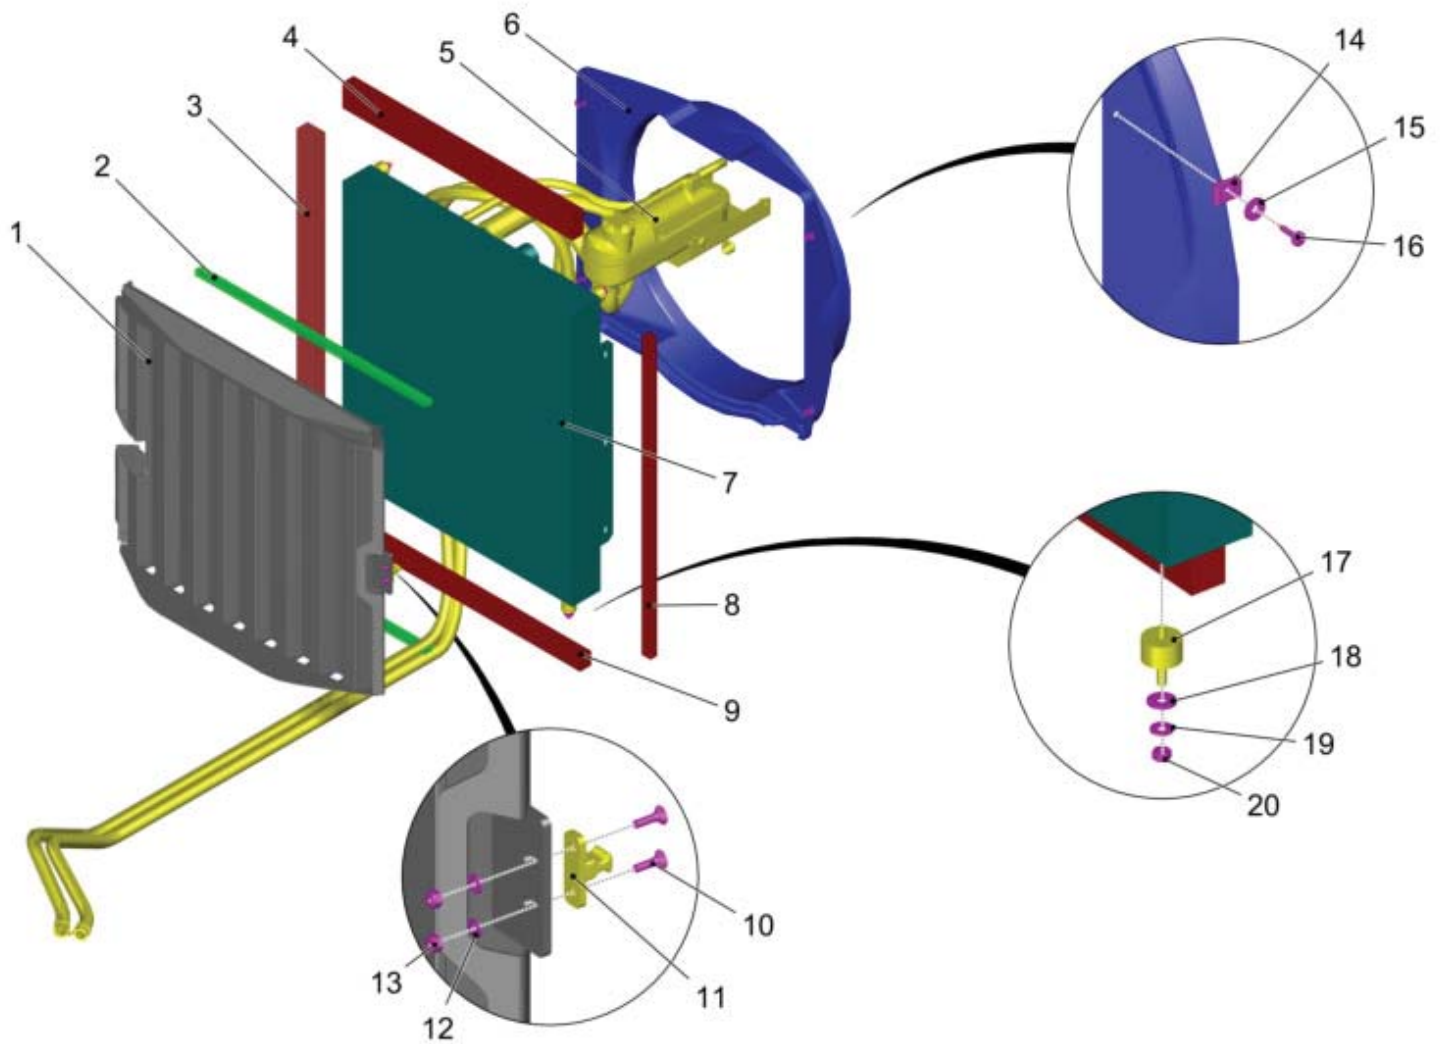

Radiator

PARTS LIST - RADIATOR			
ITEM	PART NO.	QTY	DESCRIPTION
1	01477700	1	RADIATOR GRILL
2	01132640	1	EDGE PROTECTION
3	01472600	1	SEAL STRIP
4	01472880	1	SEAL STRIP
5			RADIATOR
6	01470640	1	FAN SHROUD
7	01167540	1	COOLER
8	01142240	1	SEAL STRIP
9	01142250	1	SEAL STRIP
10	01477670	2	COUNTERSUNK SCREW
11	01477260	1	BALL LATCH
12	00053720	2	WASHER
13	00051340	2	HEX. NUT
14	00903540	4	SNAP NUT
15	00555520	4	WASHER
16	00538900	4	TAPPING SCREW
17	***	4	SPARE PART ON REQUEST
18	00135120	4	WASHER
19	00730940	4	DETENT EDGED WASHER
20	00053330	4	HEX. NUT