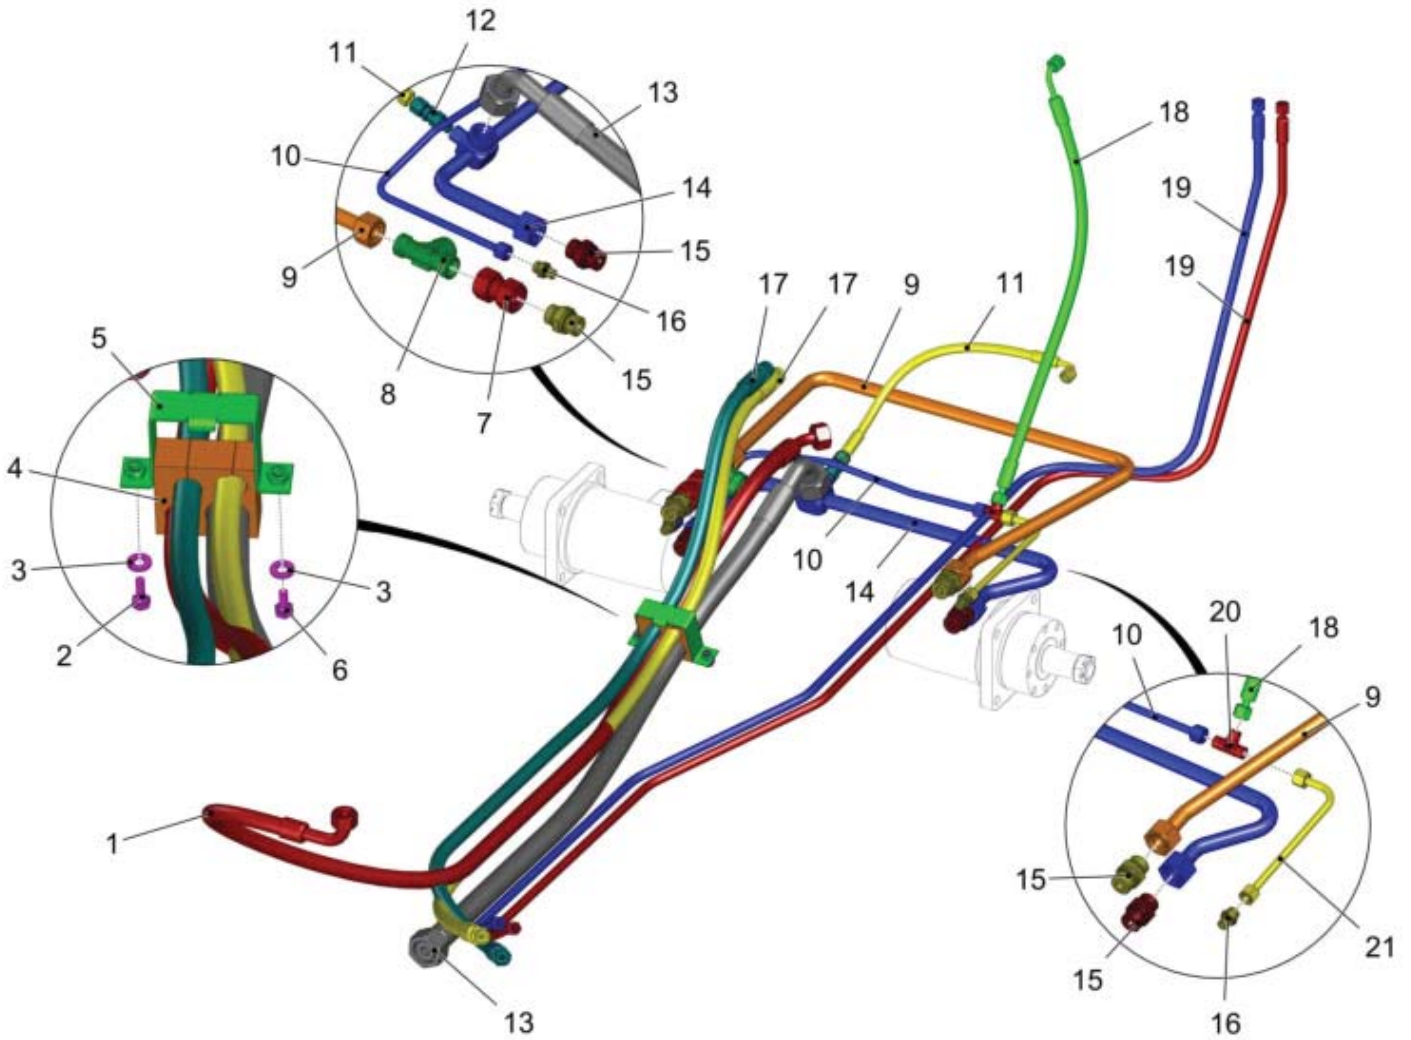

Hydraulics Rear of Vehicle

PARTS LIST - HYDRAULICS REAR OF VEHICLE			
ITEM	PART NO.	QTY	DESCRIPTION
1	01477740	1	HOSE
2	00053090	1	HEXAGON SCREW
3	00740090	2	DETENT EDGED WASHER
4	***		SPARE PART ON REQUEST
5	01476800	1	RETAINING BRACKET
6	00053080	1	HEXAGON SCREW
7	01472110	1	STRAIGHT SCREW CONNECTION
8	01142280	1	REDUCE SCREW CONNECTION
9	03022540	1	HYDRAULIC PIPE
10	03022660	1	HYDRAULIC PIPE
11	***	1	SPARE PART ON REQUEST
12	***	1	SPARE PART ON REQUEST
13	01477380	1	HOSE
14	03022530	1	HYDRAULIC PIPE
15	01142170	4	STRAIGHT SCREW CONNECTION
16	01142180	2	STRAIGHT SCREW CONNECTION
17	01477270	2	HOSE
18	01477820	1	HOSE
19	01471130	2	HOSE
20	00697500	1	T-SCREW CONNECTION
21	03022610	1	HYDRAULIC PIPE