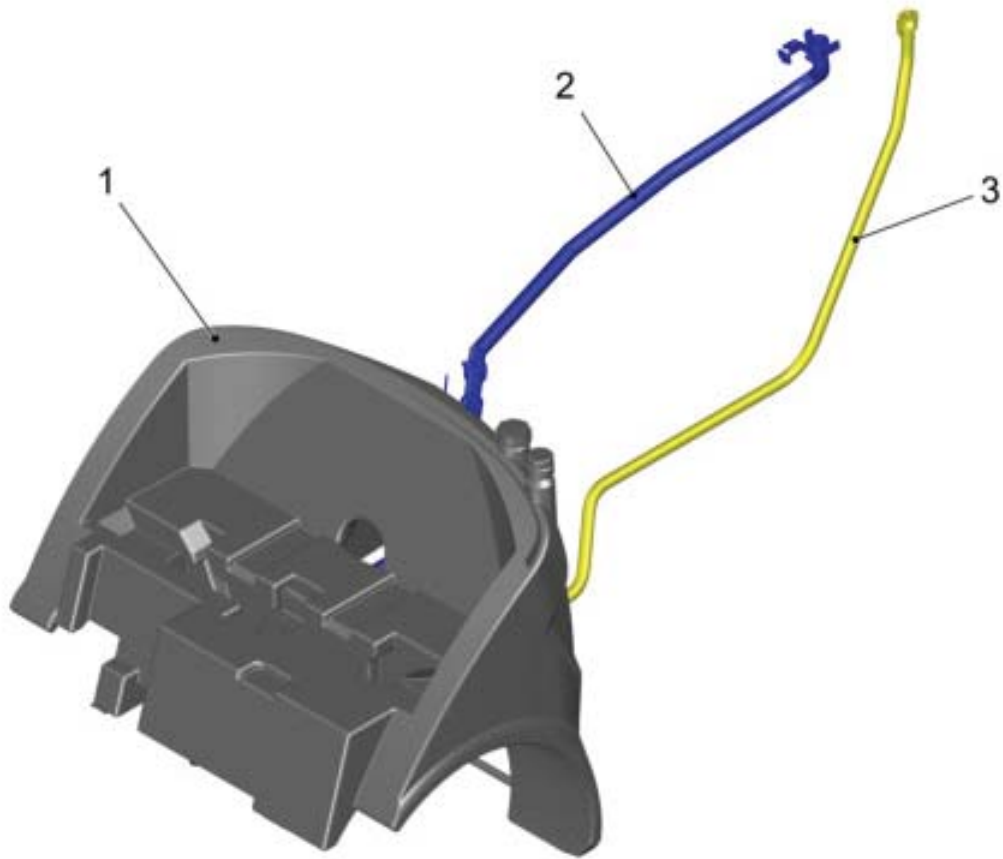

Water System

PARTS LIST - WATER SYSTEM	
ITEM	DESCRIPTION
1	WATER SYSTEM
2	CIRCULATING WATER VEHICLE PREPARATION
3	PREPARATION PRESSURE WASHER