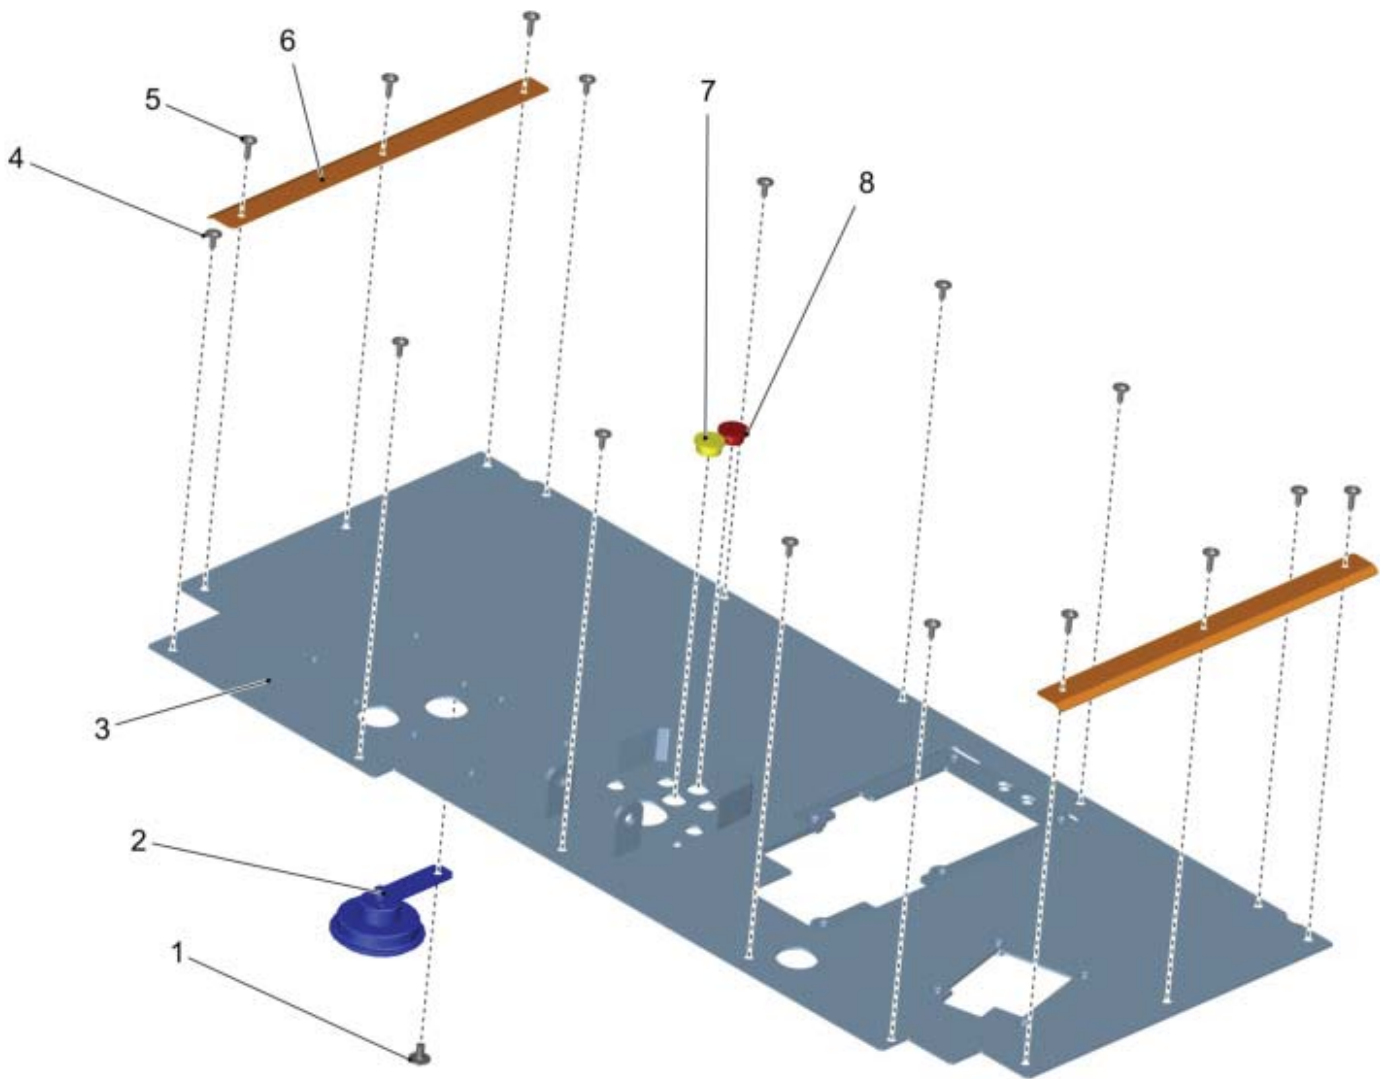

Floor Panel

PARTS LIST - FLOOR PANEL

ITEM	PART NO.	QTY	DESCRIPTION
1	01133350	1	LENS FLANGE SCREW
2	01134010	1	SIGNAL HORN 12V
3	03022290	1	FLOOR PANEL
4	01000850	10	LENS FLANGE SCREW
5	01017640	6	LENS FLANGE SCREW
6	01161940	2	STRIP
7	00904080	1	DRAIN PLUG
8	00857410	1	DRAIN PLUG