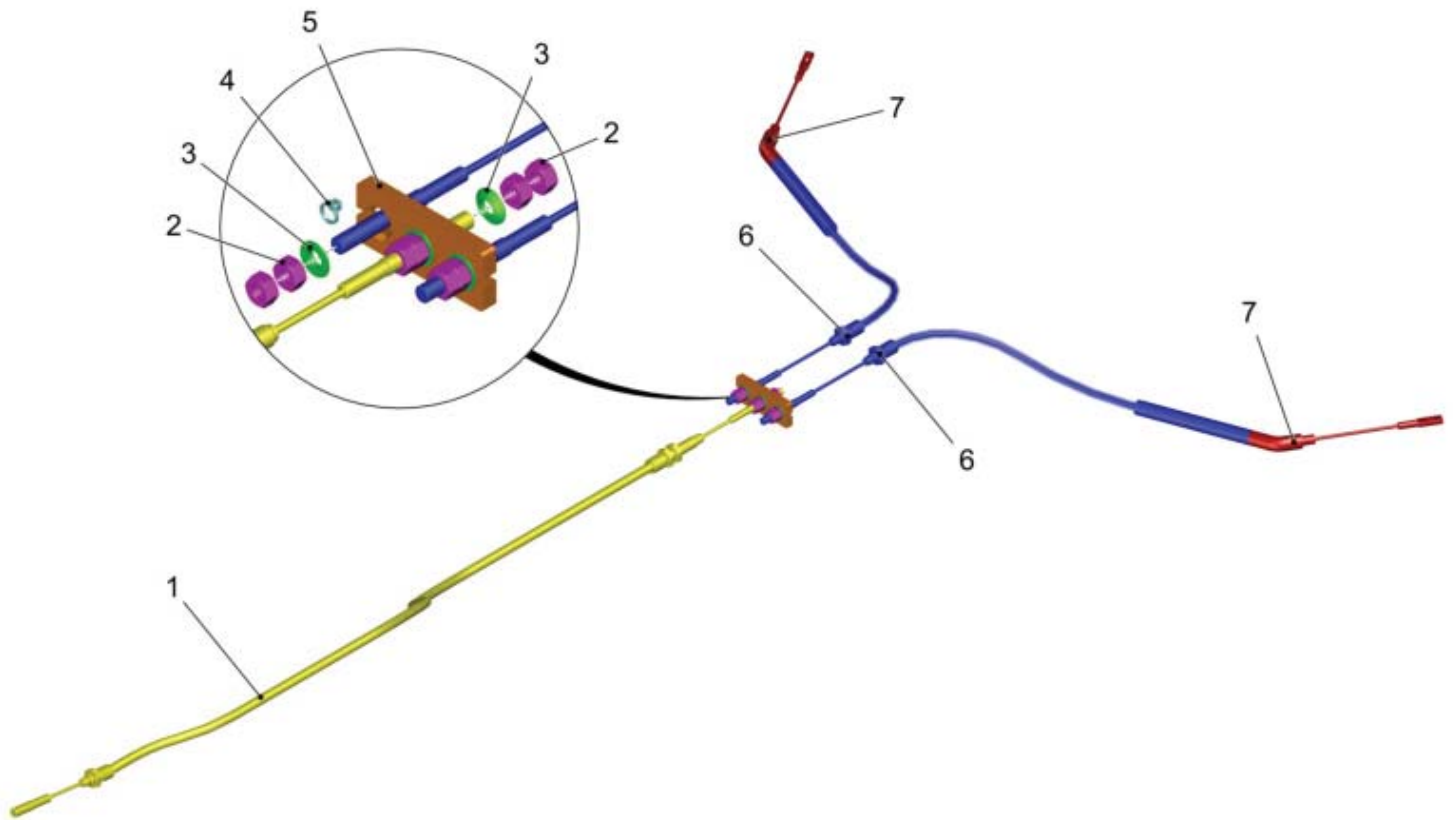

Braking System

PARTS LIST - BRAKING SYSTEM			
ITEM	PART NO.	QTY	DESCRIPTION
1	01470260	1	BRAKE CABLE FRONT
2	00053350	8	HEX. NUT
3	00126070	4	BALL WASHER
4	00967760	3	CABLE TIE
5	01091990		PLATE
6	01470230		BRAKE CABLE REAR
7	01471430		LINKAGE ADAPTER