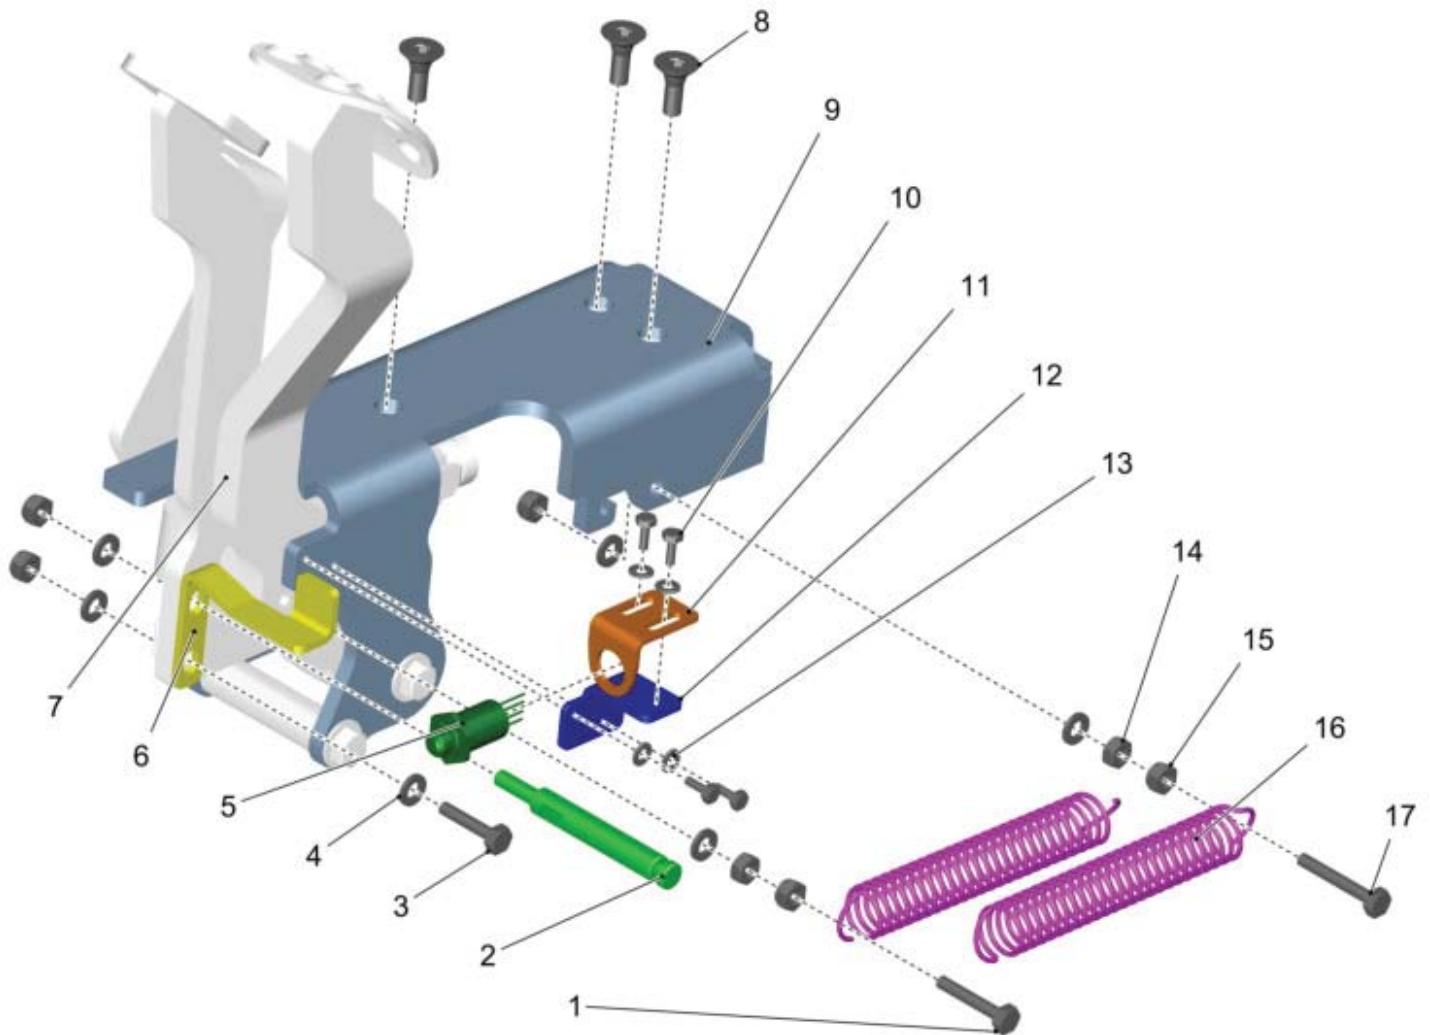

Brake Pedal

PARTS LIST - BRAKE PEDAL			
ITEM	PART NO.	QTY	DESCRIPTION
1	00053040	1	HEX.BOLT
2	***	1	SPARE PART ON REQUEST
3	00154070	1	HEX.BOLT
4	00053730	6	WASHER
5	46604140002	1	BRAKE LIGHT SWITCH
6	***	1	SPARE PART ON REQUEST
7		1	BRAKE PEDAL
8	00059080	3	COUNTERSUNK SCREW
9	***	1	SPARE PART ON REQUEST
10	00058580	4	HEX.BOLT
11	***	1	SPARE PART ON REQUEST
12	***	1	SPARE PART ON REQUEST
13	00053710	4	WASHER
14	00053330	2	HEX. NUT
15	00051520	5	HEX. NUT
16	01055930	2	TENSION SPRING
17	00053290	1	HEXAGON SCREW