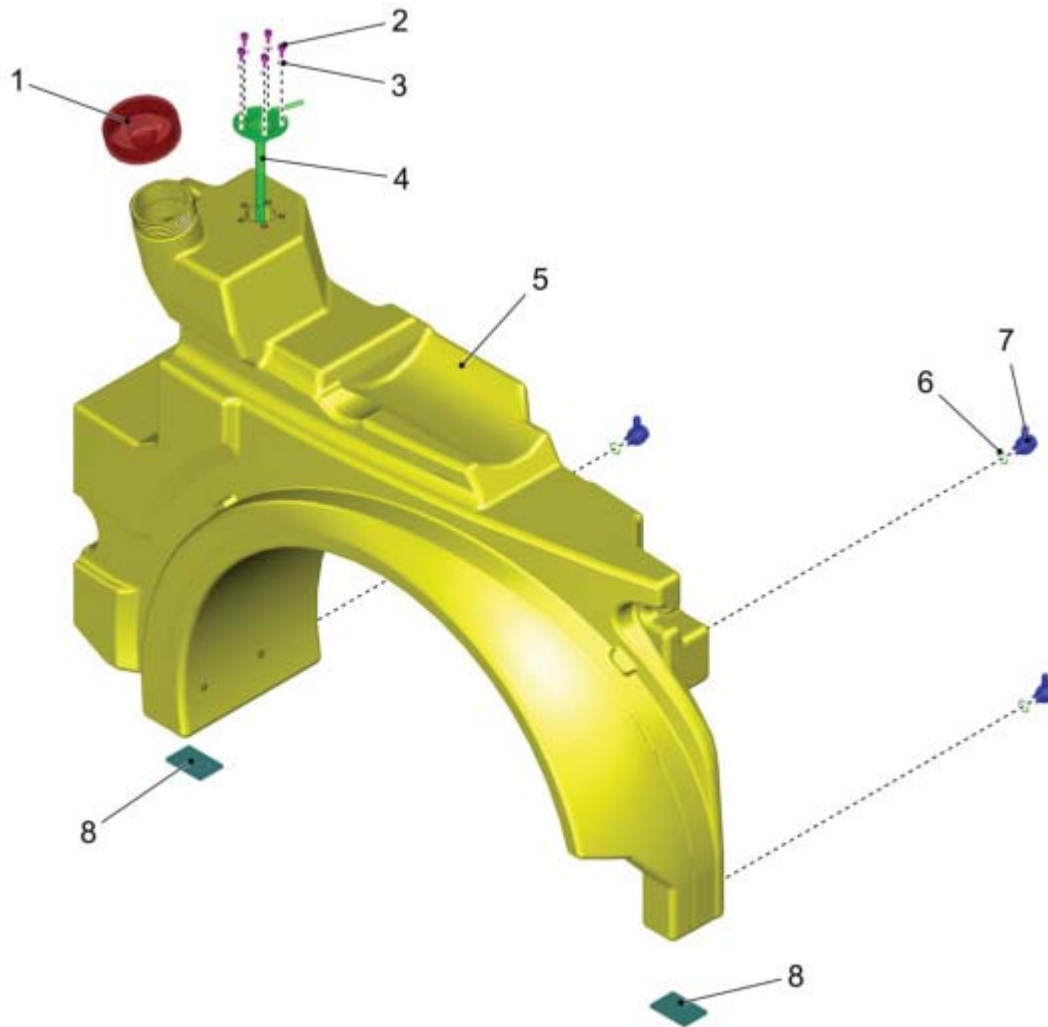

Fuel Tank CM650

PARTS LIST - FUEL TANK CM650

ITEM	PART NO.	QTY	DESCRIPTION
1	01090570	1	CAP TANK, LOCKABLE
1	01141580	1	SET (2PC.) IGNITION KEY
2	01178830	5	SOCKET HEAD SCREW
3	00902270	5	WASHER
4	01494330	1	IMMERSION TUBE SENSOR
5	---	1	SPARE PART ON REQUEST
6	00126250	3	O-RING OIL RESISTANT
7	---	3	SPARE PART ON REQUEST
8	01090540	2	BASE PLATE