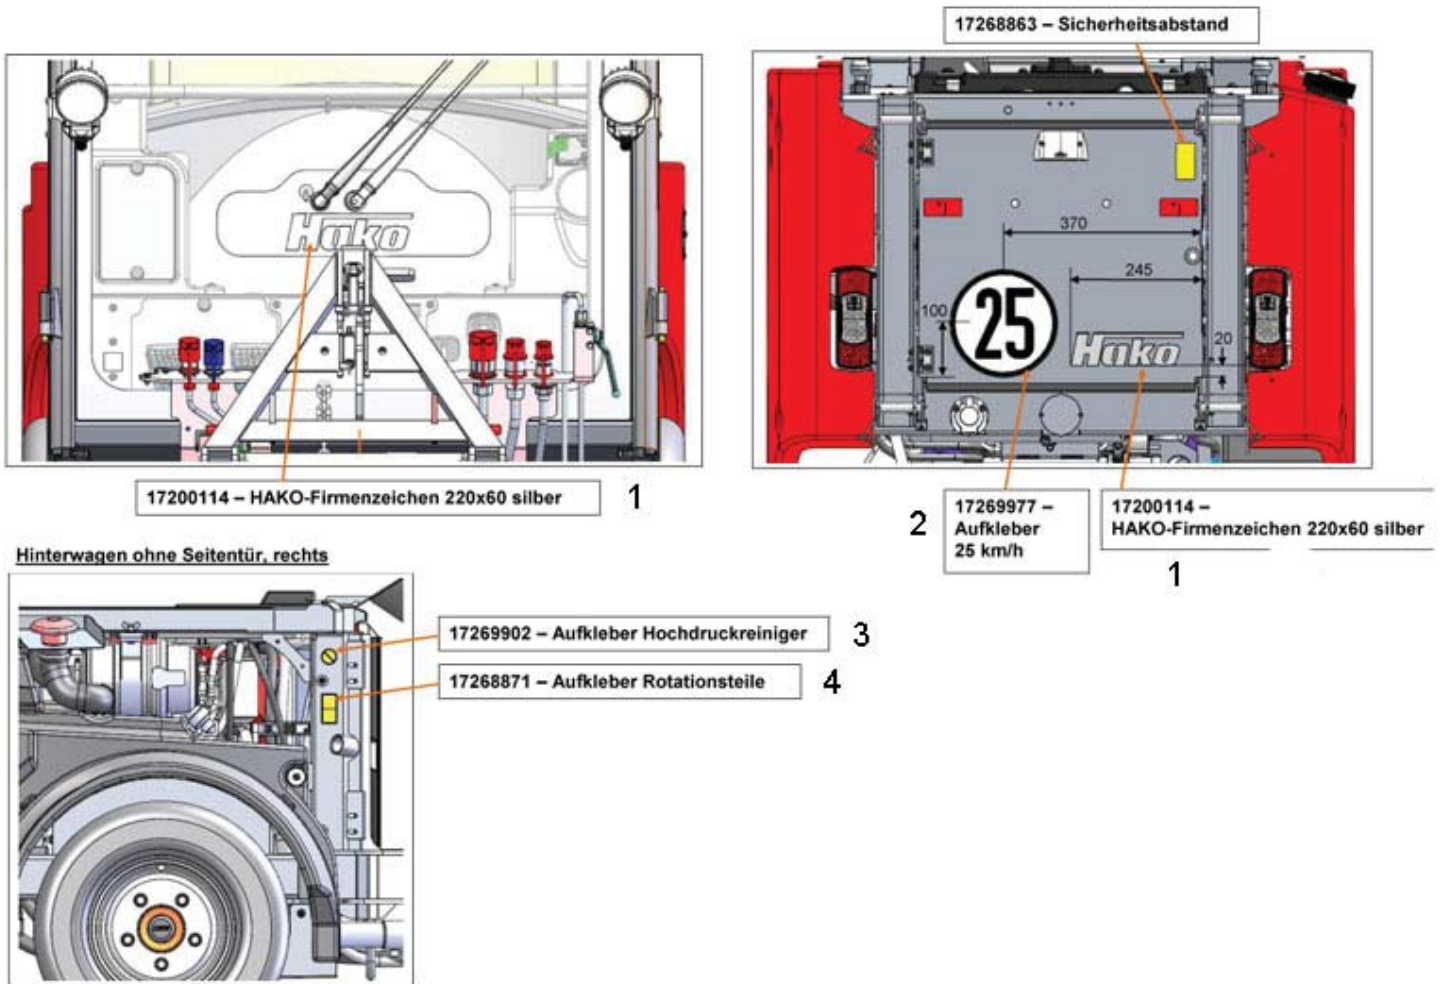

Labels

PARTS LIST - LABELS

ITEM	PART NO.	QTY	DESCRIPTION
1	01077130	2	LABEL HAKO SILVER
2	01142800	1	DECAL 25KM/H
3	01131570	1	LABLE HIGH-PRESSURE CLEANER
4	01131590	1	DECAL ROTATING PARTS