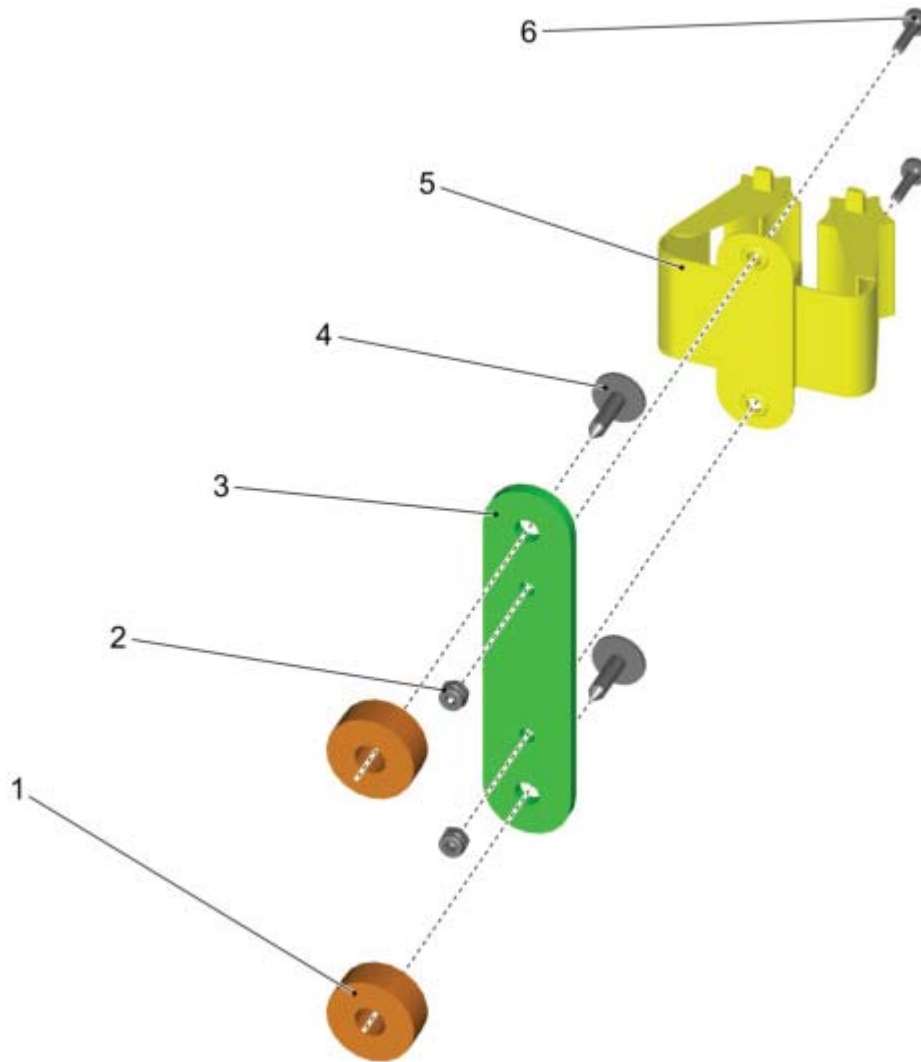

Holder

PARTS LIST - HOLDER			
ITEM	PART NO.	QTY	DESCRIPTION
1	00538730	2	BUSHING
2	00022200	2	HEX. NUT
3	01498640	1	PLATE
4	00904100	2	TAPPING SCREW
5	01075880	1	RETAINER
6	00535780	2	FILLISTER-HEAD SCREW