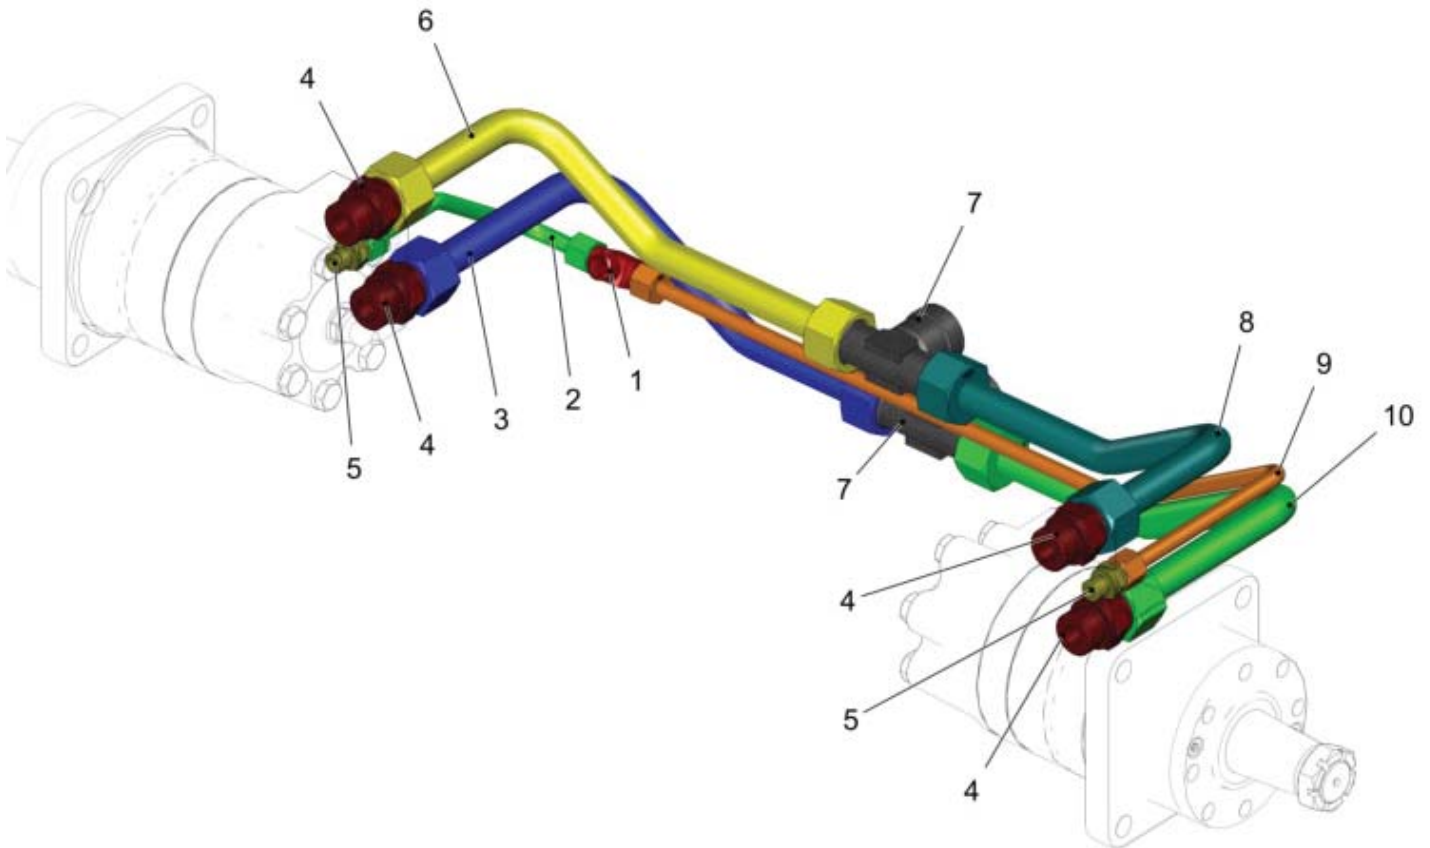

Hydraulics Front of Vehicle

PARTS LIST - HYDRAULICS FRONT OF VEHICLE

ITEM	PART NO.	QTY	DESCRIPTION
1	00697500	1	T-SCREW CONNECTION
2	03012900	1	HYDRAULIC PIPE
3	03012920	1	HYDRAULIC PIPE
4	01142170	4	STRAIGHT SCREW
5	01142180	2	CONNECTION STRAIGHT SCREW CONNECTION
6	03012940	1	HYDRAULIC PIPE
7	01142280	2	REDUCE SCREW CONNECTION
8	03012950	1	HYDRAULIC PIPE
9	03012910	1	HYDRAULIC PIPE
10	03012930	1	HYDRAULIC PIPE