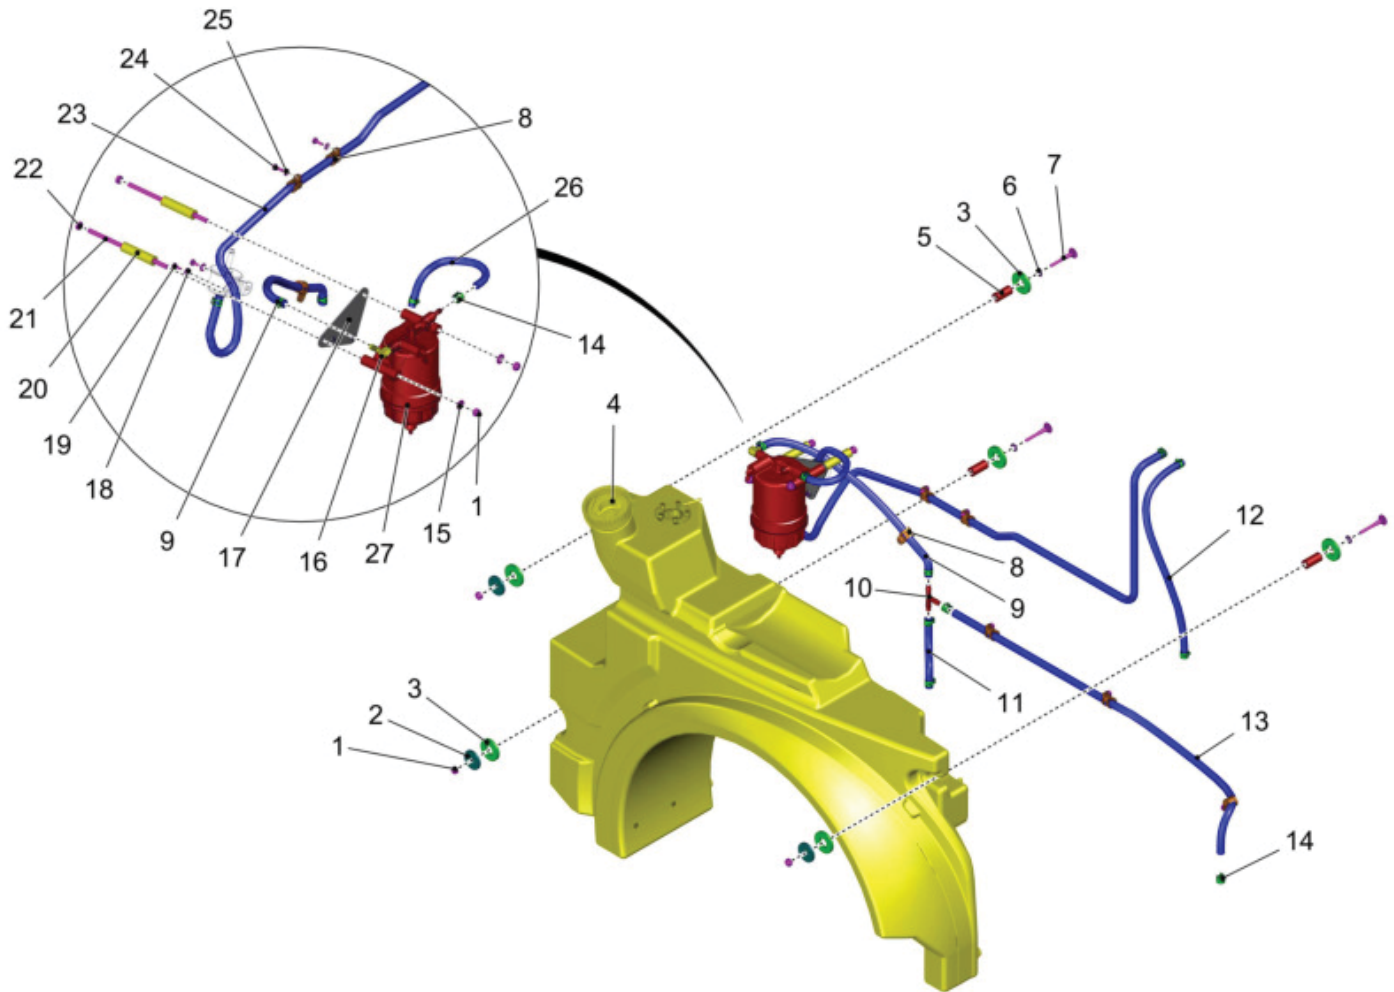

Fuel System

PARTS LIST - FUEL SYSTEM			
ITEM	PART NO.	QTY	DESCRIPTION
1	00051510	5	HEX. NUT
2	01062750	3	WASHER
3	01140230	6	RUBBER WASHER
4	03022460	1	FUEL TANK CM650
5	01140220	3	SPACER SLEEVE
6	00023290	3	THRUST WASHER
7	01059290	3	ROUND HEAD SCREW
8	00970350	6	PIPE CLAMP
9	00563440	0.530	HOSE
10	01476920	1	T-HOSE CONNECTOR
11	00563440	0.160	HOSE
12	01475470	0.550	HOSE
13	00563440	0.935	HOSE
14	01495290	12	STEEL BAND CLAMP
15	00740090	2	DETENT EDGED WASHER
16	01477370	1	HOSE CLIP
17	01477690	1	RETAINER
18	00730940	2	DETENT EDGED WASHER
19	00104500	2	HEXAGON SCREW
20	01476940	2	SPACER SLEEVE
21	01477710	2	THREADED BOL
22	00053350	2	HEX. NUT
23	01475470	1.500	HOSE
24	00053010	3	HEX.BOLT
25	00053730	7	WASHER
26	01475470	0.260	HOSE
27	01478140	1	WATER SEPARATOR