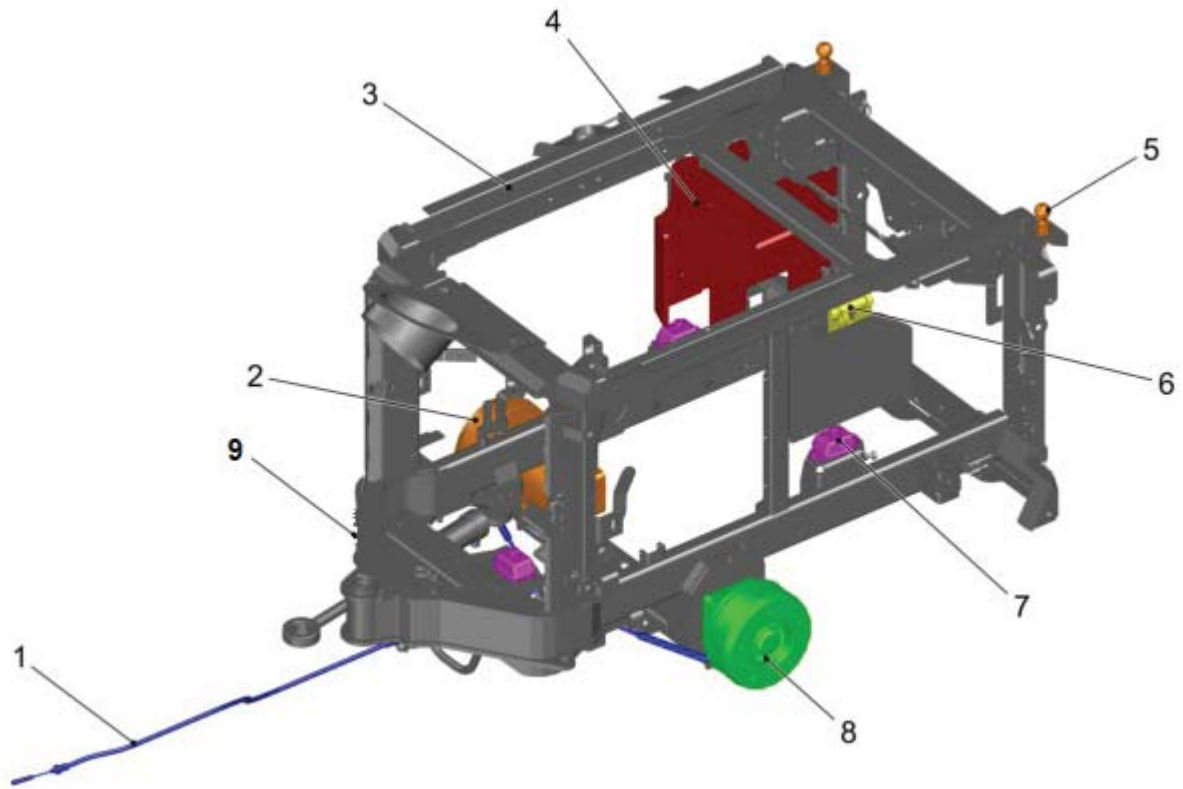

Rear End of Vehicle

WS1

PARTS LIST - REAR END OF VEHICLE			
ITEM	PART NO.	QTY	DESCRIPTION
1			BRAKING SYSTEM
2			REAR WHEEL DRIVE R.H.
3			REAR END OF VEHICLE
4			BATTERY HOLDER
5		2	HOLDING FIXTURE
6			TOWING EYE
7		3	ENGINE BEARER
8			REAR WHEEL DRIVE L.H.
9	03022520	1	REAR CARRIAGE
WS1	03022360		CABLE LOOM WS1