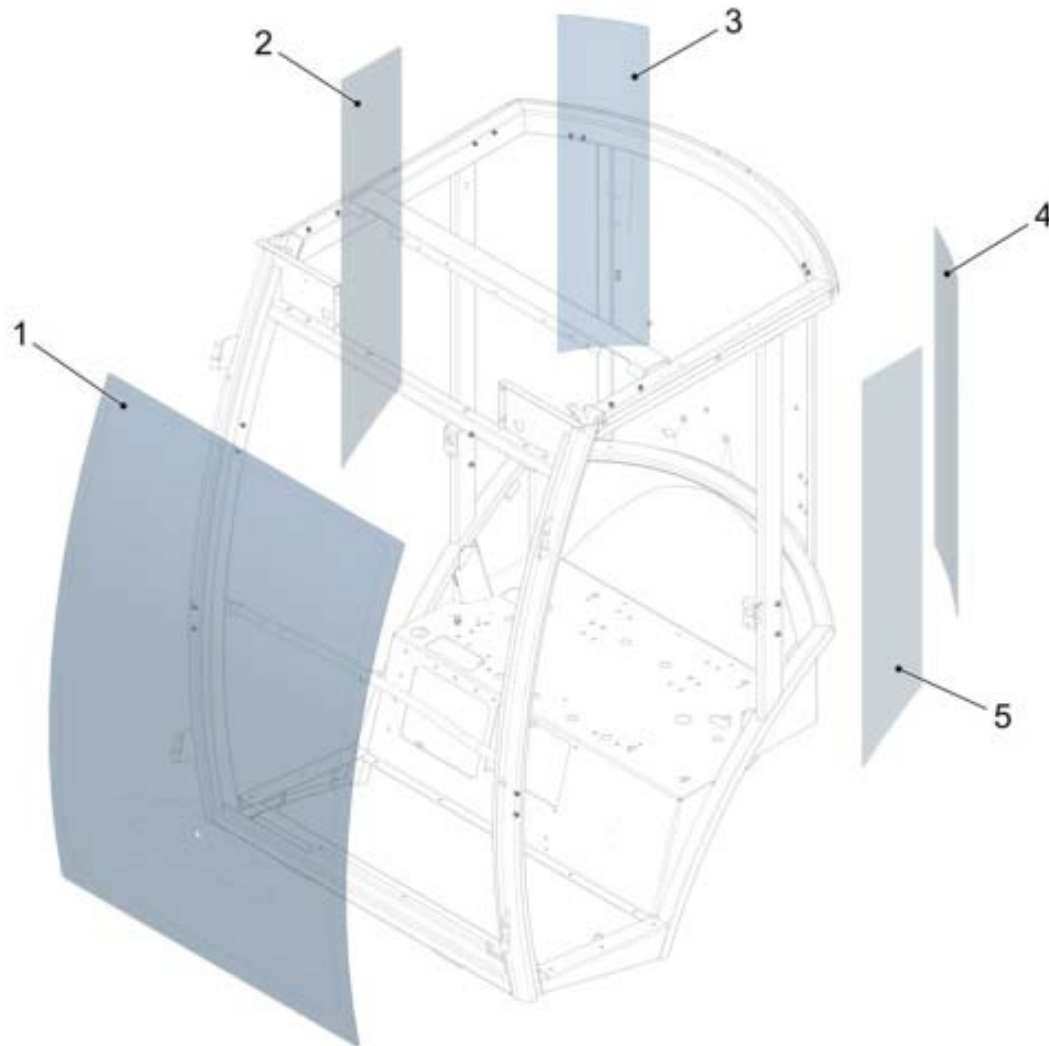

Cabin Complete Glazed

PARTS LIST - CABIN COMPLETE GLAZED			
ITEM	PART NO.	QTY	DESCRIPTION
1	01167360	1	FRONT WINDOW PANE
2	01060070	1	SIDE WINDOW PANE R.H.
3	01060090	1	WINDOW PANE REAR R.H. CM
4	01060080	1	WINDOW PANE REAR L.H. CM
5	01060060	1	SIDE WINDOW PANE L.H.