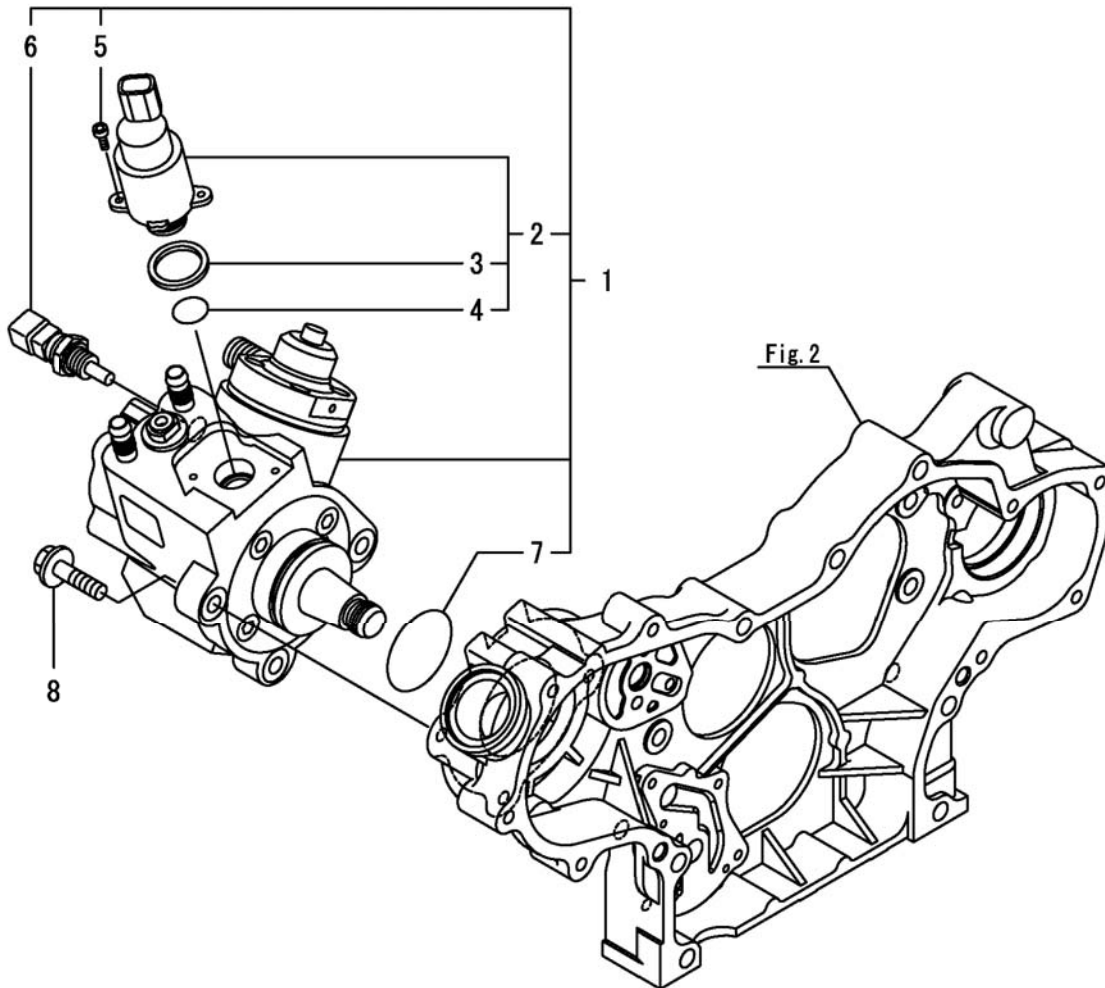

Fuel Supply Pump

PARTS LIST - FUEL SUPPLY PUMP			
ITEM	PART NO.	QTY	DESCRIPTION
1	129A00-51000	1	PUMP ASSY, FUEL
2	129A00-51100	2	VALVE ASSY
3	129A00-51110	1	RING, SEAL
4	129A00-51120	1	O-RING, MPROP
5	129A00-51130	2	BOLT, MPROP
6	129A00-51200	1	SENSOR, TEMPERATURE
7	129A00-51900	1	O-RING, FUEL PUMP
8	26106-080302	3	BOLT, M8 X 30 PLATED