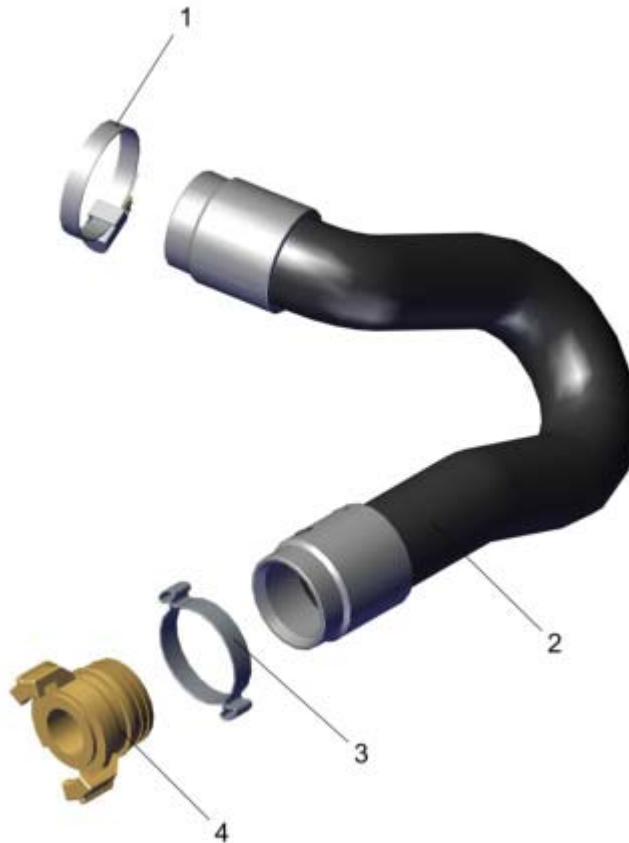

Drain Hose Assembly

PARTS LIST - DRAIN HOSE ASSEMBLY			
ITEM	PART NO.	QTY	DESCRIPTION
1	01226780	1	CLAMP
2	01470880	1	FLEXIBLE HOSE
3	01474140	1	HOSE CLAMP
4	01471950	1	HOSE NIPPLE