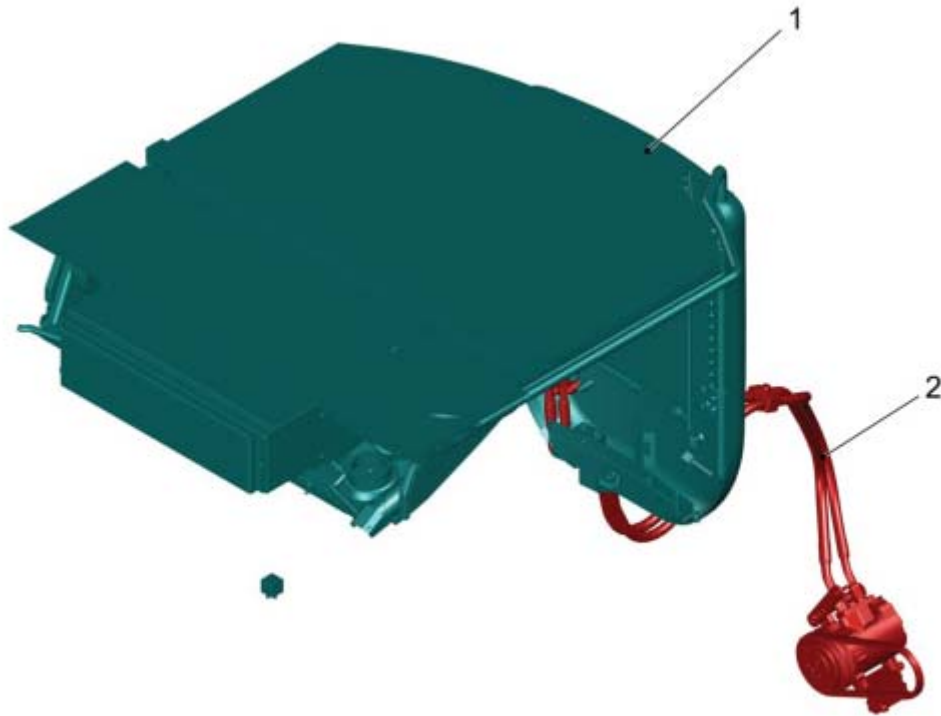

Warm Water Heating System with A/C

PARTS LIST - WARM WATER HEATING SYSTEM WITH A/C	
ITEM	DESCRIPTION
1	AIR-CONDITIONING UNIT
2	CLIMATIZATION