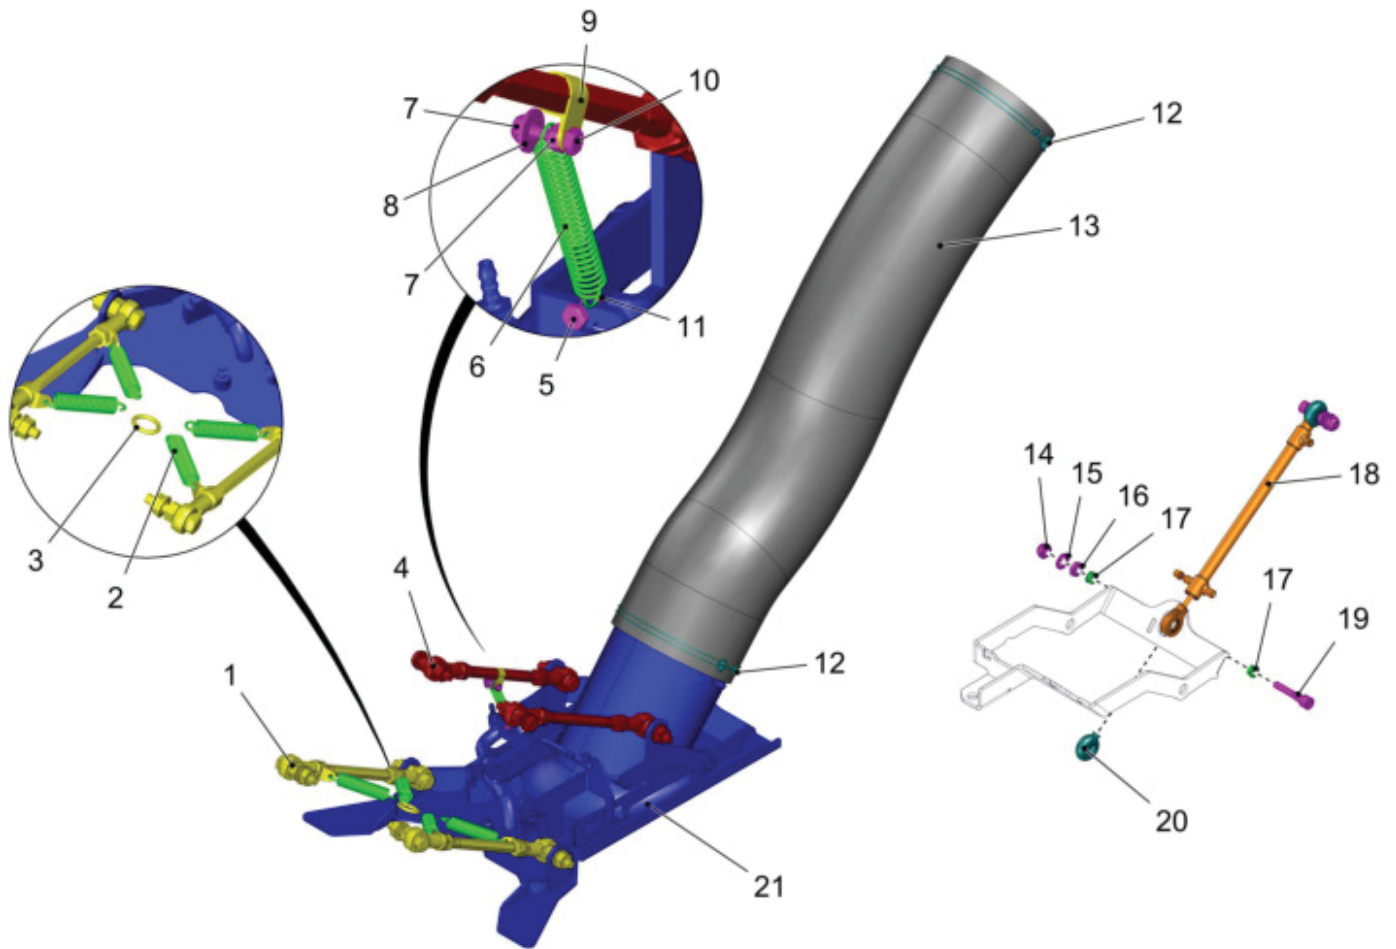

Base Suction Unit Assembly

PARTS LIST - BASE SUCTION UNIT ASSEMBLY			
ITEM	PART NO.	QTY	DESCRIPTION
1		2	COUPLING BAR FRONT
2	00054640	4	TENSION SPRING
3	01471460	1	RING
4		2	COUPLING BAR REAR
5	01071890	1	HEX.BOLT
6	00058510	1	TENSION SPRING
7	00051520	2	HEX. NUT
8	00135120	1	WASHER
9	00821550	1	TUBE CLAMP
10	00053030	1	HEXAGON SCREW
11	00102140	1	HEX. NUT
12	00866660	2	WIRE HOSE CLIP
13	01161240	1	SUCTION HOSE
14	00051490	2	HEX. NUT
15	00053770	2	WASHER
16	00025270	2	HEX. NUT
17	01472810	4	SPACER RING
18	01470240	1	HYDRAULIC CYLINDER
19	01492100	2	SOCKET HEAD SCREW
20	01471470	2	RUBBER PROTECTION CAP
21	***	1	BASE SUCTION UNIT