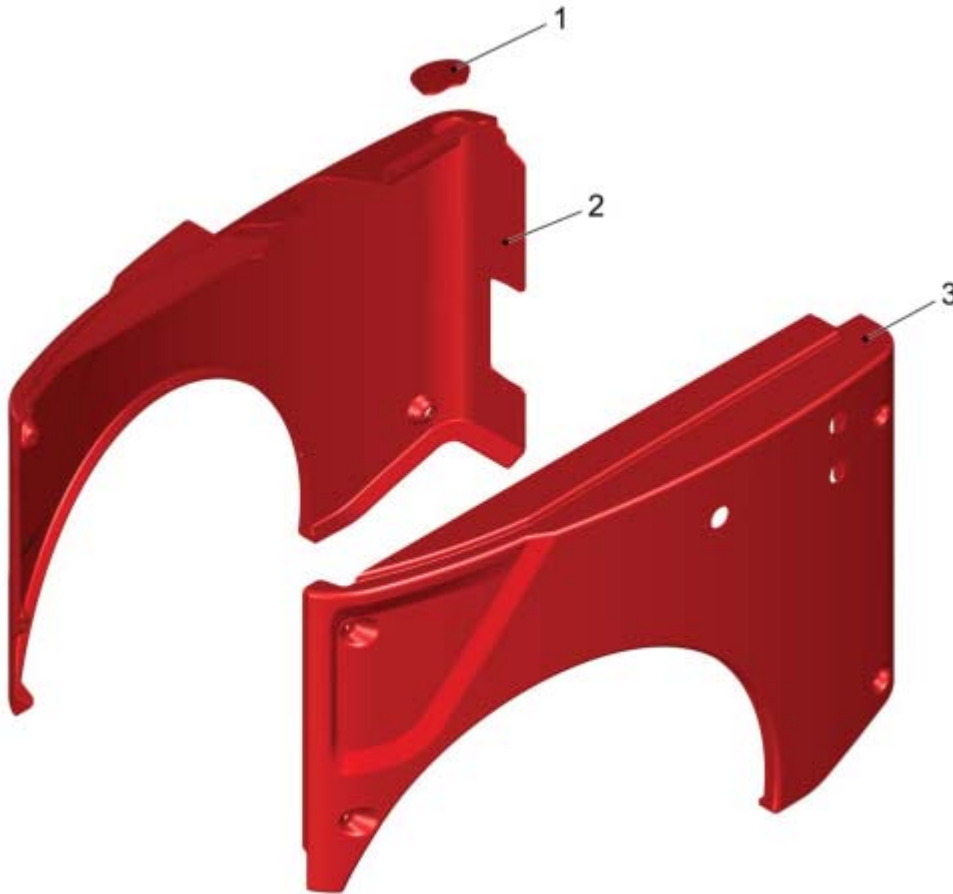

Side Coverings

PARTS LIST - SIDE COVERINGS			
ITEM	PART NO.	QTY	DESCRIPTION
1	01473430	1	COVER RED RAL 2002
2	03022900	1	SIDE COVERING R.H. RED
3	03023030	1	SIDE COVERING L.H. RED