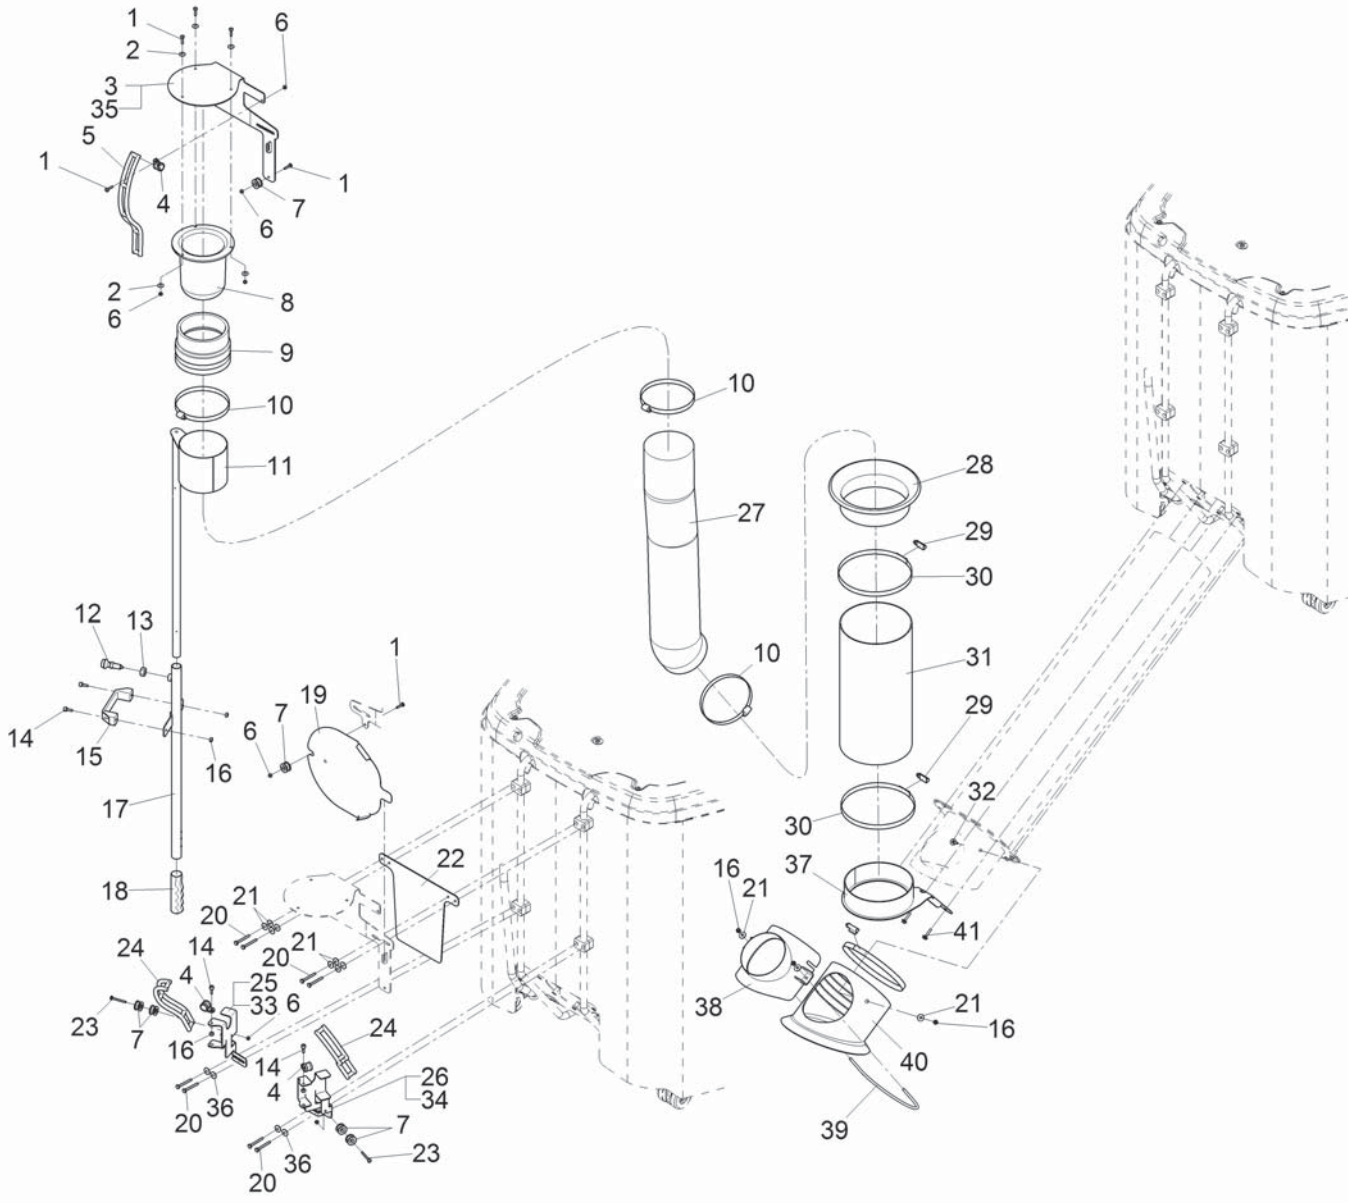

PARTS LIST - RECIRCULATION WATER DRAIN

ITEM	PART NO.	QTY	DESCRIPTION
1	01475490	1	DUMMY COUPLING
2	01163040	1	PIECE OF HOSE-S
3	01071480	4	HOSE CLAMP
4	01474620	0,900	SPIRAL COILED TUBE
5	01475120	1	HOSE CONNECTOR

Hand Suction Hose