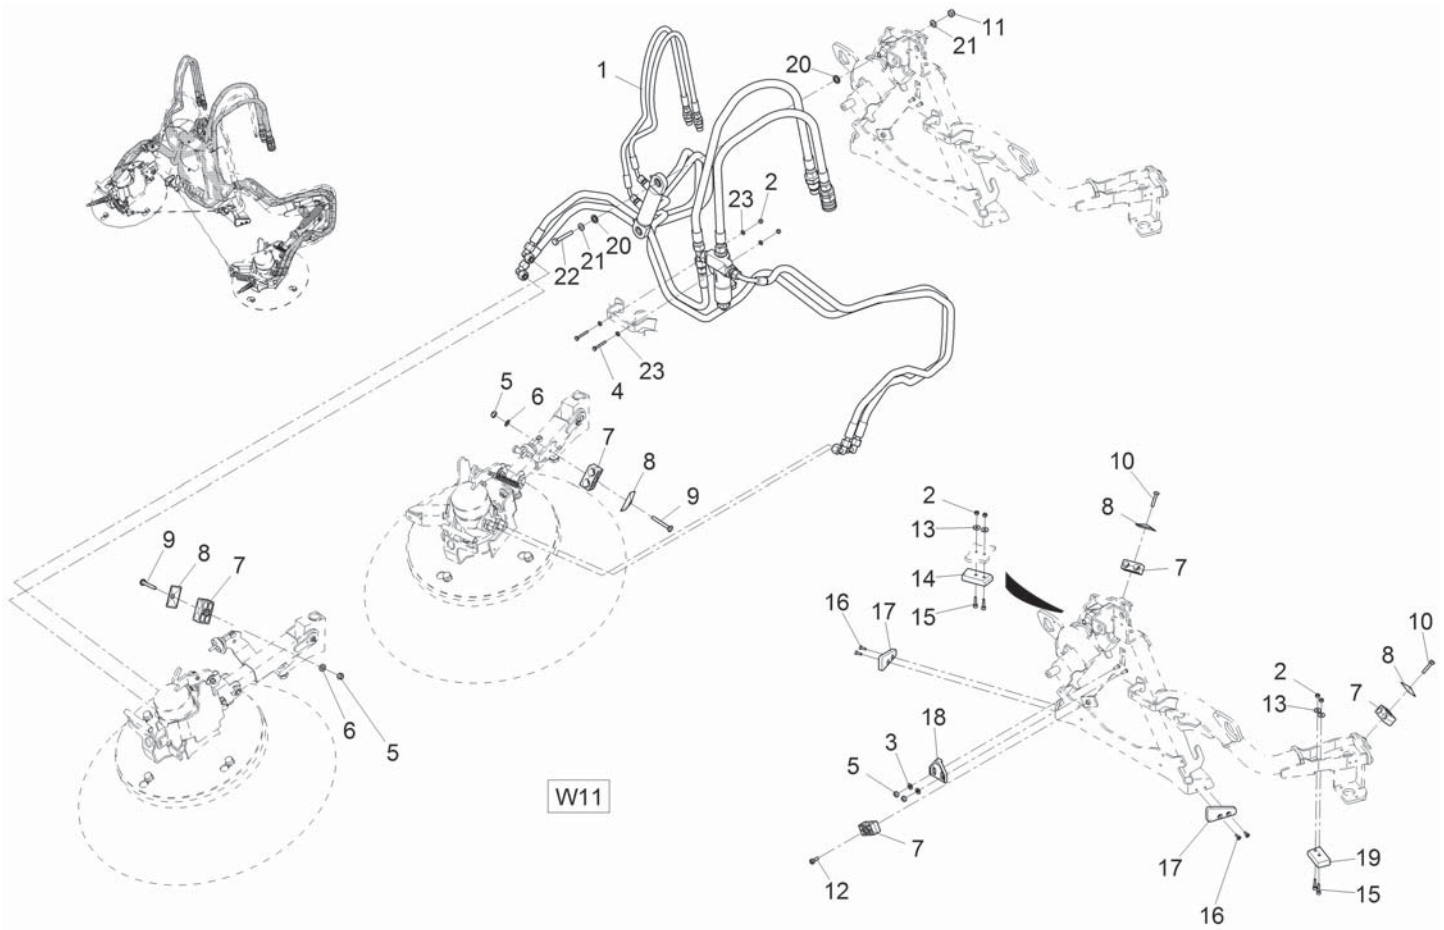

Sweeper Unit - Part 3

PARTS LIST - SWEEPER UNIT - PART 3

ITEM	PART NO.	QTY	DESCRIPTION
1	***		HYDRAULIC EQUIPMENT SWEEPER UNIT
2	00051520	8	HEX. NUT
3	00053760	2	WASHER
4	00053050	2	HEX.BOLT
5	00051510	4	HEX. NUT
6	00053750	4	WASHER
7	01132160	5	PAIR OF CLAMPING
8	01132150	4	COVER PLATE
9	00053260	2	HEX.BOLT
10	00054690	2	HEXAGON SCREW
11	01145160	1	HEX. NUT
12	00962430	1	CYLINDER HEAD SCREW
13	00135120	5	WASHER
14	01475080	1	COMPRESSION BUFFER
15	00022220	4	SOCKET HEAD SCREW
16	00154680	4	COUNTERSUNK SCREW
17	01475090	2	STOP
18	00923050	1	STOP
19	01475100	1	COMPRESSION BUFFER L.H.
20	01472950	4	SUPPORTING RING
21	00053760	2	WASHER
22	00151790	1	HEXAGON SCREW
23	00053730	4	WASHER
W11	03013310	1	WIRING HARNESS W11