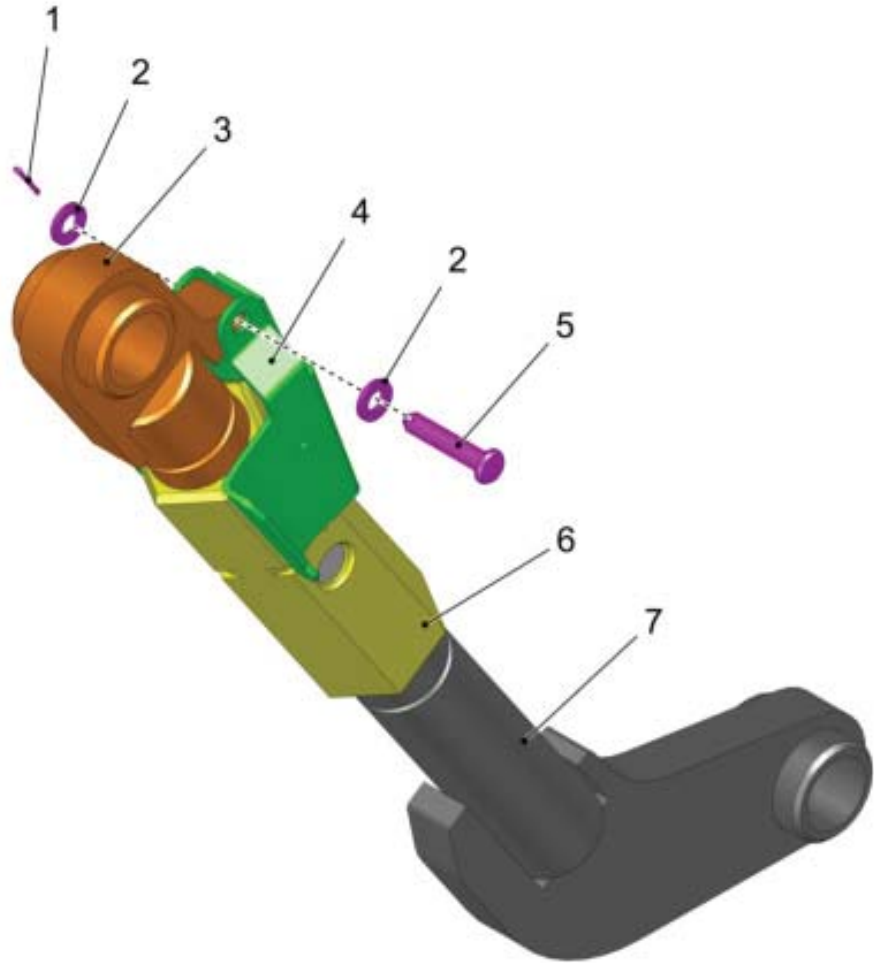

Adjustable Top Link

PARTS LIST - ADJUSTABLE TOP LINK 99351200

ITEM	PART NO.	QTY	DESCRIPTION
1	00534540	1	COTTER PIN
2	00053730	2	WASHER
3	01478050	1	MOUNTING LINK LOWER
4	***	1	SPARE PART ON REQUEST
5	00538970	1	BOLT
6	01477910	1	NUT
7	01477880	1	MOUNTING LINK UPPER