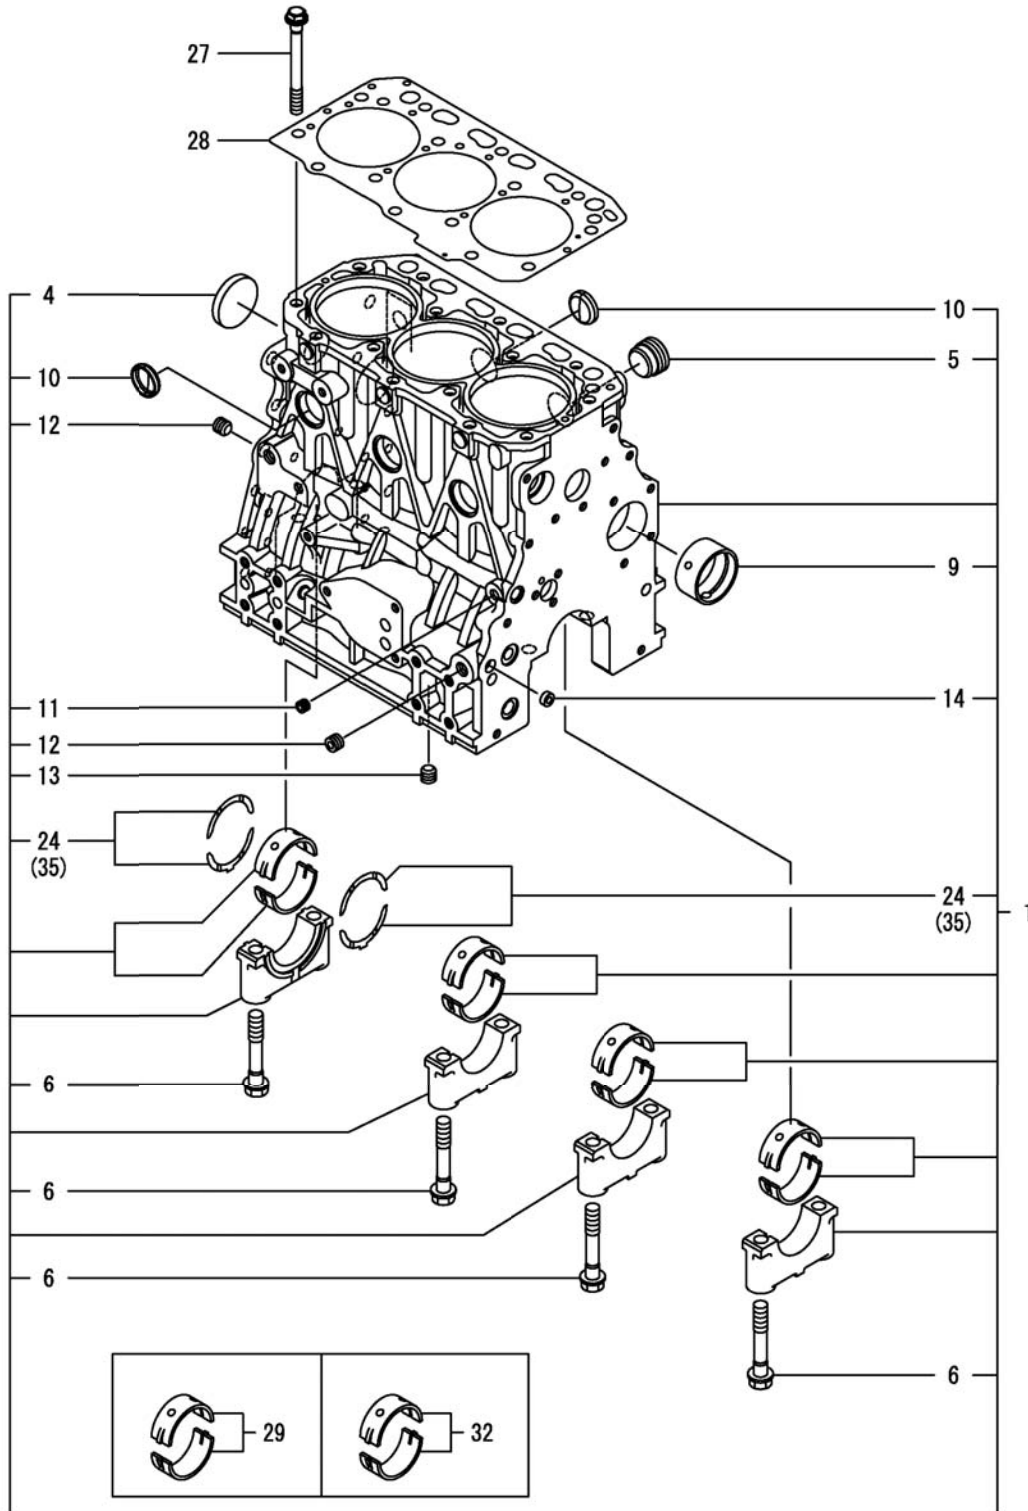

Cylinder Block

PARTS LIST - CYLINDER BLOCK			
ITEM	PART NO.	QTY	DESCRIPTION
1	129A00-01560	1	BLOCK ASSY, CYLINDER
4	129001-01250	1	PLUG, 50
5	171051-01921	1	PLUG, NPTF1
6	129150-02020	8	BOLT, METAL CAP
9	129795-02412	1	BUSH, CAMSHAFT
10	27241-300000	6	PLUG 30
11	124060-01050	1	PLUG, PT1/8
12	124160-01910	2	PLUG, PT1/4
13	124160-01910	1	PLUG, PT1/4
14	27241-120000	1	PLUG, 12
24	129150-02931	2	METAL ASSY, THRUST
27	129150-01200	14	BOLT, CYLINDER
28	129A00-01331	1	GASKET ASSY, HEAD
29	129001-02931	4	METAL ASSY, MAIN
32	129150-02871	4	METAL ASSY,
35	129150-02941	1	METAL ASSY, 0.25 OS