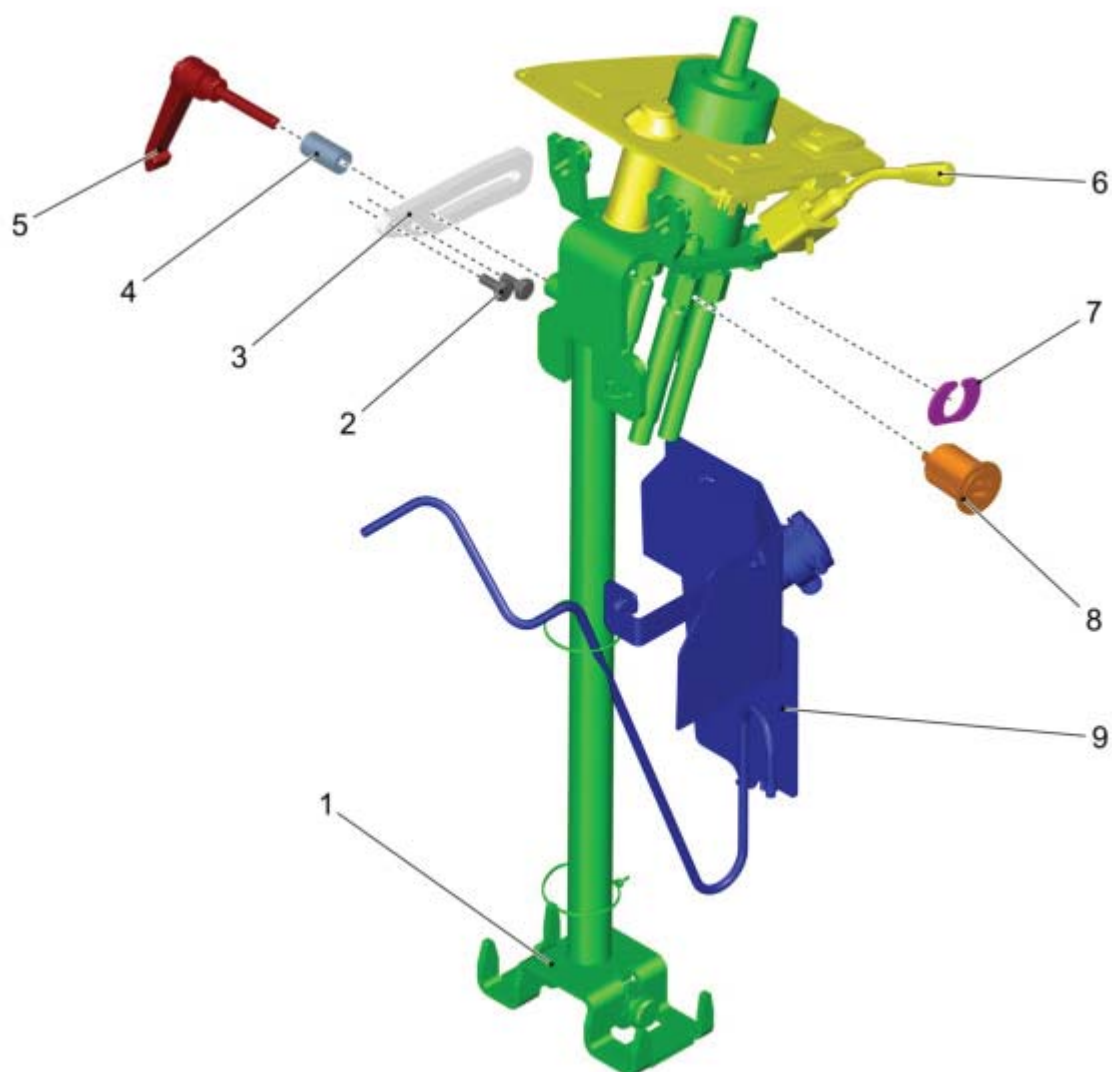

Steering Column

PARTS LIST - STEERING COLUMN			
ITEM	PART NO.	QTY	DESCRIPTION
1			STEERING COLUMN
2	00053080	2	HEXAGON SCREW
3	01501020	1	SHEET METAL
4	01166940	1	SPACER SLEEVE
5	01166180	1	RELEASE HANDLE
6			STEERING COLUMN
7	01501950	1	SCREEN
8	01501460	1	USB DOUBLE SOCKET WITH COVER
9			STEERING COLUMN