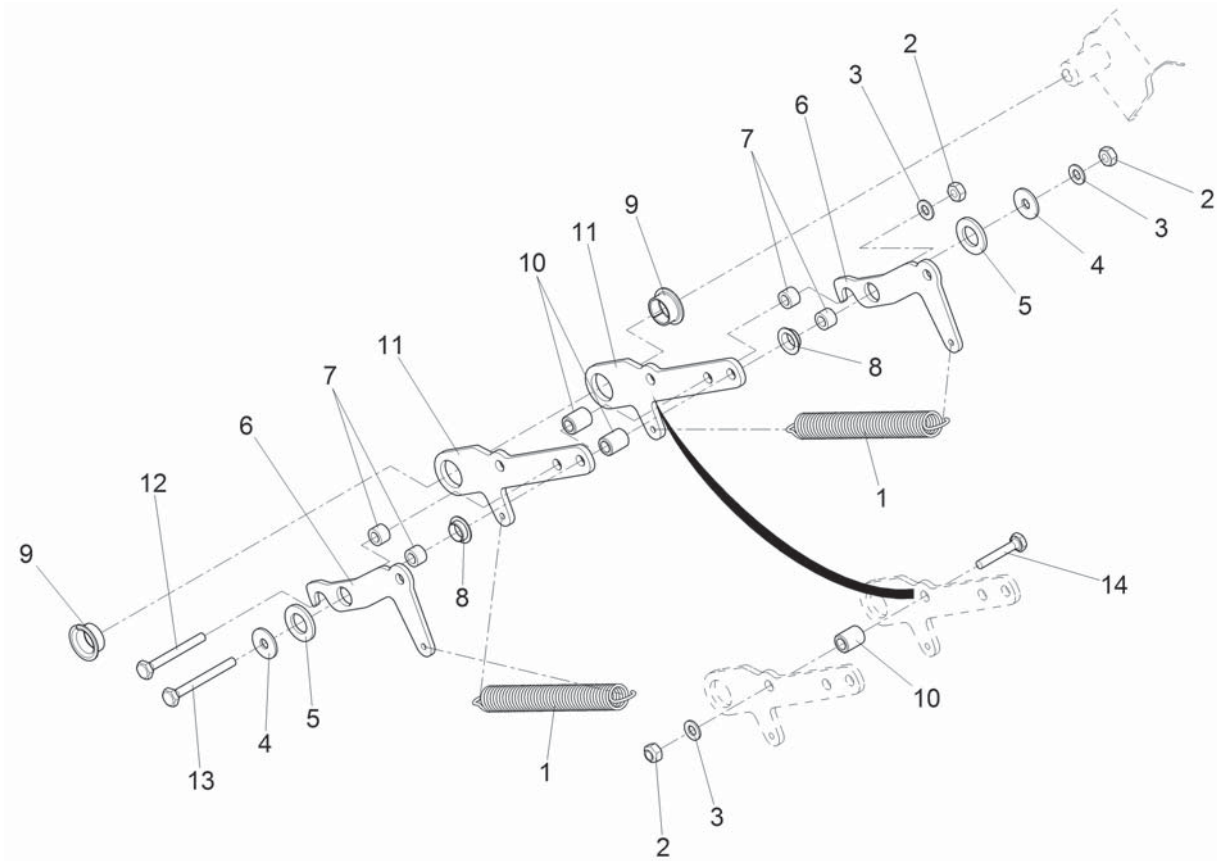

Lever Assembly

PARTS LIST - LEVER ASSEMBLY

ITEM	PART NO.	QTY	DESCRIPTION
1	01473380	2	TENSION SPRING
2	00051510	3	HEX. NUT
3	00053750	3	WASHER
4	00042900	2	WASHER
5	01142410	2	WASHER
6	01476710	2	LEVER FRONT
7	01271490	4	BEARING BUSH
8	01130080	2	SLIDE BEARING BUSH
9	00853800	2	DU-DRYING SOCKET
10	01474600	3	BUSHING
11	01474610	2	LEVER
12	00027910	1	HEX.BOLT
13	01072300	1	HEXAGON SCREW
14	00133700	1	HEXAGON SCREW