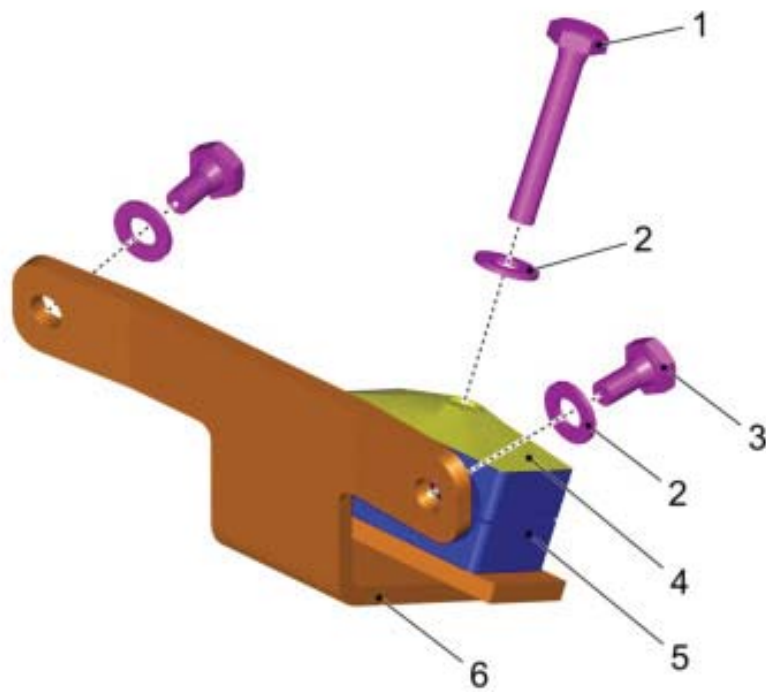

Retainer

PARTS LIST - RETAINER			
ITEM	PART NO.	QTY	DESCRIPTION
1	00041600	1	HEX.BOLT
2	00740310	3	WASHER
3	00536320	2	HEX.BOLT
4	01132150	1	COVER PLATE
5	01160240	1	PAIR OF CLAMPING
6	01143380	1	RETAINER