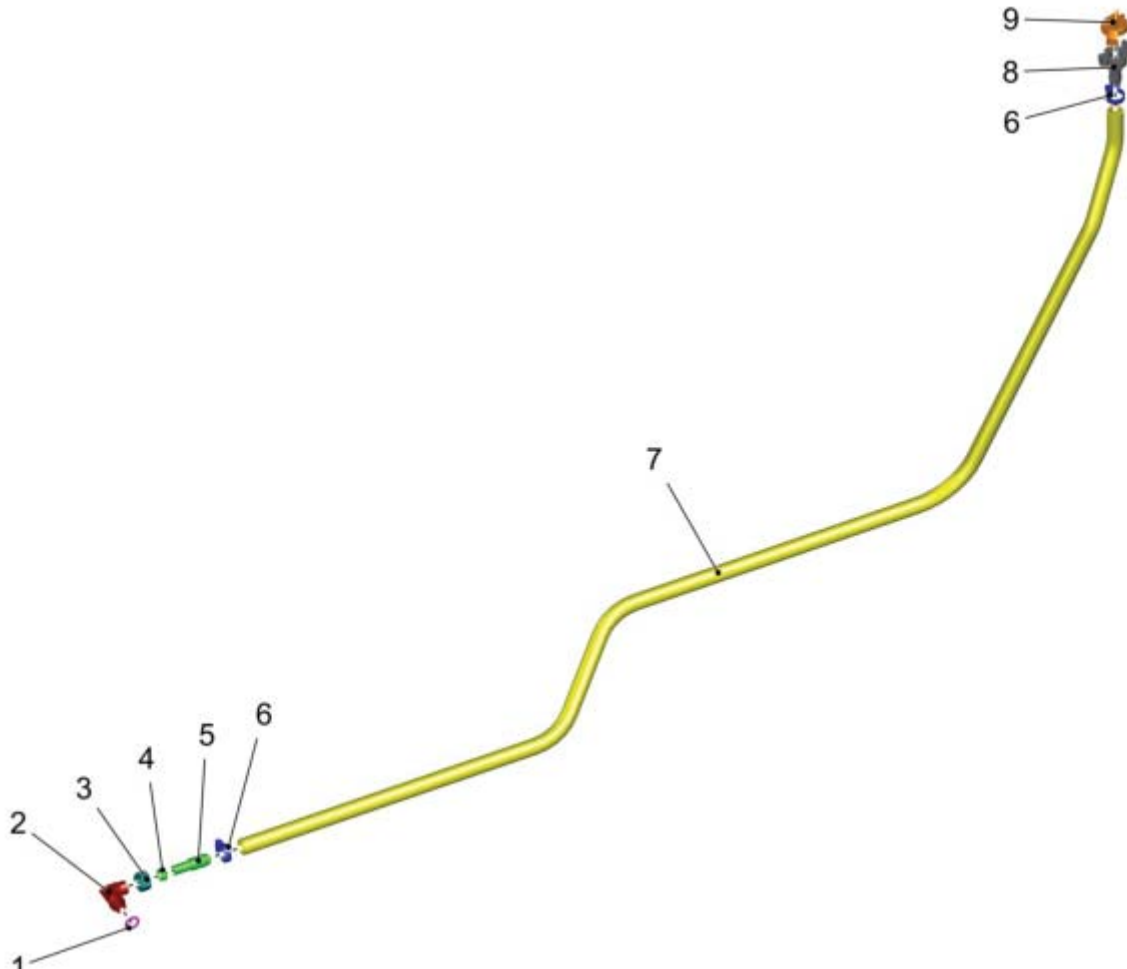

Preparation Pressure Washer

PARTS LIST - PREPARATION PRESSURE WASHER			
ITEM	PART NO.	QTY	DESCRIPTION
1	01063590	1	WASHER
2	01163410	1	ADJUSTMENT ANGLE SCREW CONNECTION
3	01010540	1	SLEEVE NUT
4	00126800	1	CUTTING RING
5	01163400	1	HOSE CONNECTION
6	00874590	2	HOSE CLAMP
7	00671820	2.5	HOSE
8	01164700	1	PIECE OF HOSE
9	01475490	1	DUMMY COUPLING