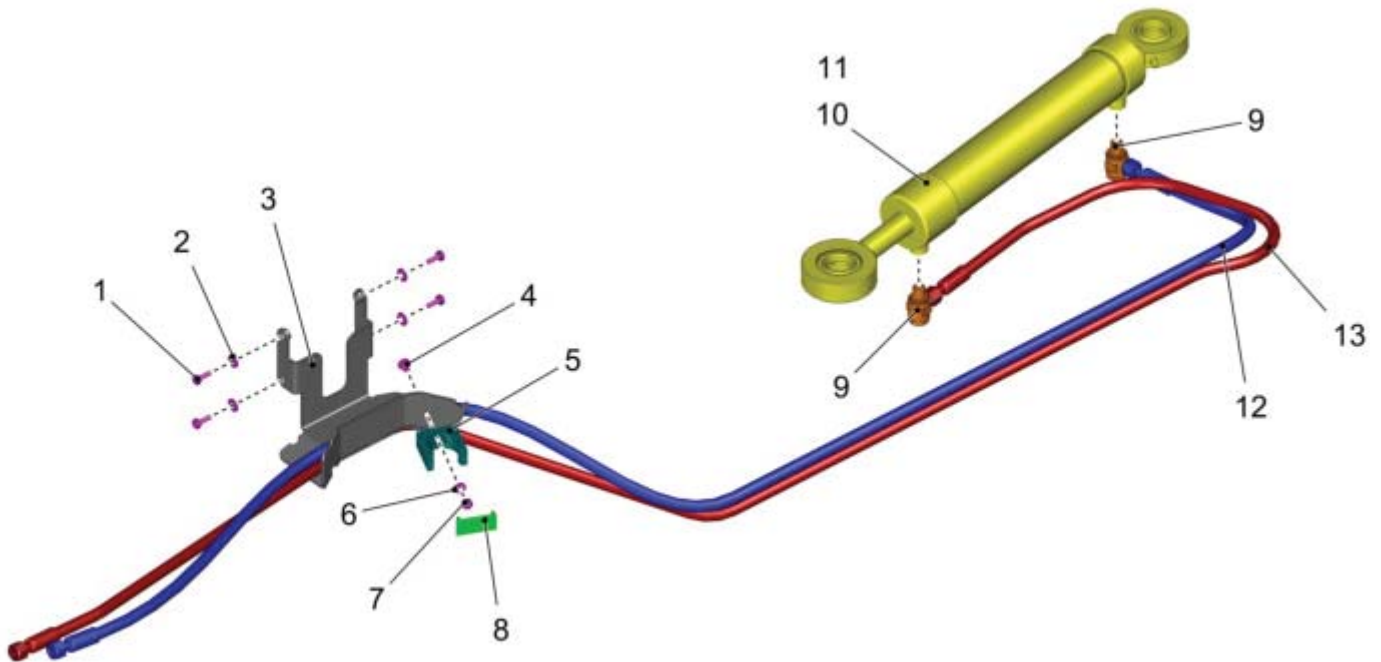

Hydraulics - Steering Cylinder

PARTS LIST - HYDRAULICS - STEERING CYLINDER			
ITEM	PART NO.	QTY	DESCRIPTION
1	00053010	4	HEX.BOLT
2	00730940	4	DETENT EDGED WASHER
3	01476810	1	RETAINER
4	01000850	1	LENS FLANGE SCREW
5	01477570	1	HOSE SUPPORT
6	00740280	1	WASHER
7	00053330	1	HEX. NUT
8	***	1	SPARE PART ON REQUEST
9	00550480	2	SWIVELLING SCREW-FITTING
10	01470270	1	STEERING CYLINDER
11	01471310	1	GASKET SET
12	01477850	1	HOSE
13	01470510	1	HOSE