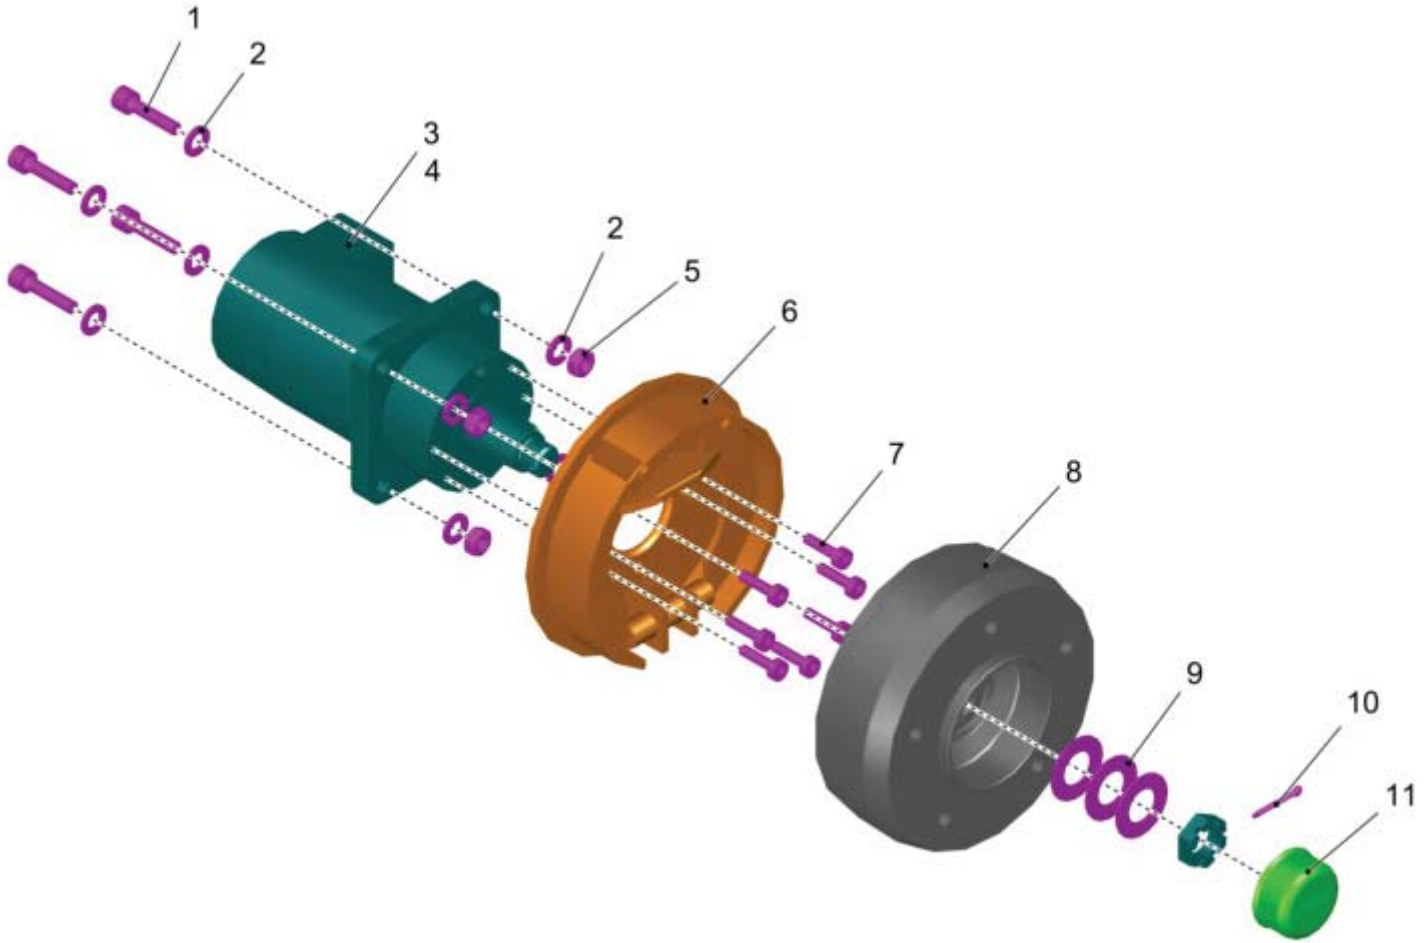

Rear Wheel Drive L.H.

PARTS LIST - REAR WHEEL DRIVE L.H.

ITEM	PART NO.	QTY	DESCRIPTION
1	01142110	4	SOCKET HEAD SCREW
2	00053770	8	WASHER
3	01470050	1	WHEEL MOTOR
4	01473910	1	GASKET SET
5	00966210	4	HEX. NUT
6	01475940	1	BRAKE L.H.
7	00132870	7	SOCKET HEAD SCREW
8	01142230	1	BRAKE DRUM
9	01470740	3	WASHER
10	01143830	1	SPLIT PIN
11	01064780	1	CAP