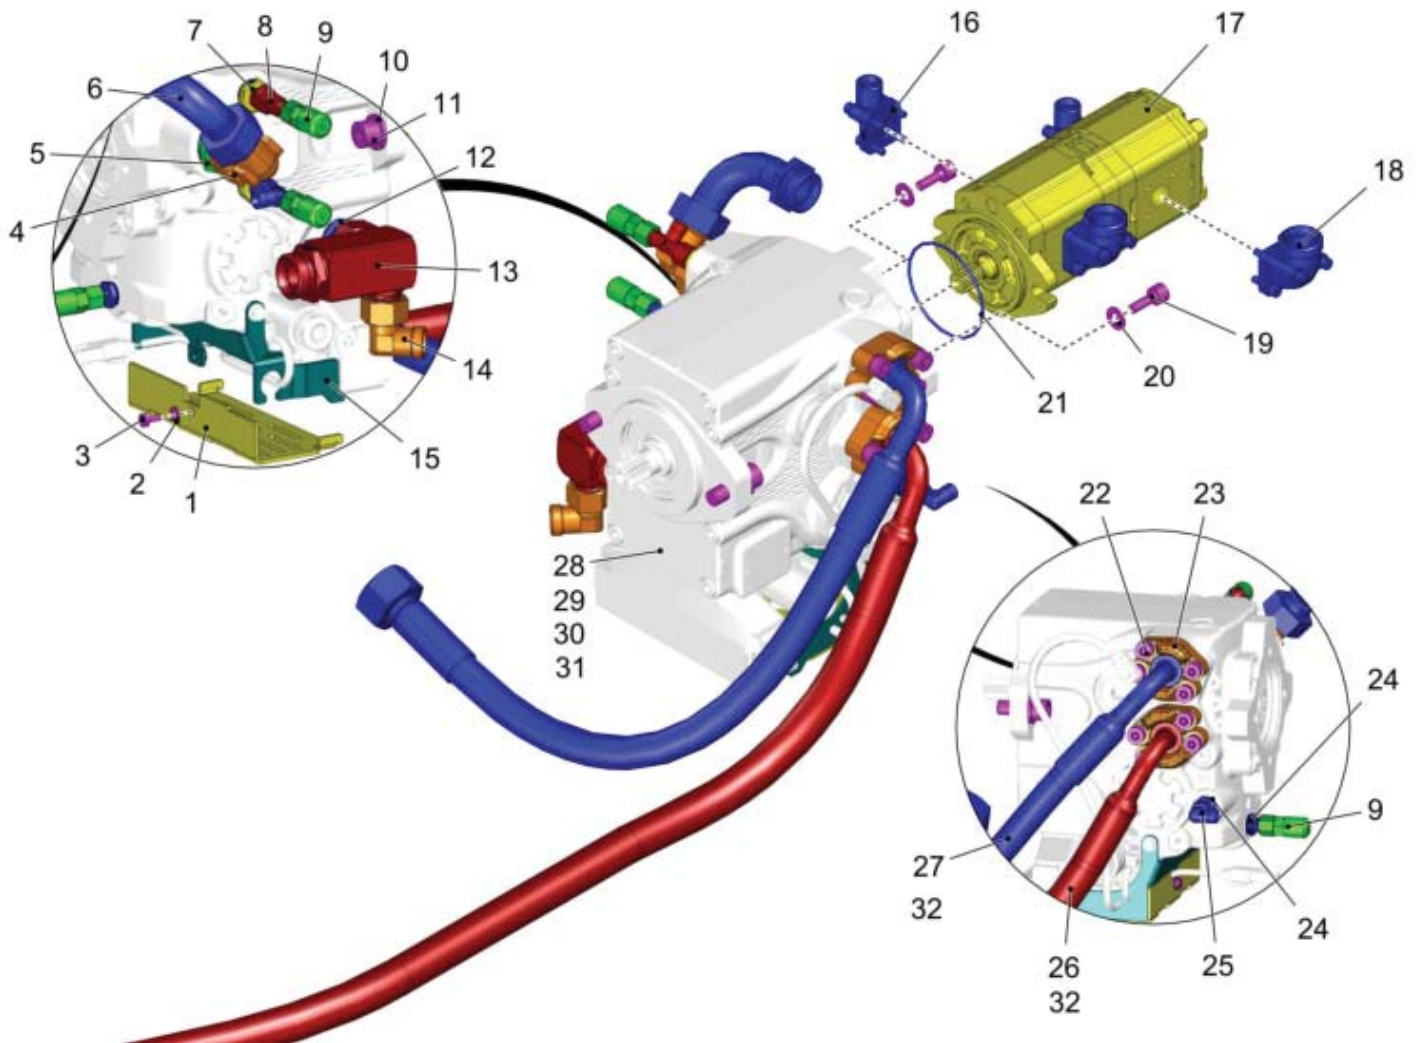

Motor Pump

PARTS LIST - MOTOR PUMP			
ITEM	PART NO.	QTY	DESCRIPTION
1	01476980	1	PROTECTIVE PLATE
2	00740280	1	WASHER
3	00104500	1	HEXAGON SCREW
4	01142160	1	ADJUSTMENT ANGLE SCREW CONNECTION
5	01477550	1	STRAIGHT SCREW CONNECTION
6	01477790	1	CONNECTING ELEMENT
7	01477250	2	STRAIGHT SCREW CONNECTION
8	01472100	2	ADJUSTING L-SCREW CONNECTION
9	01058580	3	MEASURING MUFF
10	01142420	2	WASHER
11	01477590	2	CYLINDER SCREW
12	01477610	1	STRAIGHT SCREW CONNECTION
13	01477320	1	COLLECTOR
14	01168050	1	ADJUSTMENT ANGLE SCREW CONNECTION
15	01477580	1	PROTECTIVE PLATE
16	01010670	2	FLANGE SCREWING
17	01470080	1	GEARED PUMP
18	01080670	2	FLANGE SCREWING
19	00135030	2	SOCKET HEAD SCREW
20	00870090	2	DETENT EDGED WASHER
21	01477940	1	O-RING
22	01477450	8	SOCKET HEAD SCREW
23	01080560	2	FLANGE HALF
24	01477770	2	STRAIGHT SCREW CONNECTION
25	01013020	1	ADJUSTMENT ANGLE SCREW CONNECTION
26	01470180	1	HOSE LINE
27	01477280	1	HOSE LINE
28	01476310	1	TRACTION DRIVE PUMP
29	01476320	1	GASKET KIT MP1P38/45
30	01476430	1	PRESSURE BALANCE VALVE H1P 12V DT04-2P M
31	01476540	1	SOLENOID COIL 12V DT CONN MOR
32	01016050	2	O-RING OIL RESISTANT