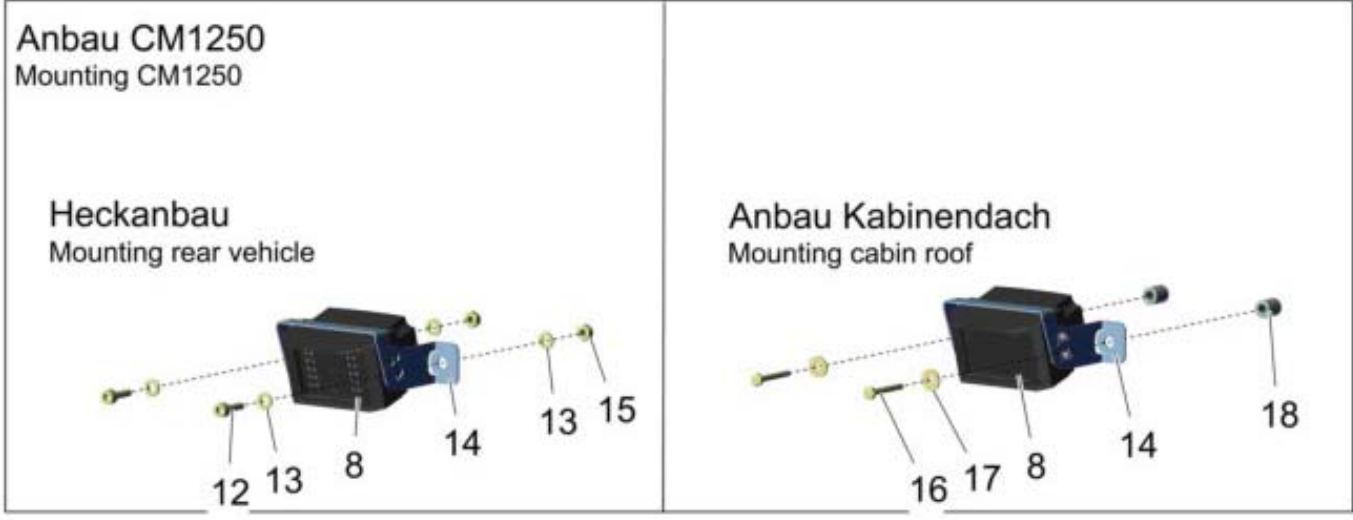

Reverse Drive Camera with Monitor

PARTS LIST - REVERSE DRIVE CAMERA WITH MONITOR

ITEM	PART NO.	QTY	DESCRIPTION
1	00967760	15	CABLE TIE
2	00121010	2	CABLE TIE
3	00109470	1	TUBE CLAMP
4	01169750	1	BUSHING
5	01476120	1	VIDEO CABLE
6	00133830	2	HEX. NUT
7	00053710	4	WASHER
8	01476090	1	INFRARED CAMERA
9	00023080	2	HEX.BOLT
10	01500090	1	RETAINING BRACKET
11	01476100	1	MONITOR
12	00694790	2	SOCKET HEAD SCREW
13	00102150	4	WASHER
14	01500860	1	RETAINER
15	00102140	2	HEX. NUT
16	00874650	2	HEX.BOLT
17	00555520	2	WASHER
18	01163590	2	BUSHING
19	01163580	0,200	SHRINKABLE TUBE
20	01161450	6,000	CORRUGATED TUBE
21	01476210	1	MOUNTING MONITOR
22	01476600	1	CABLE MONITOR
23	01476240	1	REMOTE CONTROL MONITOR