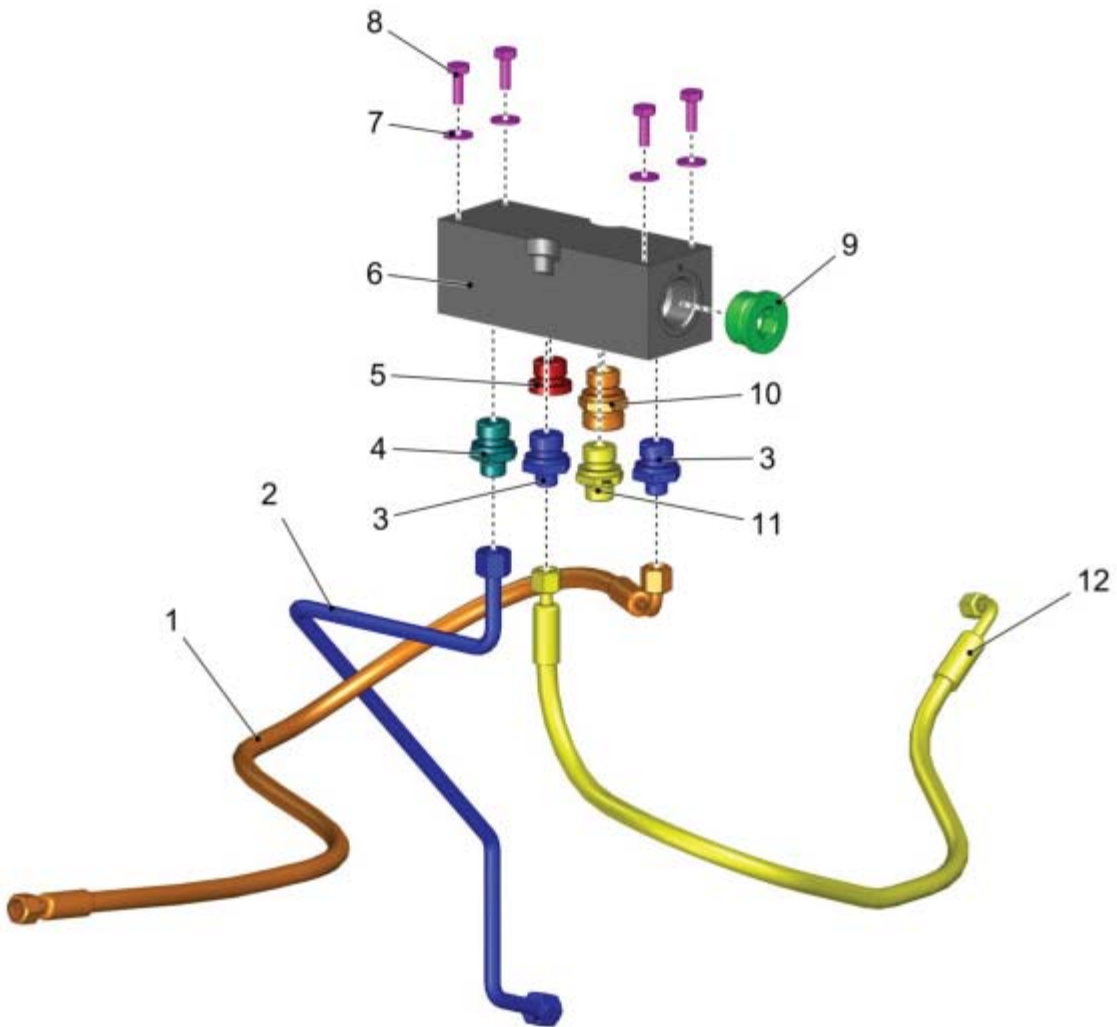

Hydraulics - Return Collection Drain

PARTS LIST - HYDRAULICS - RETURN COLLECTION DRAIN			
ITEM	PART NO.	QTY	DESCRIPTION
1	01477930	1	HOSE
2	03012960	1	HYDRAULIC PIPE
3	01011840	2	STRAIGHT SCREW CONNECTION
4	00870230	1	STRAIGHT SCREW CONNECTION
5	01490130	1	LOCKING SCREW
6	01470520	1	RETURN COLLECTION DRAIN
7	00740090	4	DETENT EDGED WASHER
8	00053090	4	HEXAGON SCREW
9	01082730	1	LOCKING BOLT
10	01010630	1	STRAIGHT SCREW CONNECTION
11	01011830	1	STRAIGHT SCREW CONNECTION
12	01471070	1	HOSE