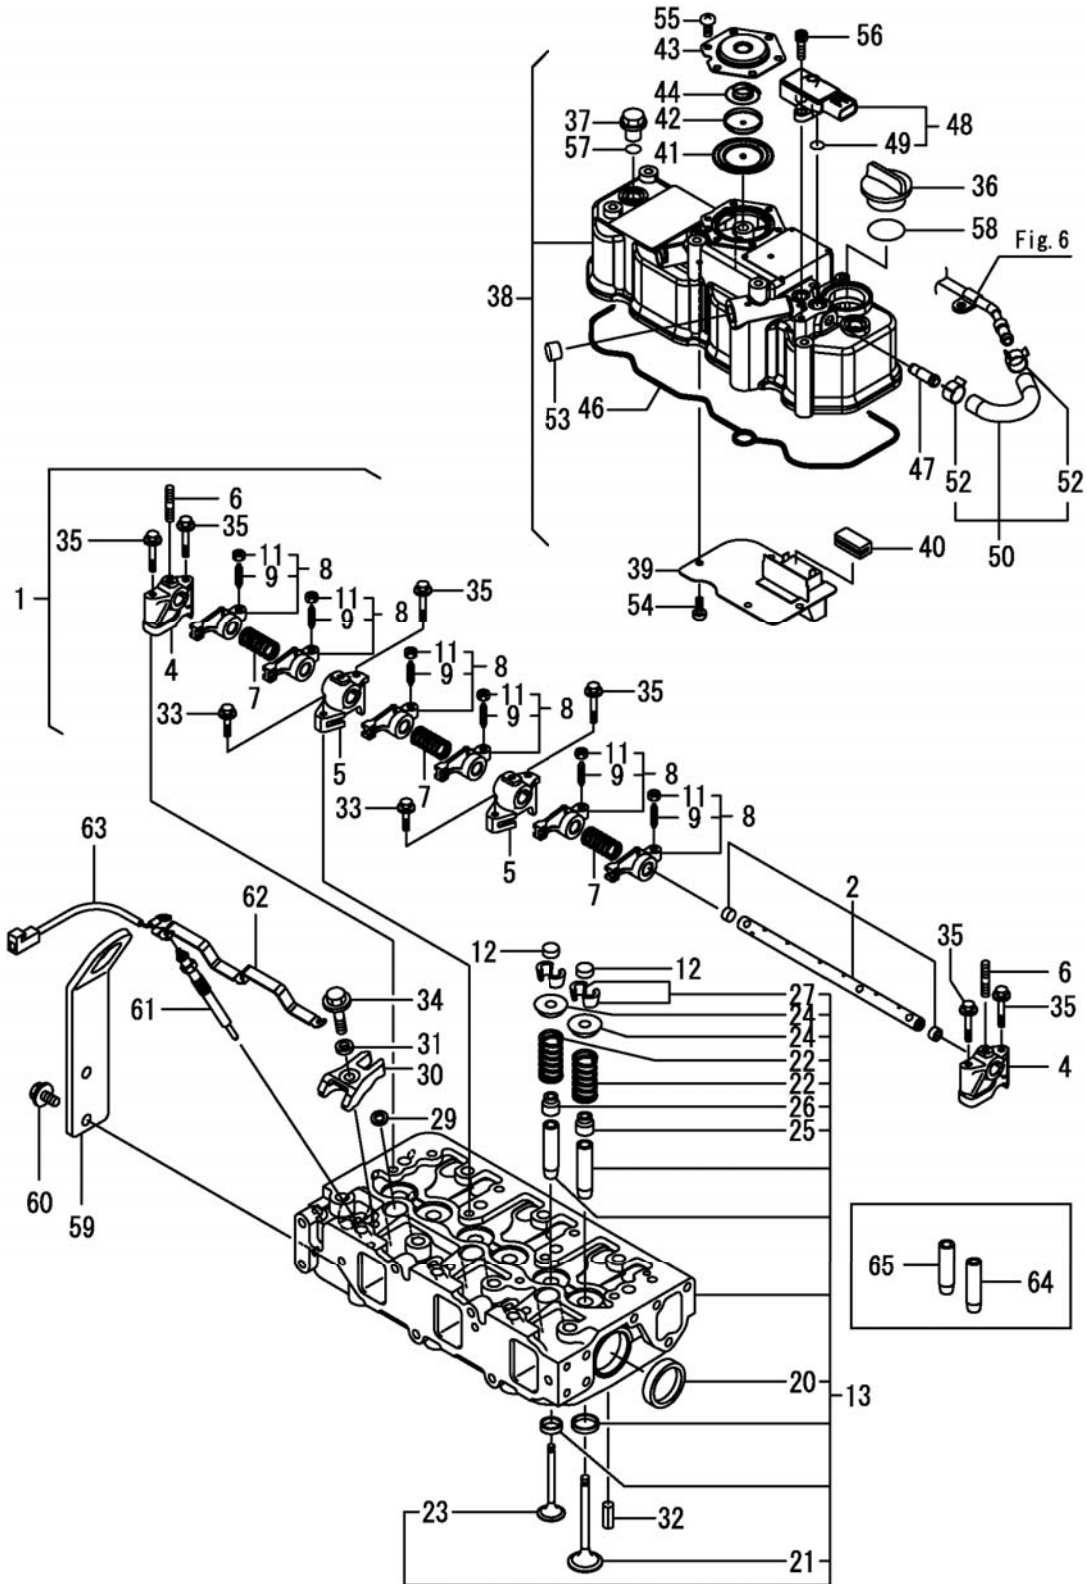

Cylinder head - Bonnet (continued)

PARTS LIST - CYLINDER HEAD - BONNET

ITEM	PART NO.	QTY	DESCRIPTION
44	123907-03140	1	SPRING, DIAPHRAGM
46	129A00-11310	1	GASKET, BONNET
47	129A00-11330	1	JOINT
48	129978-12700	1	SENSOR, PRESSURE
49	129A00-12780	2	O-RING, EGR SENSOR
50	129A00-13360	1	HOSE ASSY, PRESSURE
52	129A00-13380	2	CLIP, HOSE 14
53	119640-61400	1	PLUG
54	22857-500100	4	SCREW, 5 X 10
55	22857-500100	6	SCREW, 5 X 10
56	26450-060162	2	BOLT, M6 X 16
57	24311-000120	3	O-RING, 1AP12.0
58	24311-000320	1	O-RING, 1AP32.0
59	129C20-07900	1	LIFTER, ENGINE
60	26106-080162	2	BOLT, M8 X 16 PLATED
61	129008-77800	3	PLUG, GLOW
62	129A00-77820	1	CONNECTOR, GLOW PLUG
63	119803-77830	1	HARNESS, WIRE
64	120130-11860	3	GUIDE, VALVE
65	129150-11810	3	GUIDE, VALVE