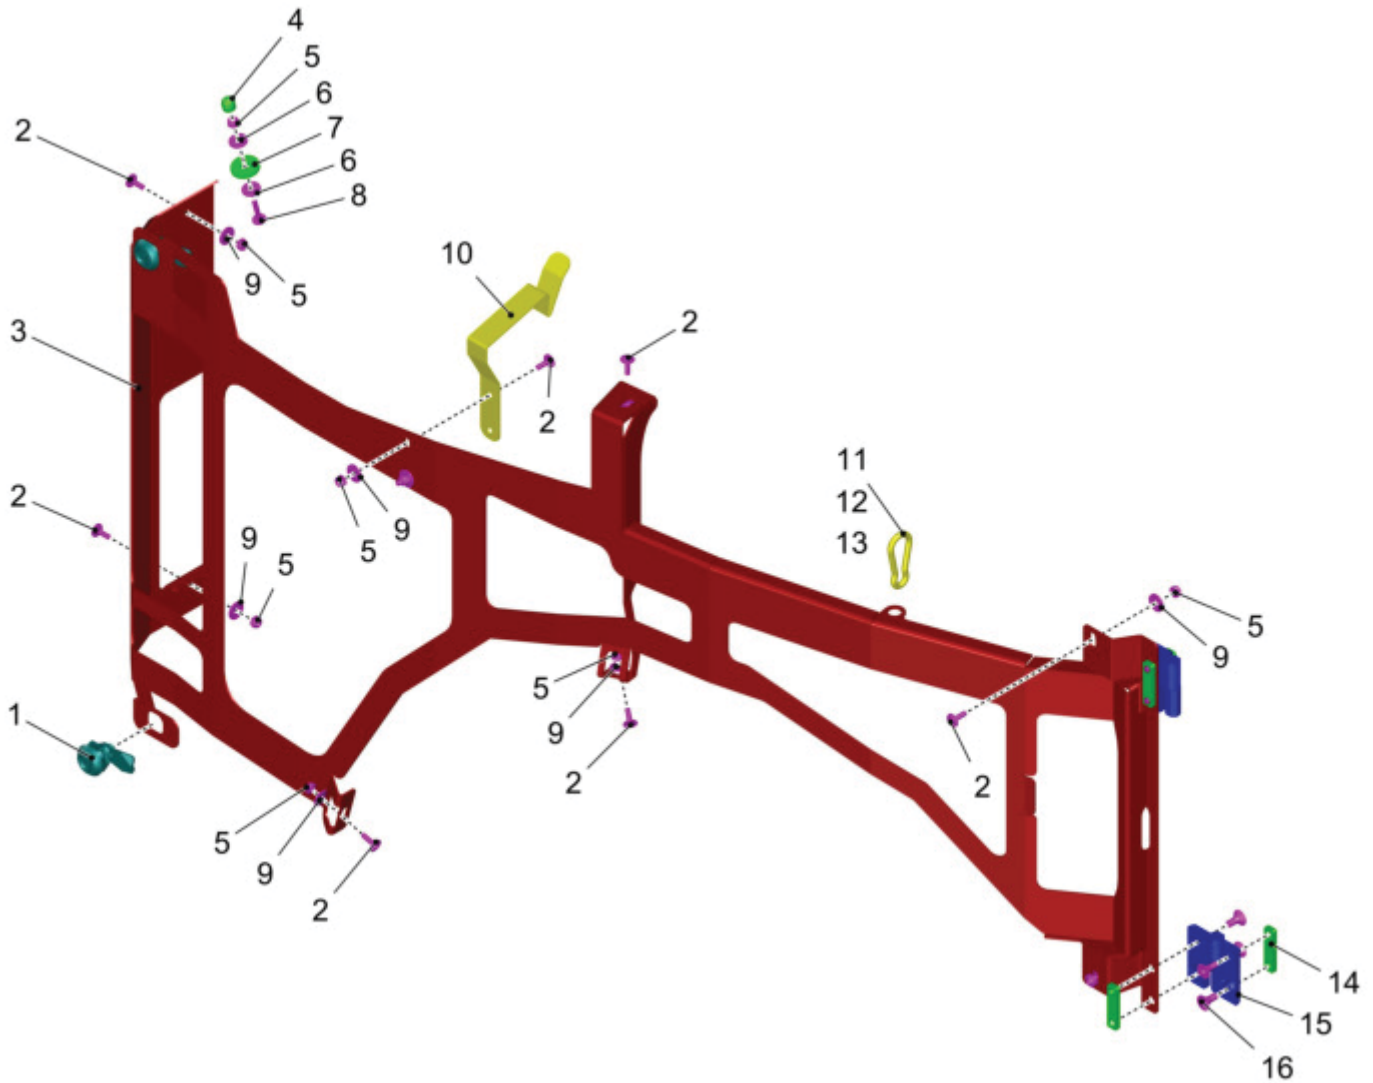

Engine Cover

PARTS LIST - ENGINE COVER			
ITEM	PART NO.	QTY	DESCRIPTION
1	---	1	SPARE PART ON REQUEST
2	00906060	4	DRAIN PLUG
3	01019560	1	SASH FASTENER

Door Frame Attachment

PARTS LIST - DOOR FRAME ATTACHMENT