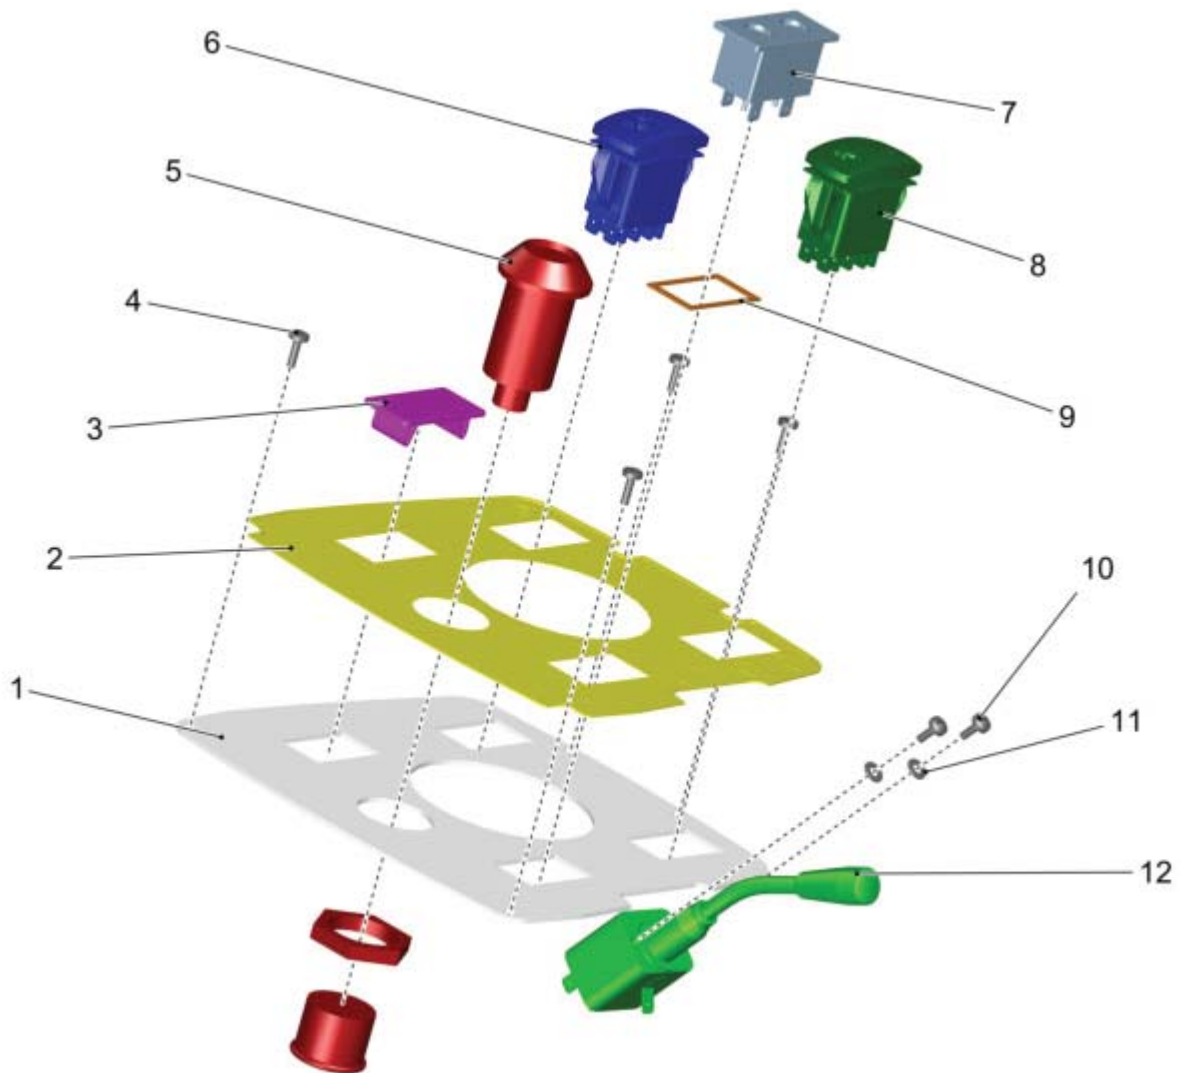

Steering Column

PARTS LIST - STEERING COLUMN			
ITEM	PART NO.	QTY	DESCRIPTION
1	01501140	1	SHEET METAL
2	01474190	1	CONTROL PANEL FOIL
3	01132930	1	CAP
4	01072790	4	TRUSS HEAD SCREW
5	01501450	1	HAZARD SWITCH
6	01490360	1	PUSH BUTTON
7	01474080	1	INDICATOR LAMP
8	01474000	1	SWITCH WIPER
9	01131640	1	GASKET CONTROL-LIGHT
10	00132360	2	LENS HEAD SCREW M4 X 10
11	00053710	2	WASHER
12	00746500	1	BLINKER SWITCH