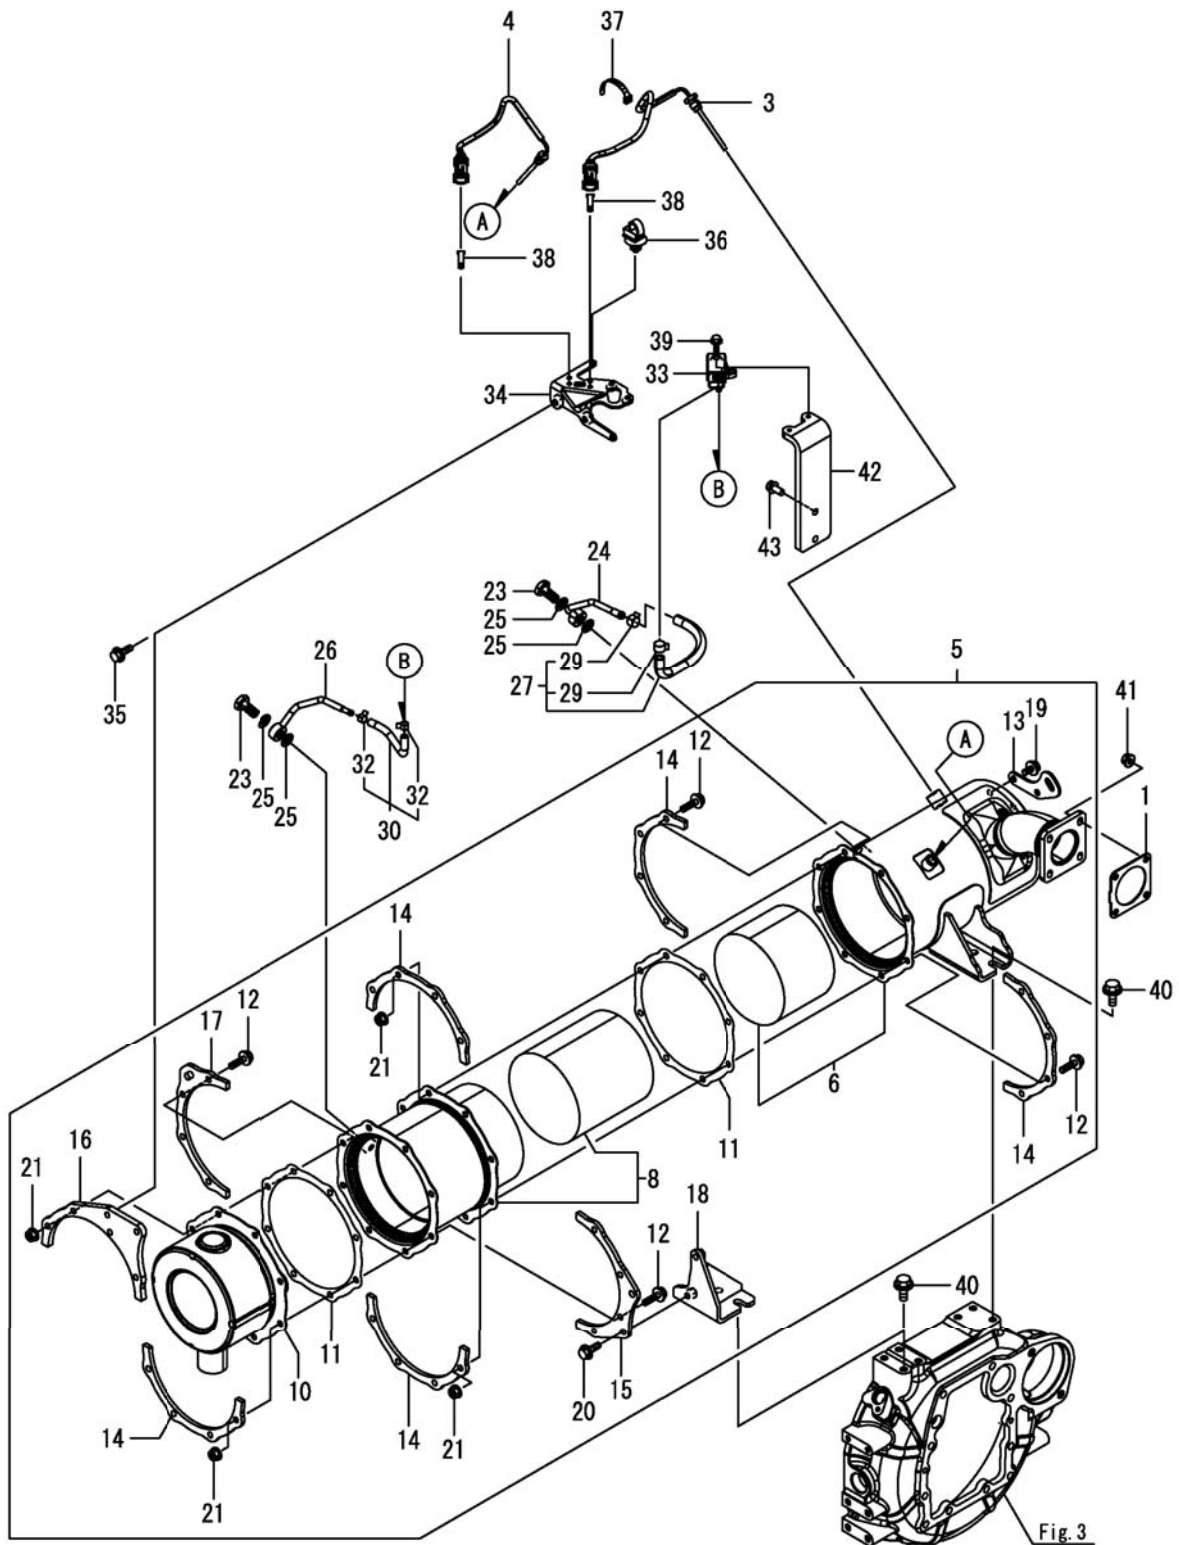

Diesel Particulate Filter

PARTS LIST - DIESEL PARTICULATE FILTER

ITEM	PART NO.	QTY	DESCRIPTION
1	129930-13201	1	GASKET, SILENCER
3	129C00-13940	1	SENSOR, TEMPERATURE
4	129C00-13950	1	SENSOR, TEMPERATURE
5	129A00-16002	1	DPF ASSY
6	129A00-16201	1	CASE, DOC
8	129A00-16400	1	CASE, SOOT FILTER
10	129A00-16500	1	SILENCER, DPF
11	129A00-16600	2	GASKET, DPF
12	129A00-16610	16	BOLT, M8 X 28 10.9T
13	129C01-16690	1	LIFTER, DPF
14	129A00-16700	5	STIFFENER, DPF A
15	129A00-16710	1	STIFFENER, DPF B
16	129A00-16730	1	STIFFENER, DPF C
17	129A00-16740	1	STIFFENER, DPF C
18	129A00-16801	1	STAY, DPF
19	26106-080142	2	BOLT, M8 X 14 PLATED
20	26106-080222	2	BOLT, M8 X 22 PLATED
21	26306-080002	16	NUT, M8
23	129A00-13350	2	BOLT, PIPE JOINT
24	129A00-17300	1	PIPE, SENSOR
25	129A00-17311	4	GASKET, SENSOR
26	129A00-17350	1	PIPE, SENSOR
27	129A24-17600	1	HOSE ASSY,PRES EXH
29	129A00-17520	2	CLIP, HOSE
30	129A00-17650	1	HOSE ASSY, PRESSURE
32	129A00-17570	2	CLIP, HOSE SENSOR,
33	129978-17700	1	PRESSURE
34	129A00-17760	1	BRACKET, PRES SENSOR
35	26106-080202	2	BOLT, M8 X 20 PLATED
36	129A00-91200	1	CLIP, BAND
37	129C00-91200	1	BAND
38	129A00-91430	2	CLIP, CONNECTOR
39	26106-060162	2	BOLT, M6 X 16 PLATED
40	26106-100202	4	BOLT, M10 X 20 PLATED
41	26306-080002	4	NUT, M8
42	129A24-17760	1	BRACKET, PRES SENSOR
43	26106-080202	2	BOLT, M8 X 20 PLATED