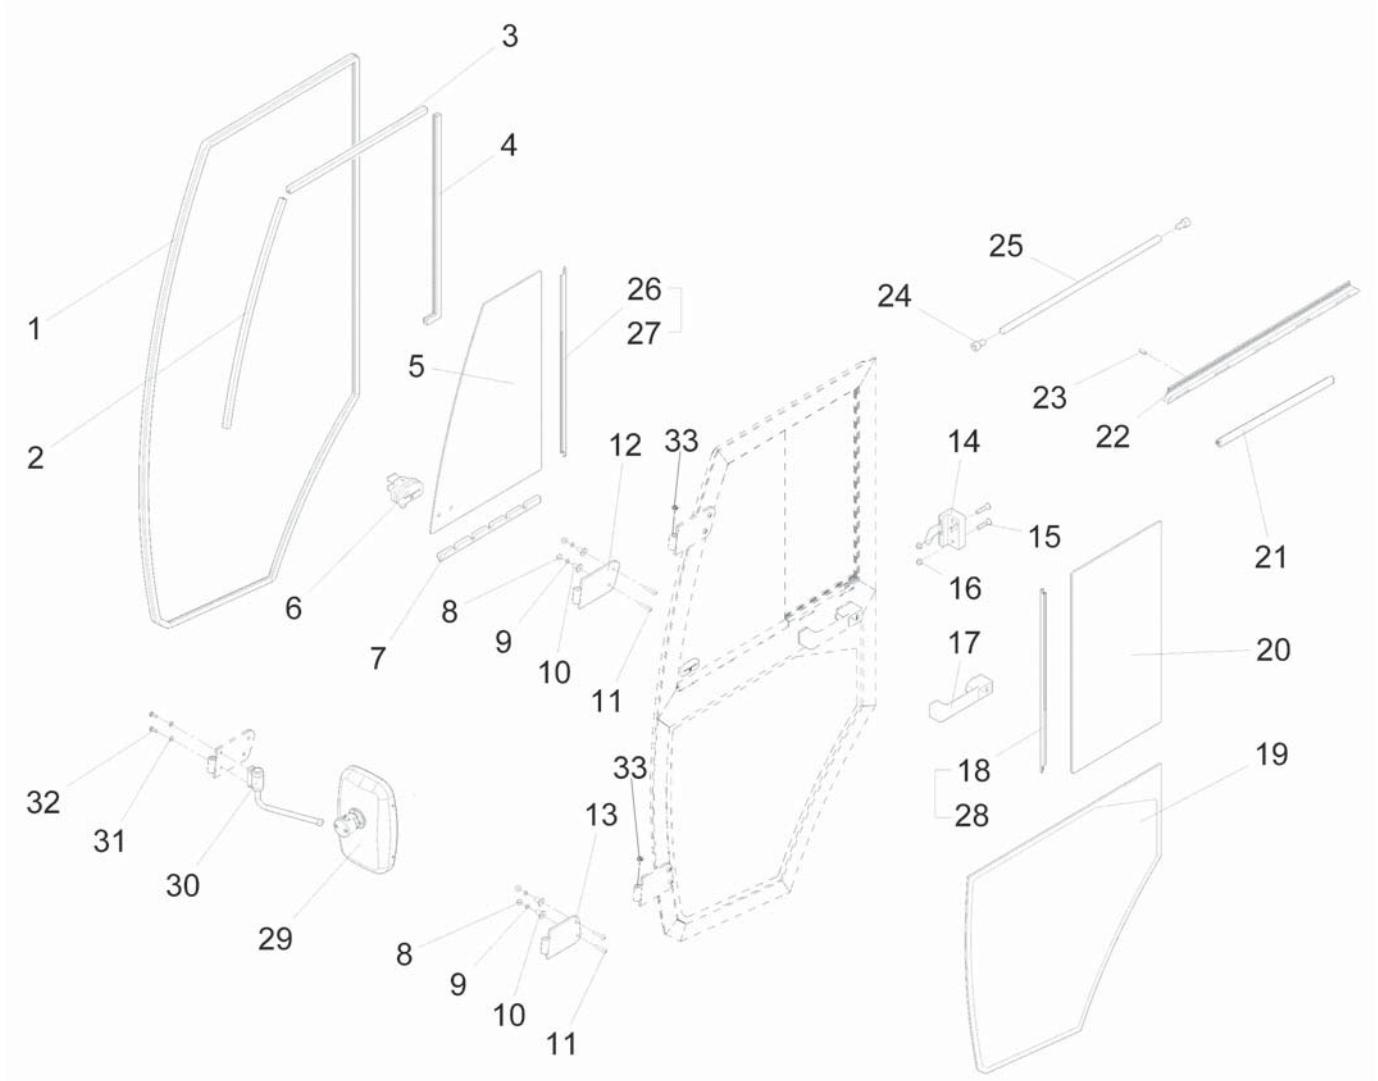

Door L.H.

PARTS LIST - DOOR L.H.			
ITEM	PART NO.	QTY	DESCRIPTION
1	01145470	1	FRAME PROFILE SEAL
2	01145330	1	GUIDANCE PROFILE IN FRONT
3	01145320	1	GUIDANCE PROFILE ABOVE
4	01145340	1	GUIDANCE PROFILE IN THE BACK
5	01143650	1	SLIDING WINDOW ABOVE
6	01143710	1	LOCK HANDLE
7	01145350	1	LOCK RAIL
8	00051520	4	HEX. NUT
9	01145430	4	WASHER
10	01145420	4	SPACER SLEEVE
11	01145400	4	HEXAGON SOCKET BUTTON HEAD SCREW
12	01145380	1	HINGE ABOVE
13	01145390	1	HINGE LOWER
14	01143660	1	DOOR LOCK L.H.
15	01145440	2	COUNTERSUNK SCREW
16	00051510	2	HEX. NUT
17	01145460	1	HANDLE
18	01145300	1	ALUMINIUM BAR FIXED PANE L.H. 602MM
19	01143630	1	LOWER DOOR WINDOWPANE, L.H.
20	01143640	1	UPPER DOOR WINDOWPANE, L.H.
21	01145310	1	SLIDE BAR
22	03501720	1	CROSS BEAM L.H. ABOVE
23	01145480	1	SPRING PIN
24	01145370	2	SOCKET HEAD SCREW
25	01145360	1	HAND RAIL
26	01146230	1	ALUMINIUM BAR L.H. (MOVABLE PANE)
27	01146210	1	GASKET
28	01146210	1	GASKET
29	01167430	1	WING MIRROR
30	01167440	1	MIRROR ARM
31	00740280	2	WASHER
32	00053010	2	HEX.BOLT
33	00073800	2	DRAIN PLUG