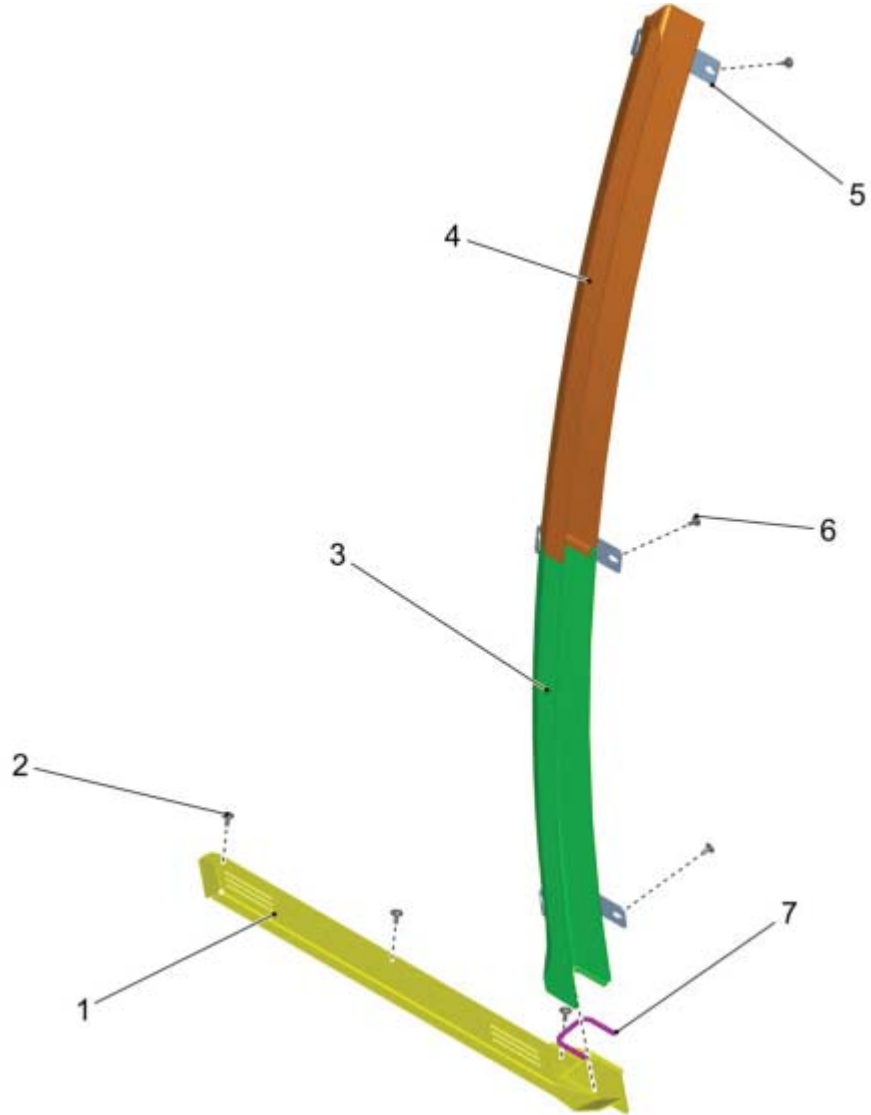

Cabin Heater Ducts

PARTS LIST - CABIN HEATER DUCTS			
ITEM	PART NO.	QTY	DESCRIPTION
1	01167670	1	HEATER DUCT
2	01000850	3	LENS FLANGE SCREW
3	01168310	1	HEATER DUCT
4	01168300	1	HEATER DUCT
5	01168290	3	MOUNTING ANGLE
6	01168030	3	LENS FLANGE SCREW
7	01498940	1	GASKET