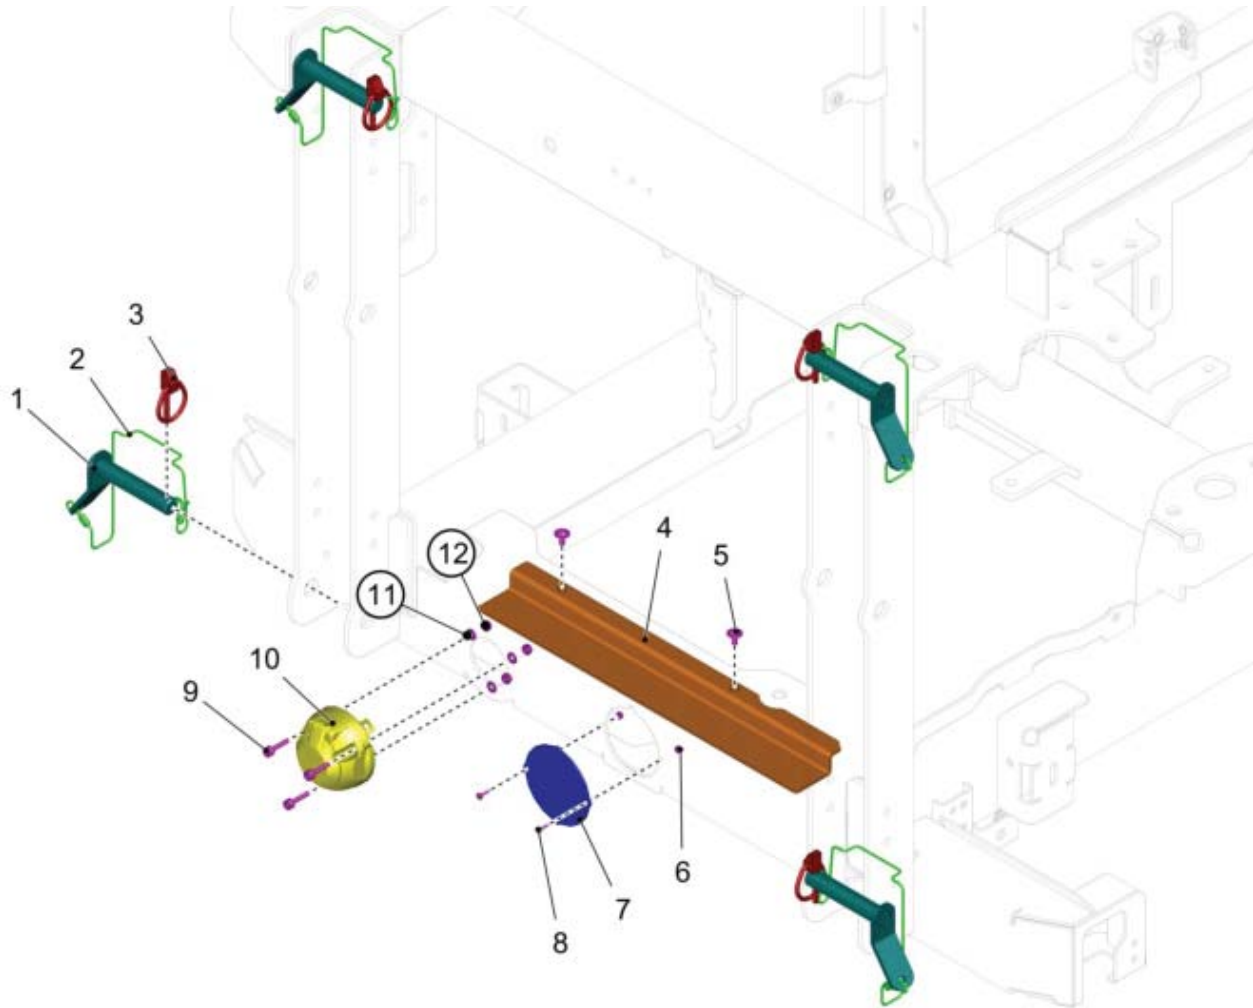

Rear End of Vehicle

PARTS LIST - REAR END OF VEHICLE

ITEM	PART NO.	QTY	DESCRIPTION
1	01474710	4	BOLT WELDED
2	***		SPARE PART ON REQUEST
3	00710090	4	CONNECTOR
4	01477640	1	CABLE CHANNEL
5	01072520	2	LENS FLANGE SCREW
6	00022200	2	HEX. NUT
7	01475700	1	COVERING
8	00042350	2	HEX.BOLT
9	00126260	3	CYLINDER HEAD SCREW
10	01491090	1	WATERTIGHT POWER SOCKET 7-PIN
11	00053720	3	WASHER
12	00051340	3	HEX. NUT