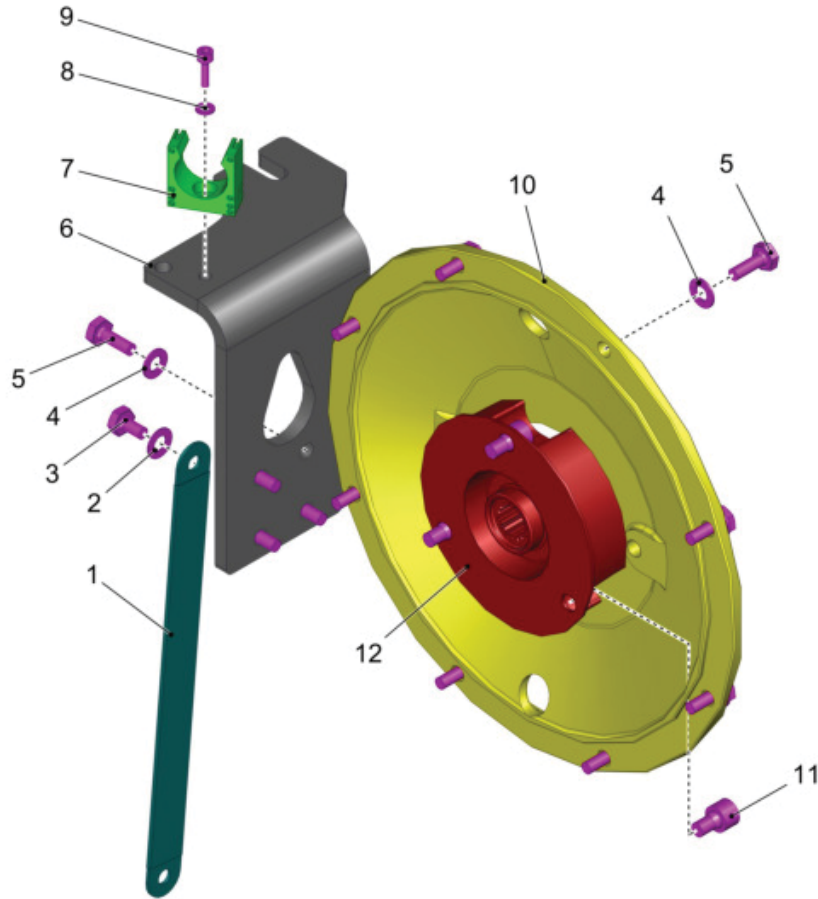

Motor Group

PARTS LIST - MOTOR GROUP

ITEM	PART NO.	QTY	DESCRIPTION
1	01476610	1	GROUND STRAP 50QMM L=300MM
2	00053860	1	SPRING WASHER
3	00055460	1	HEX.BOLT
4	00870090	12	DETENT EDGED WASHER
5	00053310	12	HEXAGON SCREW
6	01476820	1	ENGINE RETAINER REAR R.H.
7	01477570	1	HOSE SUPPORT
8	00740280	1	WASHER
9	00022190	1	CYLINDER HEAD SCREW
10	03005920	1	PUMP FLANGE
11	01142860	3	SOCKET HEAD SCREW
12	01142930	1	COUPLING