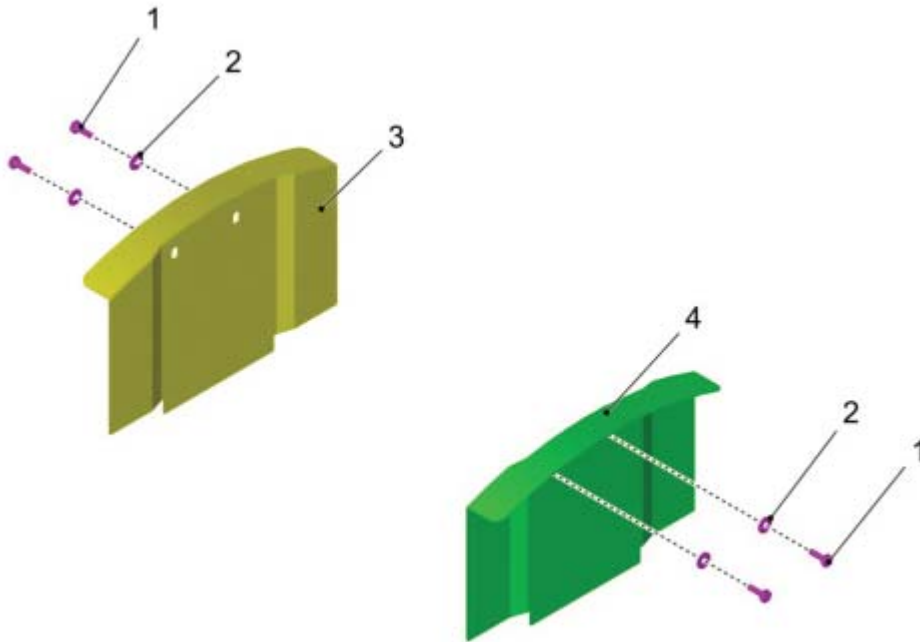

Front Car Covering

PARTS LIST - FRONT CAR COVERING

ITEM	PART NO.	QTY	DESCRIPTION
1	00053010	4	HEX.BOLT
2	00730940	4	DETENT EDGED WASHER
3	01471800	1	COVERING R.H.
4	01471730	1	COVERING L.H.