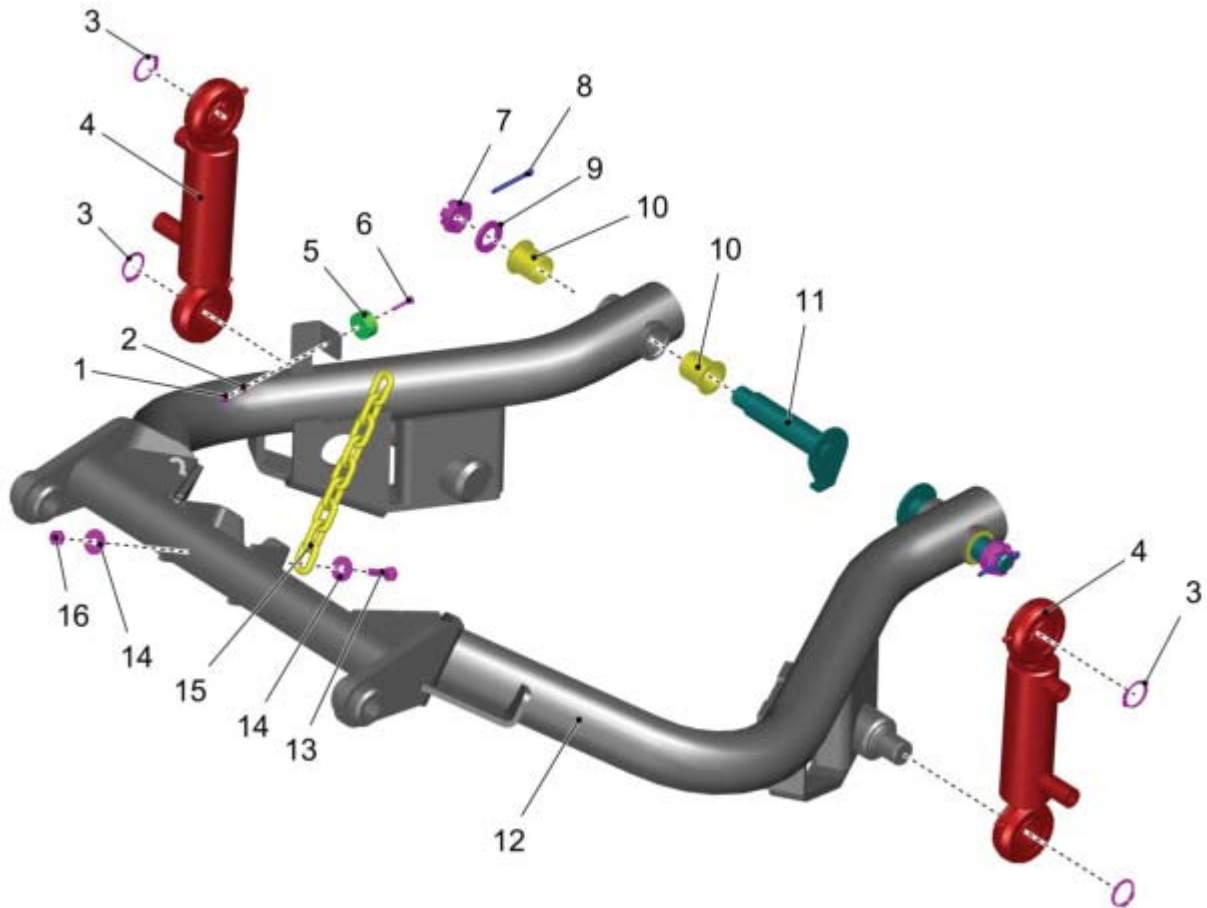

Triangular Unit Support

PARTS LIST - TRIANGULAR UNIT SUPPORT

ITEM	PART NO.	QTY	DESCRIPTION
1	00970190	1	HEX. NUT
2	00874720	1	WASHER
3	00022460	4	RETAINING RING
4	01470290	2	CYLINDER UNIT
5	01161770	1	SOLENOID
6	01221710	1	COUNTERSUNK SCREW
7	00047760	2	SLOTTED NUT
8	00054880	2	SPLIT PIN
9	00154550	2	WASHER
10	01477800	4	SLIDE BEARING BUSH
11	01477440	2	BOLT
12	01473160	1	FRAME
13	00053110	1	HEXAGON SCREW
14	00042900	2	WASHER
15	01473150	1	CHAIN
16	00051510	1	HEX. NUT