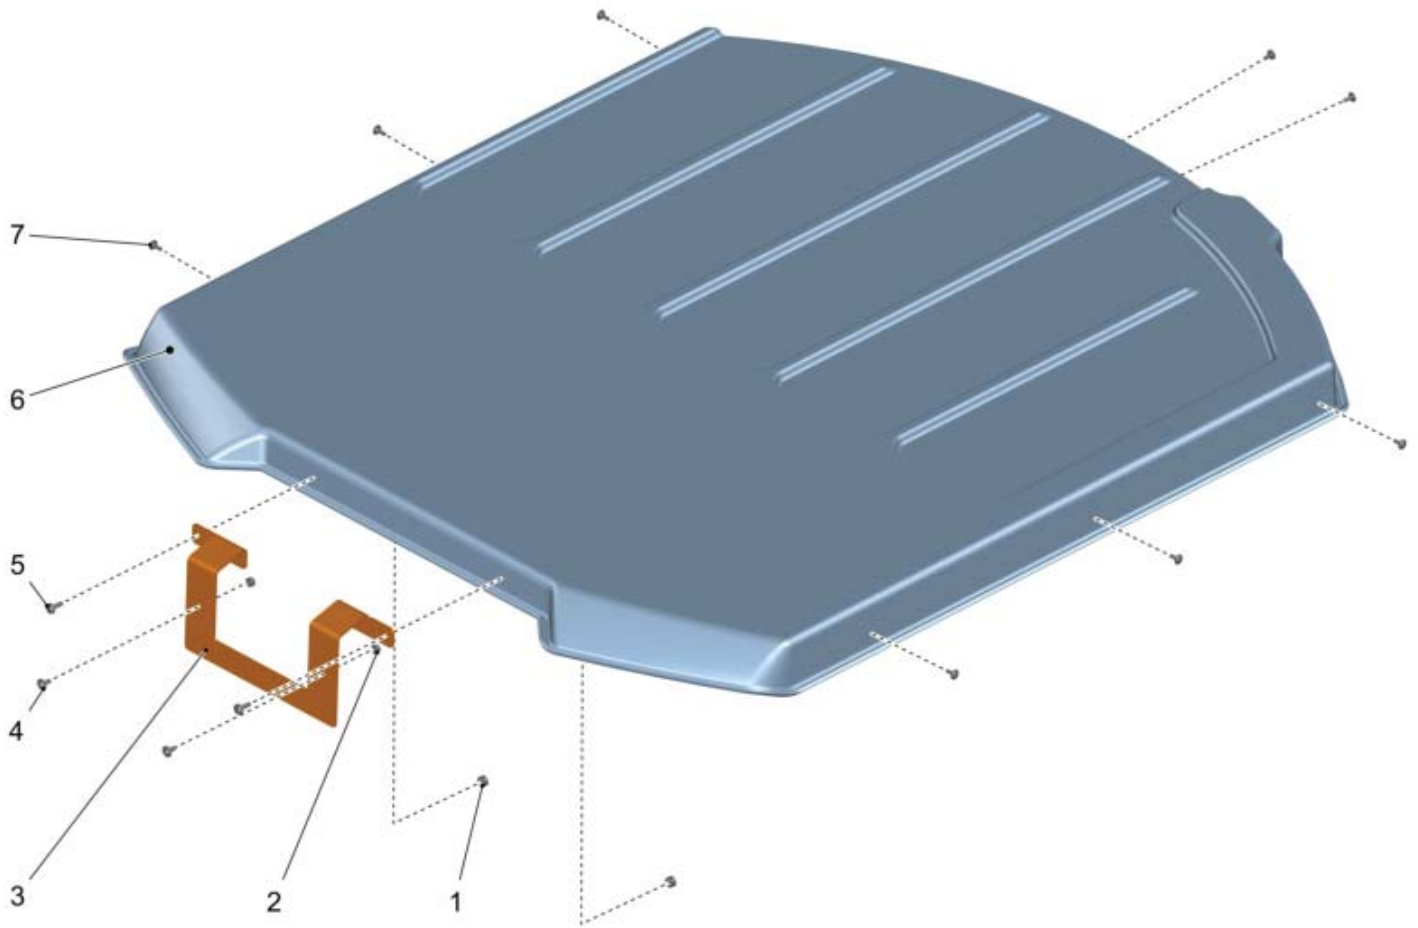

Roof

PARTS LIST - ROOF			
ITEM	PART NO.	QTY	DESCRIPTION
1	00862430	2	BUSHING
2	00051520	2	HEX. NUT
3	01168270	1	RETAINER
4	01000850	2	LENS FLANGE SCREW
5	00051320	2	FILLISTER-HEAD SCREW
6	01168280	1	ROOF
7	01168030	8	LENS FLANGE SCREW