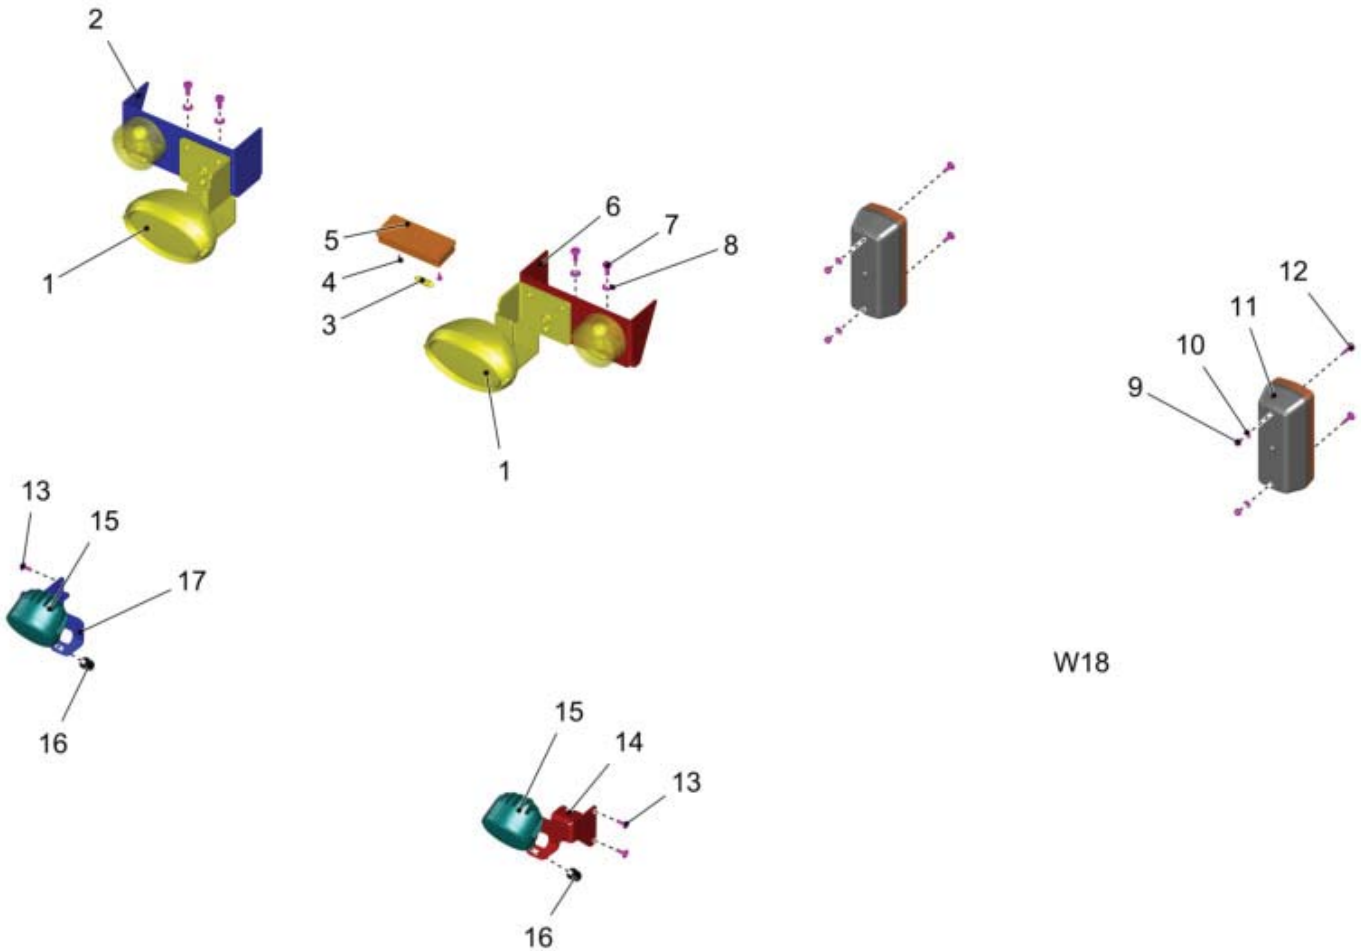

Standard Light Equipment

W18

PARTS LIST - STANDARD LIGHT EQUIPMENT

ITEM	PART NO.	QTY	DESCRIPTION
1		2	HEADLIGHT R.H. TRAFFIC
2	01470650	1	RETAINER
3	01141870	1	BULB
4	00157110	2	TAPPING SCREW
5	01060700	1	INNER LAMP
6	01470700	1	RETAINER
7	00053080	4	HEXAGON SCREW
8	00053750	4	WASHER
9	00051520	4	HEX. NUT
10	00053730	4	WASHER
11	01081170	2	TAIL LIGHT
12	01092780	4	LENS FLANGE SCREW
13	01015340	4	LENS FLANGE SCREW
14	01501970	1	RETAINER L.H.
15	01501440	2	FLOOD LAMP
16	00874930	2	LENS CAP
17	01478020	1	RETAINER R.H.
W18		1	SPARE PART ON REQUEST