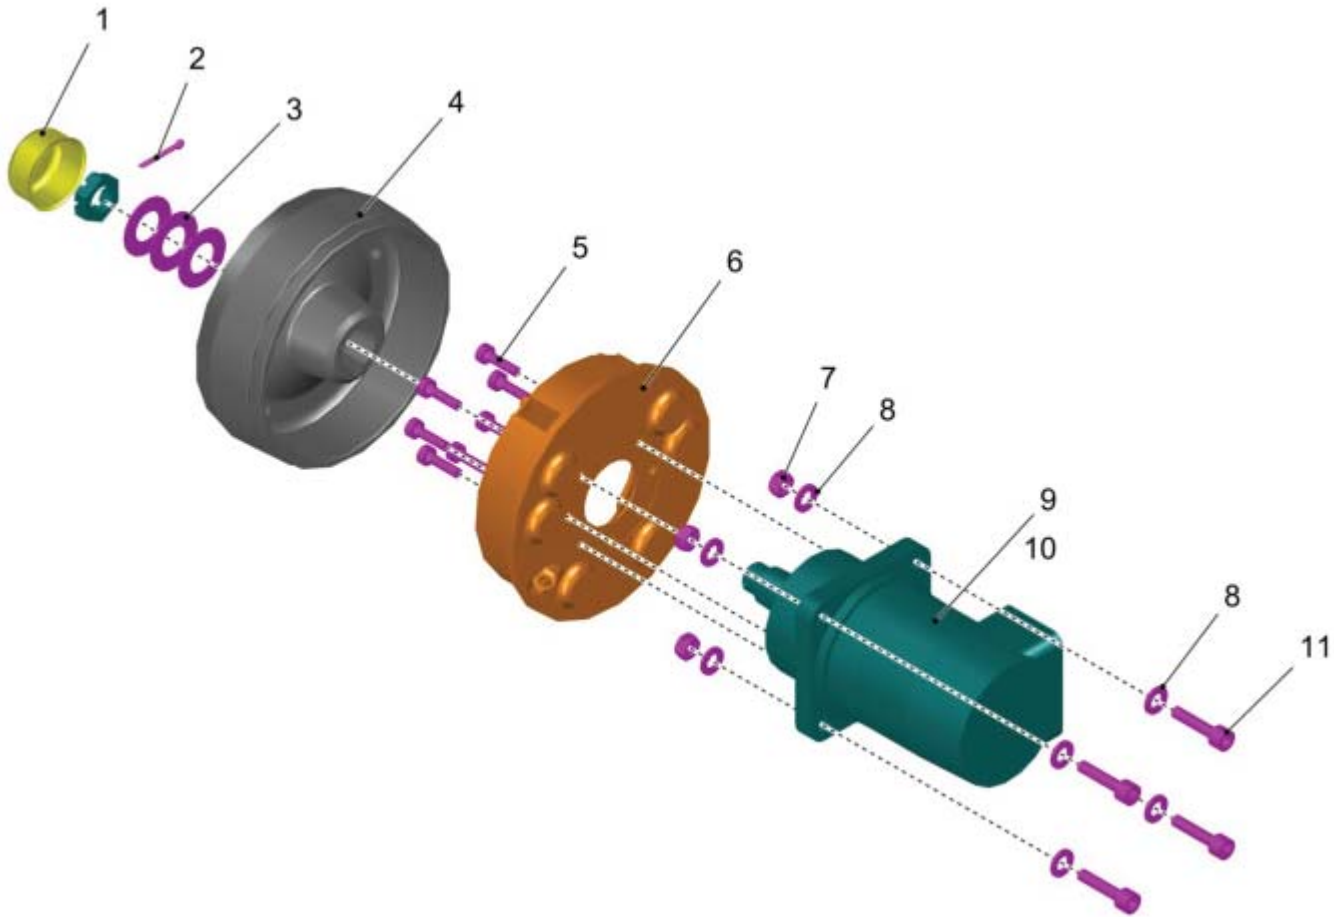

Rear Wheel Drive R.H.

PARTS LIST - BRAKING SYSTEM			
ITEM	PART NO.	QTY	DESCRIPTION
1	01064780	1	CAP
2	01143830	1	SPLIT PIN
3	01470740	3	WASHER
4	01142230	1	BRAKE DRUM
5	00132870	7	SOCKET HEAD SCREW
6	01475860	1	BRAKE R.H.
7	00966210	4	HEX. NUT
8	00053770	8	WASHER
9	01470050	1	WHEEL MOTOR
10	01473910	1	GASKET SET
11	01142110	4	SOCKET HEAD SCREW