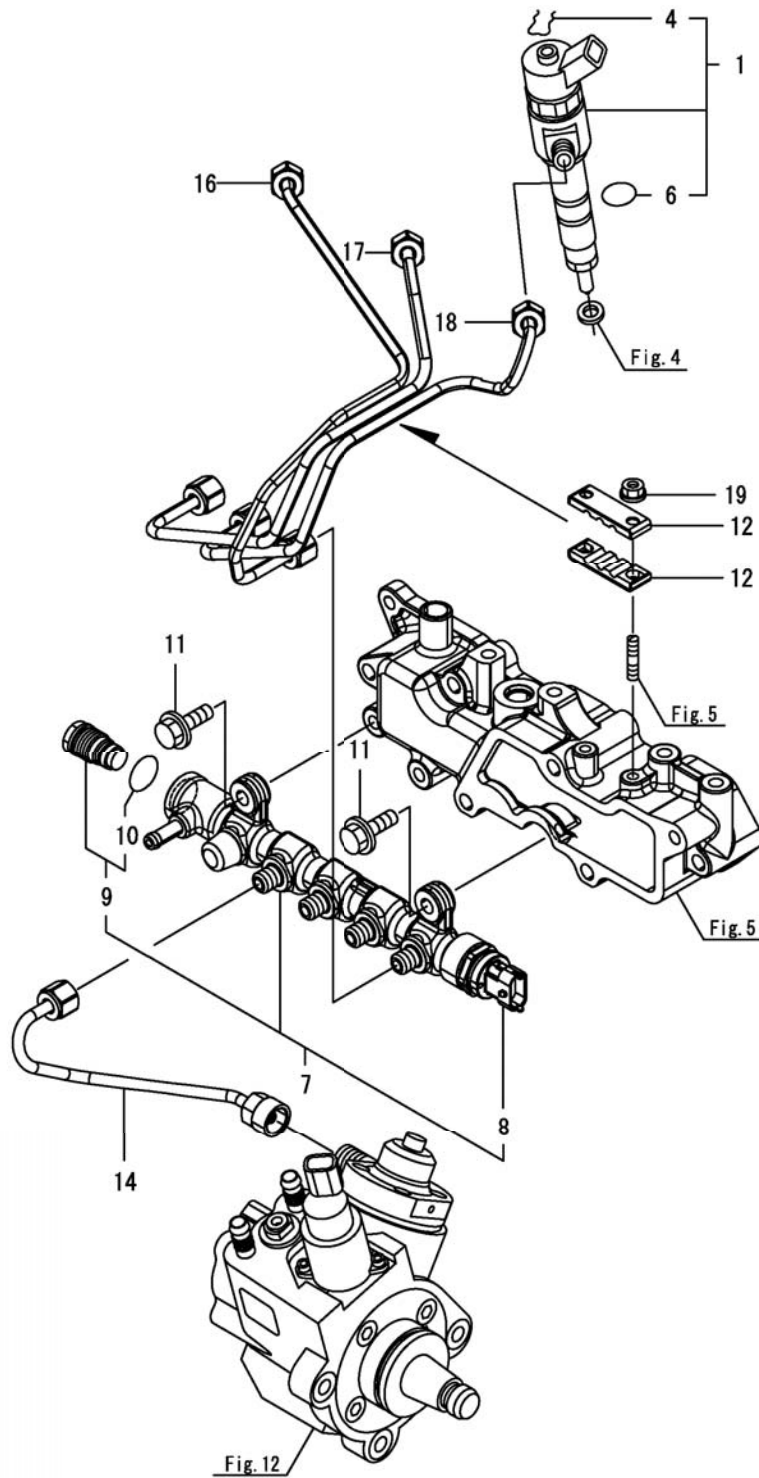

Fuel Injection Valve

PARTS LIST - FUEL INJECTION VALVE			
ITEM	PART NO.	QTY	DESCRIPTION
1	129A00-63100	3	INJECTOR, CR
4	129A00-53200	3	RING, RETAINING
6	129C28-53300	3	O-RING
7	129A00-57000	1	COMMON RAIL ASSY
8	129A00-57100	1	SENSOR, PRESSURE
9	129A00-57200	1	VALVE ASSY, PLV4
10	129A00-57210	1	O-RING, PLV4
11	26106-080252	2	BOLT, M8 X 25 PLATED
12	123372-59100	2	RETAINER, PIPE
14	129A00-59700	1	PIPE ASSY, RAIL IN
16	129A00-59810	1	PIPE ASSY, INJECTION
17	129A00-59820	1	PIPE ASSY, INJECTION
18	129A00-59830	1	PIPE ASSY, INJECTION
19	26366-060002	2	NUT, M6