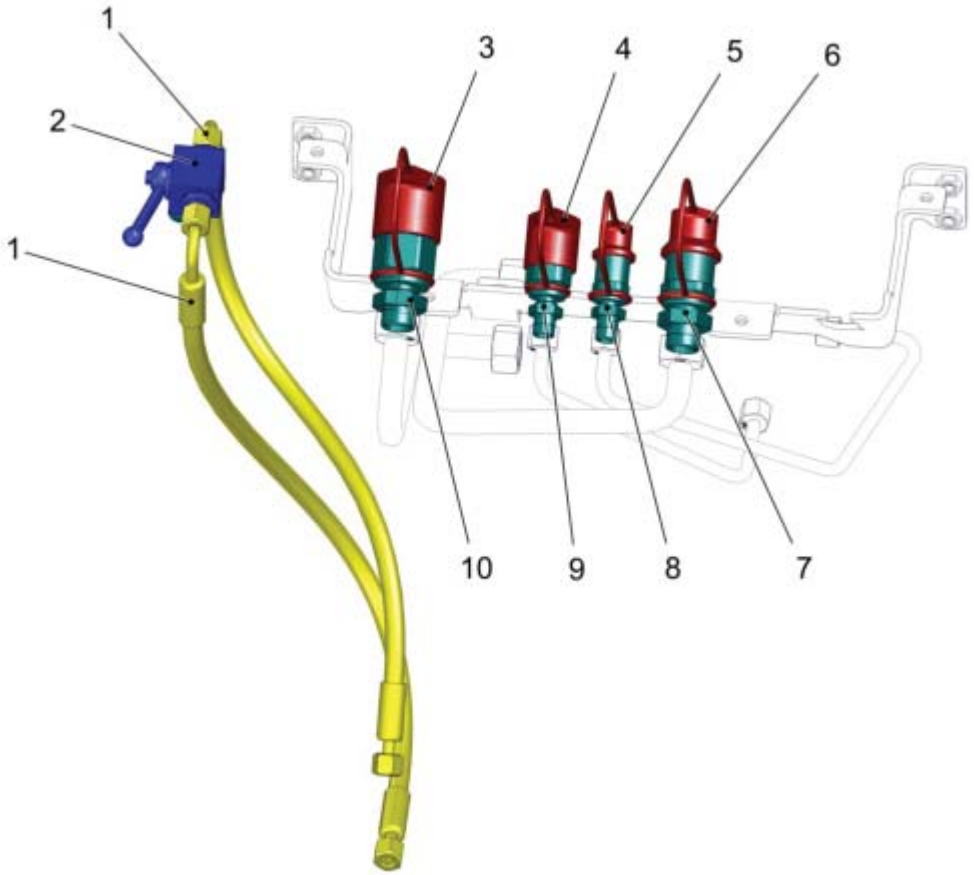

Dust Caps

PARTS LIST - DUST CAPS			
ITEM	PART NO.	QTY	DESCRIPTION
1	01221210	2	PRESSURE HOSE
2	01492650	1	BALL COCK
3	01142310	1	DUST CAP
4	01142330	1	DUST CAP
5	01142340	1	DUST CAP RED
6	01142300	1	DUST CAP
7	01140270	1	CONNECTOR PLUG
8	01140300	1	CONNECTOR PLUG
9	01140310	1	COUPLING SLEEVE
10	01140290	1	COUPLING SLEEVE