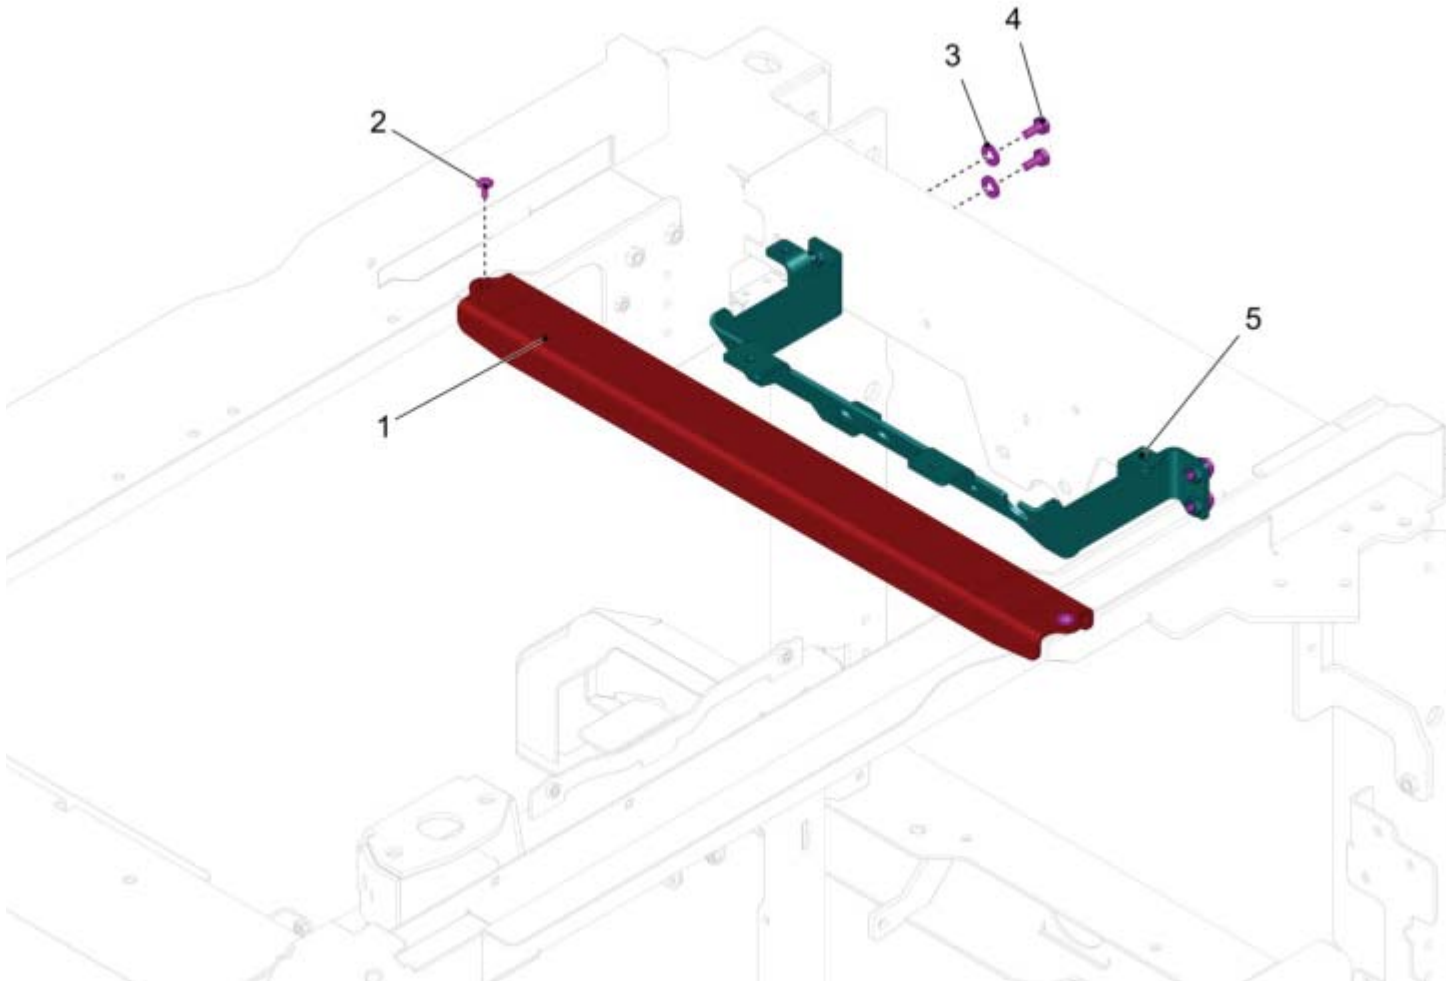

Rear End of Vehicle

PARTS LIST - REAR END OF VEHICLE

ITEM	PART NO.	QTY	DESCRIPTION
1	01477530	1	CROSS BEAM
2	01000850	2	LENS FLANGE SCREW
3	00740090	4	DETENT EDGED WASHER
4	00053010	4	HEX.BOLT
5	01477760	1	ANGLE SUPPORT