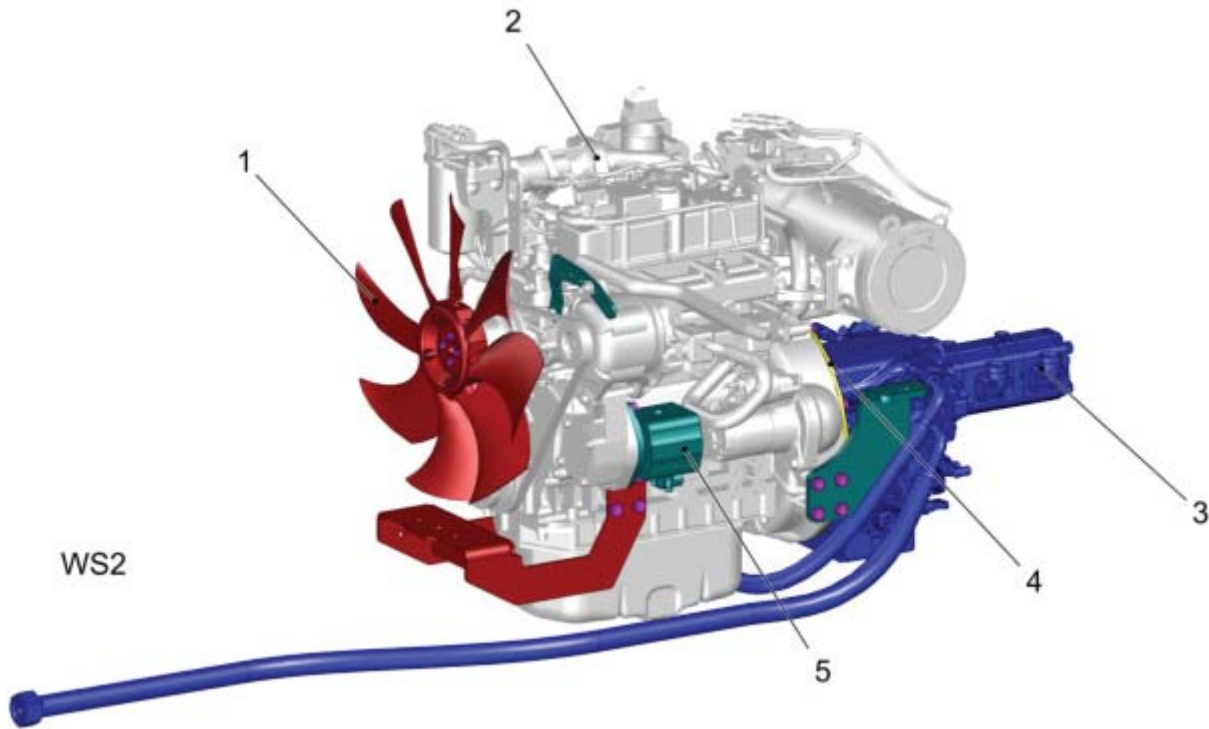

3

PARTS LIST - LABELS

ITEM	PART NO.	QTY	DESCRIPTION
1	01477620	2	DECAL LIFTING JACK
2	01477780	1	DECAL ENGINE BAY
3	01477560	1	DECAL IGNITION LOCK

**THIS PAGE
INTENTIONALLY
LEFT BLANK**

Motor Group

PARTS LIST - MOTOR GROUP	
ITEM	DESCRIPTION
1	RADIATOR
2	AIR CLEANER
3	FUEL SYSTEM
4	EXHAUST PIPE
5	MOTOR GROUP