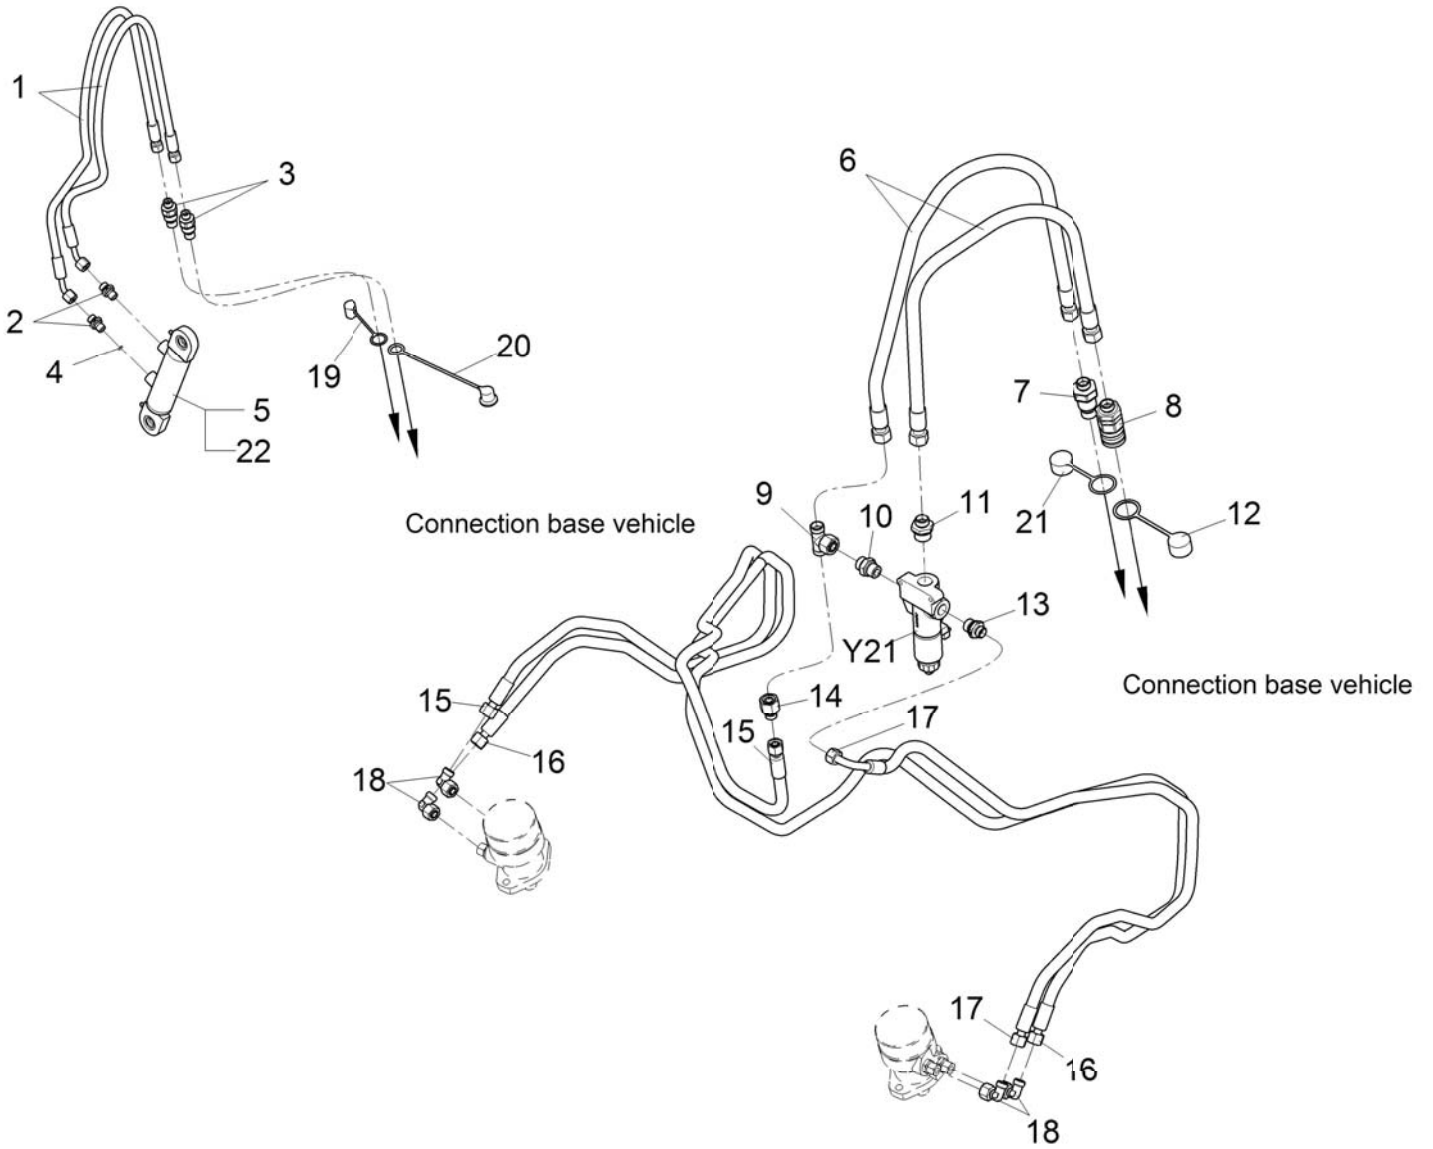

Hydraulic Equipment for Sweeper Unit

PARTS LIST - HYDRAULIC EQUIPMENT FOR SWEEPER UNIT			
ITEM	PART NO.	QTY	DESCRIPTION
1	01471230	2	HOSE
2	00870240	2	STRAIGHT SCREW CONNECTION
3	01160060	2	CONNECTOR PLUG
4	00538160	1	WASHER
5	01471040	1	HYDRAULIC CYLINDER
6	01471240	2	HOSE
7	01144870	1	CONNECTOR PLUG
8	01144840	1	COUPLING SLEEVE
9	01092120	1	ADJUSTABLE T-COUPLING
10	00870220	1	STRAIGHT SCREW CONNECTION
11	01090500	1	STRAIGHT SCREW CONNECTION
12	01142310	1	DUST CAP
13	01011830	1	STRAIGHT SCREW CONNECTION
14	00048320	1	REDUCING INSET
15	01471250	1	HOSE
16	01471300	1	HOSE
17	01471980	1	HOSE
18	00109150	4	ADJUSTMENT ANGLE SCREW CONNECTION
19	01142340	1	DUST CAP RED
20	01473410	1	DUST CAP BLUE
21	01142300	1	DUST CAP
22	01471100	1	GASKET SET
Y21	01470530	1	CURRENT REGULATOR