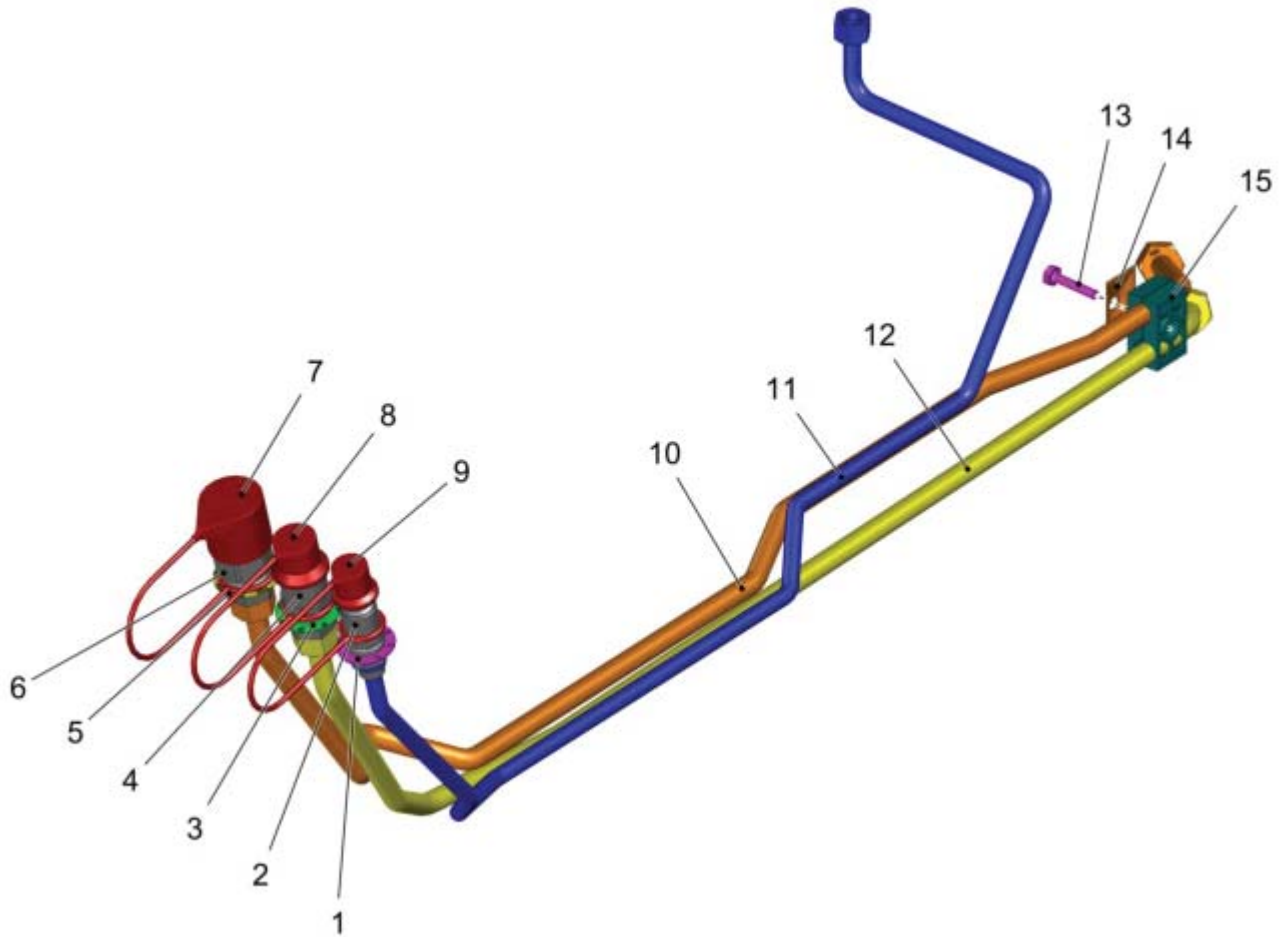

Hydraulics Front of Vehicle

PARTS LIST - HYDRAULICS FRONT OF VEHICLE

ITEM	PART NO.	QTY	DESCRIPTION
1	01478770	1	WASHER
2	01140280	1	CONNECTOR PLUG
3	01478820	1	WASHER
4	01140270	1	CONNECTOR PLUG
5	01478930	1	WASHER
6	01140290	1	COUPLING SLEEVE
7	01142310	1	DUST CAP
8	01142300	1	DUST CAP
9	01142290	1	DUST CAP
10	03012890	1	HYDRAULIC PIPE
11	03012970	1	HYDRAULIC PIPE
12	03013030	1	HYDRAULIC PIPE
13	00054690	1	HEXAGON SCREW
14	01132150	1	COVER PLATE
15	01132160	1	PAIR OF CLAMPING