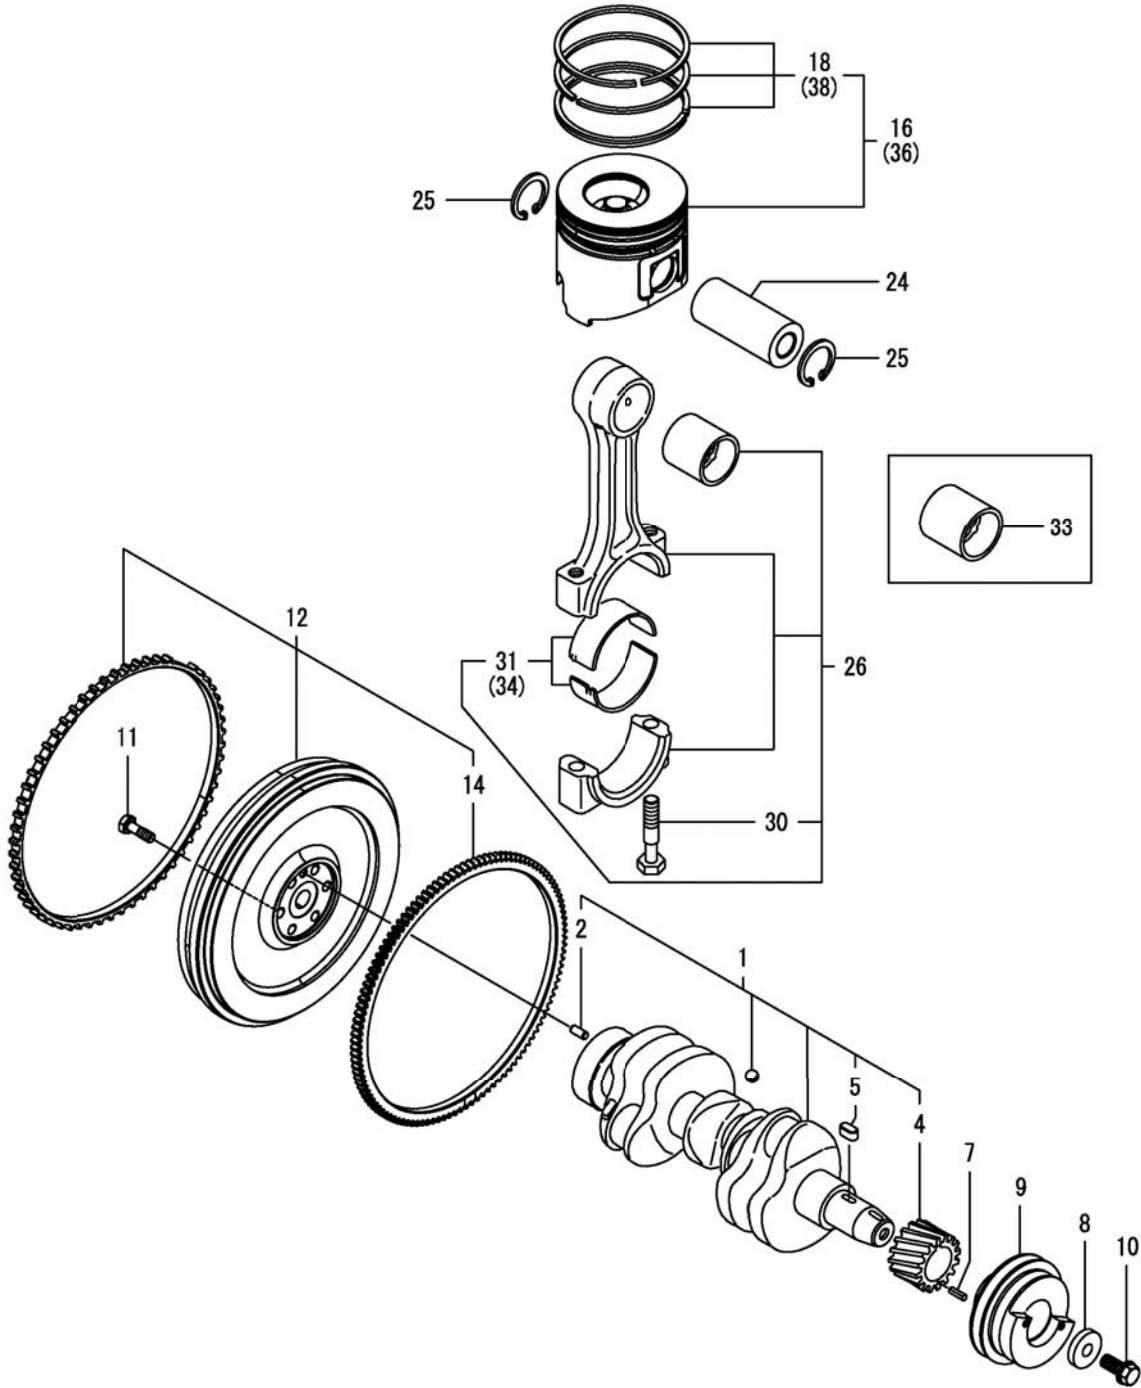

Crankshaft - Piston

PARTS LIST - CRANKSHAFT - PISTON			
ITEM	PART NO.	QTY	DESCRIPTION
1	129008-21000	1	CRANKSHAFT ASSY
2	129100-01580	1	PIN, PARALLEL 8 X 16
4	119803-21200	1	GEAR, CRANKSHAFT
5	22512-070140	1	KEY, 7 X 14
7	22351-030010	1	PIN, SPRING 3.0X10
8	129795-21661	1	WASHER, 14
9	129054-21671	1	V-PULLEY, CRANKSHAFT
10	121850-21680	1	BOLT, V-PULLEY
11	121111-21501	6	BOLT, FLYWHEEL
12	129A00-21580	1	FLYWHEEL ASSY
14	119865-21600	1	GEAR, RING
16	129C00-22080	3	PISTON ASSEMBLY
18	129A00-22500	3	RING SET, PISTON
24	129202-22300	3	PIN, PISTON D26 L70
25	22252-000260	6	RING, 26
26	729402-23100	3	ROD ASSY, CONNECTING
30	121550-23200	6	BOLT, CONNECTING ROD
31	129150-23601	3	METAL ASSY, CRANK PIN
33	129100-23910	3	METAL, PISTON PIN
34	129150-23611	3	METAL, CRANK PIN .25
36	129C00-22900	3	PISTON ASSY, 0.25 OS
38	129A00-22950	3	RING SET, PISTON .25