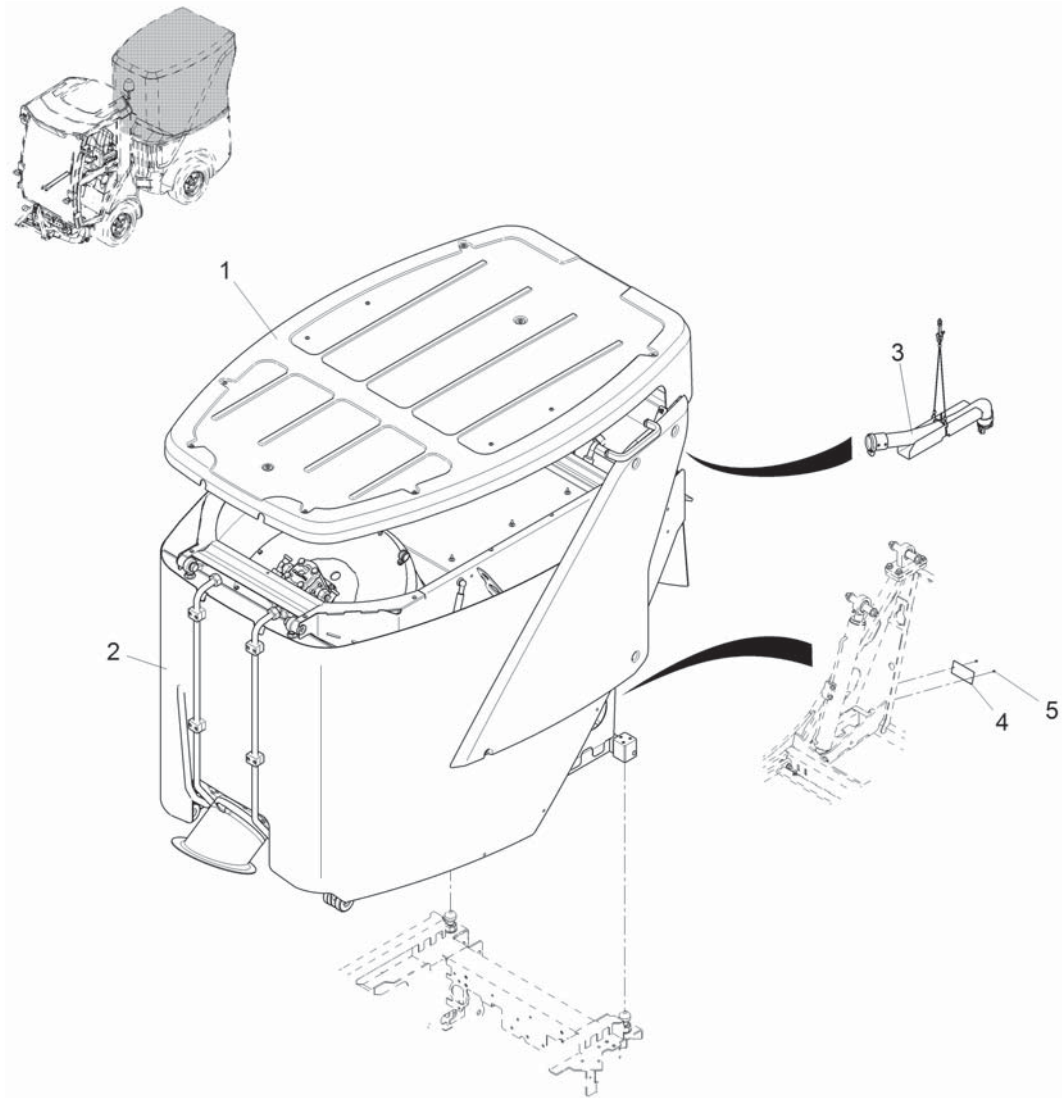

Hopper

PARTS LIST - HOPPER			
ITEM	PART NO.	QTY	DESCRIPTION
1			COVERING CPL.
2			HOPPER
3			CIRCULATION WATER DRAIN HOSE
4	01497270	1	IDENTIFICATION PLATE
5	00025930	2	GROOVED DRIVE STUD