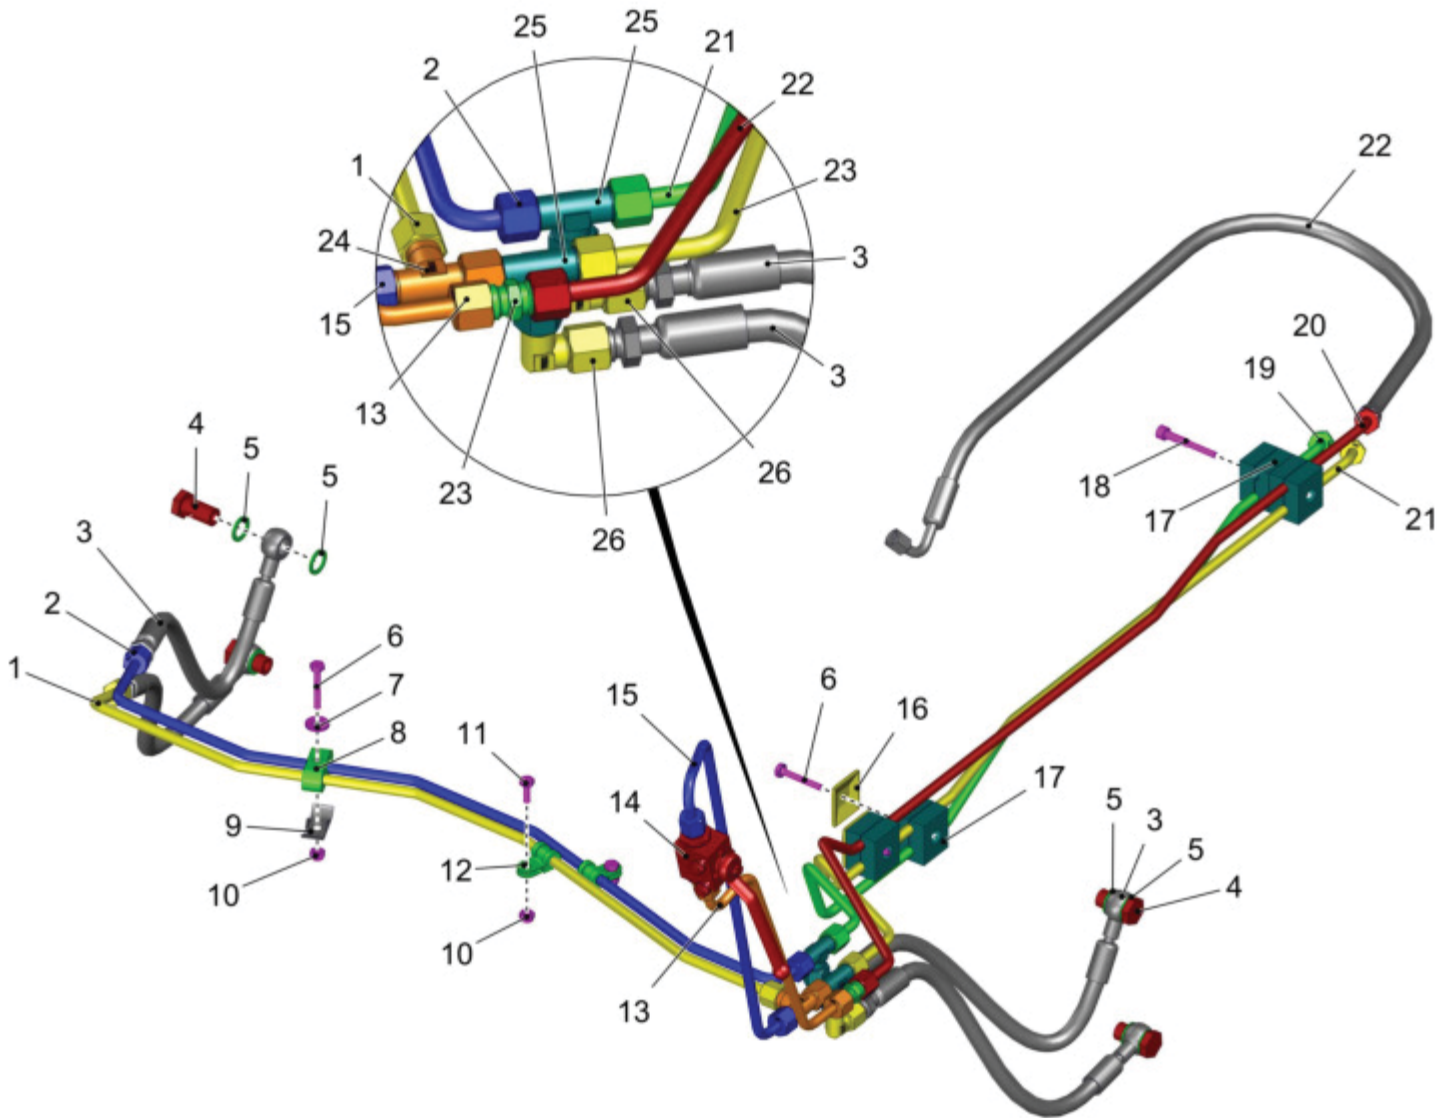

Hydraulics Front of Vehicle

PARTS LIST - HYDRAULICS FRONT OF VEHICLE			
ITEM	PART NO.	QTY	DESCRIPTION
1	03012990	1	HYDRAULIC PIPE
2	03012980	1	HYDRAULIC PIPE
3	01471210	4	HOSE
4	00152310	4	BANJO BOLT
5	01495010	8	SEALING RING
6	00053290	3	HEXAGON SCREW
7	00135120	1	WASHER
8	***	1	SPARE PART ON REQUEST
9	01491870	1	COVER PLATE
10	00051520	3	HEX. NUT
11	00053010	1	HEX.BOLT
12	01112510	2	PIPE CLAMP
13	03013640	1	HYDRAULIC PIPE
14	01093610	1	BALL COCK
15	03013650	1	HYDRAULIC PIPE
16	01143850	2	COVER PLATE
17	01221750	4	PAIR OF CLAMPING
18	01143070	1	SOCKET HEAD SCREW
19	03013010	1	HYDRAULIC PIPE
20	03013000	1	HYDRAULIC PIPE
21	03013020	1	HYDRAULIC PIPE
22	01471080	1	HOSE
23	01473580	1	STRAIGHT SCREW
24	01472100	1	CONNECTION ADJUSTING L-SCREW CONNECTION
25	01013030	2	ADJUSTABLE T-COUPLING
26	01013020	2	ADJUSTMENT ANGLE SCREW CONNECTION