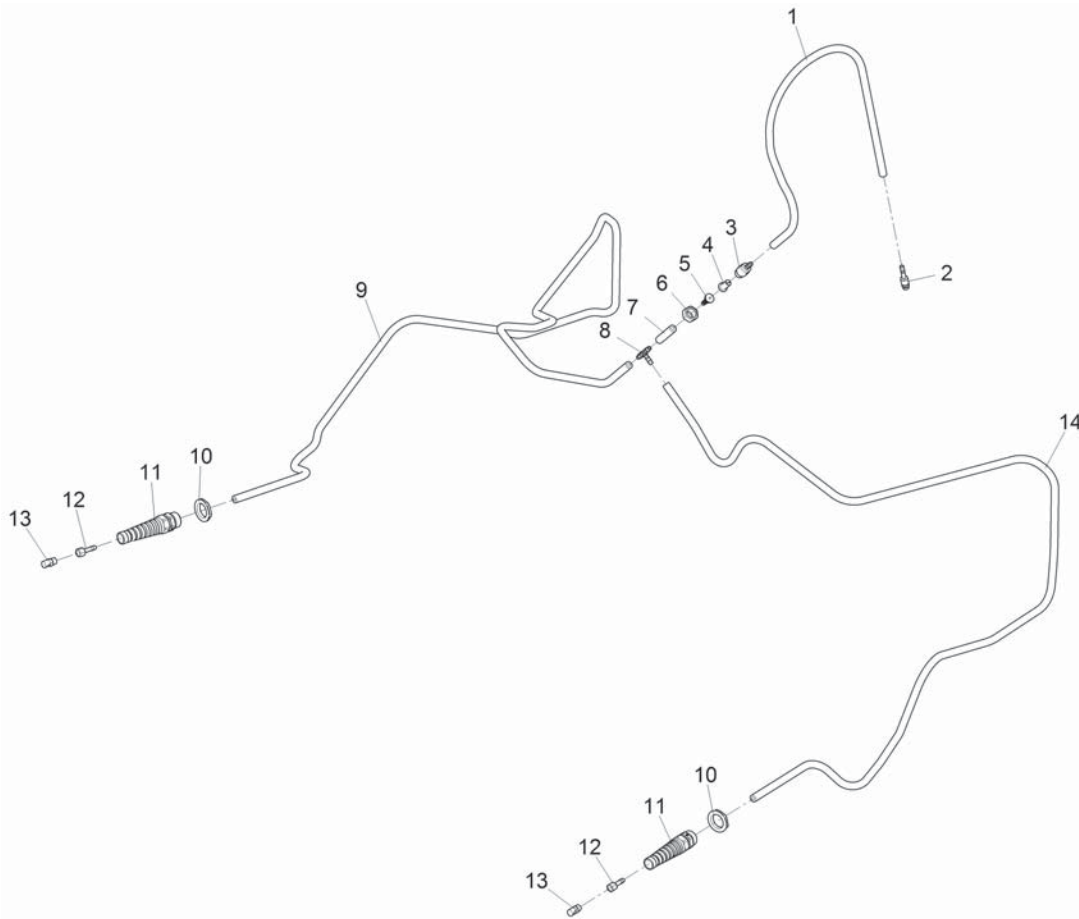

Water Supply

PARTS LIST - WATER SUPPLY

ITEM	PART NO.	QTY	DESCRIPTION
1	01061590	0,700	HOSE
2	01161200	1	CONNECTOR PLUG
3	01066020	1	FILTER RETAINER
4	00874860	1	BALL VALVE FILTER
5	01066030	1	CONNECTING PIECE
6	00874850	1	SLEEVE NUT
7	01061590	0,050	HOSE
8	00707240	1	DISTRIBUTOR
9	01061590	2,220	HOSE
10	01474740	2	SCREWED CABLE
11	01473940	2	SCREWED CABLE GLAND
12	01019500	2	HOSE CLIP
13	01473550	1	WATER NOZZLE
14	01061590	2,220	HOSE