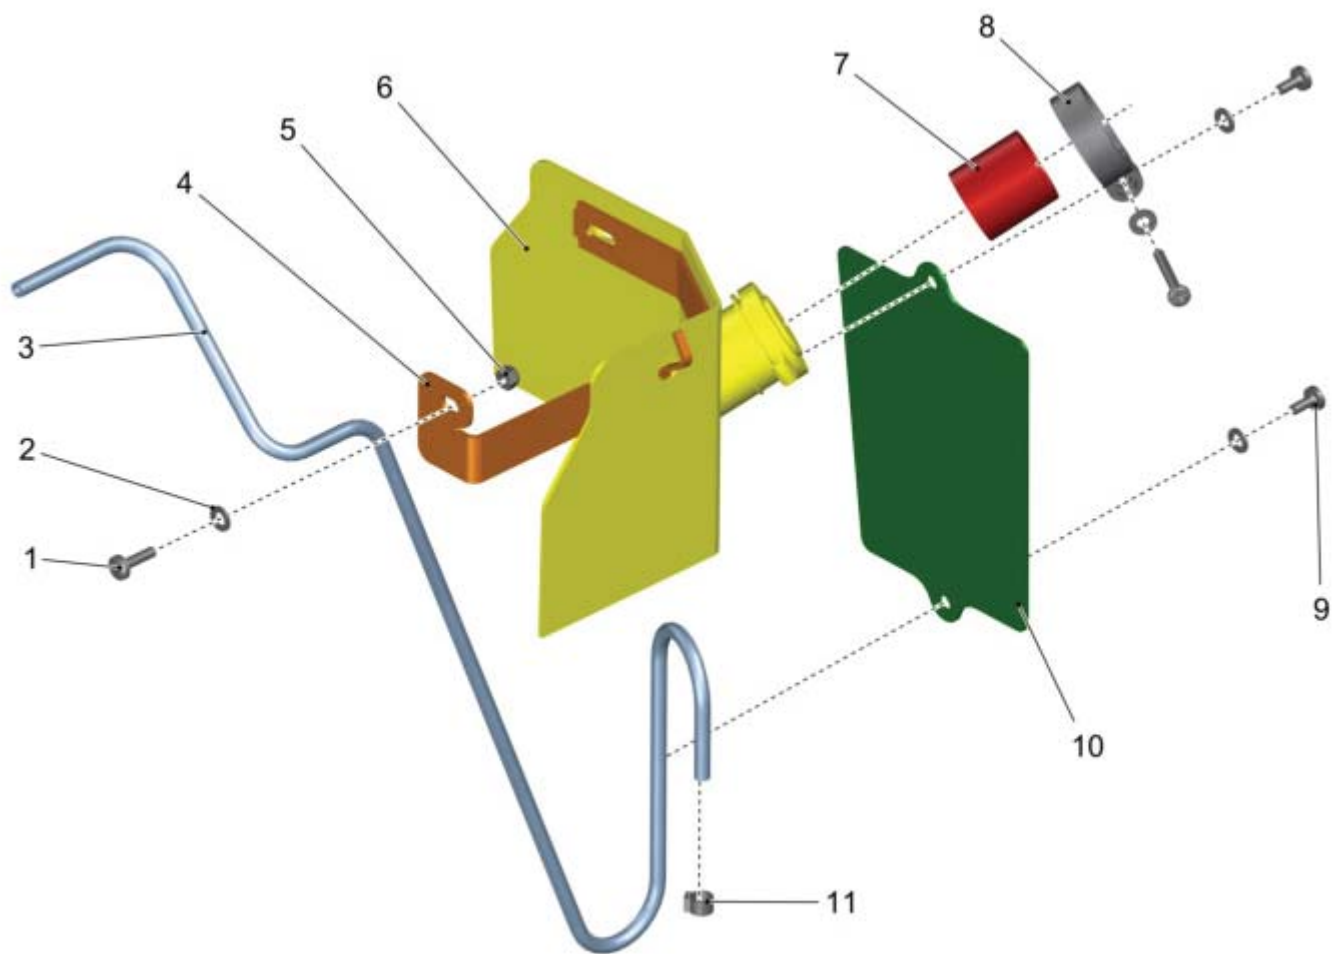

Steering Column

PARTS LIST - STEERING COLUMN			
ITEM	PART NO.	QTY	DESCRIPTION
1	00053530	1	LENS HEAD SCREW
2	00053720	3	WASHER
3	01090200	1	HOSE
4	01500610	1	RETAINER
5	00051340	1	HEX. NUT
6	01065180	1	WATER BAG
7	01476160	1	SLIDE BEARING BUSH
8	01475220	1	PLASTIC CLAMP
9	00101460	2	FILLISTER-HEAD SCREW
10	01476080	1	FLAP
11	01142490	1	CLAMP