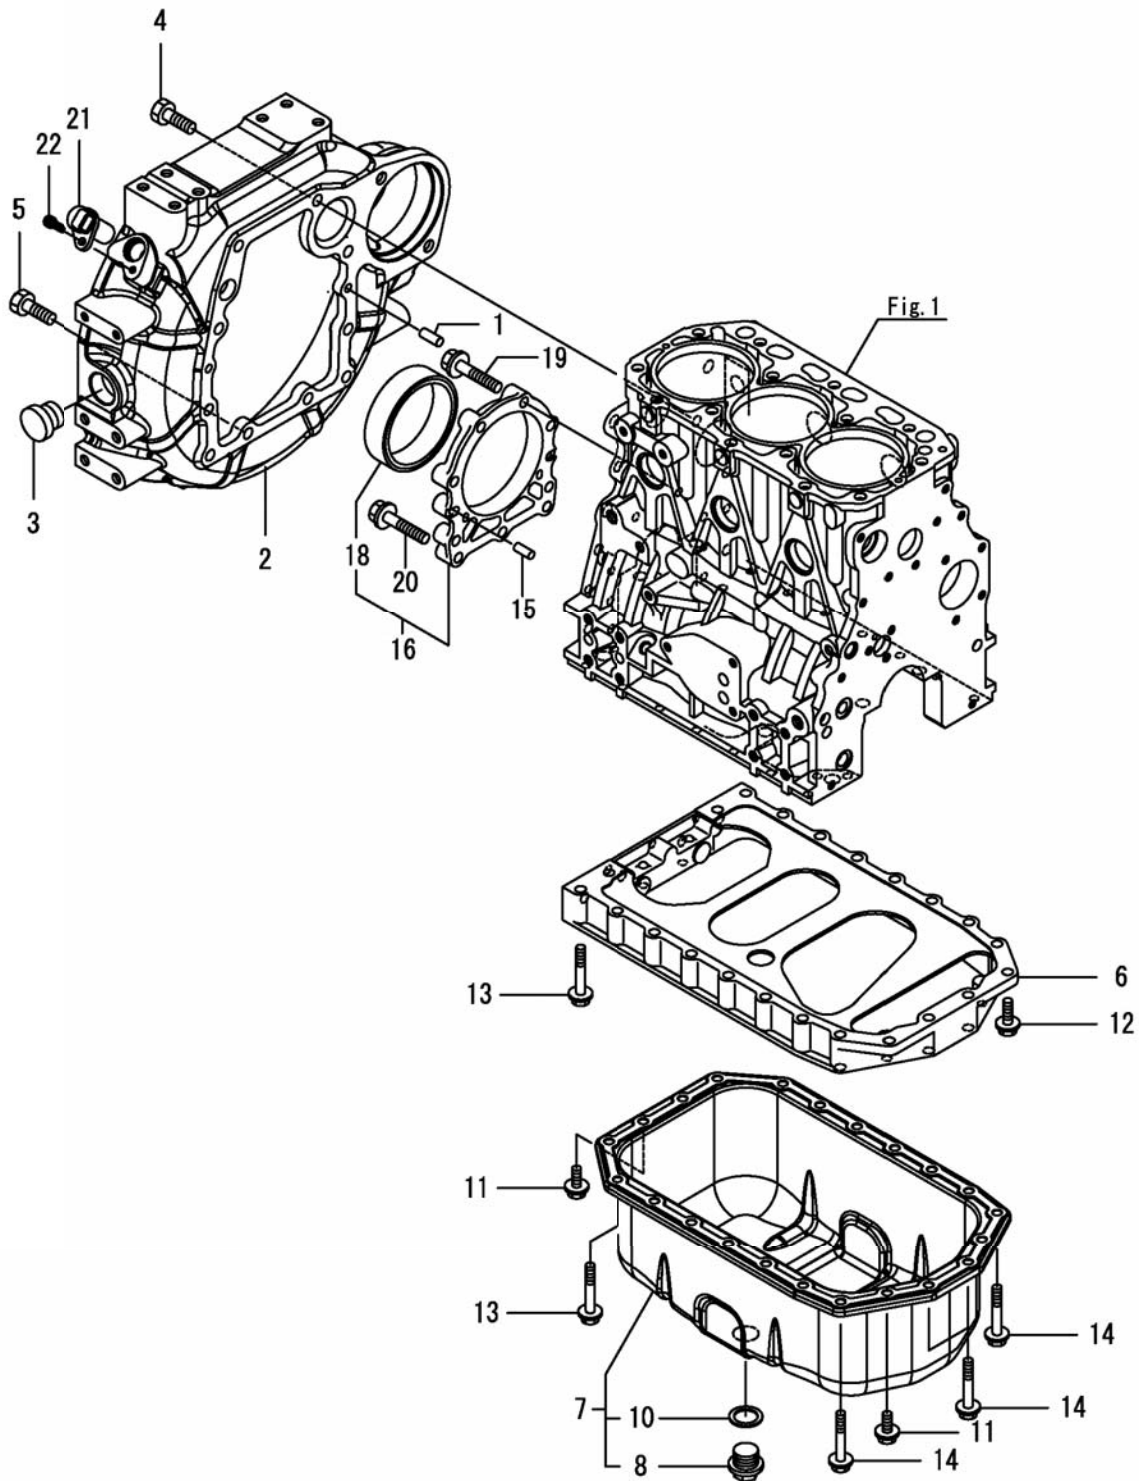

Flywheel housing - Oil Sump

PARTS LIST - FLYWHEEL HOUSING - OIL SUMP

ITEM	PART NO.	QTY	DESCRIPTION
1	129100-01580	2	PIN, PARALLEL 8 X 16
2	129A00-01602	1	HOUSING, FLYWHEEL
3	119620-01750	1	CAP, WHEEL COVER
4	26206-100252	6	BOLT, M10 X 25 PLATED
5	26206-100302	4	BOLT, M10 X 30 PLATED
6	129100-01730	1	SPACER, OIL PAN
7	129136-01780	1	OIL PAN ASSY
8	119640-01640	1	PLUG, DRAIN M22
10	22190-220002	1	WASHER, SEAL 22
11	26106-080162	4	BOLT, M8 X 16 PLATED
12	26106-080252	2	BOLT, M8 X 25 PLATED
13	26106-080452	16	BOLT, M8 X 45 PLATED
14	26106-080502	4	BOLT, M8 X 50 PLATED
15	129100-01580	2	PIN, PARALLEL 8X16
16	129648-01600	1	CASE ASSY, OIL SEAL
18	129648-01780	1	SEAL, OIL
19	129486-01670	6	BOLT, M8 X 30
20	26106-080352	3	BOLT, M8 X 35 PLATED
21	129A00-21710	1	SENSOR, FLYWHEEL
22	26450-060162	1	BOLT, M6 X 16