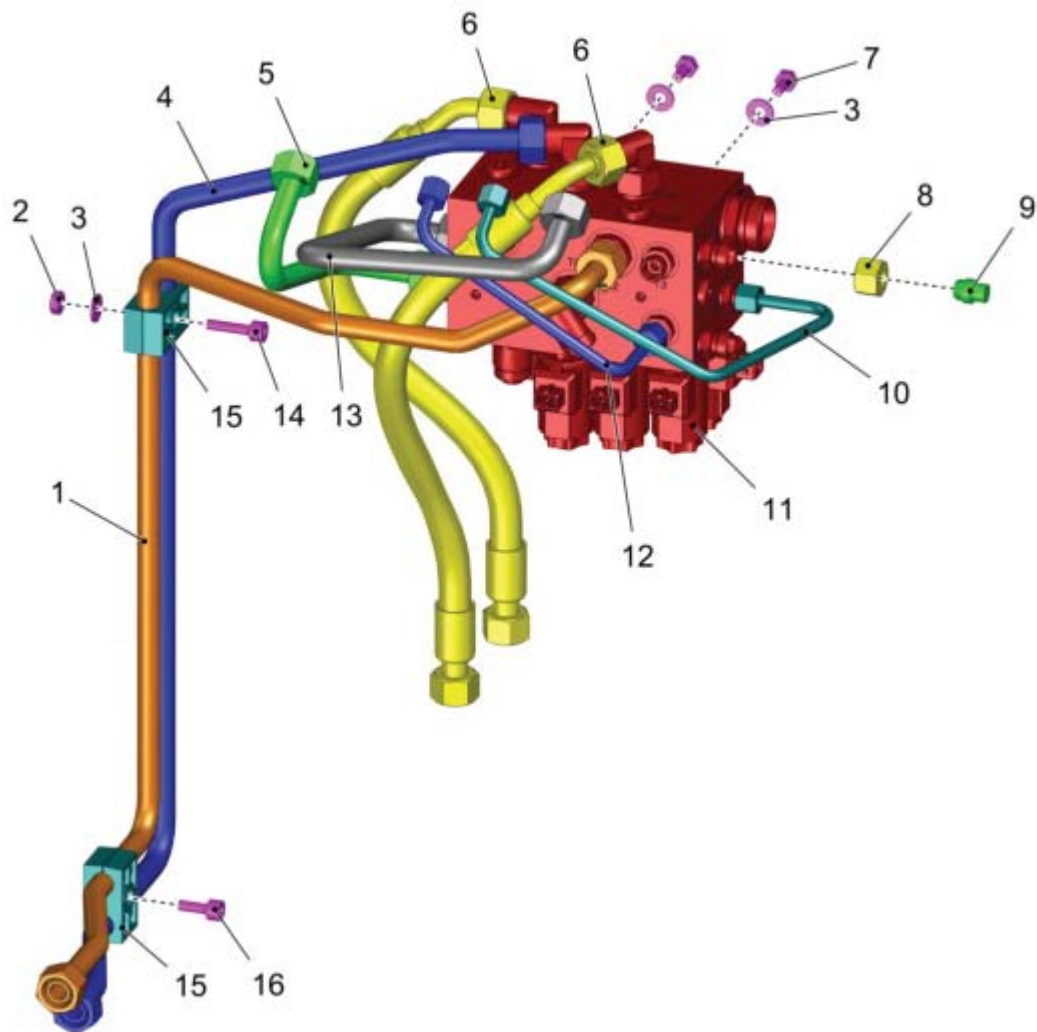

Hydraulics Rear of Vehicle

PARTS LIST - HYRAULICS REAR OF VEHICLE

ITEM	PART NO.	QTY	DESCRIPTION
1	03022740	1	HYDRAULIC PIPE
2	00053350	1	HEX. NUT
3	00740090	3	DETENT EDGED WASHER
4	03022750	1	HYDRAULIC PIPE
5	03013090	1	HYDRAULIC PIPE
6	01472090	2	HOSE
7	00053080	2	HEXAGON SCREW
8	01080630	1	SLEEVE NUT
9	01142130	1	GLAND
10	03023120	1	HYDRAULIC PIPE
11	01470210	1	VALVE MANIFOLD 2
12	03013580	1	HYDRAULIC PIPE
13	03013590	1	HYDRAULIC PIPE
14	00071450	1	SOCKET HEAD SCREW
15	01132160	2	PAIR OF CLAMPING
16	00045540	1	CYLINDER HEAD SCREW