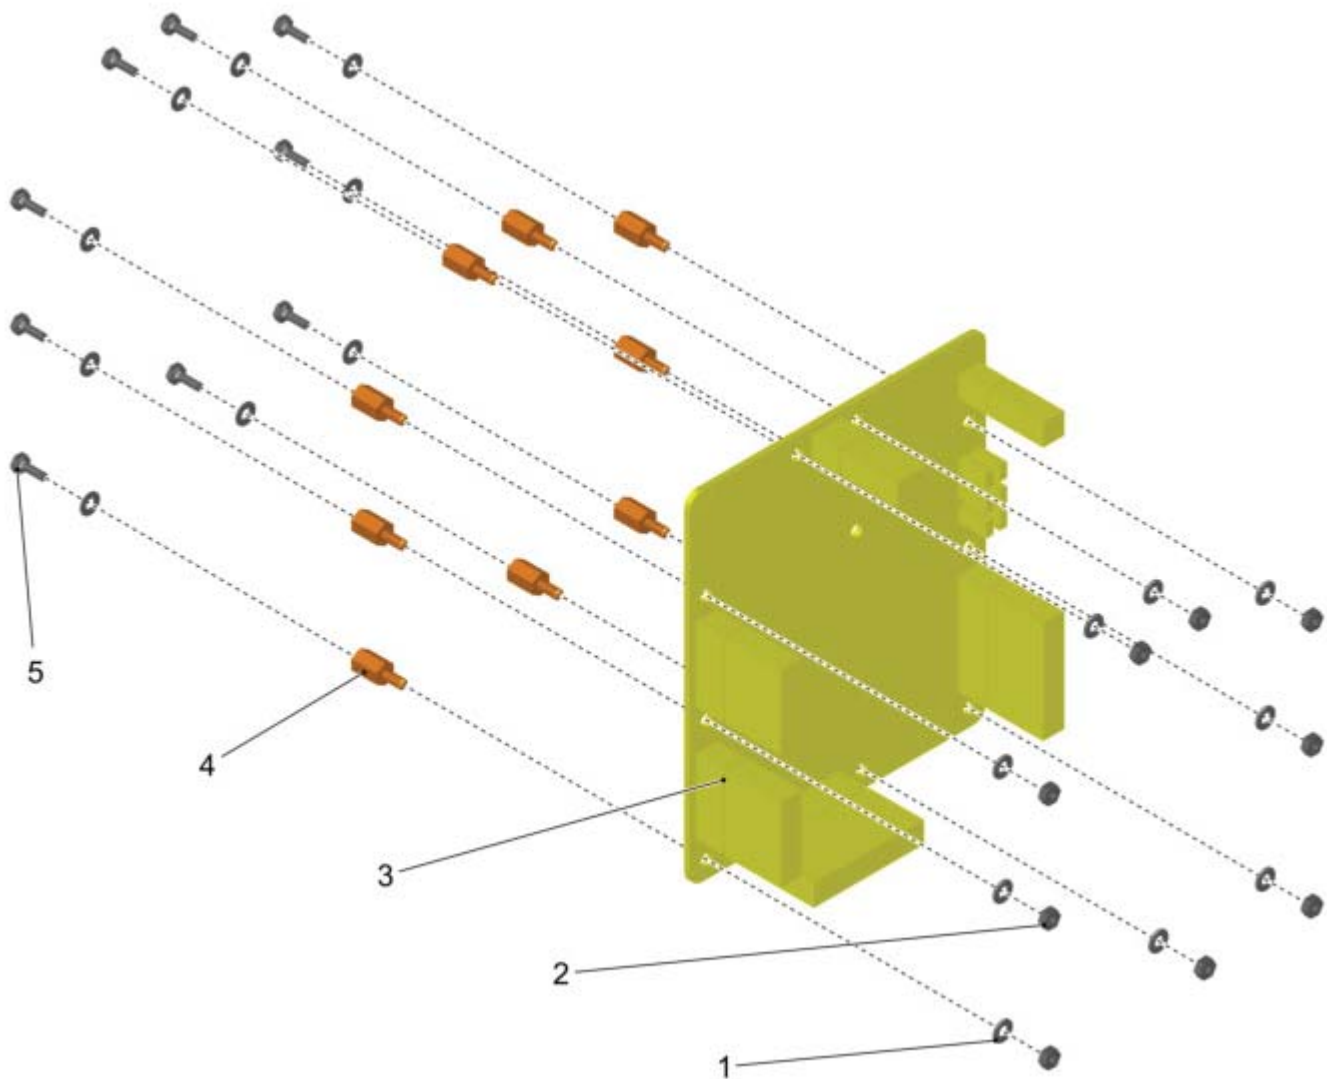

Control Unit Assembly

PARTS LIST - CONTROL UNIT ASSEMBLY			
ITEM	PART NO.	QTY	DESCRIPTION
1	00053710	18	WASHER
2	00052810	9	HEX. NUT
3	01470040	1	HYDRAULIC CONTROL UNIT
4	00053680	9	DISTANCE BOLT
5	00058580	9	HEX.BOLT