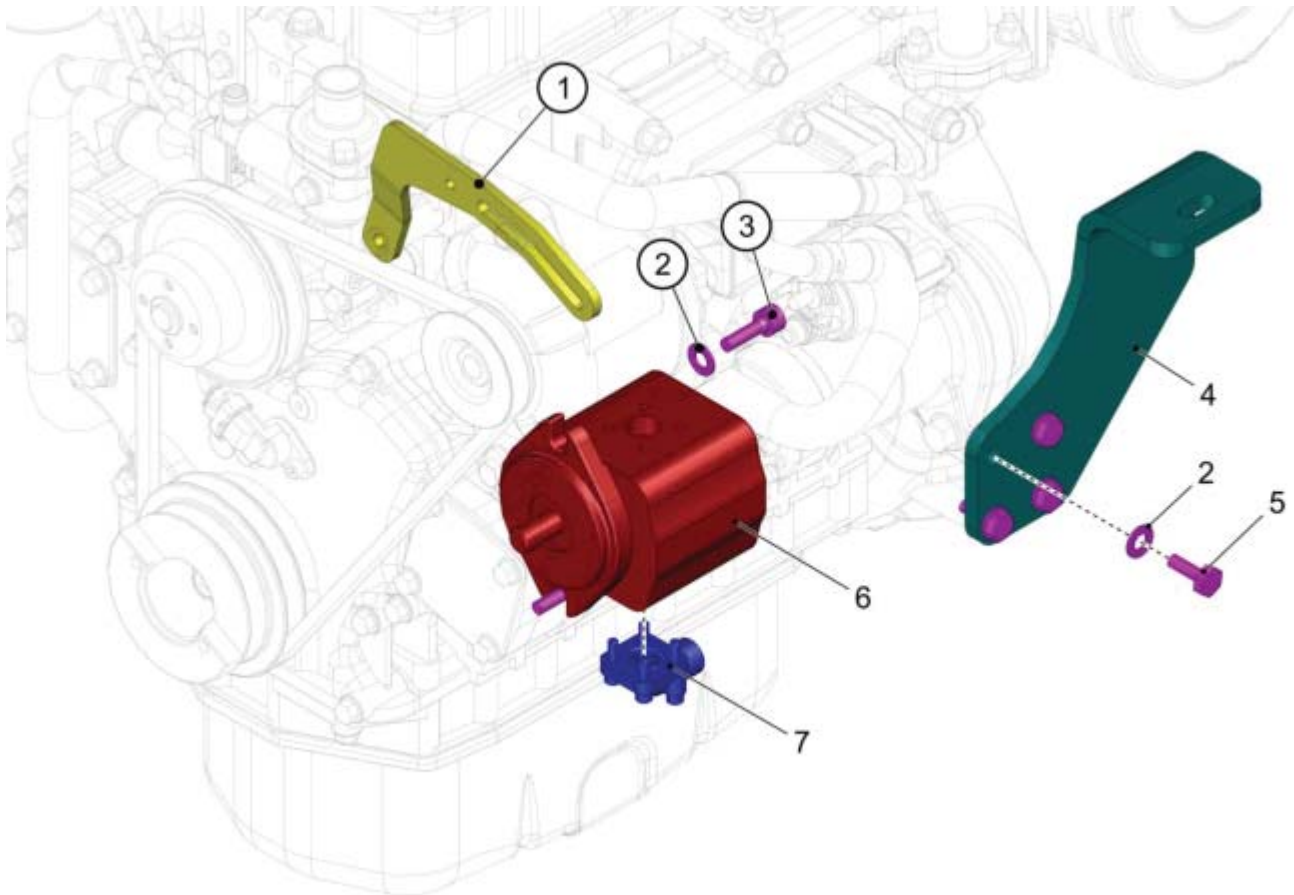

Motor Group

PARTS LIST - MOTOR GROUP

ITEM	PART NO.	QTY	DESCRIPTION
1	01145510	1	CLAMPING LEVER
2	00870090	6	DETENT EDGED WASHER
3	00125430	2	CYLINDER HEAD SCREW
4	01476760	1	ENGINE MOUNT L.H.
5	00053310	6	HEXAGON SCREW
6	01470090	1	GEARED PUMP
7	01010670	1	FLANGE SCREWING