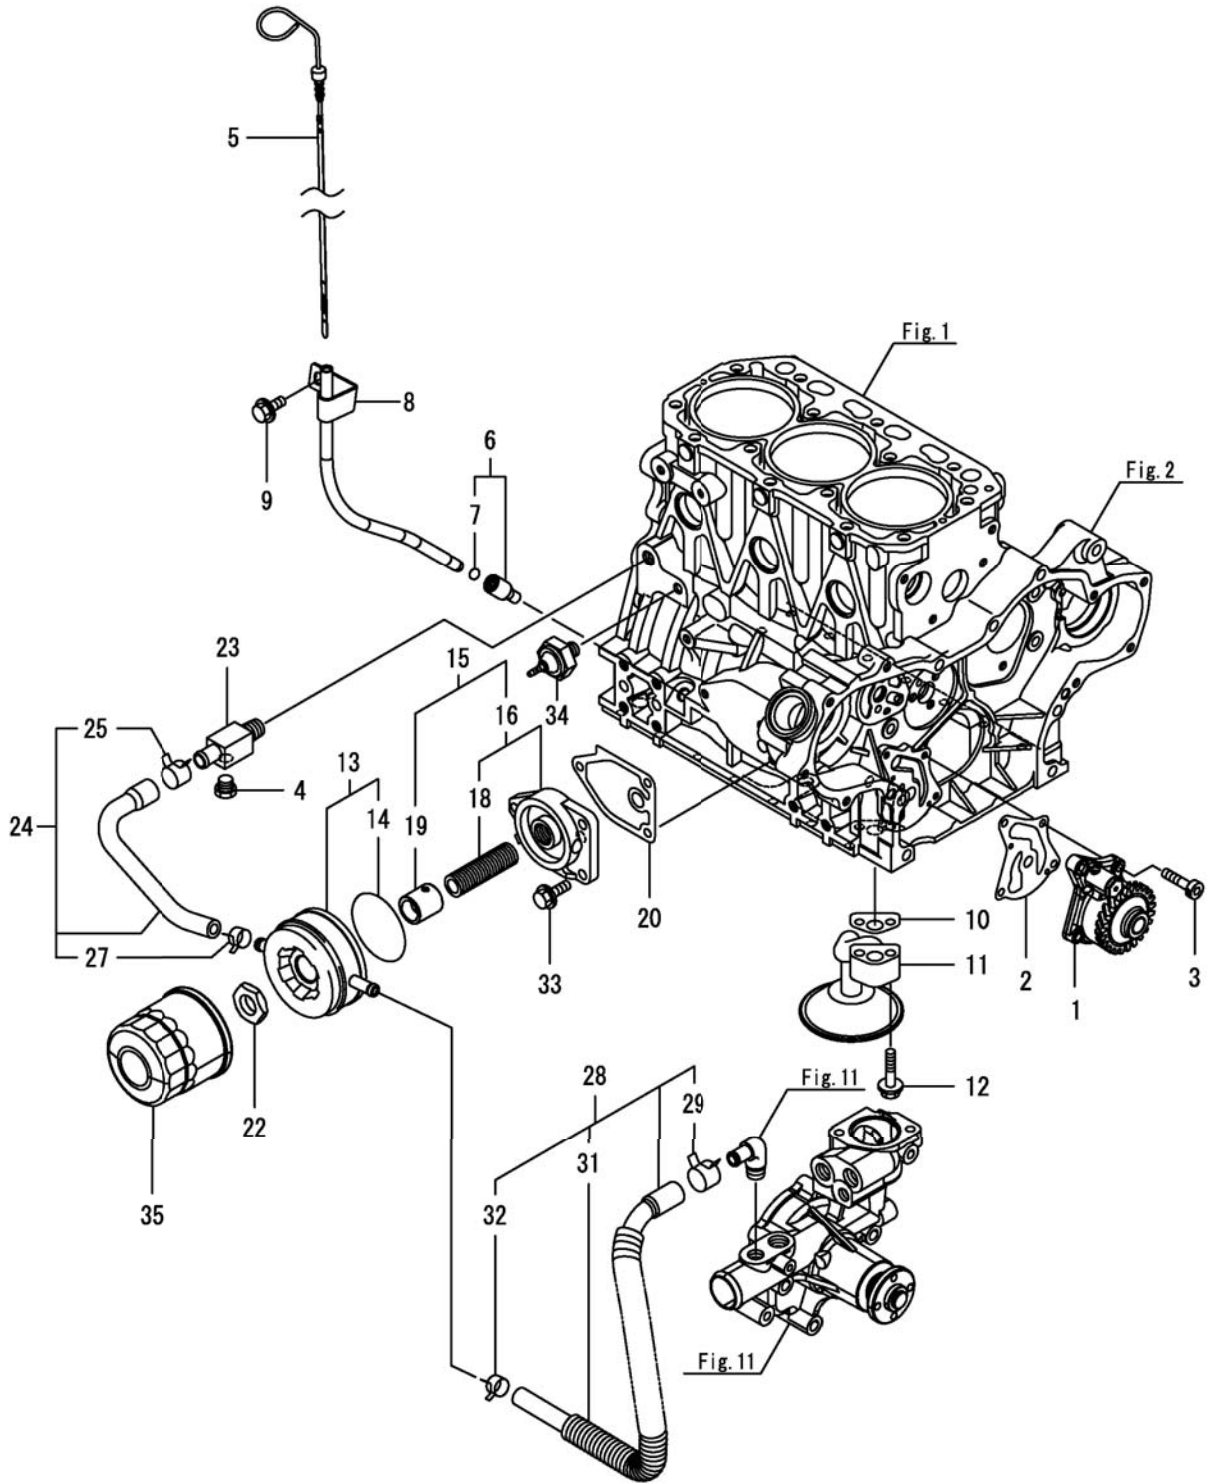

Lub. Oil System

PARTS LIST - LUB. OIL SYSTEM			
ITEM	PART NO.	QTY	DESCRIPTION
1	129A00-32000	1	PUMP ASSY, OIL
2	129486-32020	1	GASKET, PUMP
3	26450-060252	4	BOLT, M6 X 25
4	171056-49120	1	PLUG, DRAIN R1/4
5	129601-34801	1	DIPSTICK, OIL
6	119260-34810	1	GUIDE, DIPSTICK
7	24316-240100	1	O-RING, 4DP10A
8	129A00-34870	1	GUIDE, DIPSTICK
9	26106-080162	1	BOLT, M8 X 16
10	129150-35042	1	GASKET, INLET PIPE
11	129100-35301	1	PIPE ASSY, OIL INLET
12	26106-080352	2	BOLT, M8 X 35 PLATED
13	129508-33031	1	COOLER ASSY, OIL
14	129508-33060	1	GASKET, COOLER
15	129508-35100	1	BRACKET ASSY,LO
16	129006-35100	1	BRACKET, ASSEMBLY, FILTER
18	129417-35150	1	STUD, M20 X 67 COLLAR,
19	129508-35150	1	OIL-COOLER
20	129150-35111	1	GASKET, BRACKET
22	124085-35350	1	NUT, M20
23	129006-44480	1	JOINT, R02
24	129508-49030	1	HOSE ASSY, COOLER IN
25	171008-03990	1	CLAMP, HOSE 18.5
27	23080-015000	1	CLAMP, 15
28	129006-49040	1	HOSE ASSY,COOLER OUT
29	171008-03990	1	CLAMP, HOSE 18.5 TUBE,
31	129642-49180	1	CORRUGATED 19
32	23080-015000	1	CLAMP, 15
33	26106-080202	3	BOLT, M8 X 20 PLATED
34	114250-39450	1	SWITCH, HYDRAULIC
35	129150-35153	1	FILTER ASSY, D80 X 80L