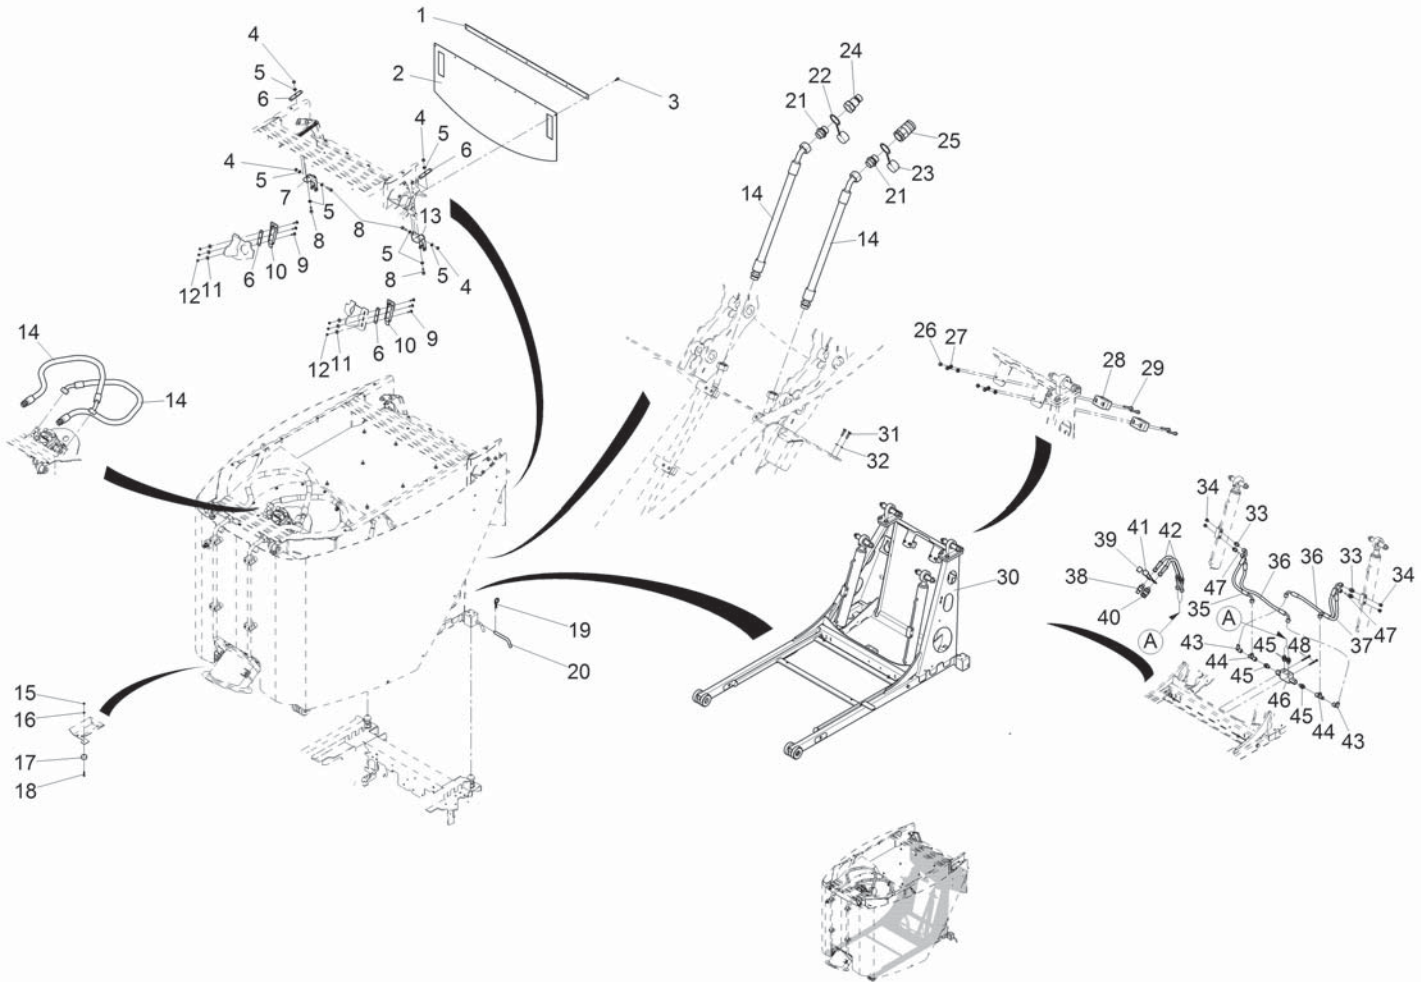

Hopper - Part 2

PARTS LIST - HOPPER - PART 2

ITEM	PART NO.	QTY	DESCRIPTION
1	01471630	1	STRIP
2	01475440	1	APRON
3	00539730	7	SCREW
4	00101540	4	HEX. NUT
5	00101550	8	WASHER
6	01475580	4	PLATE
7	01475810	1	HOOK L.H.
8	01017630	4	CYLINDER HEAD SCREW
9	01082530	6	LENS FLANGE SCREW
10	01063350	2	TOGGLE TYPE FASTENER
11	00854210	6	WASHER
12	00102140	6	HEX. NUT
13	01475930	1	HOOK R.H.
14	01471960	4	HOSE
15	00970190	1	HEX. NUT
16	00874720	1	WASHER
17	01161770	1	SOLENOID
18	01221710	1	COUNTERSUNK SCREW
19	00741270	2	COTTER PIN
20	01161910	2	LINCH PIN
21	01061870	2	STRAIGHT SCREW CONNECTION
22	01142300	1	DUST CAP
23	01142310	1	DUST CAP
24	01221810	1	CONNECTOR PLUG
25	01221800	1	COUPLING SLEEVE
26	00051520	4	HEX. NUT
27	00053730	4	WASHER
28	01497280	2	PAIR OF CLAMPING
29	00107490	4	CYLINDER HEAD SCREW
30		1	CHANGE RACK CPL.
31	00854190	8	HEXAGON SCREW
32	00102150	8	WASHER
33	01473560	4	LOCKING SCREW
34	01016410	4	STRAIGHT SCREW CONNECTION
35	01473010	1	HOSE
36	01473030	2	HOSE
37	01473020	1	HOSE
38	01160060	1	CONNECTOR PLUG
39	01142340	1	DUST CAP RED
40	01160070	1	COUPLING SLEEVE
41	01142330	1	DUST CAP
42	01221220	2	PRESSURE HOSE
43	01013020	2	ADJUSTMENT ANGLE SCREW CONNECTION
44	01472100	2	ADJUSTING L-SCREW CONNECTION
45	00870240	4	STRAIGHT SCREW CONNECTION
46	01111000	1	BACK-PRESSURE VALVE
47	00538160	2	WASHER
48	00053060	2	HEX.BOLT