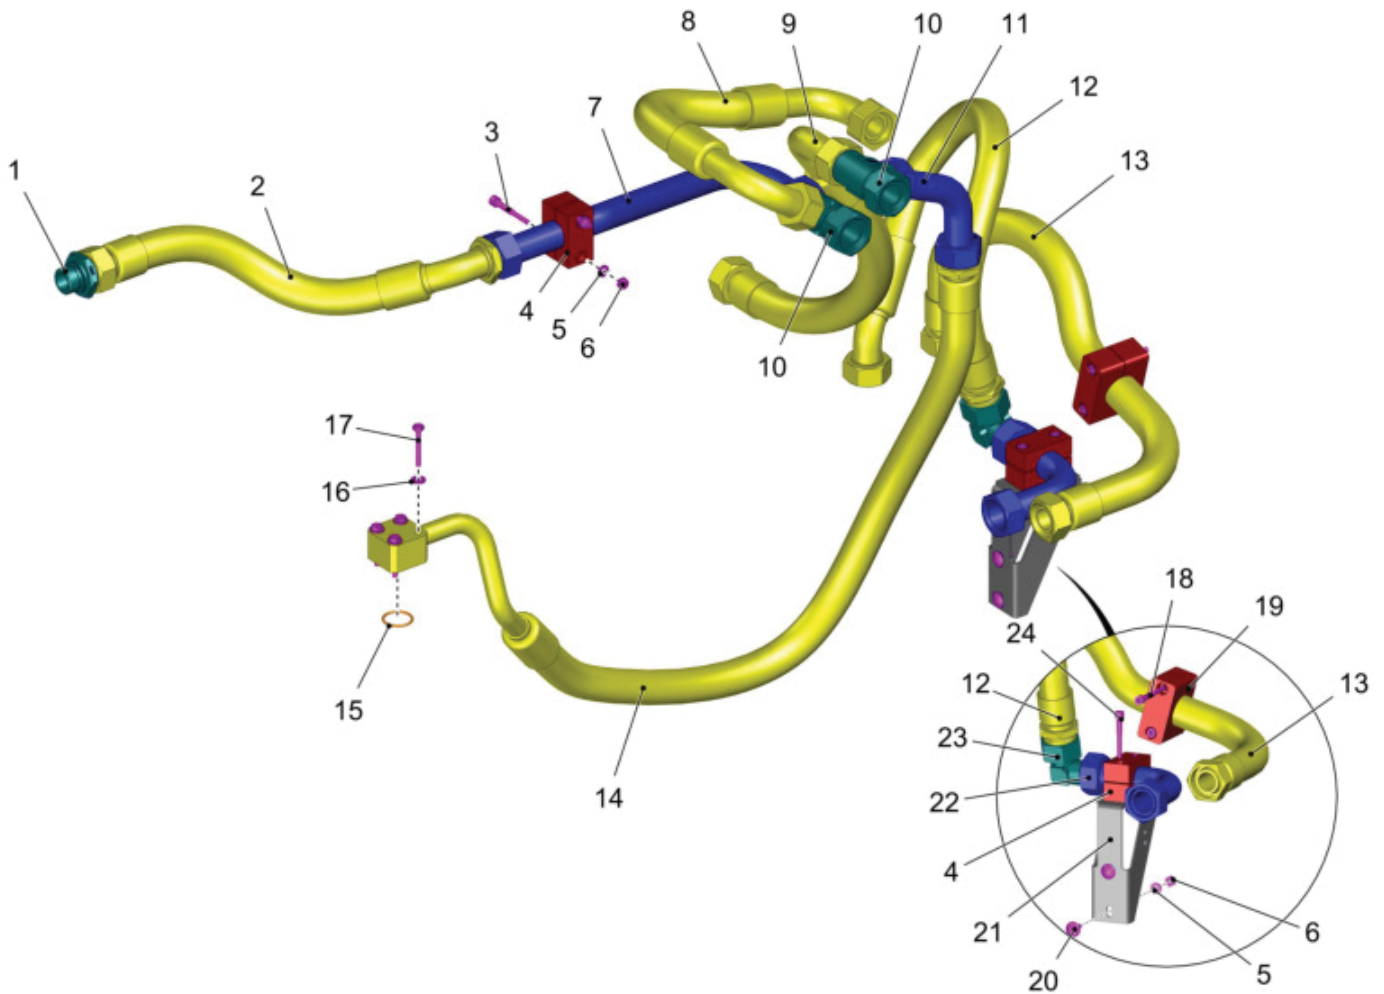

Hydraulics Rear of Vehicle

PARTS LIST - HYDRAULICS REAR OF VEHICLE			
ITEM	PART NO.	QTY	DESCRIPTION
1	01140520	1	STRAIGHT SCREW CONNECTION
2	01477520	1	HYDRAULIC HOSE
3	00102130	2	CYLINDER HEAD SCREW
4	01082720	2	PAIR OF CLAMPING
5	00053730	1	WASHER
6	00051520	2	HEX. NUT
7	03023050	1	HYDRAULIC PIPE
8	01477330	1	HYDRAULIC HOSE
9	01477600	1	HYDRAULIC HOSE
10	01165070	2	SCREW CONNECTION -L
11	03022880	1	HYDRAULIC PIPE
12	01477540	1	HYDRAULIC HOSE
13	01477750	1	HYDRAULIC HOSE
14	01476890	1	HYDRAULIC HOSE 25 DX-935
15	01146200	1	O-RING
16	00730940	4	DETENT EDGED WASHER
17	00053050	4	HEX.BOLT
18	01271540	2	SOCKET HEAD SCREW
19	01477410	1	PAIR OF CLAMPING
20	00076540	2	ROUND HEAD SCREW
21	01476770	1	RETAINER
22	03023110	1	HYDRAULIC PIPE
23	01142160	1	ADJUSTMENT ANGLE SCREW CONNECTION
24	01143070	2	SOCKET HEAD SCREW