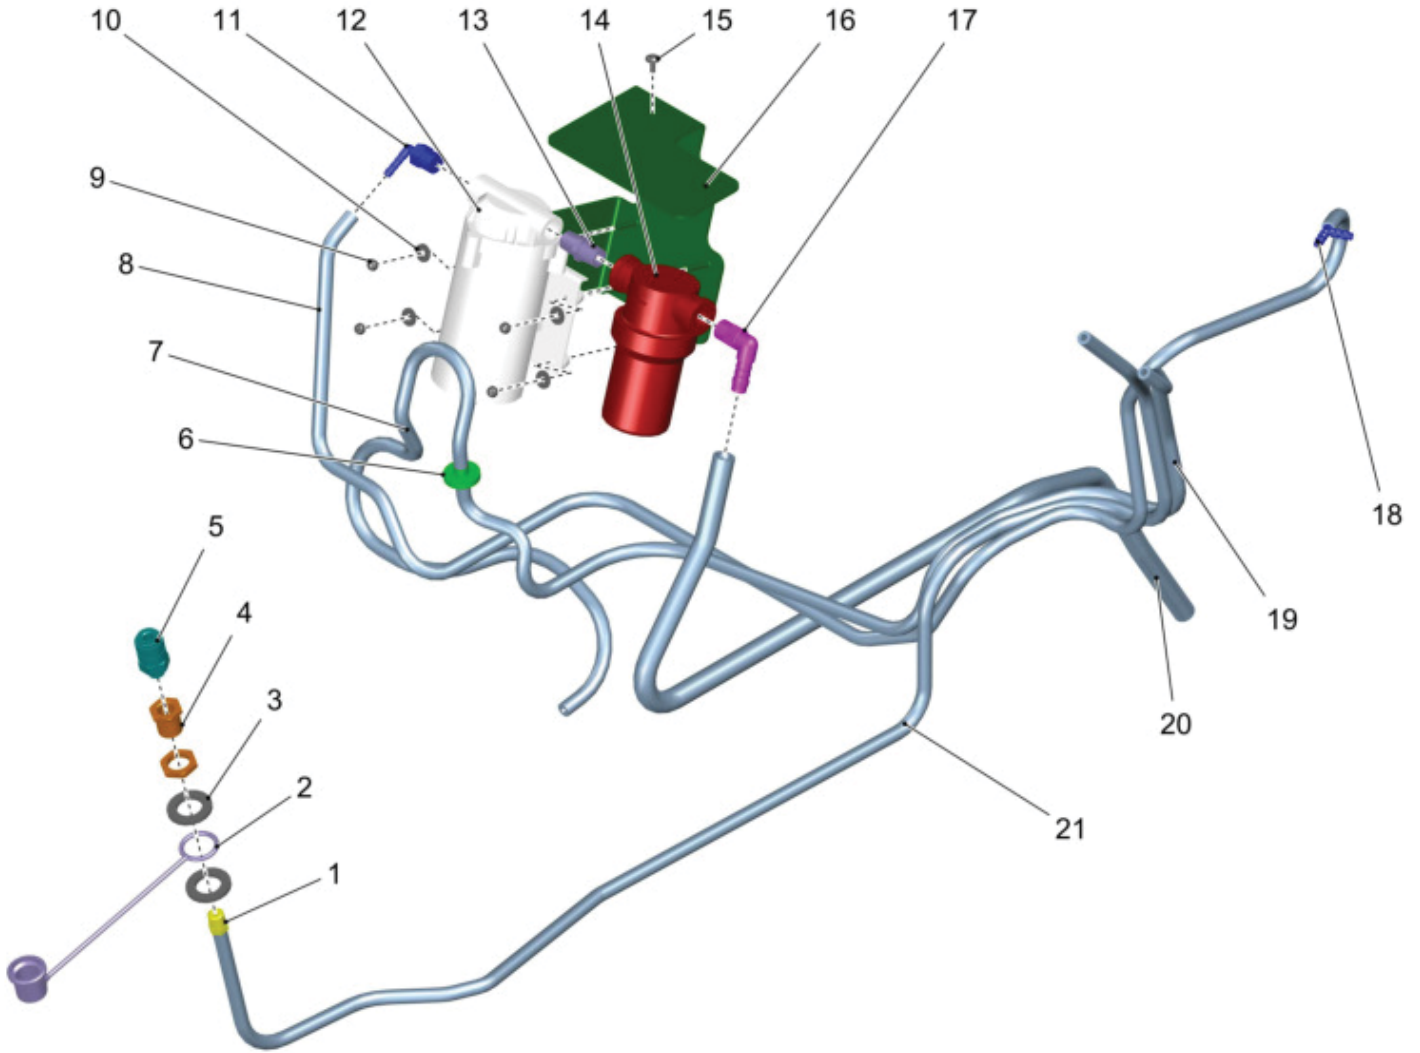

Watersystem

PARTS LIST - WATERSYSTEM			
ITEM	PART NO.	QTY	DESCRIPTION
1	01161220	1	SCREWED PLUG
2	01142290	1	DUST CAP
3	00053810	2	WASHER
4	01016090	1	BULKHEAD UNION
5	01016420	1	COUPLING SOCKET
6	01472800	1	REDUCER
7	01061590	0.460	HOSE
8	01061590	1.600	HOSE
9	00051340	4	HEX. NUT
10	00555520	4	WASHER
11	01066760	1	SCREWED PLUG
12	01225370	1	PUMP
13	00861750	1	DOUBLE NIPPLE
14	00021730	1	FILTER
15	01168030	1	LENS FLANGE SCREW
16	---	1	SPARE PART ON REQUEST
17	00020020	1	ANGLE SOCKET
18	00707240	1	DISTRIBUTOR
19	01061590	1	HOSE
20	00112010	1	HOSE
21	01061590	1	HOSE