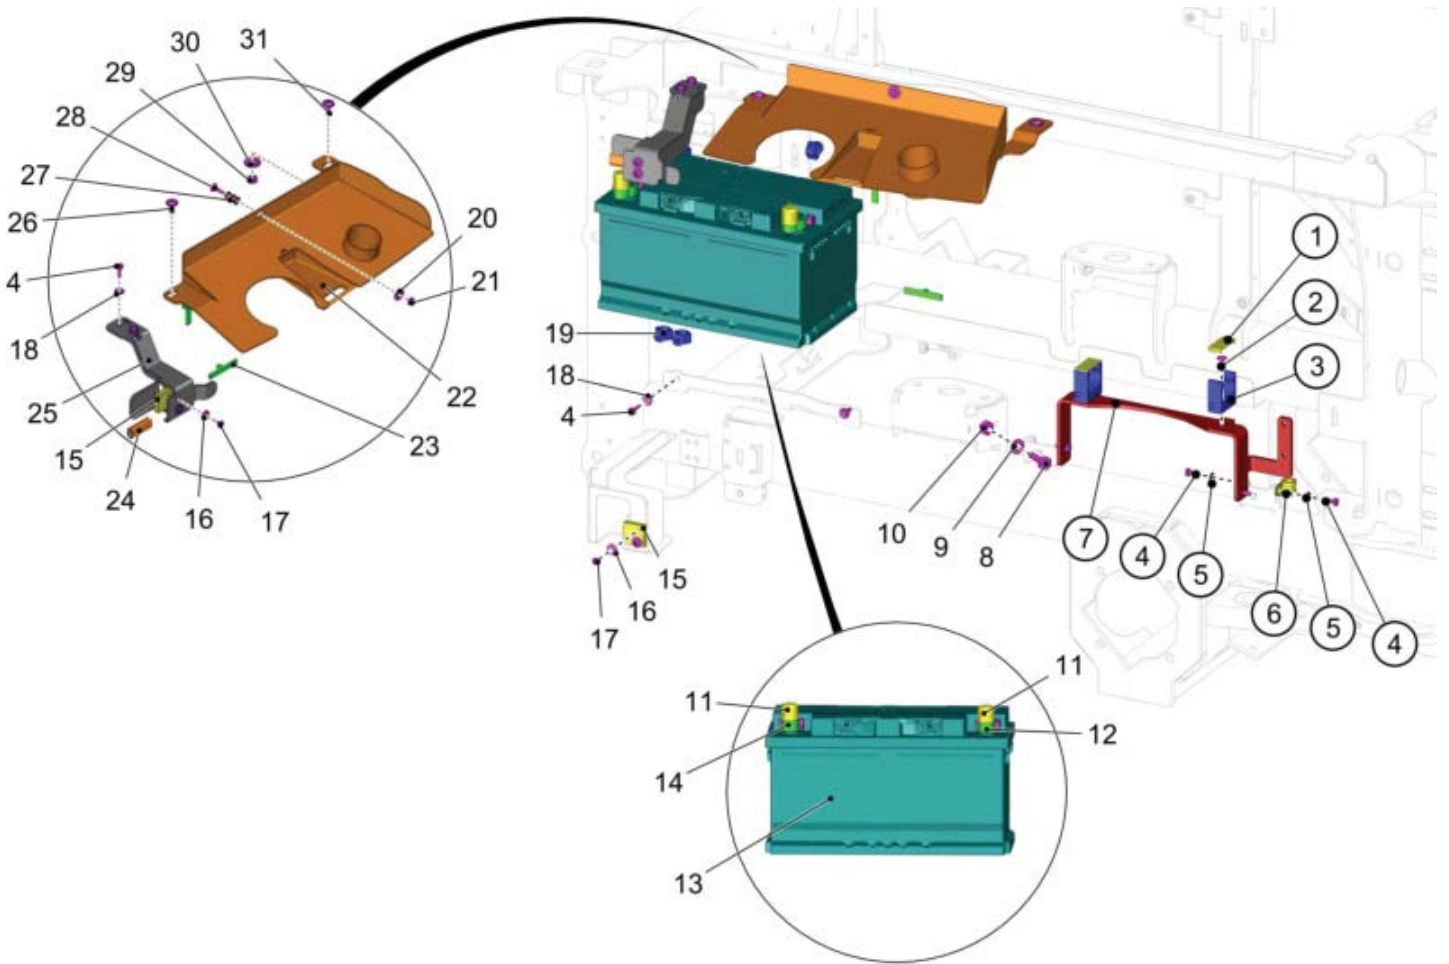

Rear End of Vehicle

PARTS LIST - REAR END OF VEHICLE			
ITEM	PART NO.	QTY	DESCRIPTION
1	---	2	SPARE PART ON REQUEST
2	01000850	2	LENS FLANGE SCREW
3	01477570	2	HOSE SUPPORT
4	00053010	9	HEX.BOLT
5	00740280	5	WASHER
6	00130250	1	PIPE CLAMP
7	01477420	1	CROSS BEAM
8	00053160	1	HEXAGON SCREW
9	00870090	1	DETENT EDGED WASHER
10	00053360	1	HEX. NUT
11	01475760	2	PROTECTION CAP BLACK
12	01475640	1	BATTERY TERMINAL (+)
13	01490380	1	BATTERY
14	01475730	1	BATTERY TERMINAL (-)
15	01476990	2	STOP
16	00555520	4	WASHER
17	00905520	4	ROUND HEAD SCREW
18	00730940	4	DETENT EDGED WASHER
19	01370710	9	RETAINER HOLDER CORRUGATED HOSE
20	00854210	1	WASHER
21	00102140	1	HEX. NUT
22	03022500	1	RETAINER
23	---	2	SPARE PART ON REQUEST
24	00161240	0.04	EDGE PROTECTION
25	01477650	1	STOP
26	01006820	1	LENS FLANGE SCREW
27	00102150	3	WASHER
28	01092780	1	LENS FLANGE SCREW
29	00051510	1	HEX. NUT
30	00042900	1	WASHER
31	01074320	1	LENS FLANGE SCREW