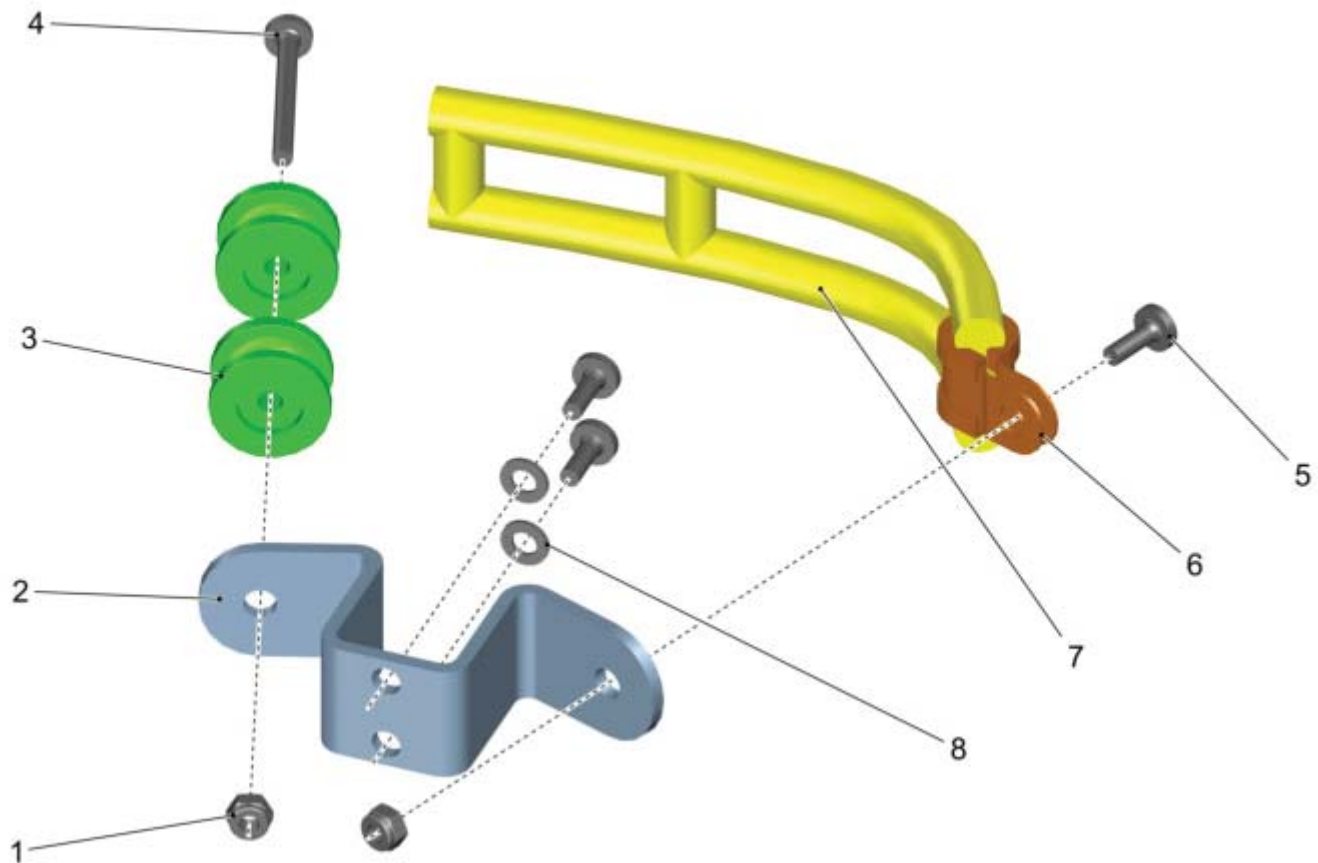

Holder

PARTS LIST - HOLDER			
ITEM	PART NO.	QTY	DESCRIPTION
1	00051340	2	HEX. NUT
2	01473820	1	SHEET METAL
3	01472920	2	ROUND HEAD
4	00101870	1	FILLISTER-HEAD SCREW
5	00108650	3	FILLISTER-HEAD SCREW
6	00109470	1	TUBE CLAMP
7	---	1	SPARE PART ON REQUEST
8	00053720	2	WASHER