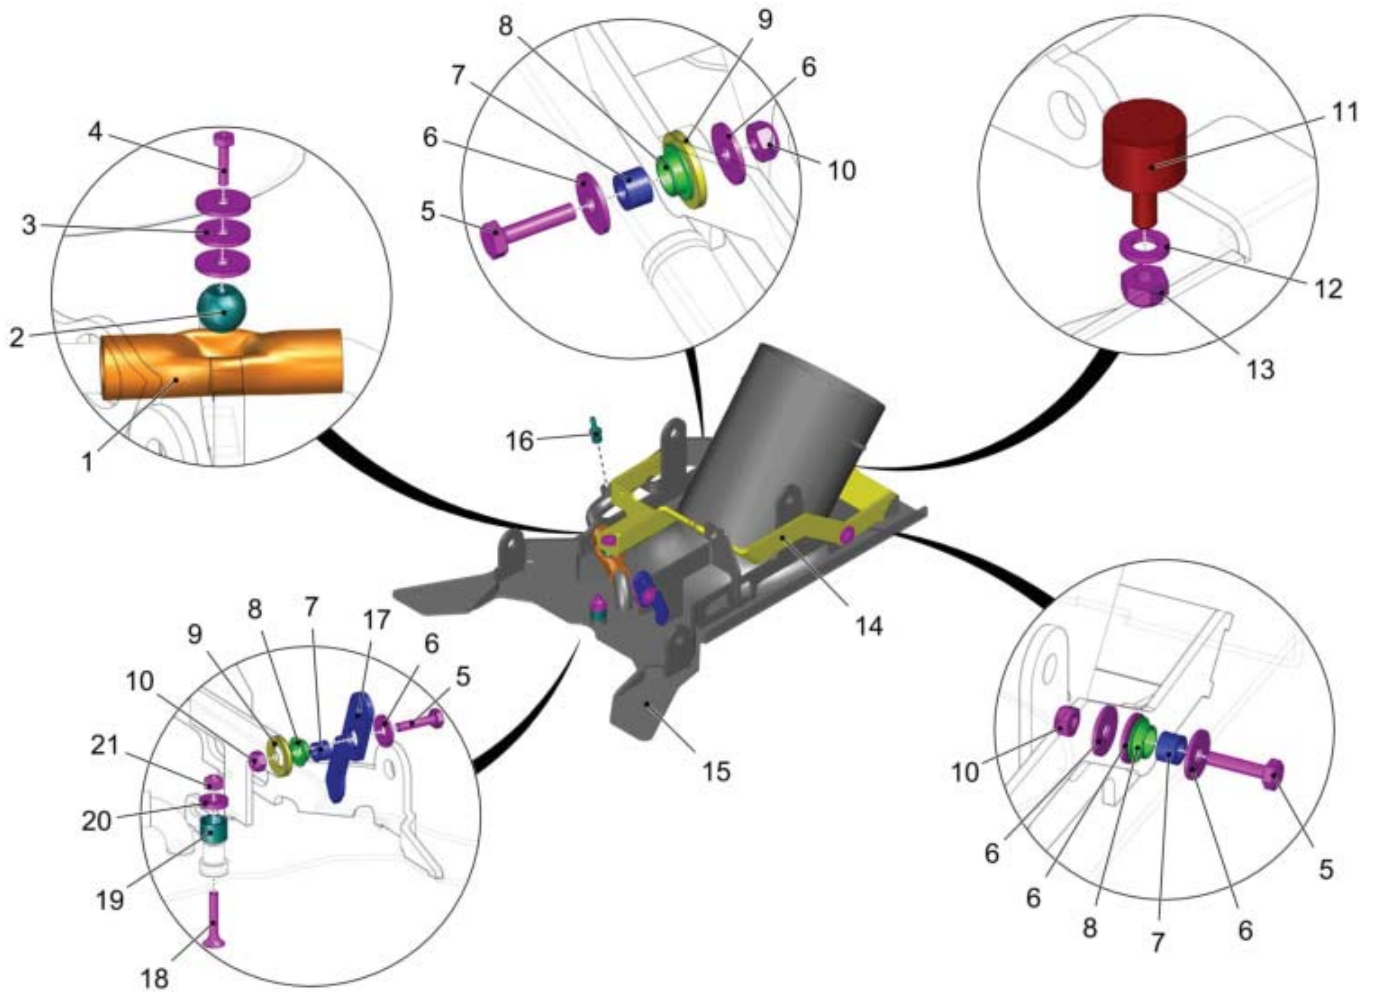

Base Suction Unit

PARTS LIST - BASE SUCTION UNIT			
ITEM	PART NO.	QTY	DESCRIPTION
1	01497520	1	SEALING MEMBER
2	01497590	1	BUTTON BLACK
3	00153200	3	WASHER
4	00106160	1	HEX.BOLT
5	01078690	3	HEXAGON SCREW
6	00902280	6	WASHER
7	01271490	3	BEARING BUSH
8	01130080	3	SLIDE BEARING BUSH
9	01142410	2	WASHER
10	00101540	3	HEX. NUT
11	00854090	1	STOP BUFFER
12	00053730	1	WASHER
13	00102140	1	HEX. NUT
14	01471500	1	ROCKER
15	01471490	1	BASE PLATE
16	01161220	1	SCREWED PLUG
17	01472790	1	LEVER
18	00903480	1	COUNTERSUNK SCREW
19	01472560	1	BUSHING
20	00695300	1	WASHER
21	00051510	1	HEX. NUT