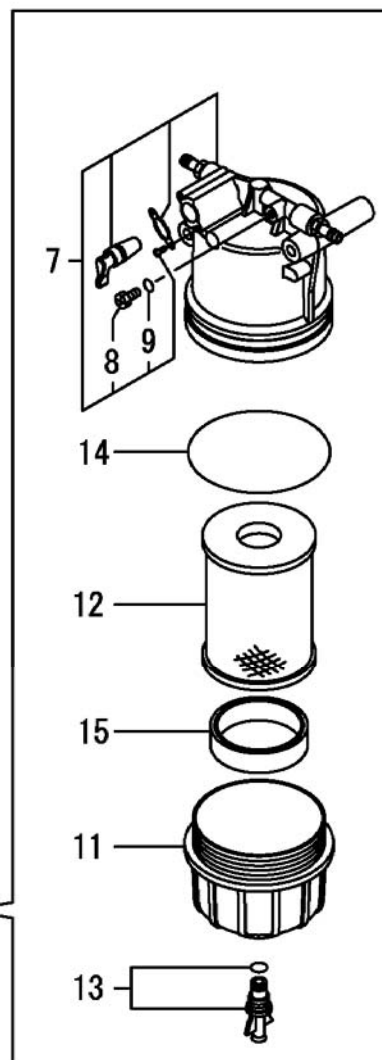

Accessories

Gasket Set

PARTS LIST - ACCESSORIES			
ITEM	PART NO.	QTY	DESCRIPTION
1	114110-07761	1	LABEL, FUEL CAUTION
2	121851-11970	1	JOINT, PIPE 3/8
3	172B02-17150	1	RELAY, CA TYPE C
4	119852-49300	1	ELBOW, R3/8
5	129612-52100	1	PUMP, FUEL FEED
6	129A00-55700	1	FILTER ASSY,FUEL PRE
7	129A00-55710	1	BODY ASSY
8	129A00-55751	1	PLUG, AIR VENT
9	129A00-55760	1	O-RING
11	129A00-55720	1	CUP, CLEAR
12	129A00-55730	1	ELEMENT, FUEL FILTER
13	129242-55740	1	PLUG, DRAIN
14	129A00-55740	1	O-RING
15	129A00-55770	1	FLOAT