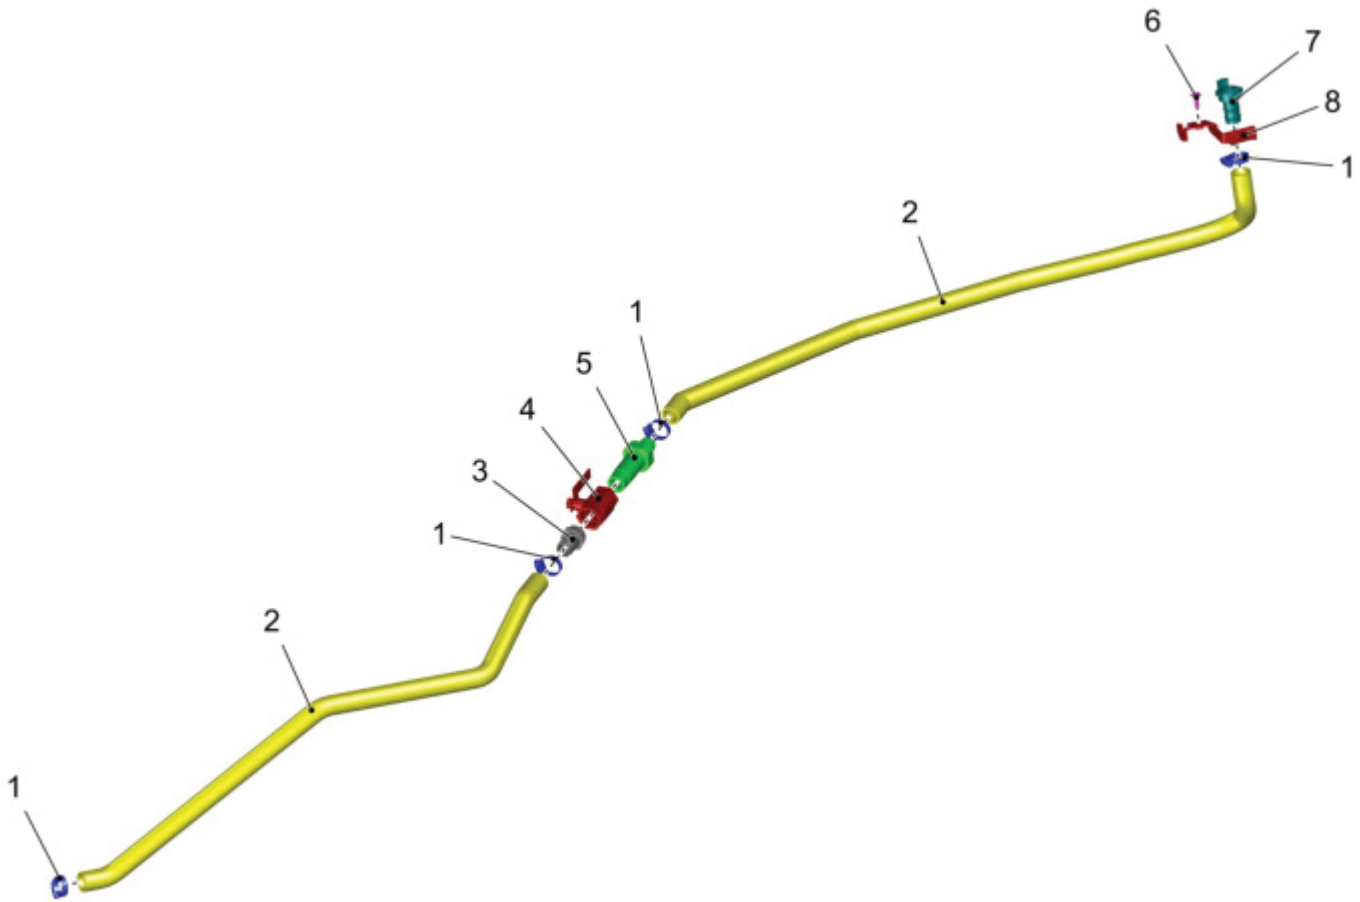

Circulating Water Vehicle Preparation

PARTS LIST - CIRCULATING WATER VEHICLE PREPARATION			
ITEM	PART NO.	QTY	DESCRIPTION
1	01161690	4	CLAMP
2	01474620	1.200	SPIRAL COILED TUBE
3	01490200	1	CONNECTION
4	01490210	1	BALL COCK
5	01474940	1	CONNECTING PIPE
6	01000670	1	LENS FLANGE SCREW
7	01163040	1	PIECE OF HOSE
8	01476790	1	RETAINER