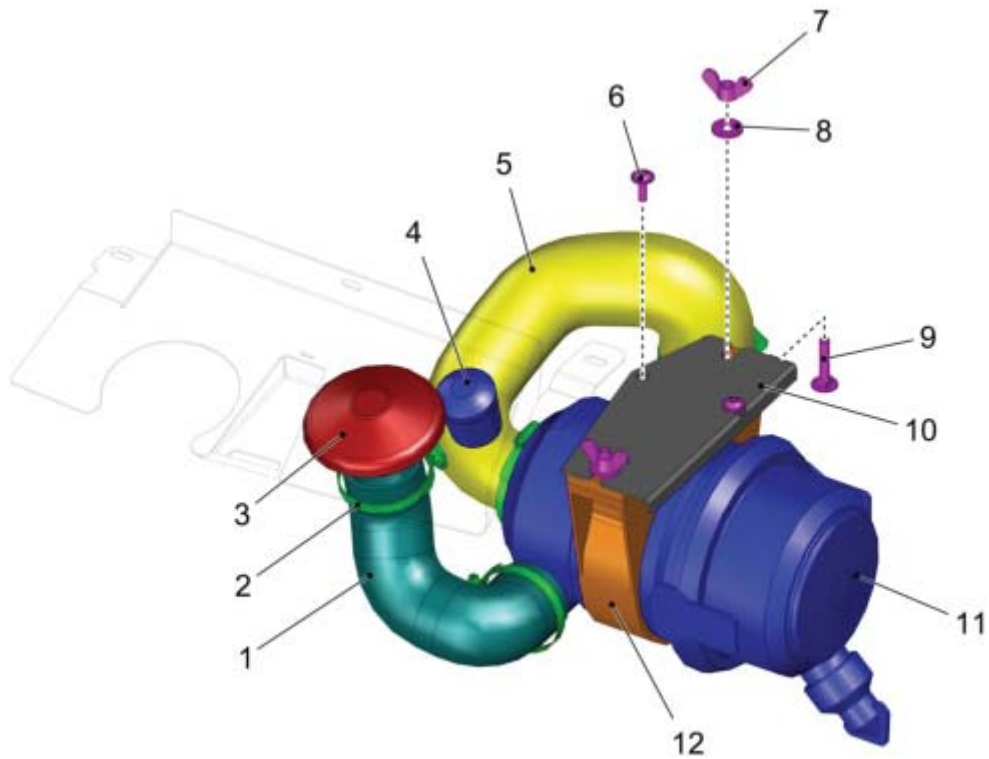

Air Cleaner

PARTS LIST - AIR CLEANER			
ITEM	PART NO.	QTY	DESCRIPTION
1	01476740	1	INTAKE HOSE OUTER
2	00751180	4	HOSE CLAMP
3	00921100	1	RAIN CAP
4	01140460	1	SERVICE INDICATOR
5	01476730	1	INTAKE HOSE
6	01000670	2	LENS FLANGE SCREW
7	00153350	2	WING NUT
8	00042900	2	WASHER
9	01073500	2	ROUND HEAD SCREW
10	01476840	1	RETAINER
11	00212130	1	AIR FILTER
12	00492600	1	MOUNTING