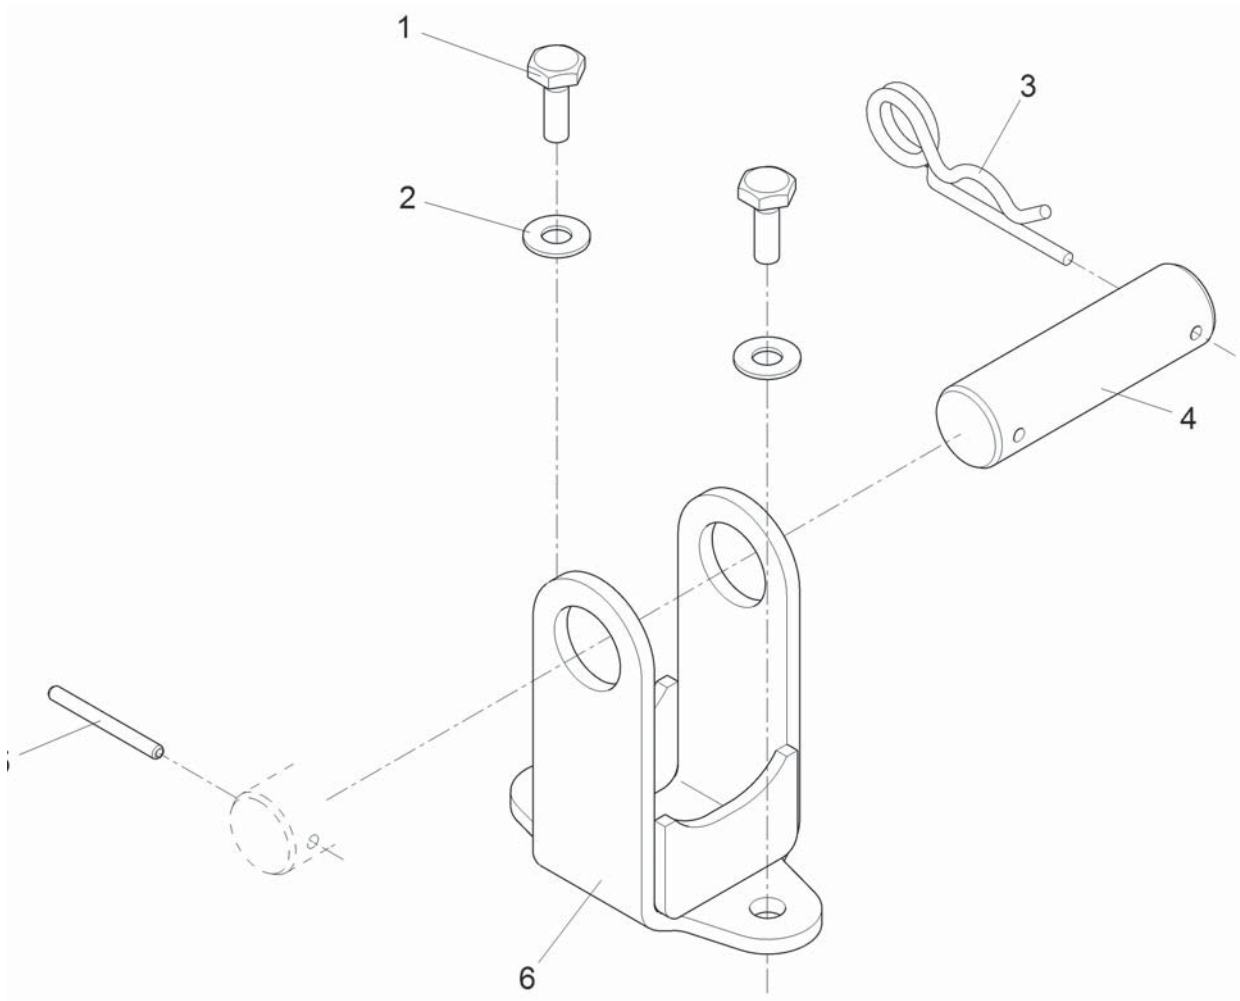

PARTS LIST - WARNING BEACON 99261806	
PART NO.	DESCRIPTION
01093700	WARNING BEACON

Battery Holder

PARTS LIST - BATTERY HOLDER			
ITEM	PART NO.	QTY	DESCRIPTION
1	01477290	1	HEAT PROTECTION
2	01477300	1	HEAT PROTECTION
3	03022490	1	BATTERY SUPPORT
4	00053030	1	HEXAGON SCREW
5	00730940	1	DETENT EDGED WASHER
6	01475750	1	CLAMPING PLATE

Holding Fixture

PARTS LIST - HOLDING FIXTURE			
ITEM	PART NO.	QTY	DESCRIPTION
1	01470380	1	BALL
2	00537400	2	HEX. NUT
3	00053810	2	WASHER

Towing Eye

PARTS LIST - TOWING EYE			
ITEM	PART NO.	QTY	DESCRIPTION
1	00053310	2	HEXAGON SCREW
2	00740290	2	DETENT EDGED WASHER
3	00905150	1	COTTER PIN
4	01167420	1	BOLT
5	00861020	1	DOWEL PIN
6	01472320	1	TOW LUG