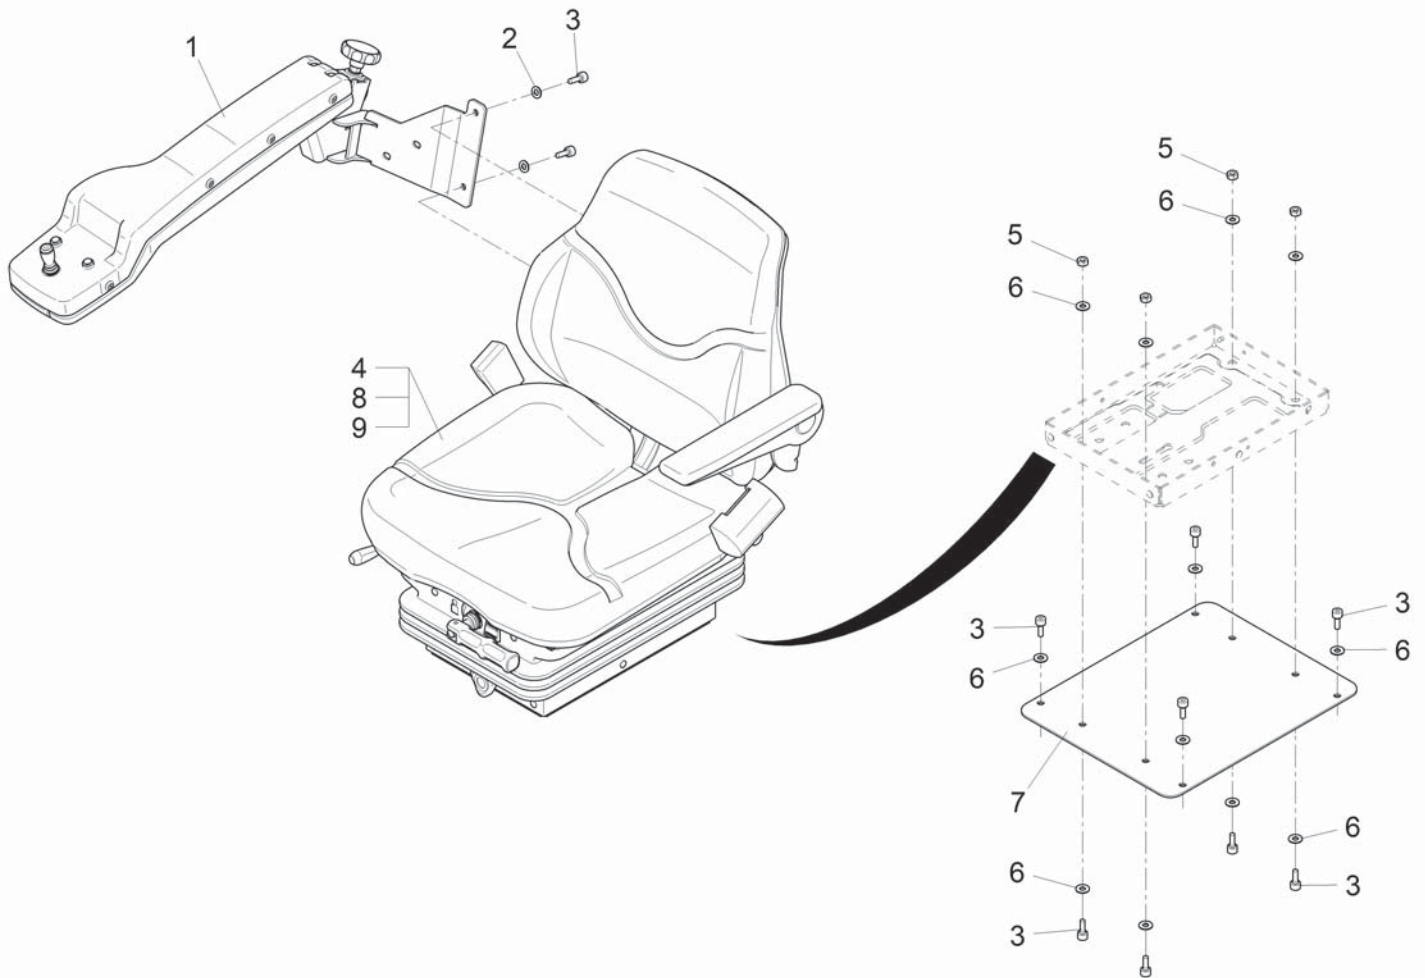

Seat Mechanical Suspension

PARTS LIST - SEAT MECHANICAL SUSPENSION			
ITEM	PART NO.	QTY	DESCRIPTION
1	97147375		ARM REST
2	00053750	2	WASHER
3	00045540	10	CYLINDER HEAD SCREW
4	01471330	1	DRIVER SEAT
5	00053350	4	HEX. NUT
6	00740090	12	DETENT EDGED WASHER
7	***	1	SPARE PART ON REQUEST
8	01471290	1	MICRO SWITCH
9	01474820	1	SEAT BELT ASSEMBLY