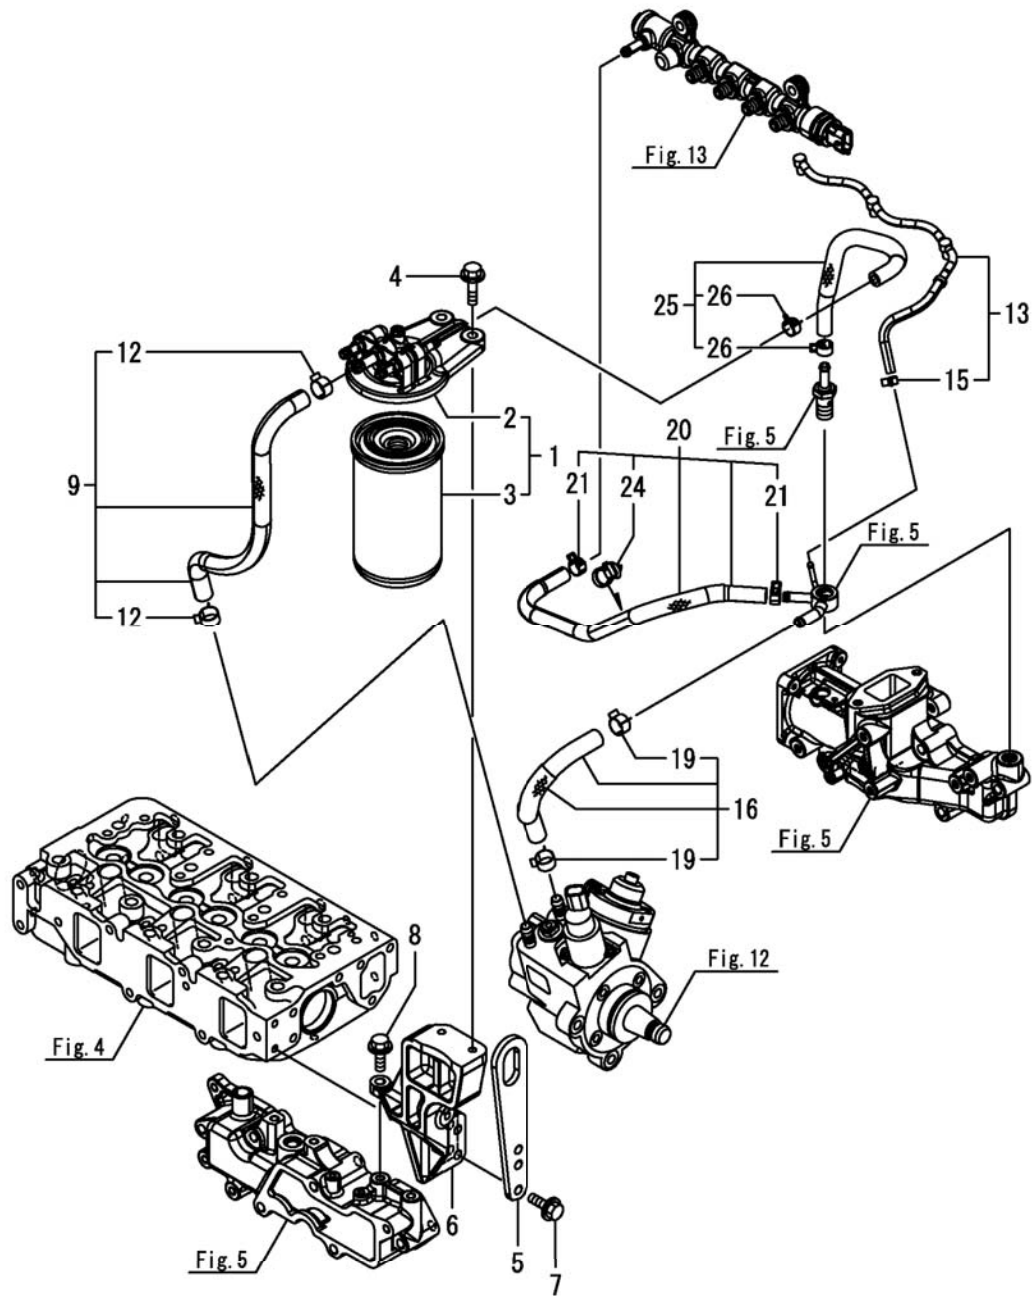

Fuel Pipe

PARTS LIST - FUEL PIPE			
ITEM	PART NO.	QTY	DESCRIPTION
1	129A00-55600	1	FILTER ASSY, FUEL
2	129A00-55610	1	BRACKET ASSY, FILTER
3	129A00-55800	1	FILTER, FUEL
4	26106-080302	2	BOLT, M8 X 30 PLATED
5	129900-07900	1	LIFTER, ENGINE
6	129A00-55650	1	BRACKET, FILTER
7	26106-080252	2	BOLT, M8 X 25 PLATED
8	26106-080252	1	BOLT, M8 X 25 PLATED
9	129A00-59010	1	PIPE ASSY, FUEL
12	23080-015000	2	CLAMP, 15
13	129A23-59500	1	PIPE ASSY, RETURN
15	23080-007000	1	CLAMP, 7
16	129A00-59020	1	PIPE ASSY, RETURN
19	23080-015000	2	CLAMP, 15
20	129A00-59030	1	PIPE ASSY, RETURN
21	114270-59010	2	CLAMP, HOSE 12
24	129A00-91200	1	CLIP, BAND
25	129A00-59040	1	PIPE ASSY, RETURN
26	114270-59010	2	CLAMP, HOSE 12