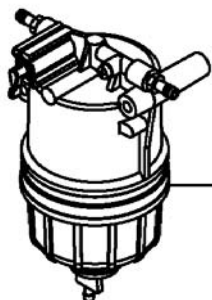

Accessories

Gasket Set

PARTS LIST - ACCESSORIES			
ITEM	PART NO.	QTY	DESCRIPTION
1	114110-07761	1	LABEL, FUEL CAUTION
2	121851-11970	1	JOINT, PIPE 3/8
3	172B02-17150	1	RELAY, CA TYPE C
4	119852-49300	1	ELBOW, R3/8
5	129612-52100	1	PUMP, FUEL FEED
6	129A00-55700	1	FILTER ASSY,FUEL PRE
7	129A00-55710	1	BODY ASSY
8	129A00-55751	1	PLUG, AIR VENT
9	129A00-55760	1	O-RING
11	129A00-55720	1	CUP, CLEAR
12	129A00-55730	1	ELEMENT, FUEL FILTER
13	129242-55740	1	PLUG, DRAIN
14	129A00-55740	1	O-RING
15	129A00-55770	1	FLOAT