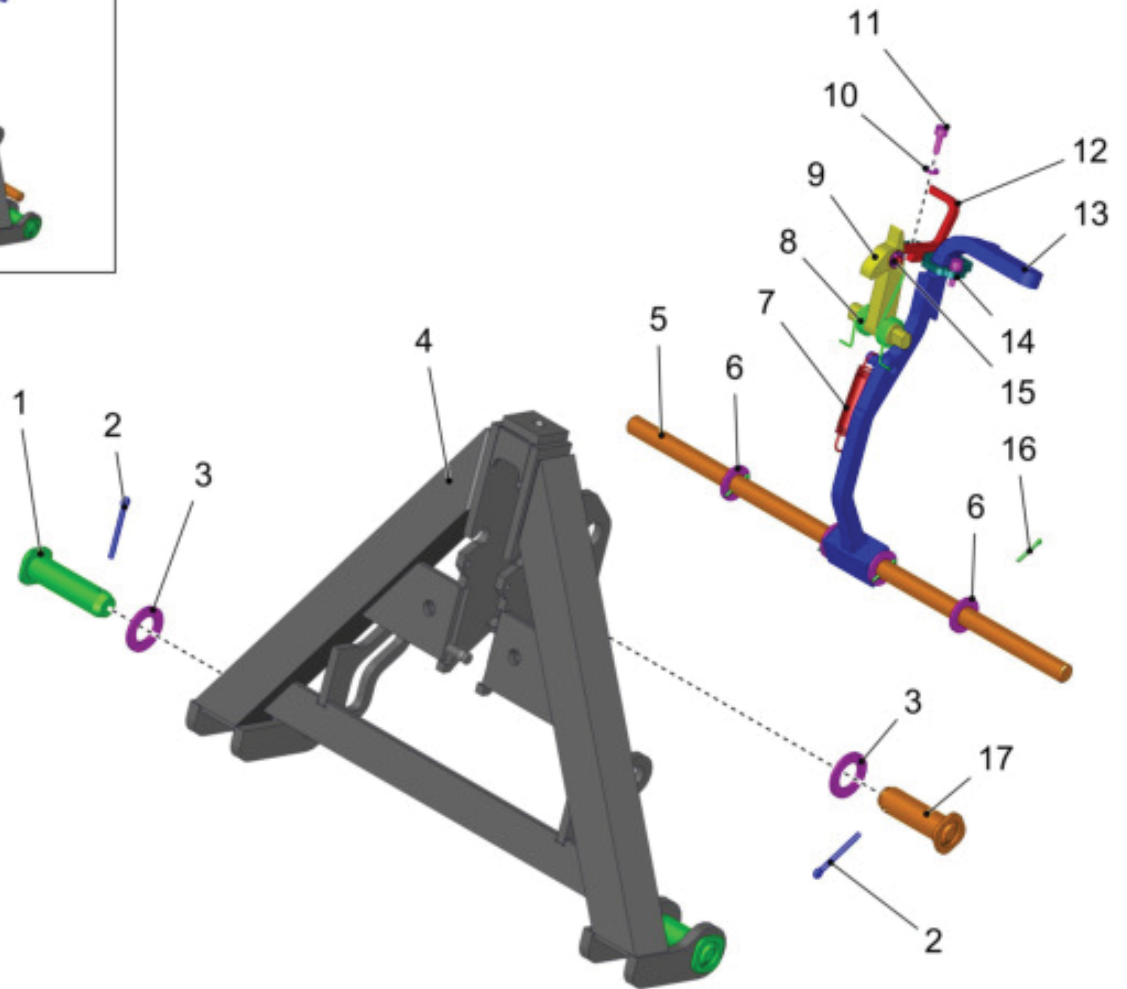

Chassis - Wheels - Front of Vehicle

CHASSIS - WHEELS			
ITEM	PART NO.	QTY	DESCRIPTION
1			FRONT OF VEHICLE
2			ARTICULATED JOINT
3			READ END OF VEHICLE
4	3015.00		UNIVERSAL TIRES
5	3016.00		LAWN TIRES
6	3016.20		SET WIDE TIRES
7	01141980	5	BALL FLANGE SCREW

FRONT OF VEHICLE	
ITEM	DESCRIPTION
1	TRIANGULAR UNIT
2	BASIS FRONT VEHICLE
3	BASE SUCTION UNIT
4	TRIANGULAR UNIT SUPPORT

Triangular Unit

PARTS LIST - TRIANGULAR UNIT			
ITEM	PART NO.	QTY	DESCRIPTION
1	01472340	2	BOLT
2	00027880	3	COTTER PIN
3	00743200	3	WASHER
4	01471510	1	COUPLING TRIANGLE
5	01472300	1	ROD
6	01142410	4	WASHER
7	01471480	1	TENSION SPRING
8	01471550	1	SPRING
9	01470370	1	TAIL HOOK
10	00053730	2	WASHER
11	00136910	2	CYLINDER HEAD SCREW
12	01472370	1	HOOK
13	01472380	1	ROD
14	01473440	1	MOUNTING LINK
15	00023290	1	THRUST WASHER
16	00553580	4	COTTER PIN
17	01472350	1	BOLT