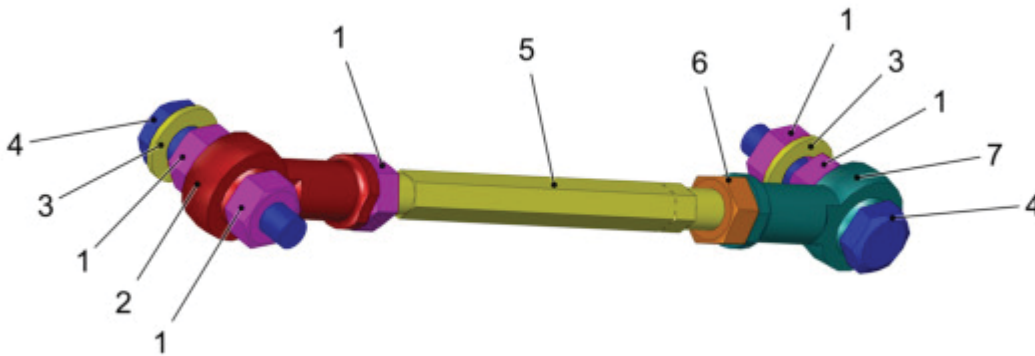

Coupling Bar Rear

PARTS LIST - COUPLING BAR REAR

ITEM	PART NO.	QTY	DESCRIPTION
1	00053380	5	HEX. NUT
2	01492810	1	SWIVEL HEAD
3	00053780	2	WASHER
4	01111790	2	HEXAGON SCREW
5	01475970	1	THREAD HEXAGON
6	01498280	1	HEXAGON NUT
7	01498260	1	JOINT HEAD