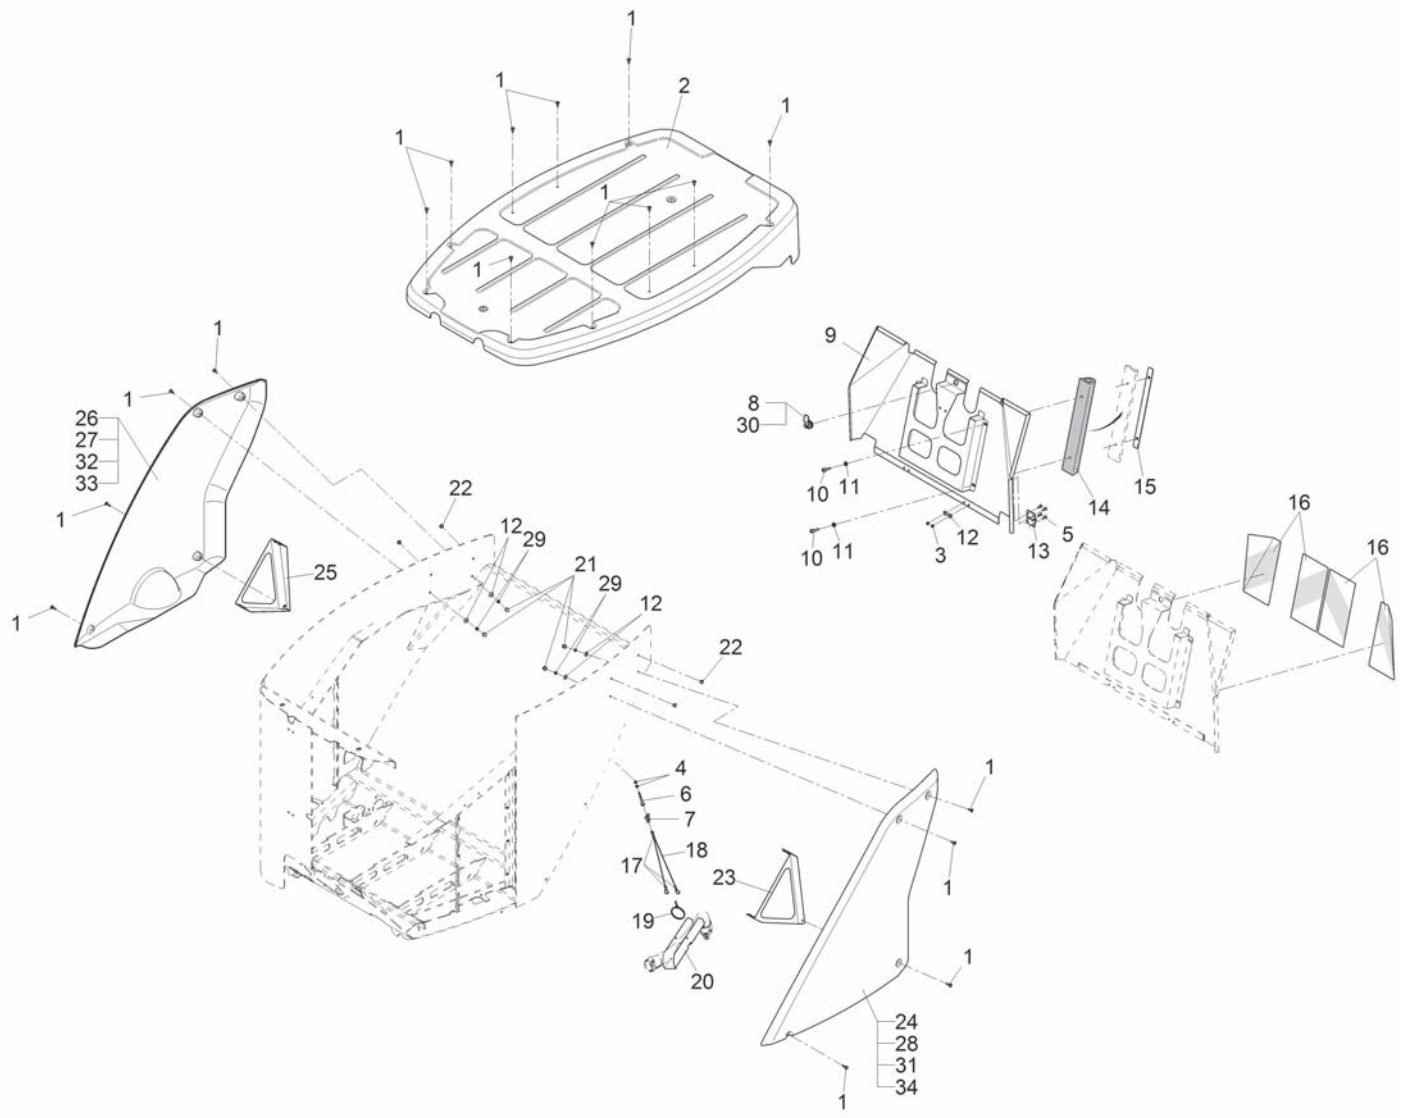

Hopper Cover

PARTS LIST - HOPPER COVER			
ITEM	PART NO.	QTY	DESCRIPTION
1	01017640	20	LENS FLANGE SCREW
2	01470760	1	HOOD
3	00051520	4	HEX. NUT
4	00053330	2	HEX. NUT
5	00048480	8	COUNTERSUNK SCREW
6	00101510	1	EYE BOLT
7	01001620	1	SHACKLE
8	00875980	1	SASH FASTENER
9	01470970	1	FLAP
10	01221630	4	SOCKET HEAD SCREW
11	00053750	4	WASHER
12	00854210	8	WASHER
13	01475920	2	HINGE
14	01470810	2	PROFILE
15	01471890	2	STRIP
16	01017550	0,282	FOIL STRIP
17	00500220	3	CLAMP
18	00500210	0,700	CABLE
19	00967760	1	CABLE TIE
20	01474920	1	U-PROFILE
21	00525910	4	LENS CAP
22	00025250	4	DRAIN PLUG
23	01471790	1	RETAINER L.H.
24	01470780	1	COVERING L.H. (HAKO-RED)
25	01471900	1	RETAINER R.H.
26	01470800	1	COVERING R.H. (HAKO-RED)
27	03013900	1	COVERING R.H. WHITE
28	03014010	1	COVERING L.H. WHITE
29	00102140	4	HEX. NUT
30	00071900	1	KEY
31	03016890	1	COVERING L.H. ORANGE COATED
32	03016930	1	COVERING R.H. ORANGE COATED
33	03019860	1	COVERING R.H. ORANGE
34	03019940	1	COVERING L.H. ORANGE