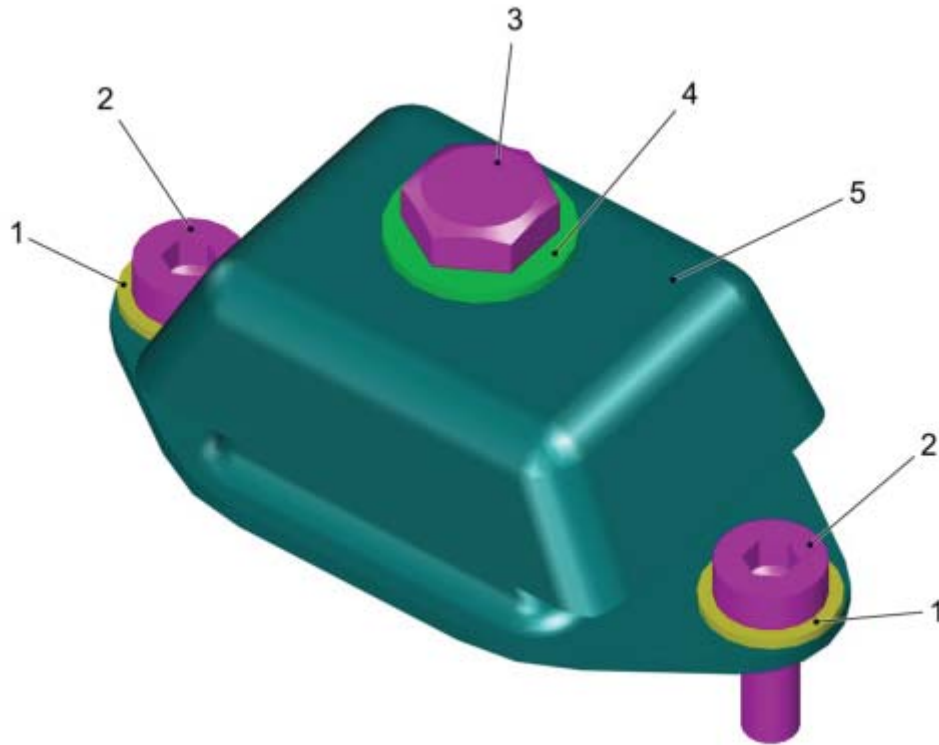

Engine Bearer

PARTS LIST - ENGINE BEARER

ITEM	PART NO.	QTY	DESCRIPTION
1	00870090	2	DETENT EDGED WASHER
2	---	2	SPARE PART ON REQUEST
3	00053200	1	HEX.BOLT
4	00875950	1	WASHER
5	01470220		MOTOR BEARING