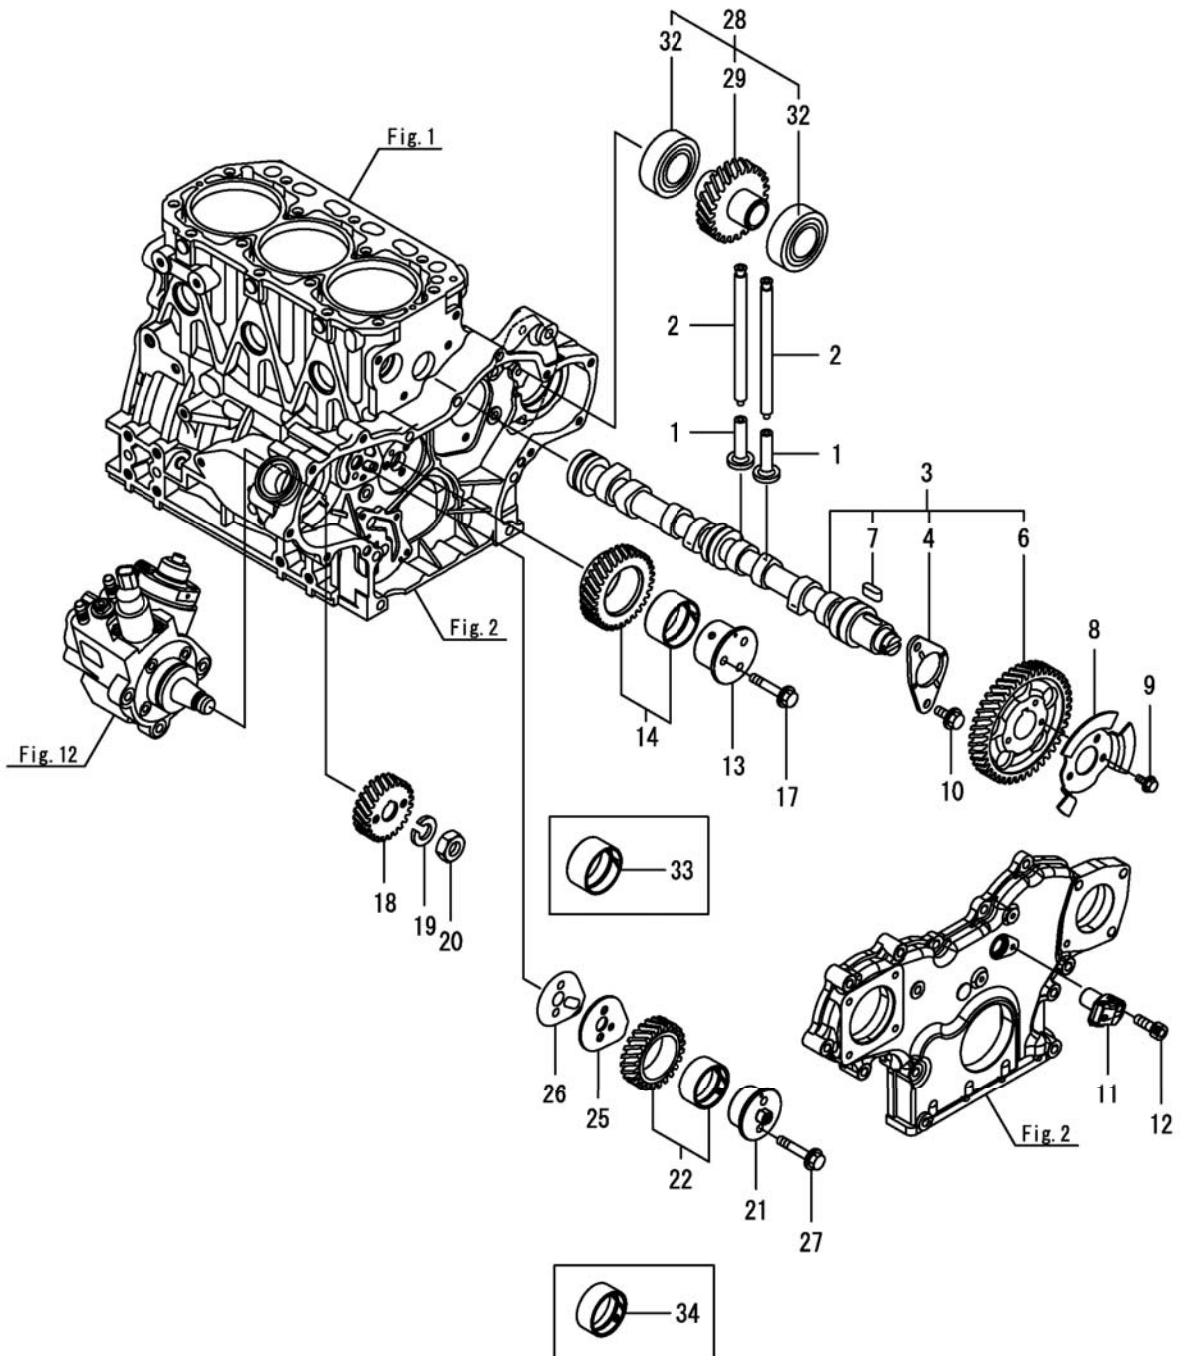

Camshaft - Driving Gear

PARTS LIST - CAMSHAFT - DRIVING GEAR

ITEM	PART NO.	QTY	DESCRIPTION
1	129150-14200	6	TAPPET
2	129150-14400	6	ROD, PUSH L=178
3	129A00-14580	1	CAMSHAFT ASSY
4	129150-02450	1	METAL, THRUST
6	129A00-14100	1	GEAR, CAMSHAFT
7	22512-070140	1	KEY, 7 X 14
8	129A00-14700	1	PULSER, CAMSHAFT
9	26106-060102	3	BOLT, M6 X 10 PLATED
10	26106-080142	2	BOLT, M8 X 14 PLATED
11	129A00-14710	1	SENSOR, ROTATION
12	26450-060162	1	BOLT, M6 X 16
13	129A00-25050	1	SHAFT, IDLE GEAR A
14	129A00-25110	1	GEAR ASSY, IDLE A
17	26106-080452	3	BOLT, M8 X 45 PLATED
18	129A00-25900	1	GEAR, SUPPLY PUMP
19	22217-180000	1	WASHER, SPRING 18
20	26776-180002	1	NUT, LOCK M18
21	129A00-25060	1	SHAFT, IDLE GEAR B
22	129A00-25120	1	GEAR ASSY, IDLE B
25	129A00-25200	1	PLATE, IDLE SHAFT B
26	129A00-25210	1	GASKET, IDLE SHAFT B
27	26106-080402	2	BOLT, M8 X 40 PLATED
28	129A88-26000	1	DRIVE ASSY, PUMP
29	129484-26210	1	GEAR ASSY, PUMP
32	24105-060064	2	BEARING, BALL 6006Z
33	119802-25071	1	BUSH, IDLE GEAR
34	129A00-25080	1	BUSH, IDLE GEAR B