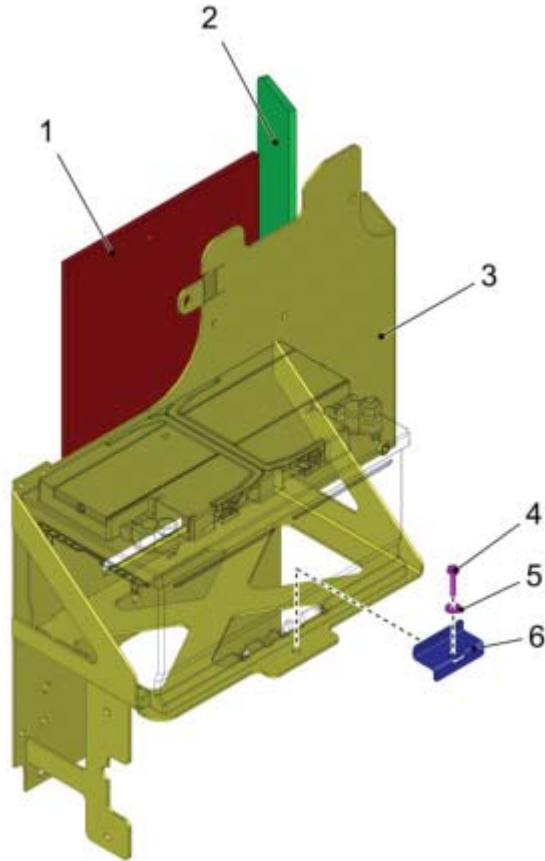

Battery Holder

PARTS LIST - BATTERY HOLDER			
ITEM	PART NO.	QTY	DESCRIPTION
1	01477290	1	HEAT PROTECTION
2	01477300	1	HEAT PROTECTION
3	03022490	1	BATTERY SUPPORT
4	00053030	1	HEXAGON SCREW
5	00730940	1	DETENT EDGED WASHER
6	01475750	1	CLAMPING PLATE