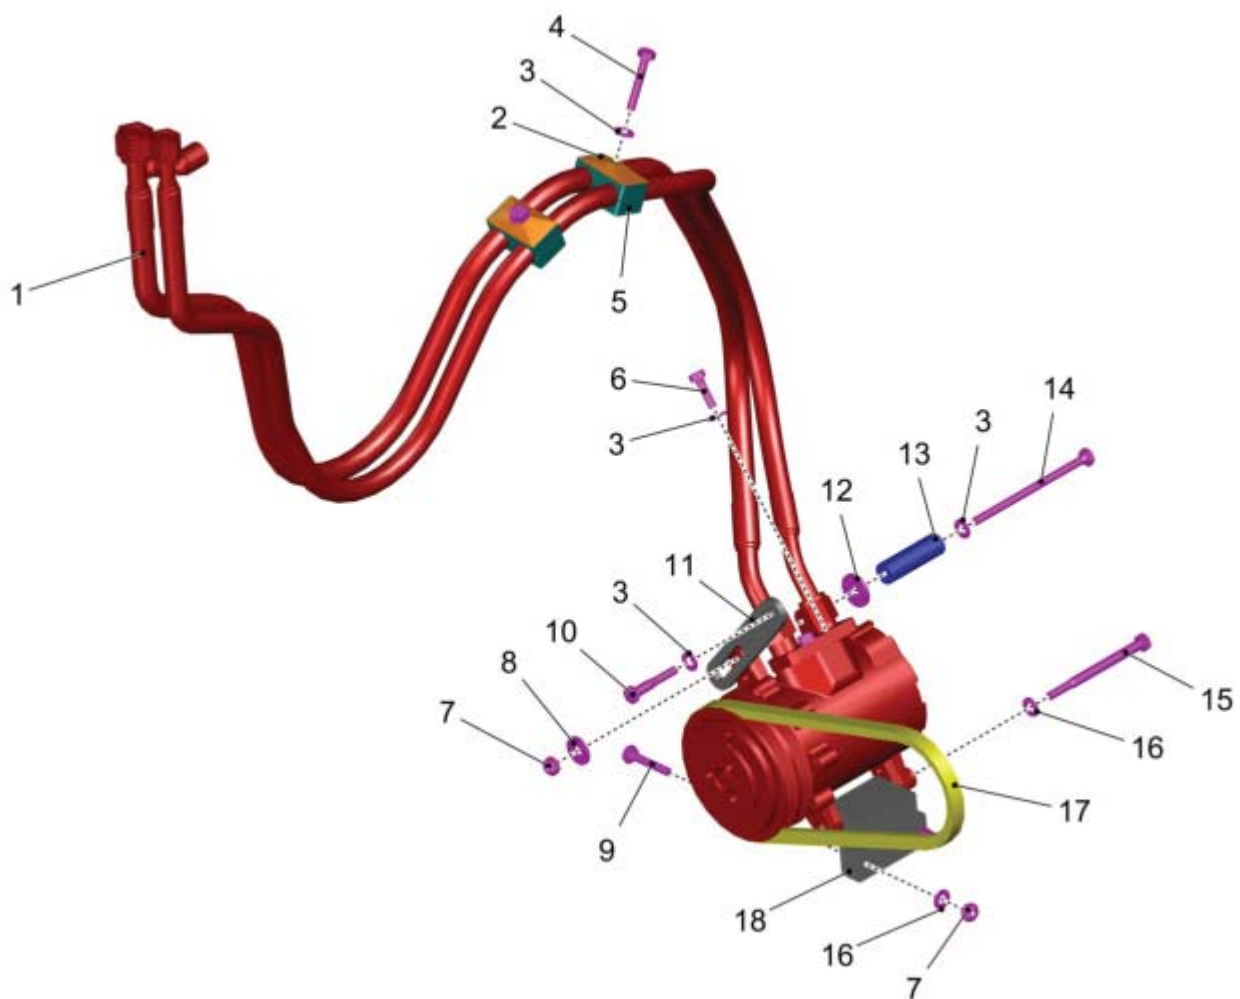

Climatization

PARTS LIST - CLIMATIZATION			
ITEM	PART NO.	QTY	DESCRIPTION
1			AIR CONDITIONING ASSEMBLY SET
2	01132150	2	COVER PLATE
3	00740310	6	WASHER
4	00041600	2	HEX.BOLT
5	01160240	2	PAIR OF CLAMPING
6	00102790	2	CYLINDER HEAD SCREW
7	00051510	3	HEX. NUT
8	00042900	1	WASHER
9	00133700	2	HEXAGON SCREW
10	00053120	1	HEXAGON SCREW
11	01478790	1	RETAINER
12	00027070	1	WASHER
13	01143250	1	PIPE
14	00028550	1	HEX.BOLT
15	00053140	1	HEX.BOLT
16	00053750	5	WASHER
17	01143290	1	NARROW V-BELT
18	01143280	1	BEARING BLOCK