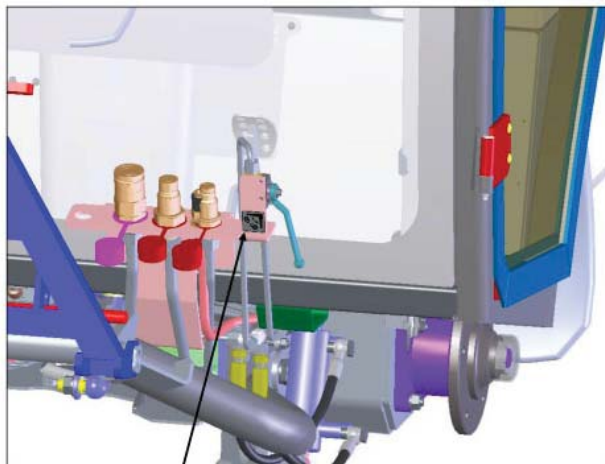

PARTS LIST - LABELS			
ITEM	PART NO.	QTY	DESCRIPTION
1	01473350	1	DECAL PRESSURE RELEASE
2	01497720	2	DECAL LEVEL INDICATOR