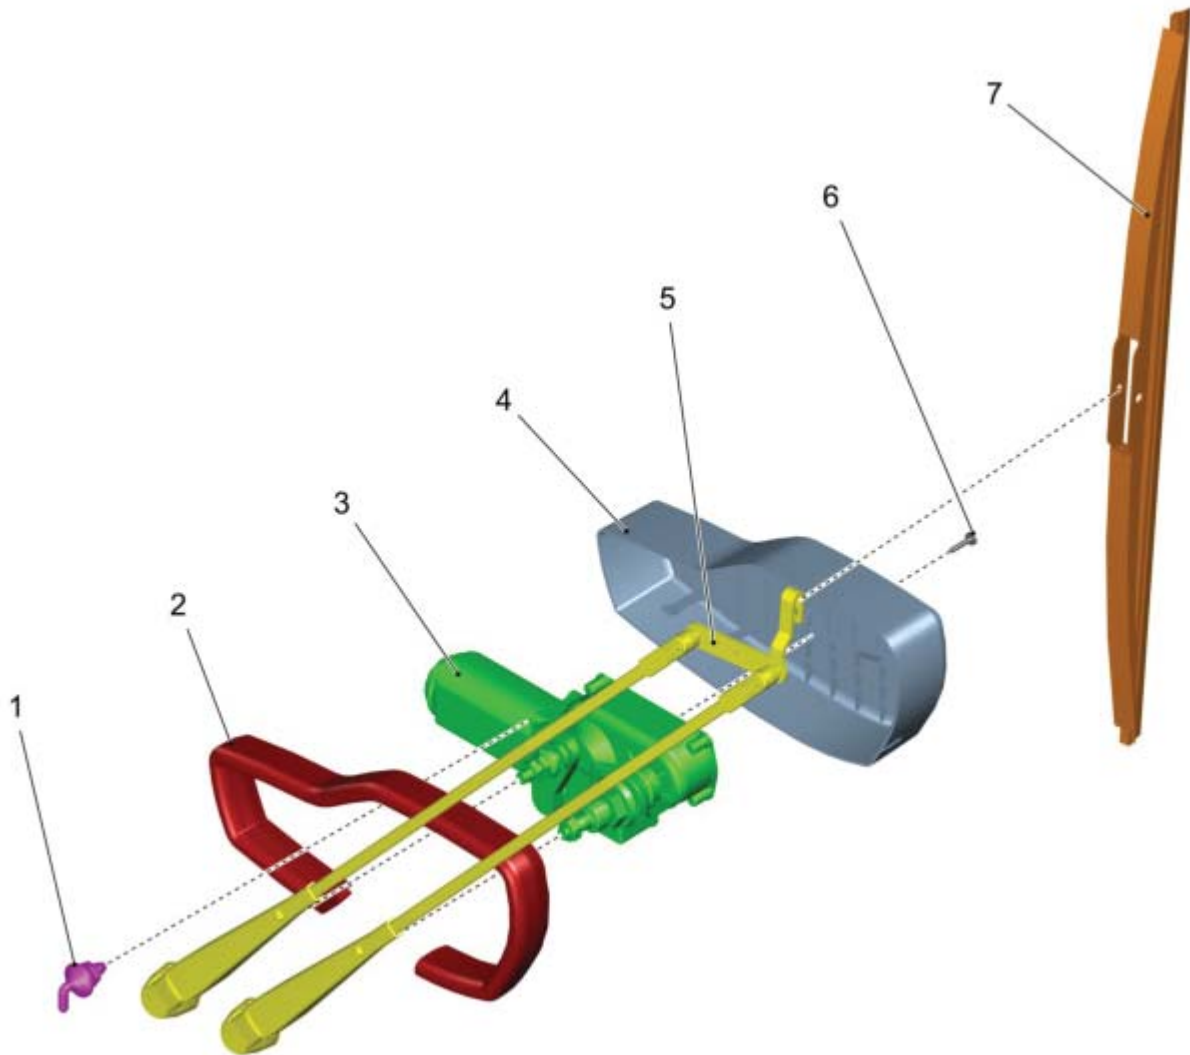

Wiper Motor

PARTS LIST - WIPER MOTOR			
ITEM	PART NO.	QTY	DESCRIPTION
1	01167490	1	GROMMET
2	01052820	1	EDGE PROTECTION
3	01167380	1	WIPER MOTOR
4	01167480	1	COVER
5	01167460	1	WIPER ARM
6	01272680	1	SCREW
7	01167470	1	WIPER BLADE