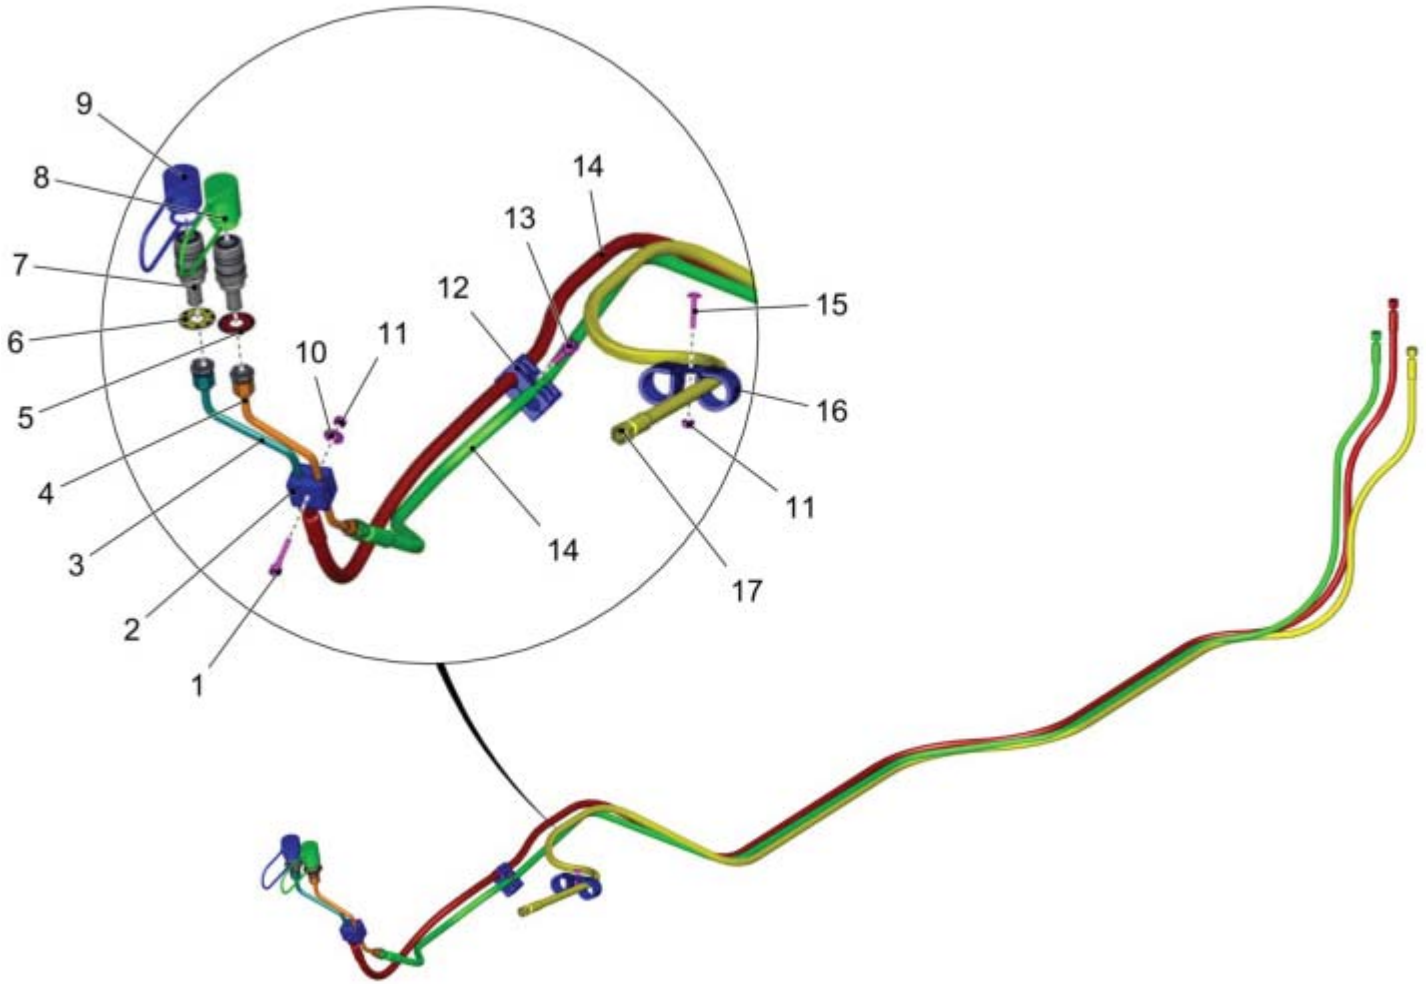

Hydraulics Front of Vehicle

PARTS LIST - HYDRAULICS FRONT OF VEHICLE

ITEM	PART NO.	QTY	DESCRIPTION
1	00748310	1	CYLINDER HEAD SCREW
2	01221750	1	PAIR OF CLAMPING
3	03014720	1	HYDRAULIC PIPE
4	03014660	1	HYDRAULIC PIPE
5	01478760	1	WASHER
6	01478810	1	WASHER
7	01140310	2	COUPLING SLEEVE
8	01474040	1	DUST CAP BLUE
9	01142330	1	DUST CAP
10	00135120	1	WASHER
11	00051520	2	HEX. NUT
12	01162640	1	PAIR OF CLAMPING
13	00045540	1	CYLINDER HEAD SCREW
14	01471020	2	HOSE
15	06002260	1	LENS FLANGE SCREW
16	00970200	2	TUBE CLAMP
17	01474030	1	HOSE