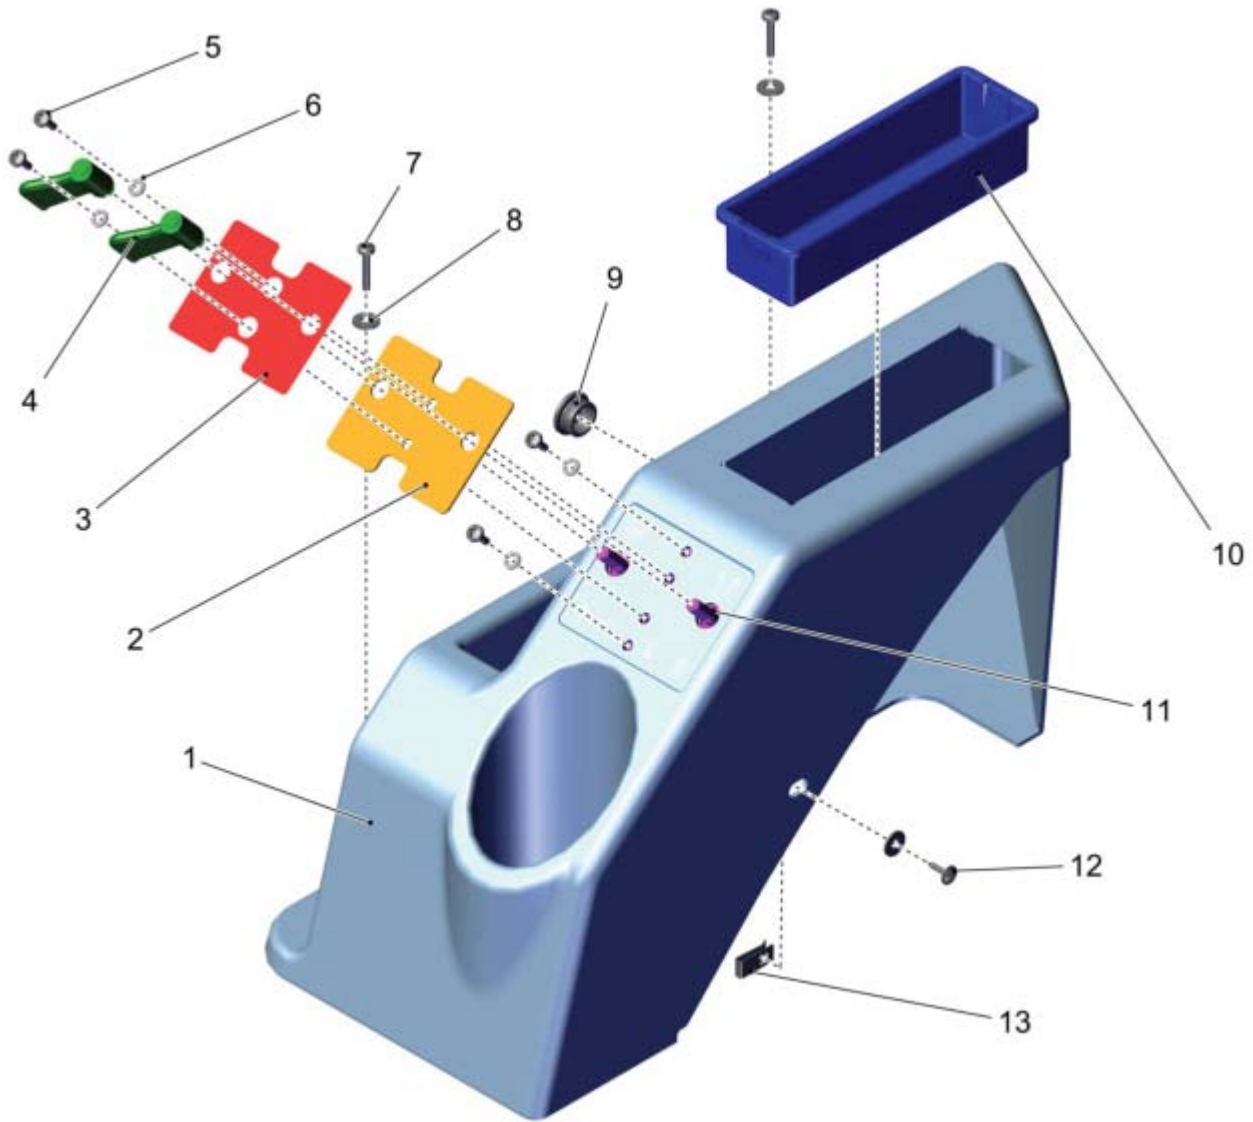

Side Console L.H.

PARTS LIST - SIDE CONSOLE L.H.			
ITEM	PART NO.	QTY	DESCRIPTION
1	03020520	1	CONSOLE SIDE L.H.
2	01499230	1	COVER PLATE
3	01472640	1	FOIL WATER METERING
4	01078370	2	LEVER
5	00108650	4	FILLISTER-HEAD SCREW
6	00053720	4	WASHER
7	00506950	2	FILLISTER-HEAD SCREW
8	00555520	3	WASHER
9	00904080	1	DRAIN PLUG
10	01169470	1	STORAGE BOWL
11	***		WATER VALVE
12	01140070	1	TAPPING SCREW
13	01140080	1	SNAP SCREW