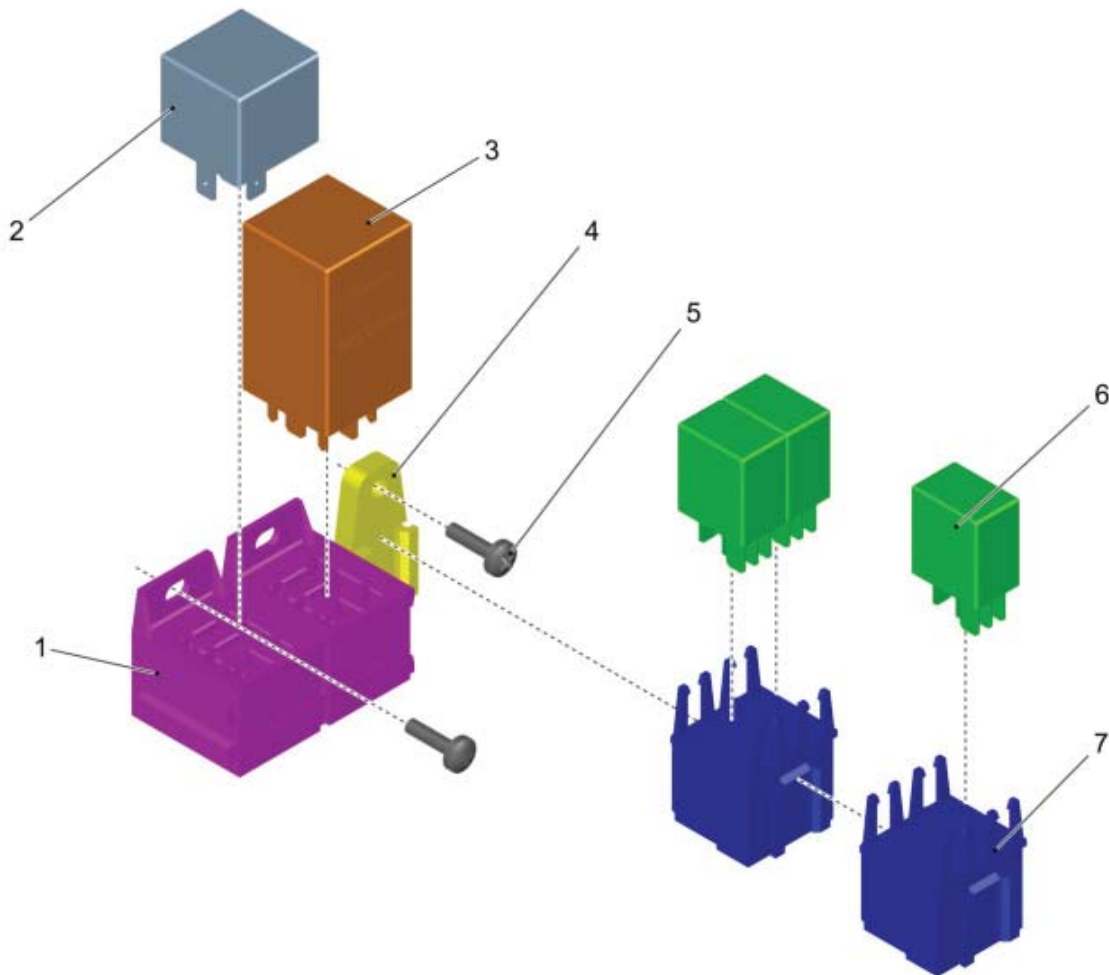

Side Console R.H.

PARTS LIST - SIDE CONSOLE R.H.

ITEM	PART NO.	QTY	DESCRIPTION
1	01018100	2	SOCKET-HOUSING 9-POLE FOR MINI-RELAY
2	00004149102	1	RELAY
3	---	1	SPARE PART ON REQUEST
4	01271780	1	RETAINER
5	00053530	2	LENS HEAD SCREW
6	01470020	3	RELAY
7	01271830	2	RELAY BASE