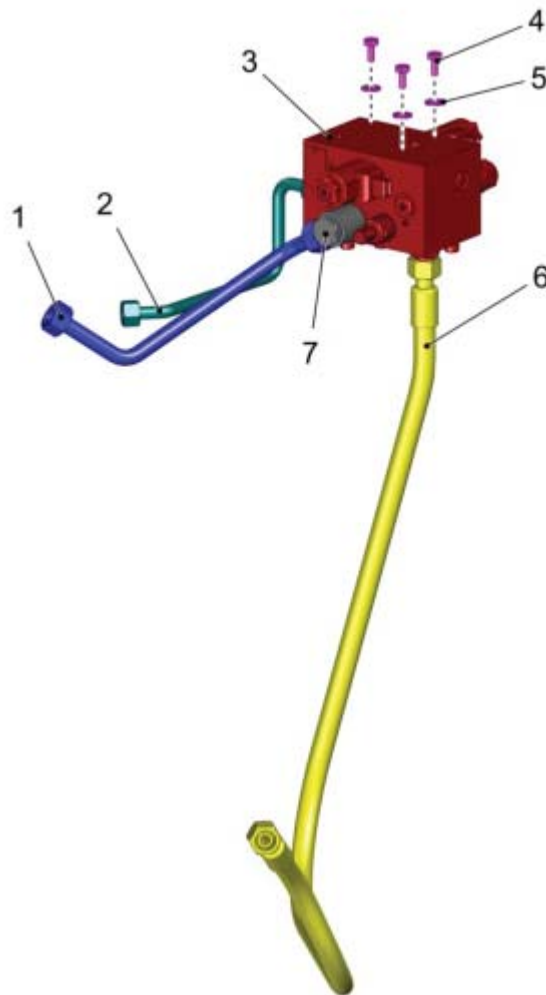

Hydraulics to Valve Manifold

PARTS LIST - HYDRAULICS TO VALVE MANIFOLD

ITEM	PART NO.	QTY	DESCRIPTION
1	03022890	1	HYDRAULIC PIPE
2	03023040	1	HYDRAULIC PIPE
3	01474090	1	VALVE MANIFOLD 1
4	00053080	3	HEXAGON SCREW
5	00740090	3	DETENT EDGED WASHER
6	01470360	1	HOSE
7	00872590	1	SWIVELLING SCREW-FITTING