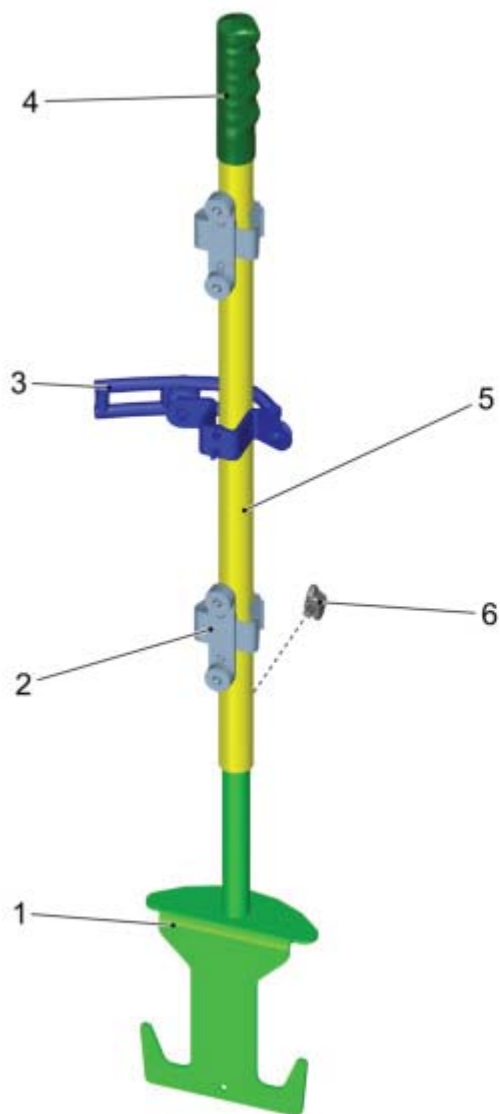

Tool Holder

PARTS LIST - TOOL HOLDER			
ITEM	PART NO.	QTY	DESCRIPTION
1	01475650	1	DIRT SCRAPER
2		1	HOLDER
3		1	HOLDER
4	01142540	1	HANDLE
5	01142730	1	PIPE
6	01066950	1	WING SCREW
7	00131610	1	LENS CAP
8	00101540	1	HEX. NUT
9	00101550	1	WASHER
10	01222540	1	PIPE
11	00009820001	1	ROUND BUFFER
12	01017670	2	SOCKET HEAD SCREW
13	00740310	2	WASHER
14	01017670	1	SOCKET HEAD SCREW
15	01017660	1	HEX. NUT
16	01476560	1	RETAINER