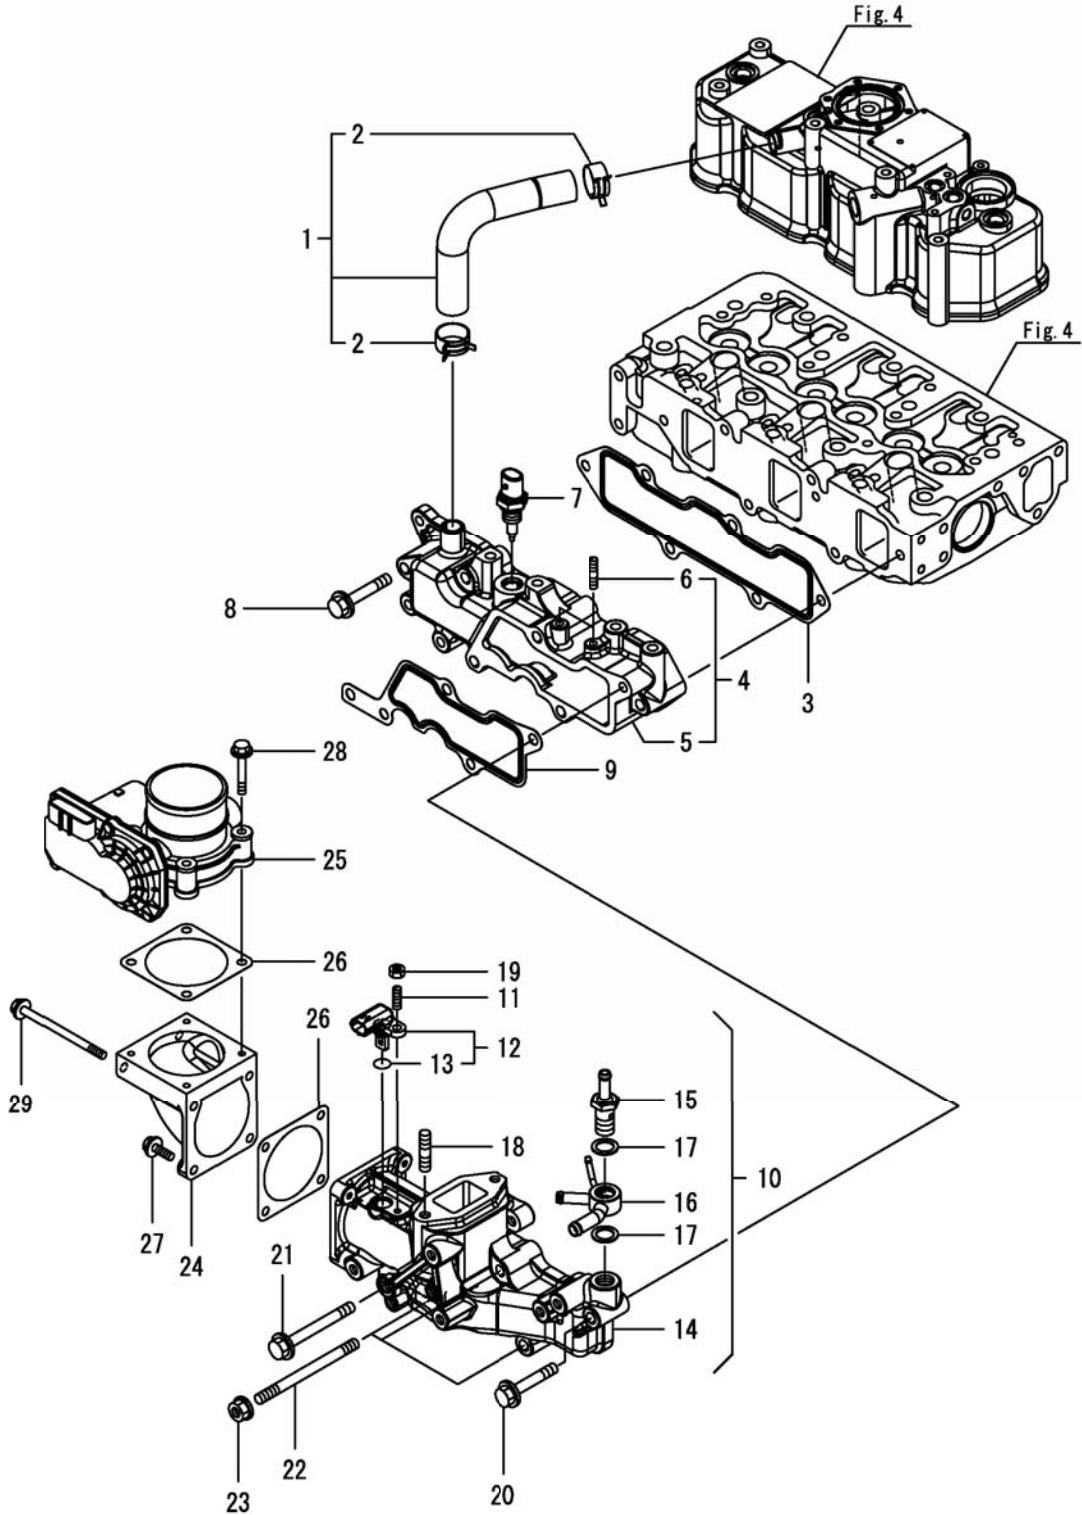

Suction Manifold

PARTS LIST - SUCTION MANIFOLD			
ITEM	PART NO.	QTY	DESCRIPTION
1	129005-03080	1	HOSE ASSY, BREATHER
2	129410-03990	2	CLAMP, HOSE 21.5
3	129A00-12110	1	GASKET, MANIFOLD
4	129A00-12150	1	MANIFOLD ASSY,INTAKE
5	129A00-12100	1	MANIFOLD, INTAKE
6	26216-060202	2	STUD, M6 X 20
7	129A00-12721	1	SENSOR,AIR TEMP
8	26106-080502	3	BOLT, M8 X 50
9	129A00-12810	1	GASKET COLLECTOR
10	129A00-12851	1	COLLECTOR ASSY
11	119660-01570	1	STUD, M6 X 12
12	129A00-12711	1	SENSOR, TEMPERATURE
13	129A00-12790	1	O-RING, TEMP SENSOR
14	129A00-12830	1	COLLECTOR, INTAKE
15	129A00-59110	1	JOINT, HOSE M14
16	129A00-59120	1	JOINT, HOSE 14
17	22190-140002	2	WASHER, SEAL 14
18	26216-080302	2	STUD, M8 X 30
19	26716-060002	1	NUT, M6
20	26106-080502	1	BOLT, M8 X 50 PLATED
21	26106-080752	1	BOLT, M8 X 75 PLATED
22	26216-081052	3	STUD, M8 X 105
23	26306-080002	3	NUT, M8
24	129A00-12820	1	BEND, INTAKE
25	129A00-12900	1	THROTTLE, INTAKE
26	129A00-12910	2	GASKET, THROTTLE
27	26106-060202	2	BOLT, M6 X 20
28	26106-060402	4	BOLT, M6 X 40 PLATED
29	26106-060902	2	BOLT, M6 X 90 PLATED