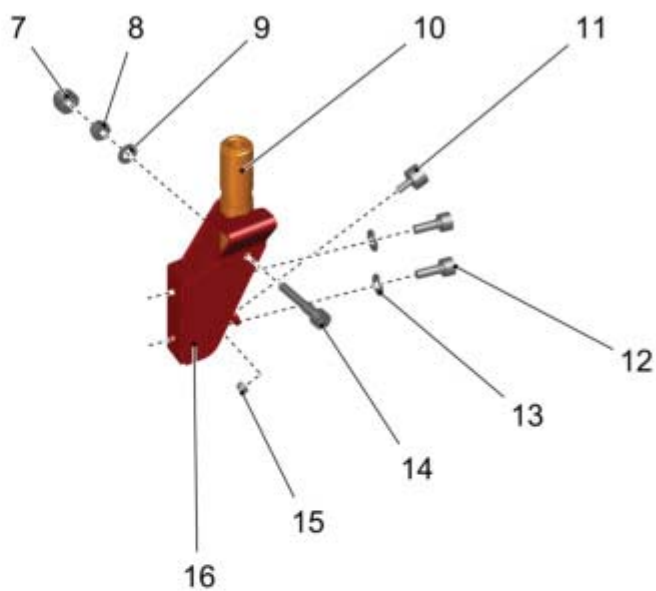

Tool Holder

PARTS LIST - TOOL HOLDER			
ITEM	PART NO.	QTY	DESCRIPTION
1	01475650	1	DIRT SCRAPER
2		1	HOLDER
3		1	HOLDER
4	01142540	1	HANDLE
5	01142730	1	PIPE
6	01066950	1	WING SCREW
7	00131610	1	LENS CAP
8	00101540	1	HEX. NUT
9	00101550	1	WASHER
10	01222540	1	PIPE
11	00009820001	1	ROUND BUFFER
12	01017670	2	SOCKET HEAD SCREW
13	00740310	2	WASHER
14	01017670	1	SOCKET HEAD SCREW
15	01017660	1	HEX. NUT
16	01476560	1	RETAINER