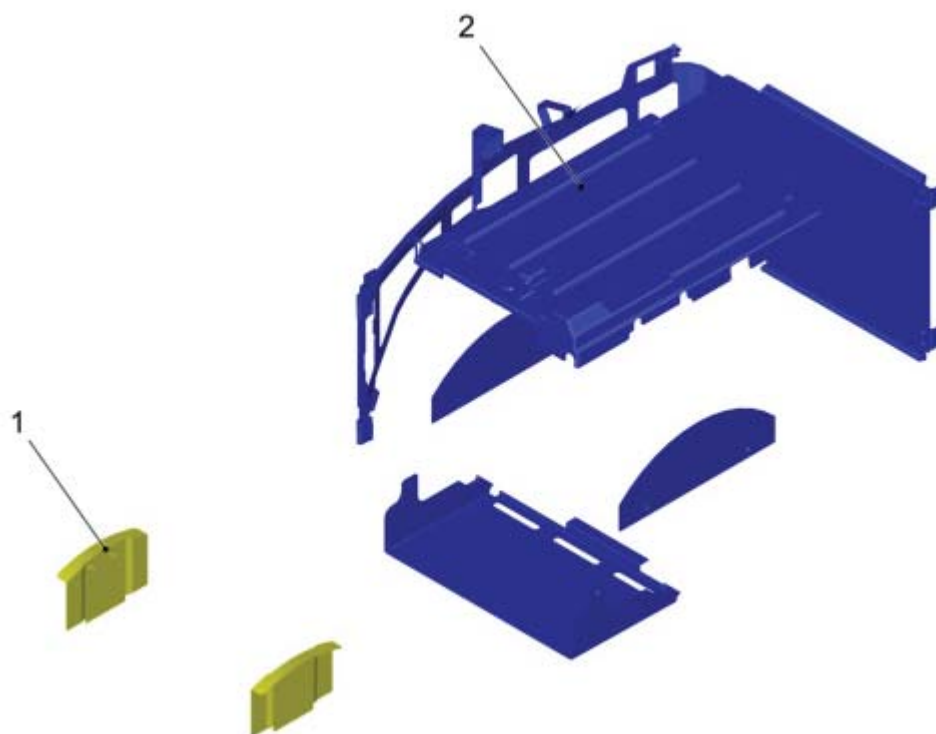

Covering

PARTS LIST - COVERING	
ITEM	DESCRIPTION
1	FRONT CAR COVERING
2	REAR CAR COVERING