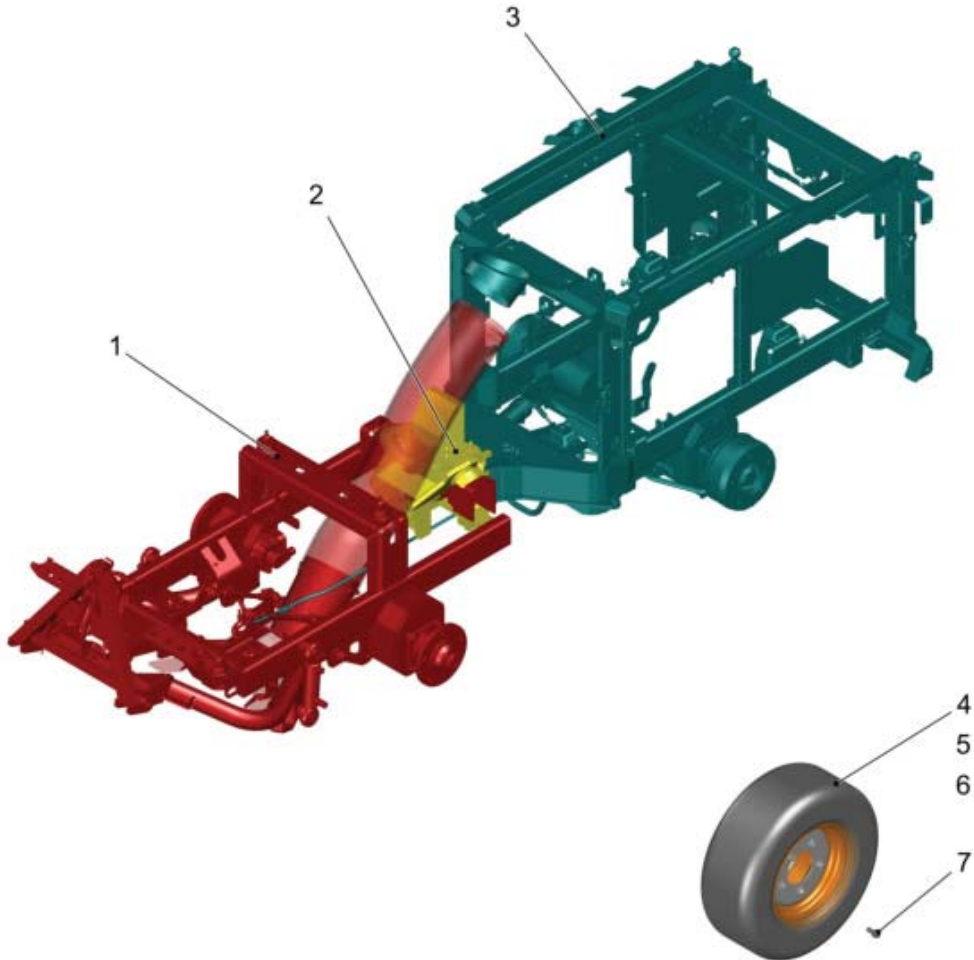

Chassis - Wheels - Front of Vehicle

CHASSIS - WHEELS			
ITEM	PART NO.	QTY	DESCRIPTION
1			FRONT OF VEHICLE
2			ARTICULATED JOINT
3			READ END OF VEHICLE
4	3015.00		UNIVERSAL TIRES
5	3016.00		LAWN TIRES
6	3016.20		SET WIDE TIRES
7	01141980	5	BALL FLANGE SCREW