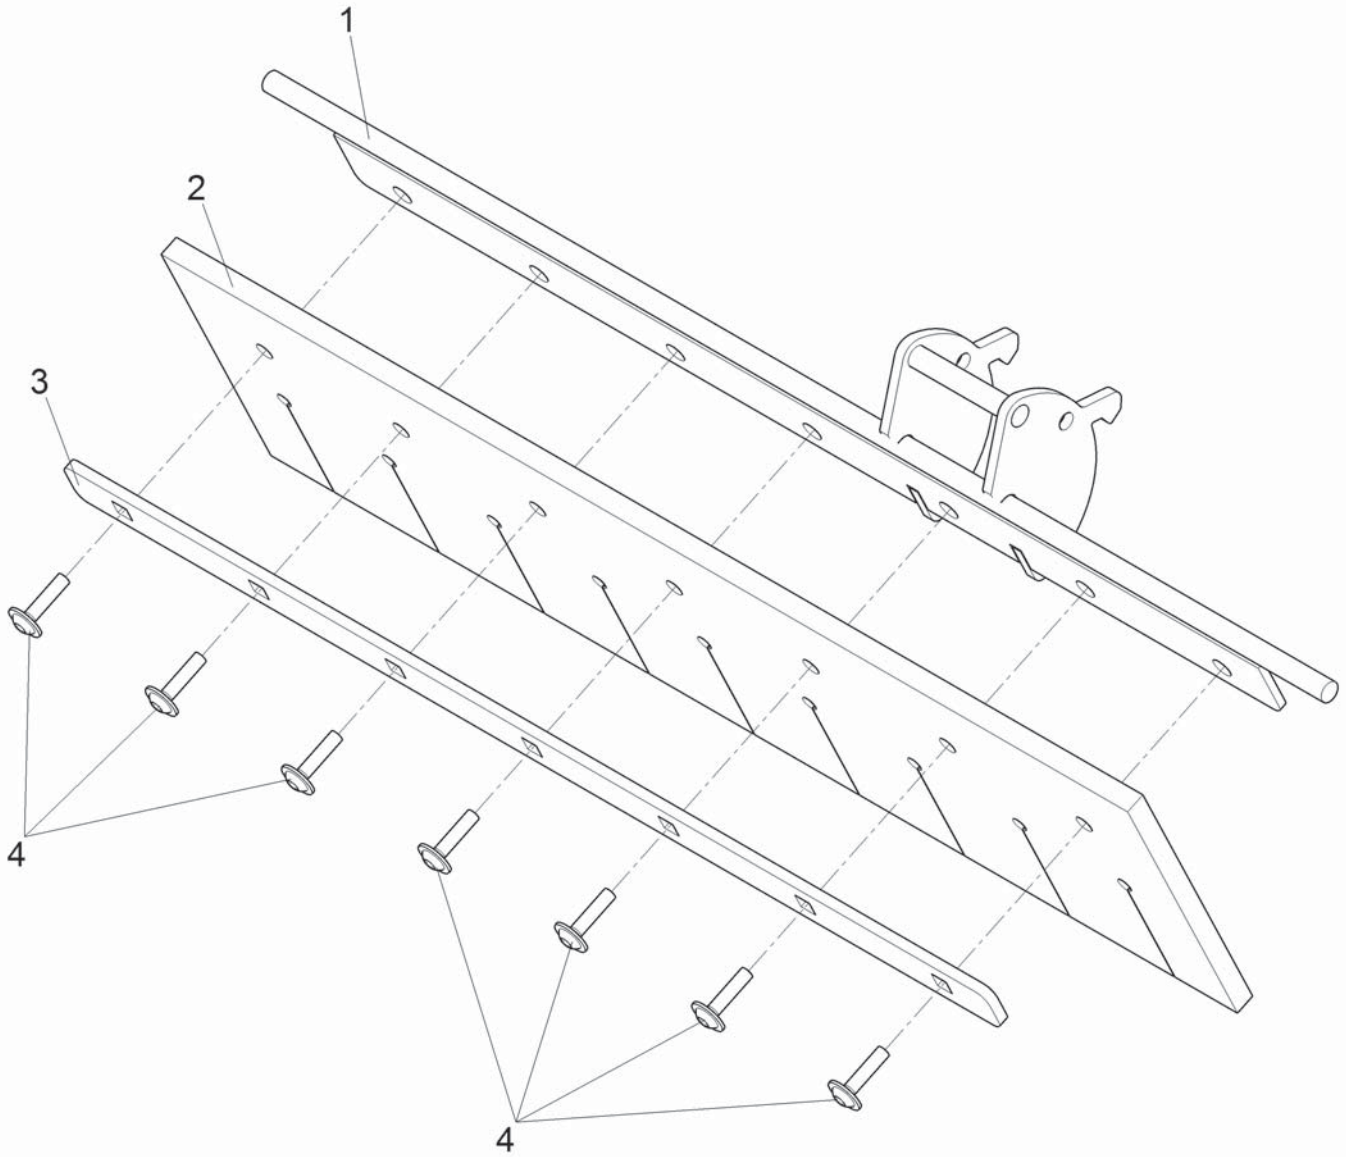

Coarse Particle Flap

PARTS LIST - COARSE PARTICLE FLAP			
ITEM	PART NO.	QTY	DESCRIPTION
1	01470980	1	HINGE
2	01470860	1	RUBBER APRON
3	01471700	1	SHEET METAL
4	01174700	7	LENS FLANGE SCREW