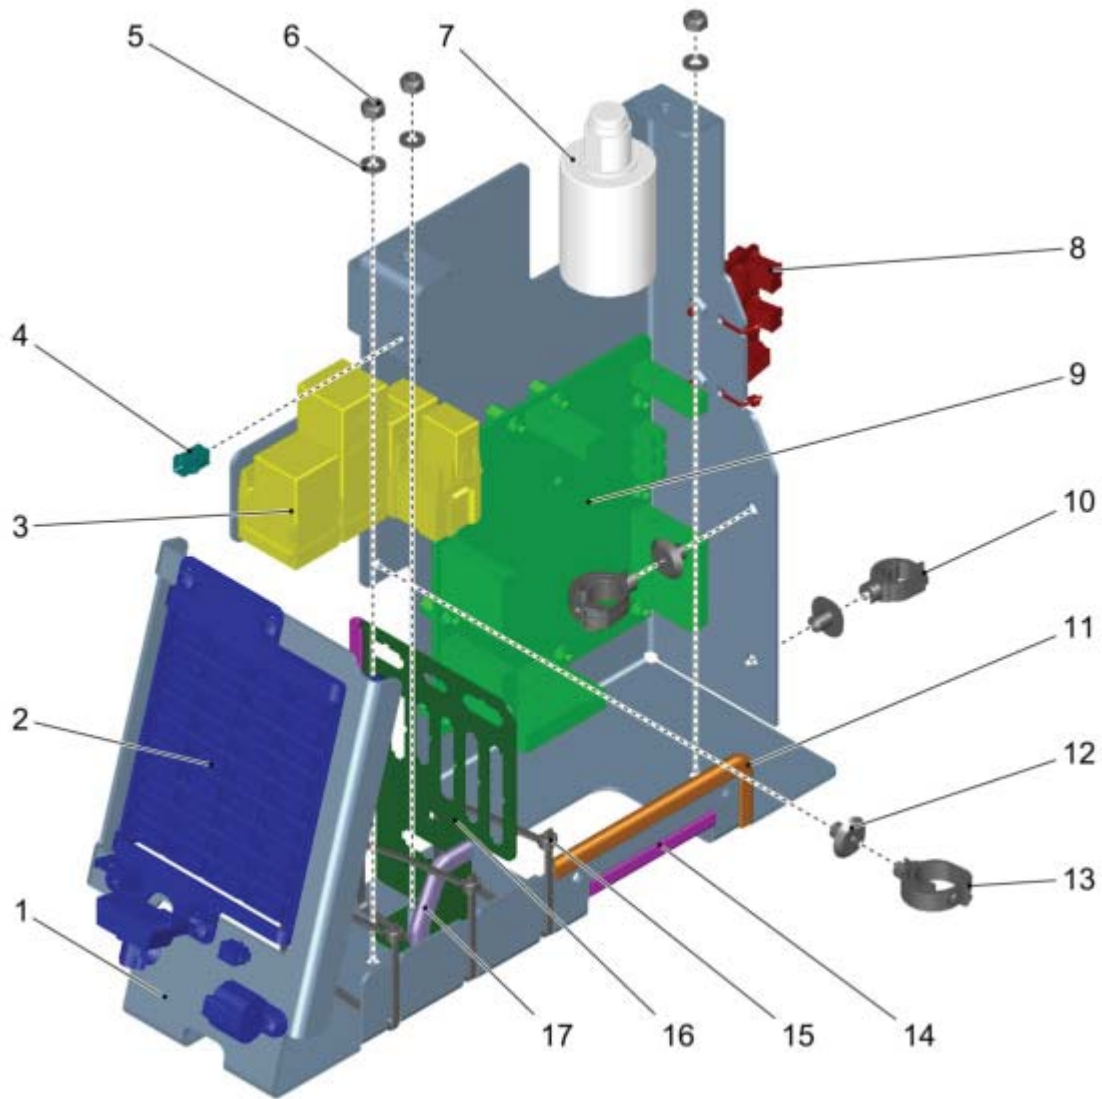

Side Console R.H.

PARTS LIST - SIDE CONSOLE R.H.			
ITEM	PART NO.	QTY	DESCRIPTION
1	01476780	1	RETAINER
2			SIDE CONSOLE R.H.
3			SIDE CONSOLE R.H.
4	***	1	SPARE PART ON REQUEST
5	00053730	3	WASHER
6	00051520	3	HEX. NUT
7	01090270	1	IGNITION SWITCH (INCL. 2 KEYS)
8			SIDE CONSOLE R.H.
9			SIDE CONSOLE R.H.
10	01370250	1	RETAINER
11	00721090	0.190	EDGE PROTECTION
12	01370240	3	MOUNTING FEET
13	01476570	2	RETAINER Ø20
14	00721090	1	EDGE PROTECTION
15	00967760	3	CALBE TIE
16	01476630	1	RETAINER
17	00721090	1	EDGE PROTECTION