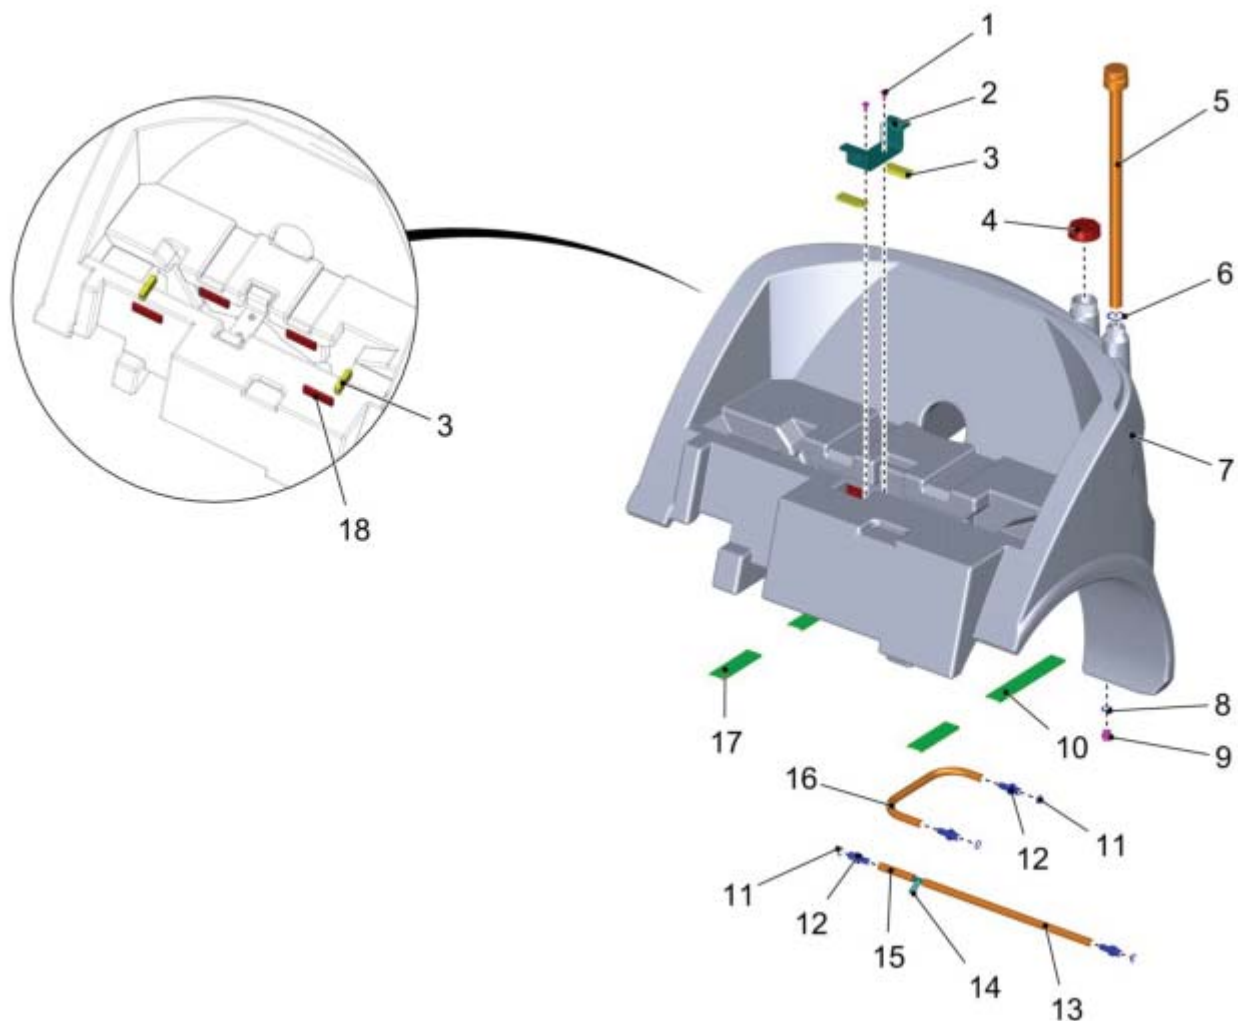

Water System

PARTS LIST - WATER SYSTEM			
ITEM	PART NO.	QTY	DESCRIPTION
1	00535840	2	COUNTERSUNK SCREW
2	01472480	1	RETAINER
3	01164560	4	BASE
4	00531800	1	CAP TANK
5	01060740	1	REFUELLING INDICATOR
6	01063580	1	WASHER
7	01472080	1	WATER TANK GREY
8	01063590	2	WASHER
9	00077890	2	SCREW PLUG
10	01471530	2	BASE LONG
11	00057720	4	O-RING OIL RESISTANT
12	01072180	4	SCREWED PLUG
13	00112010	0.480	HOSE
14	00976160	1	T-PIECE
15	00112010	0.100	HOSE
16	00112010	0.380	HOSE
17	01471520	2	BASE SHORT
18	01061350	4	BASE PLATE 8