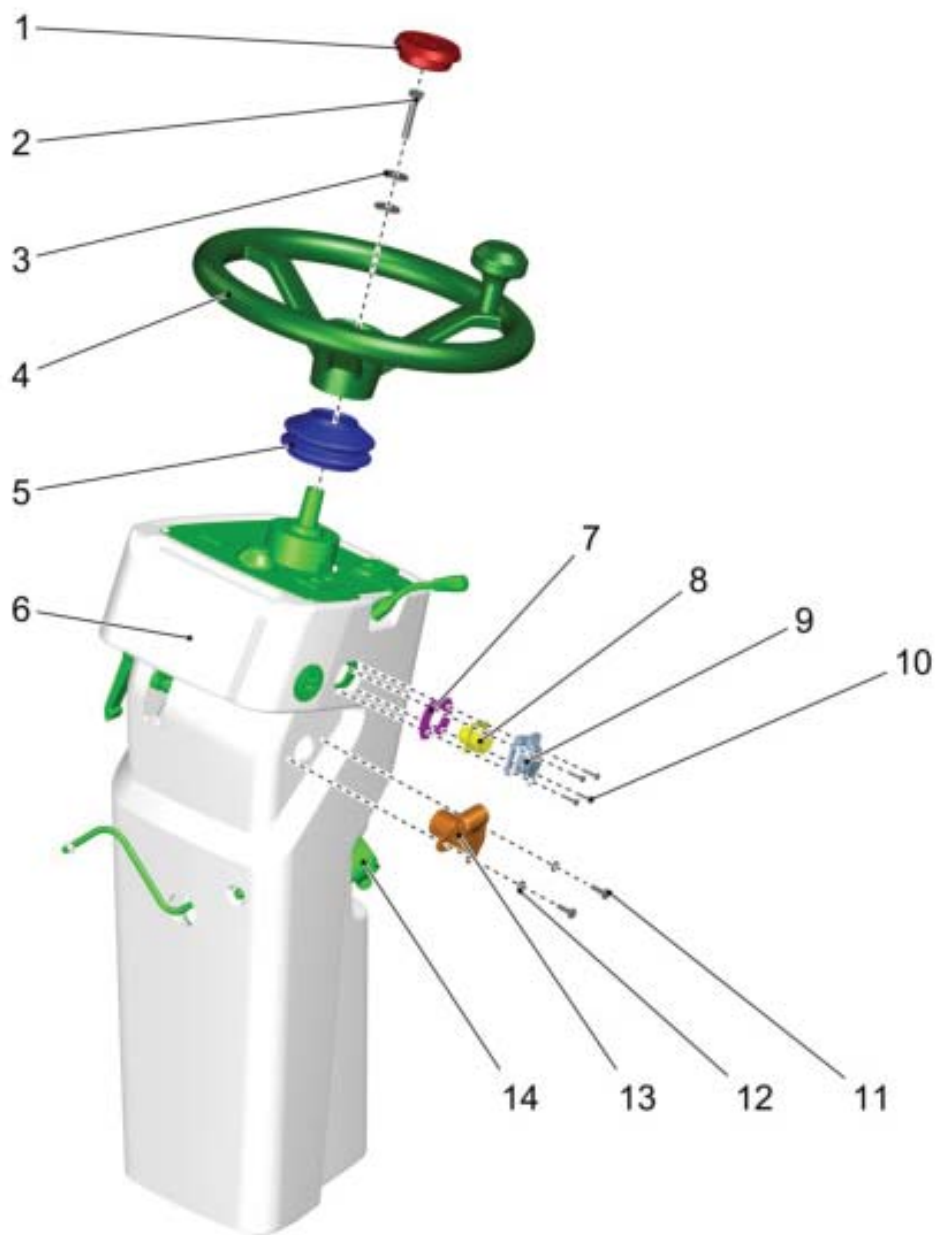

Steering Column

PARTS LIST - STEERING COLUMN			
ITEM	PART NO.	QTY	DESCRIPTION
1	01166190	1	COVERING
2	00133700	1	HEXAGON SCREW
3	00042900	2	WASHER
4	***	1	SPARE PART ON REQUEST
5	01470250	1	BELLOWS
6	***	1	SPARE PART ON REQUEST
7	01501800	1	SCREEN
8	***	1	SPARE PART ON REQUEST
9	***	1	SPARE PART ON REQUEST
10	00504550	4	FILLISTER-HEAD SCREW
11	00053530	2	LENS HEAD SCREW
12	00053720	2	WASHER
13	01168260	1	POWER SOCKET 3PIN
14			STEERING COLUMN