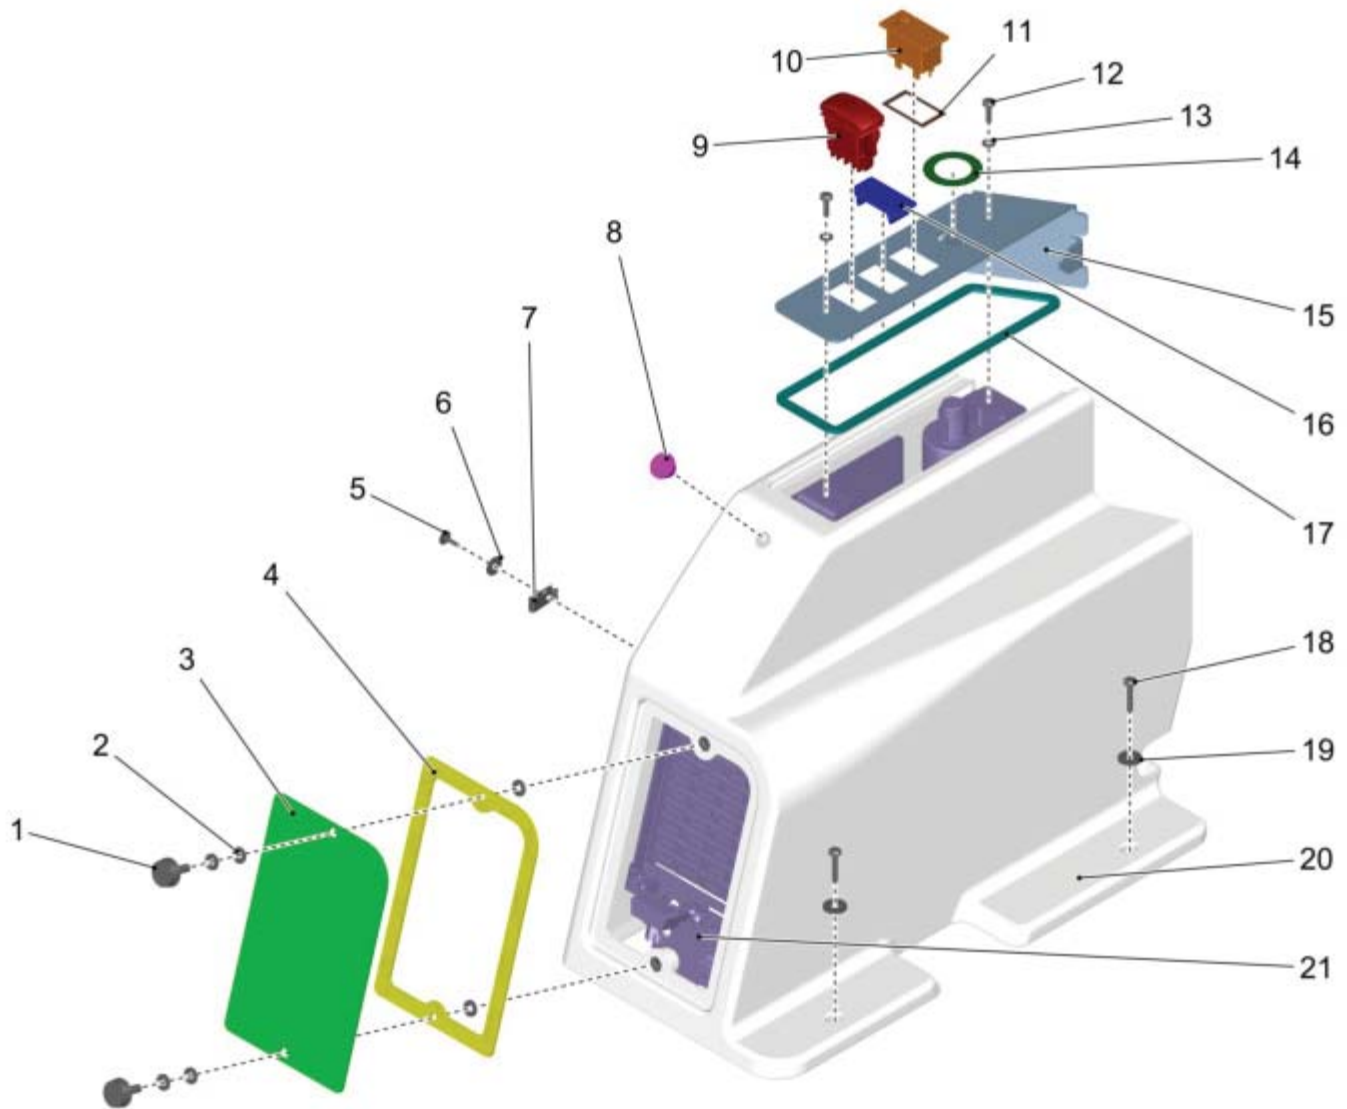

Side console R.H.

PARTS LIST - SIDE CONSOLE R.H.			
ITEM	PART NO.	QTY	DESCRIPTION
1	01092990	2	KNURLED SCREW
2	01476300	6	CAPTIVE WASHER
3	01472680	1	COVER PLATE
4	01501260	1	GASKET
5	01140070	1	TAPPING SCREW
6	00555520	1	WASHER
7	01140080	1	SNAP SCREW
8	00558390	1	DRAIN PLUG
9	01474280	1	PUSH BUTTON
10	01474200	1	INDICATOR LAMP
11	01131640	1	GASKET CONTROL-LIGHT
12	00053530	2	LENS HEAD SCREW
13	00053720	2	WASHER
14	01477560	1	DECAL IGNITION LOCK
15	01500600	1	SHEET METAL
16	01132930	1	CAP
17	01472670	1	GASKET
18	00506950	2	FILLISTER-HEAD SCREW
19	00135120	2	WASHER
20	03014170	1	CONSOLE GREY R.H.
21			SIDE CONSOLE R.H.