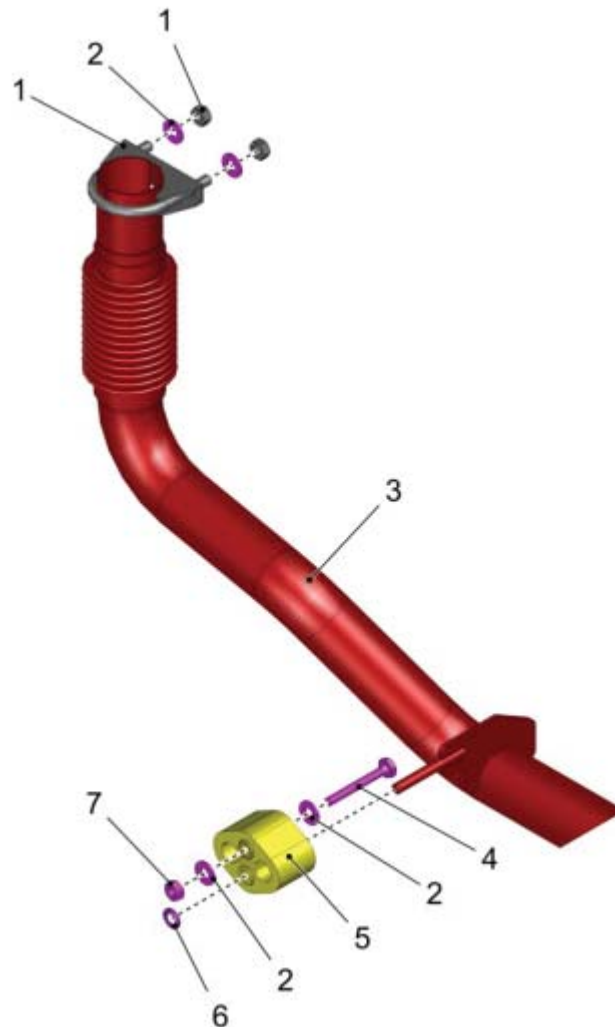

Exhaust Pipe

PARTS LIST - EXHAUST PIPE

ITEM	PART NO.	QTY	DESCRIPTION
1	01476580	1	PIPE BEND CLAMP D48
2	00740090	4	DETENT EDGED WASHER
3	01476860	1	TAIL PIPE
4	00053130	1	HEXAGON SCREW
5	00870110	1	RUBBER BUFFER
6	00854420	1	THRUST WASHER
7	00053350	1	HEX. NUT