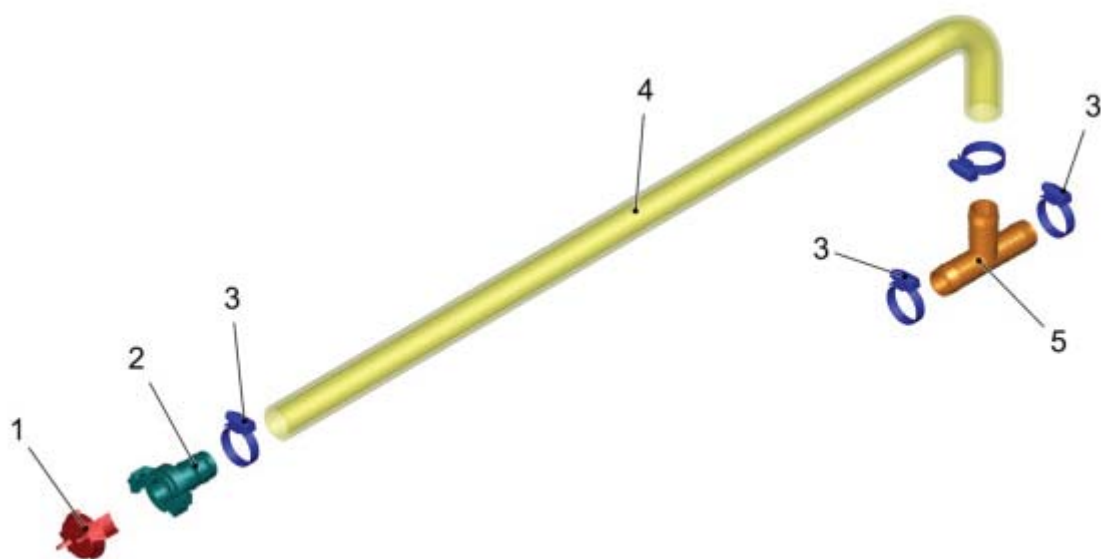

Recirculation Water Drain

PARTS LIST - RECIRCULATION WATER DRAIN

ITEM	PART NO.	QTY	DESCRIPTION
1	01475490	1	DUMMY COUPLING
2	01163040	1	PIECE OF HOSE-S
3	01071480	4	HOSE CLAMP
4	01474620	0,900	SPIRAL COILED TUBE
5	01475120	1	HOSE CONNECTOR