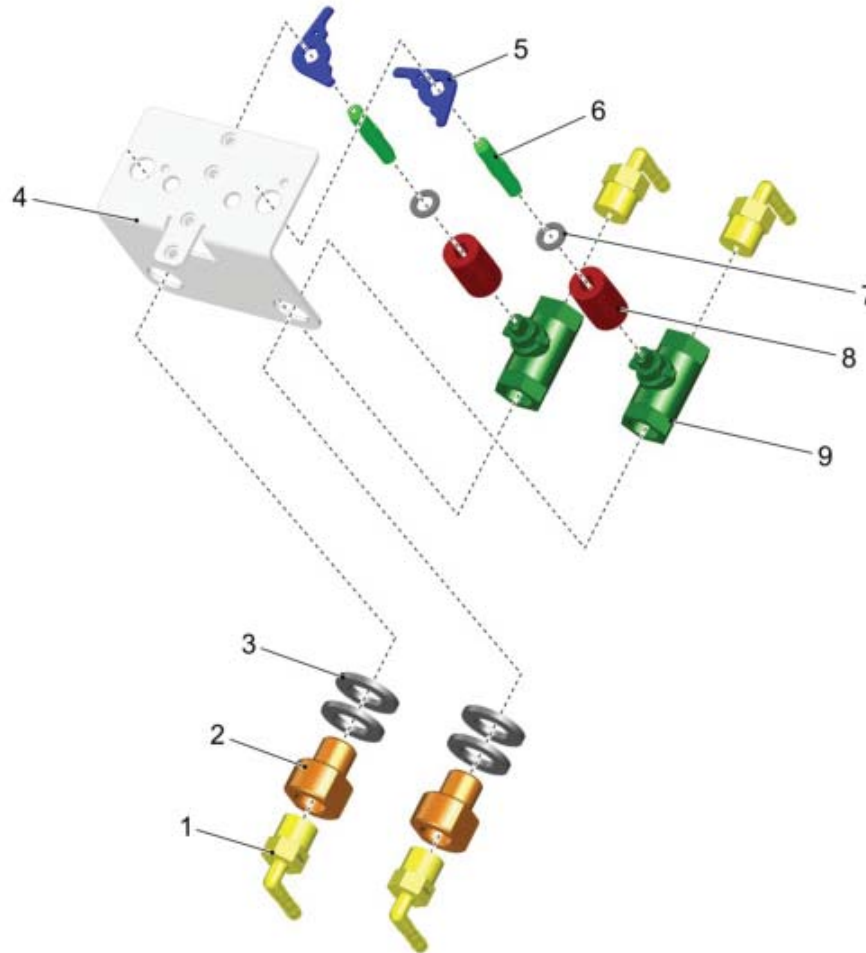

Water Valve

PARTS LIST - WATER VALVE			
ITEM	PART NO.	QTY	DESCRIPTION
1	01066760	4	SCREWED PLUG
2	01077630	2	SCREW
3	00053790	4	WASHER
4	01499240	1	ANGLE
5	01475270	2	CHARGE SHEET METAL
6	01472590	2	SHAFT
7	00055590	2	ADJUSTING WASHER
8	01078400	2	CONNECTING PIECE
9	00956340	2	BALL COCK
10	03007630	1	SEALING BAND (SPOOL WITH 12M)