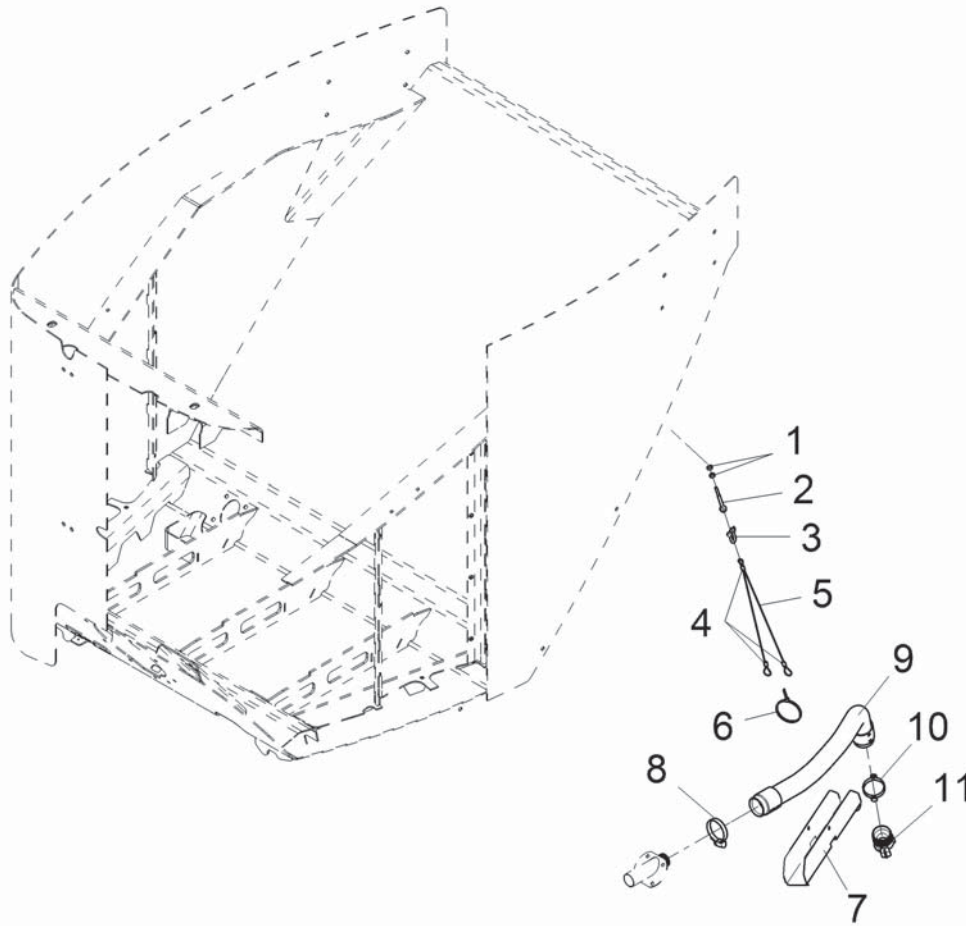

Circulation Water Drain Hose

PARTS LIST - CIRCULATION WATER DRAIN HOSE			
ITEM	PART NO.	QTY	DESCRIPTION
1	00053330	2	HEX. NUT
2	00101510	1	EYE BOLT
3	01001620	1	SHACKLE
4	00500220	3	CLAMP
5	00500210	0,700	CABLE
6	00967760	1	CABLE TIE
7	01474920	1	U-PROFILE
8	01226780	1	CLAMP
9	01231950		HOSE, CPL.
10	01474140	1	HOSE CLAMP
11	01471950	1	HOSE NIPPLE