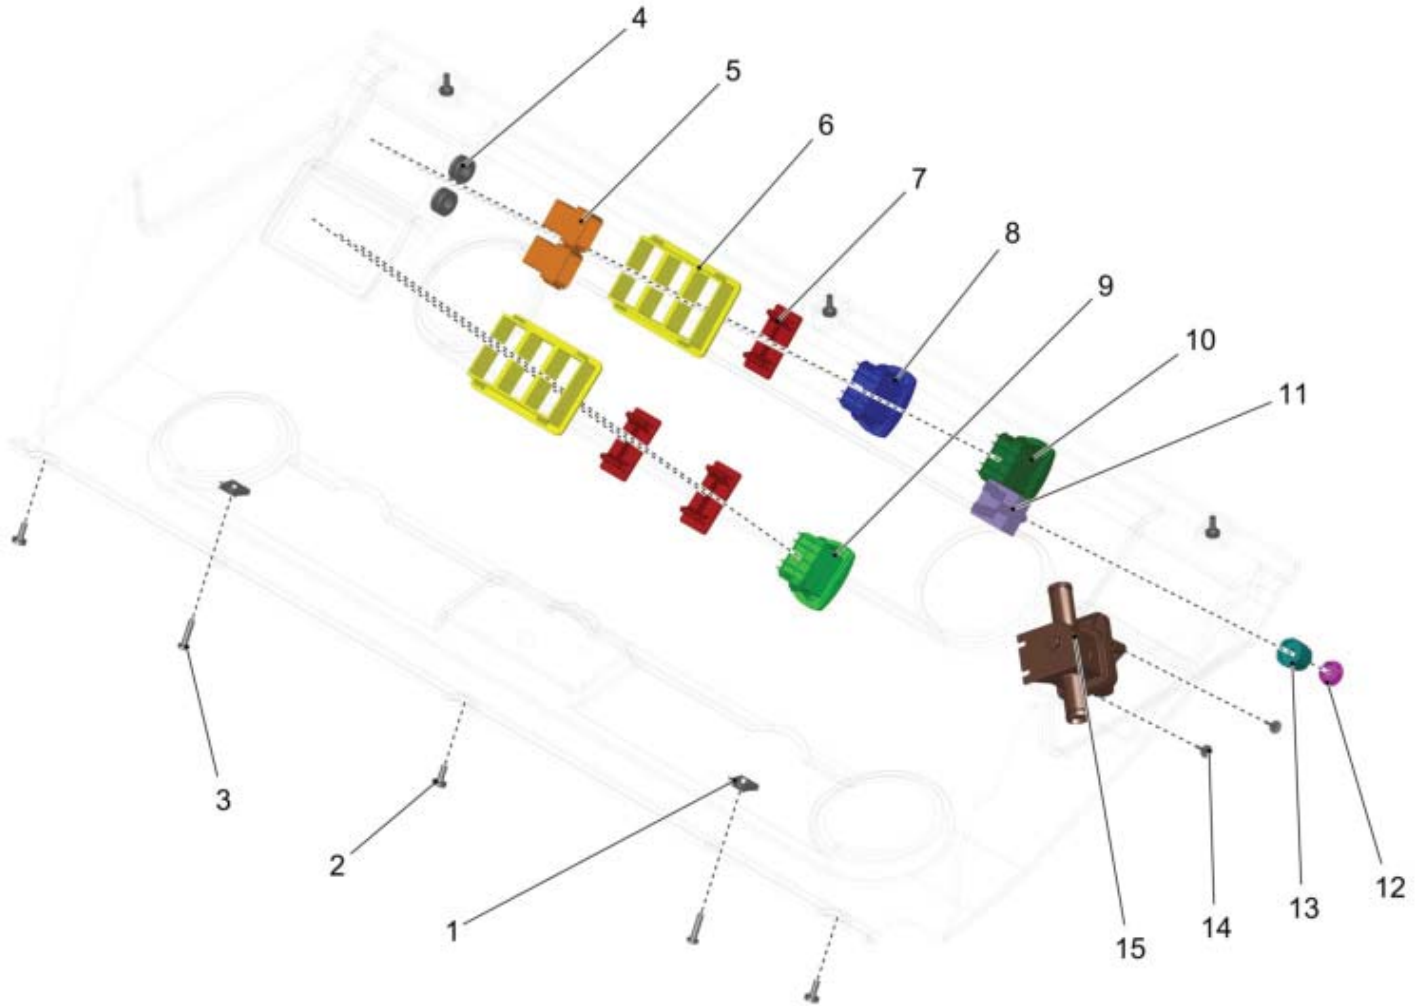

Inside Roof

PARTS LIST - INSIDE ROOF			
ITEM	PART NO.	QTY	DESCRIPTION
1	01141820	2	SNAP NUT
2	00959220	6	SCREW
3	01167250	2	TAPPING SCREW
4	00856240	2	CABLE SLEEVE
5	01155060	2	MALE-HOUSING
6	01140590	2	FRAME TRIPLE
7	01132930	3	CAP
8	01474500	1	SWITCH WORK LAMP
9	01474470	1	SWITCH WARNING BEACON
10	01474400	1	SWITCH LIGHTING
11	01064390	1	ROTARY SWITCH
12	01143730	1	CAP
13	01064400	1	CLAMPING DEVICE
14	01078860	2	SCREW
15	01473540	1	WATER VALVE