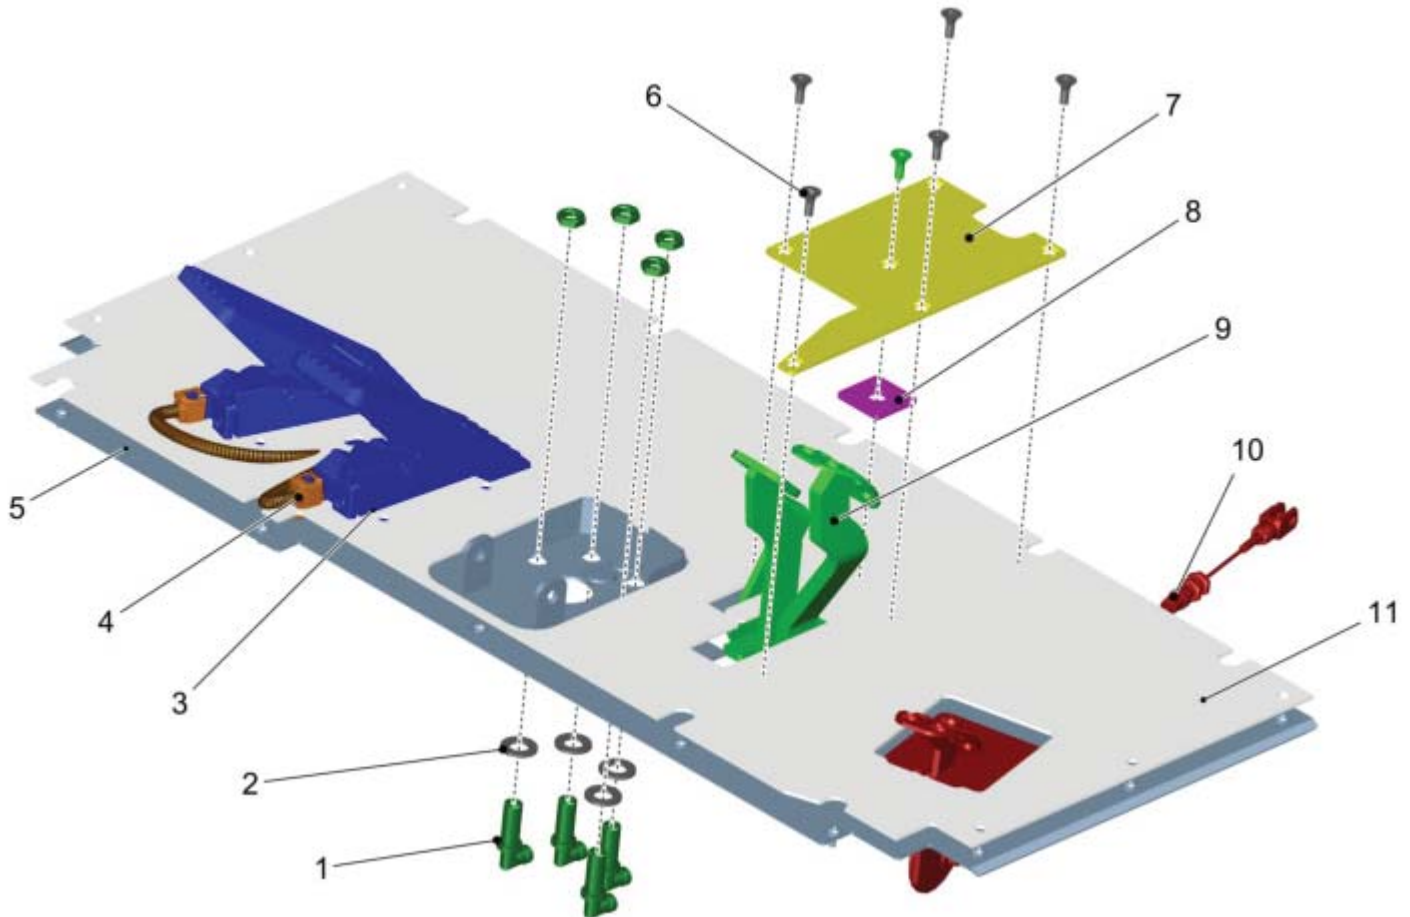

Cabin Floor Components

PARTS LIST - CABIN FLOOR COMPONENTS

ITEM	PART NO.	QTY	DESCRIPTION
1	01060560	4	SCREWED ANGLE FITTING
2	00053780	4	WASHER
3			CABIN
4	03022470	1	WIRING HARNESS W2
5			CABIN
6	00059080	5	COUNTERSUNK SCREW
7	01476380	1	COVER
8	01476390	1	SPACER PLATE
9	01477810		BRAKE PEDAL
10			COARSE PEDAL
11	01476640	1	FLOOR MAT