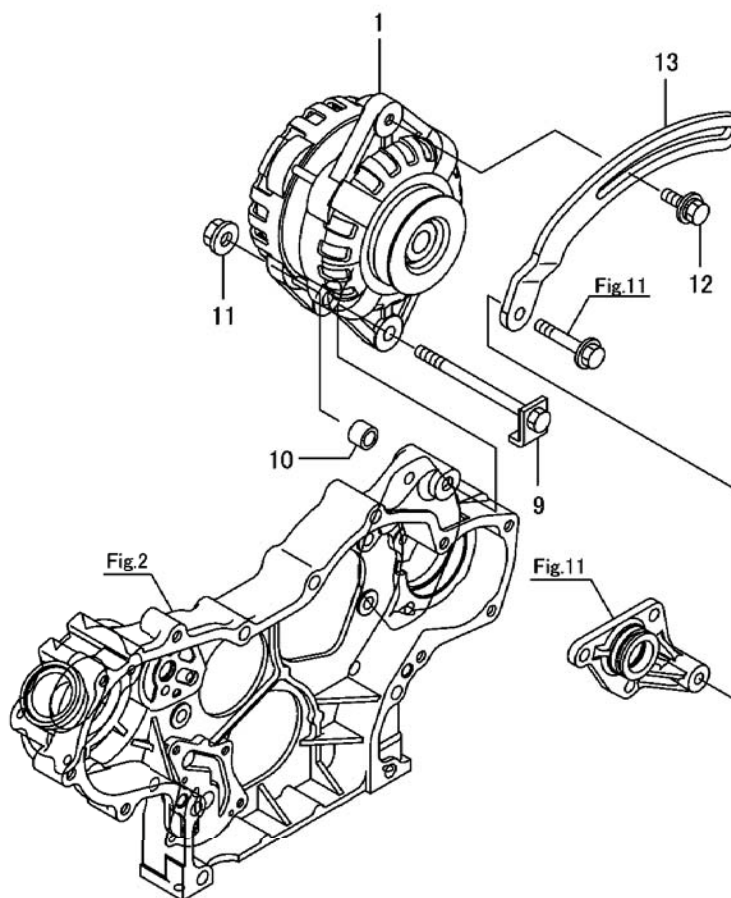

Generator

PARTS LIST - GENERATOR			
ITEM	PART NO.	QTY	DESCRIPTION
1	129908-77200	1	ALTERNATOR, 12V
2	129908-77710	1	BEARING, BALL FR ROTOR
3	129908-77720	1	
4	129908-77730	1	BEARING, BALL RR
5	129908-77740	1	RECTIFIER
6	129908-77750	1	REGULATOR
7	129908-77760	1	STATOR
8	129908-77770	1	PROTECTOR
9	129908-77220	1	BOLT, STOPPER M10
10	129A20-77350	1	PIECE, DISTANCE
11	26306-100002	1	NUT, M10
12	119810-77340	1	BOLT, ADJUSTER L=30
13	129688-77340	1	ADJUSTER, BELT