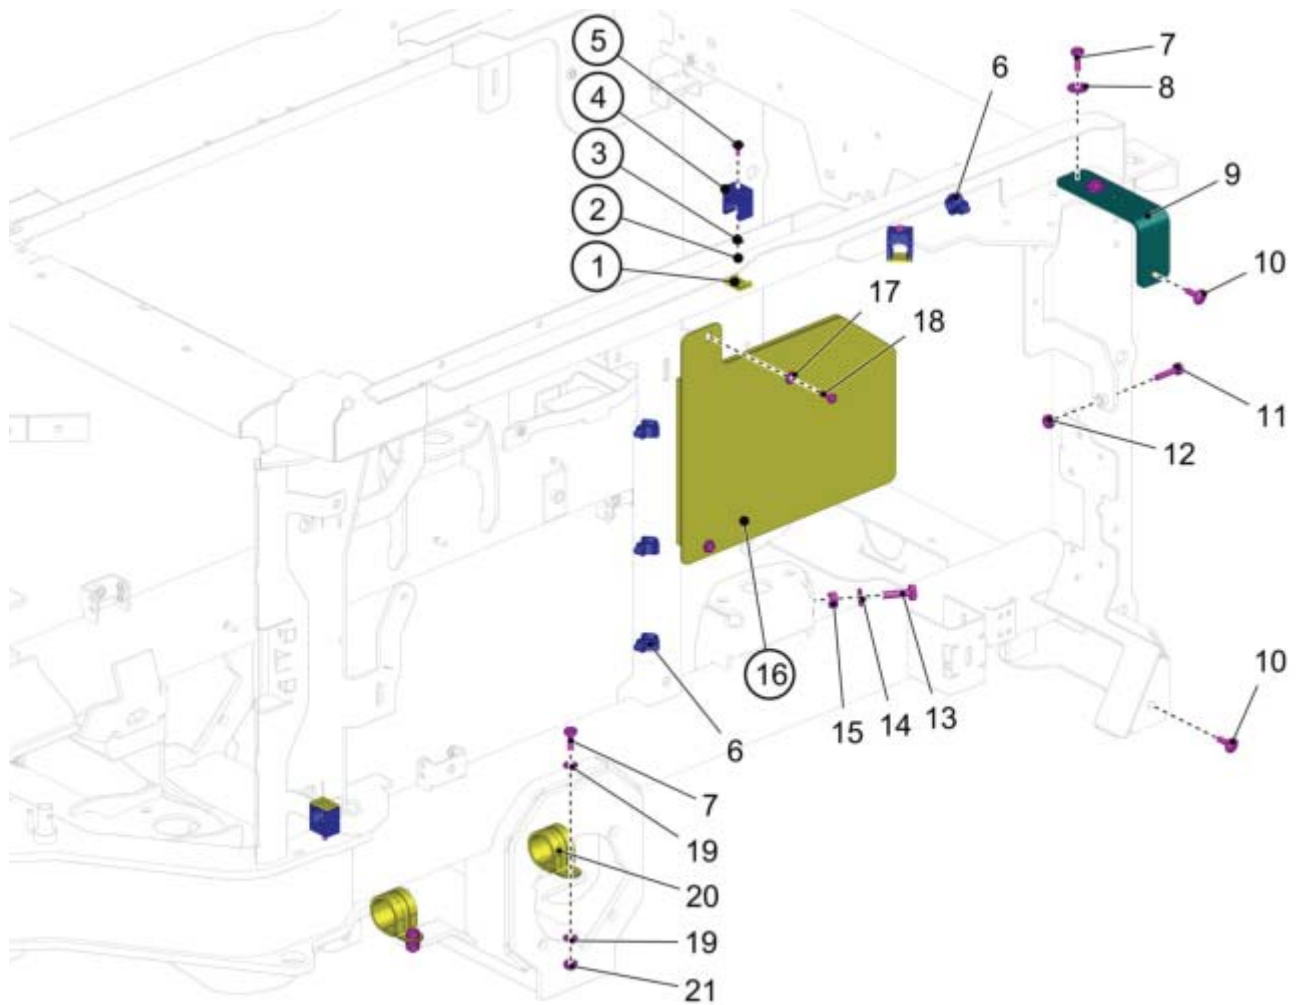

Rear End of Vehicle

PARTS LIST - REAR END OF VEHICLE			
ITEM	PART NO.	QTY	DESCRIPTION
1	01501400	3	COVER
2	00051520	3	HEX. NUT
3	00740280	3	WASHER
4	01501390	3	HOSE SUPPORT
5	01000850	3	LENS FLANGE SCREW
6	01370710	4	RETAINER HOLDER CORRUGATED HOSE
7	00053090	4	HEXAGON SCREW
8	00740080	2	WASHER
9	***	1	SPARE PART ON REQUEST
10	01000670	2	LENS FLANGE SCREW
11	00053110	1	HEXAGON SCREW
12	00053350	1	HEX. NUT
13	00053160	1	HEXAGON SCREW
14	00870090	1	DETENT EDGED WASHER
15	00053360	1	HEX. NUT
16	***	1	SPARE PART ON REQUEST
17	00730940	2	DETENT EDGED WASHER
18	00053010	2	HEX.BOLT
19	00053750	2	WASHER
20	01476000	2	PIPE CLAMP
21	00051510	2	HEX. NUT