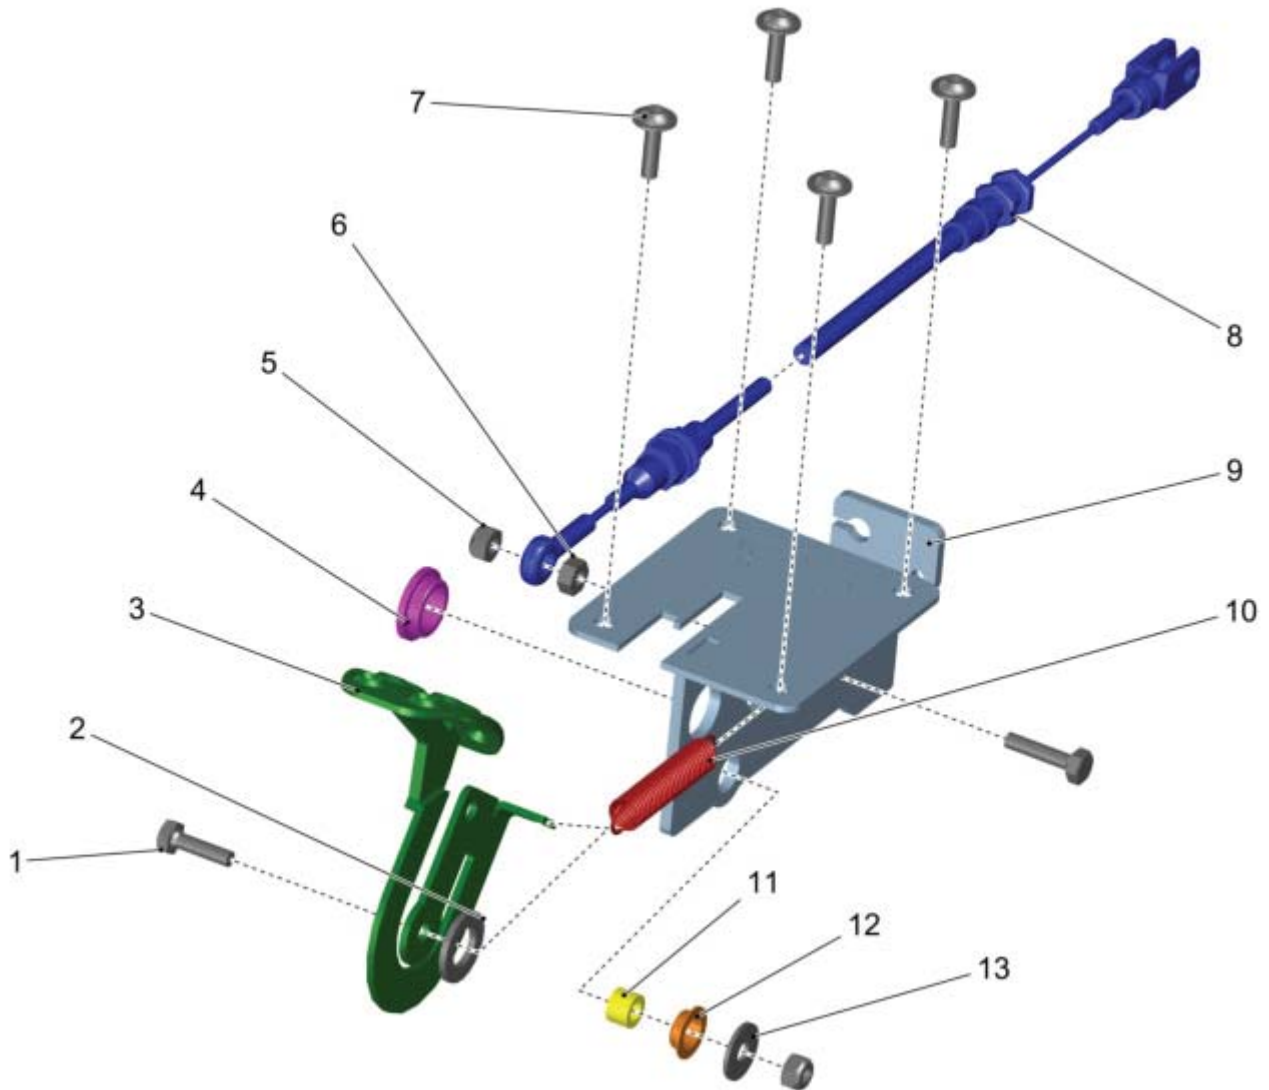

Coarse Material Pedal

PARTS LIST - COARSE MATERIAL PEDAL

ITEM	PART NO.	QTY	DESCRIPTION
1	01059530	2	HEXAGON SCREW
2	01142410	1	WASHER
3	01472940	1	COARSE PARTICLE PEDAL
4	01222830	1	SLIDE BEARING BUSH
5	00101540	2	HEX. NUT
6	00971400	1	HEX. NUT
7	01164420	4	LENS FLANGE SCREW
8	01167520	1	BOWDEN CABLE
9	01475010	1	PEDAL BLOCK
10	00058510	1	TENSION SPRING
11	01271490	1	BEARING BUSH
12	01130080	1	SLIDE BEARING BUSH
13	00902280	1	WASHER