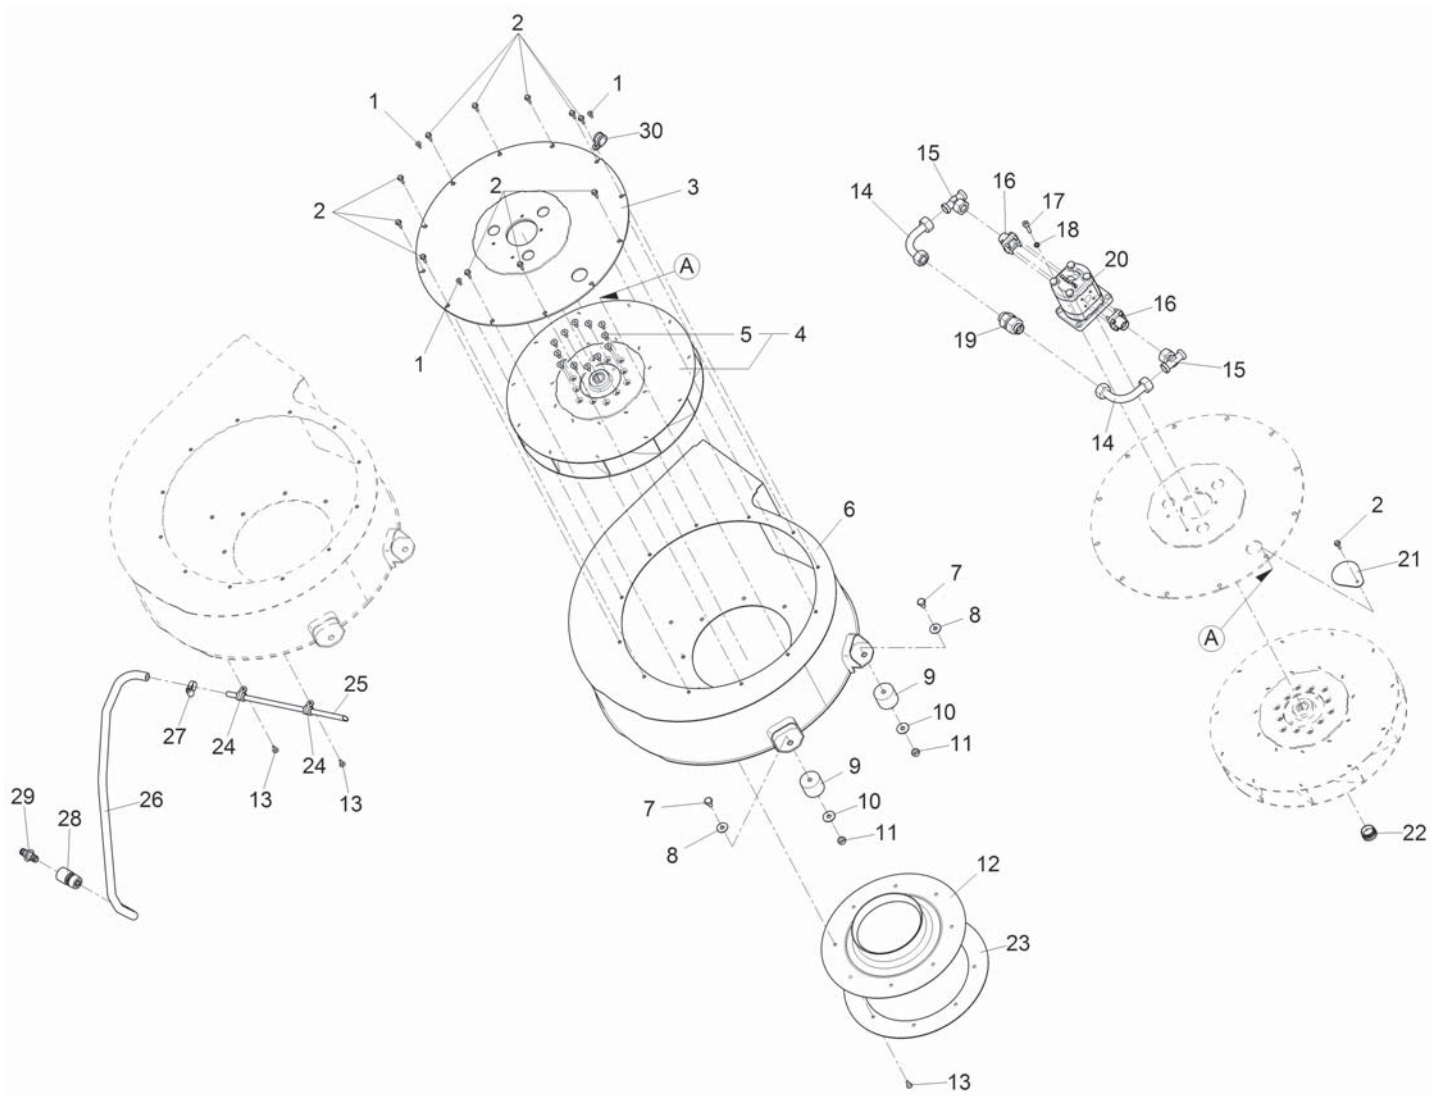

Blower

PARTS LIST - BLOWER			
ITEM	PART NO.	QTY	DESCRIPTION
1	00048480	3	COUNTERSUNK SCREW
2	00959270	12	HEX.BOLT
3	01470570	1	BLOWER COVER
4	01470410	1	BLOWER WHEEL
5	00705440	12	COUNTERSUNK SCREW
6	01470690	1	BLOWER HOUSING
7	01220910	4	HEXAGON SCREW
8	01160910	4	DETENT EDGED WASHER
9	01160950	4	RUBBER BONDED METAL
10	01161070	4	WASHER
11	01019660	4	HEX. NUT
12	01497140	1	INJECTION NOZZLE
13	01017640	10	LENS FLANGE SCREW
14	03012340	2	HYDRAULIC PIPE
15	01017290	2	ADJUSTABLE T-COUPLING
16	01017280	2	STRAIGHT SCREW CONNECTION
17	00071450	4	SOCKET HEAD SCREW
18	00157040	4	SPRING RING
19	01081230	1	HOLDING VALVE
20	01470400	1	GEAR WHEEL MOTOR
21	01160960	1	COVER
22	01131500	1	PLUG
23	01497170	1	FLANGE
24	00130250	2	PIPE CLAMP
25	01500010	1	PIPE
26	00200170	0,530	PVC HOSE
27	01015350	1	HOSE CLAMP
28	01221860	1	CONNECTOR
29	01221870	1	COUPLING
30	00523540	1	PIPE CLAMP