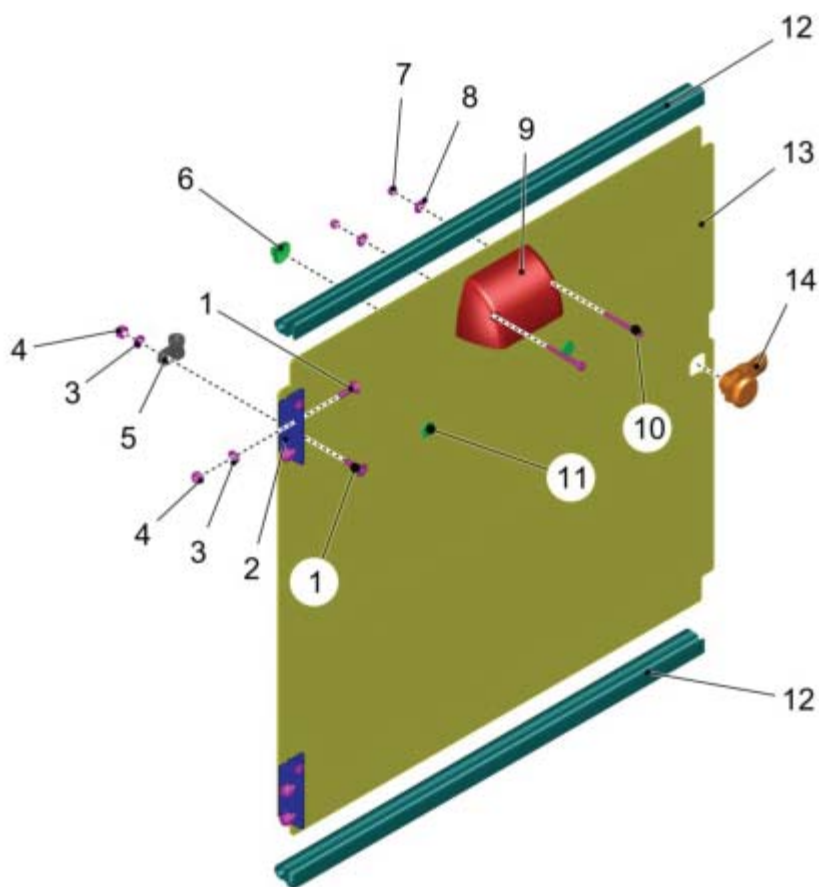

Tailgate

PARTS LIST - TAILGATE			
ITEM	PART NO.	QTY	DESCRIPTION
1	01271620	8	COUNTERSUNK SCREW
2	00740450	2	HINGE
3	00053730	8	WASHER
4	00051520	8	HEX. NUT
5	01112510	1	PIPE CLAMP
6	01278080	1	MOUNTING CLIP
7	00133830	2	HEX. NUT
8	00557150	2	WASHER
9	01476410	1	LICENSE PLATE LIGHT LED
10	01175760	2	SOCKET HEAD SCREW
11	00523330	2	DRAIN PLUG
12	00750430	1	EDGE PROTECTION
13	01476830	1	TAILGATE
14	01019560	1	SASH FASTENER