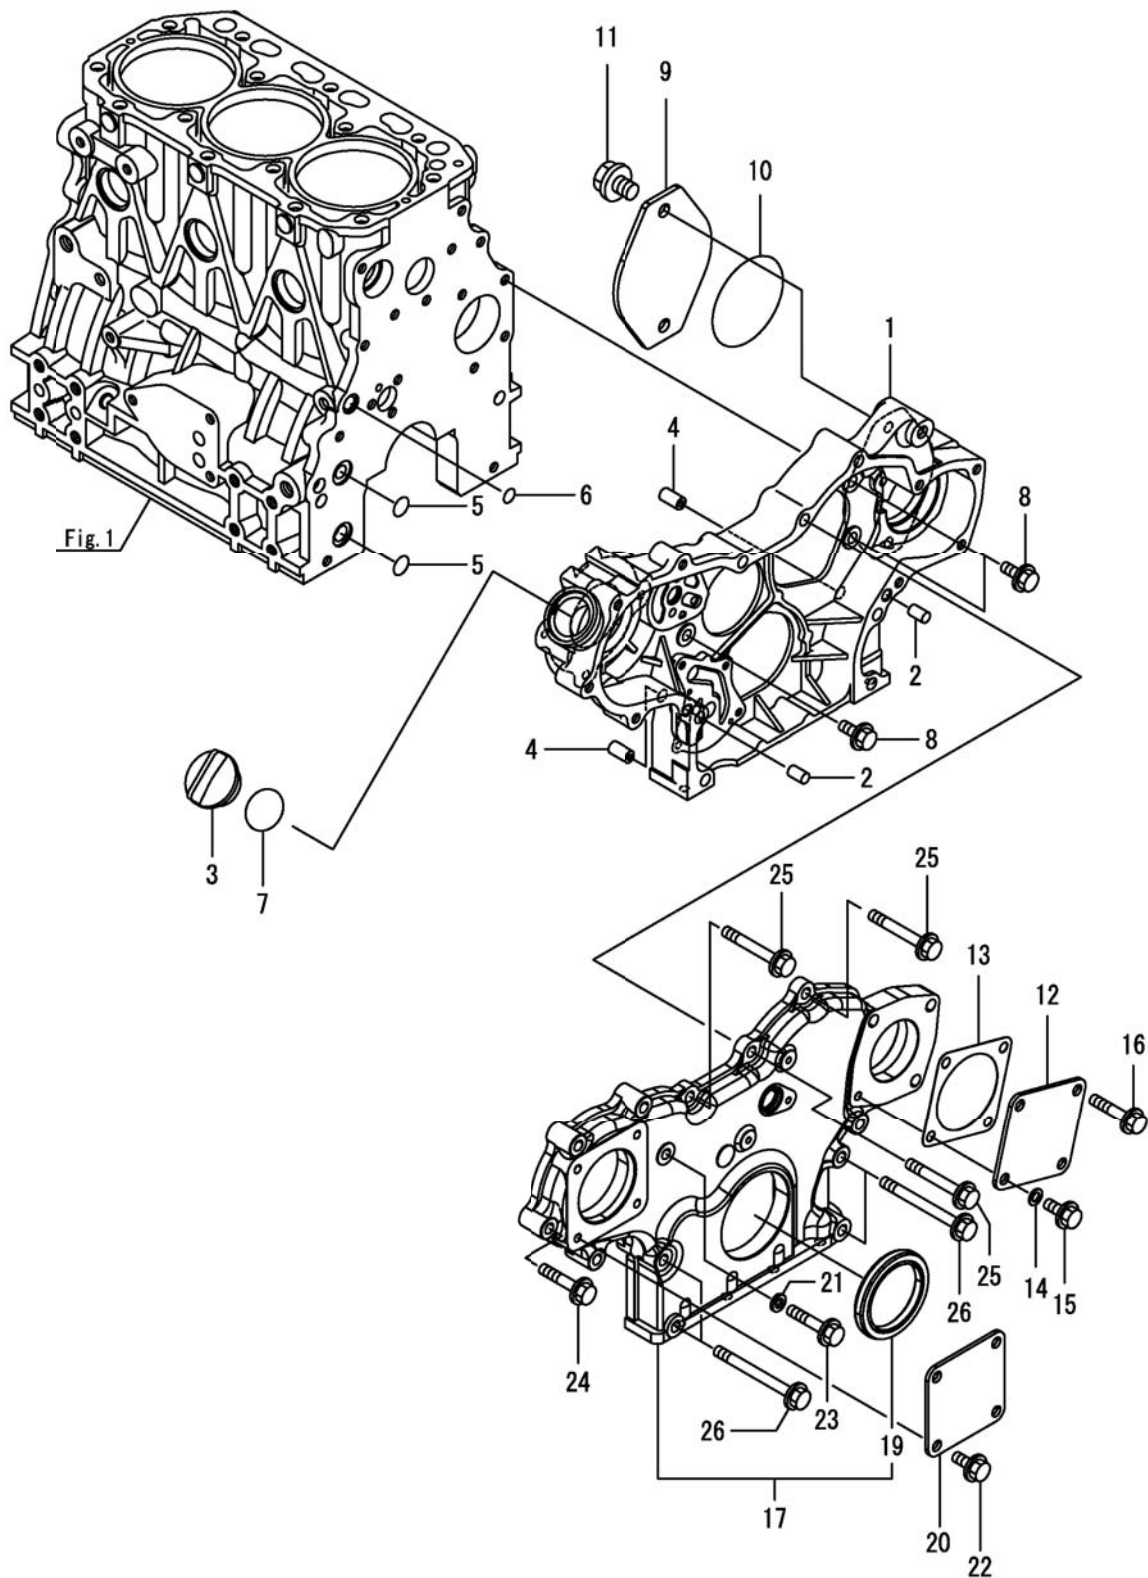

Gear Housing

PARTS LIST - GEAR HOUSING			
ITEM	PART NO.	QTY	DESCRIPTION
1	129C32-01500	1	CASE, GEAR
2	129100-01580	2	PIN, PARALLEL 8 X 16
3	124160-01751	1	CAP, FILLER
4	129795-01950	2	PIPE, KNOCK L=18
5	119609-32040	2	O-RING, P16
6	119624-32040	1	O-RING, P12.0
7	24311-000320	1	O-RING, 1AP32.0
8	26106-080162	3	BOLT, M8 X 16 PLATED
9	121023-26071	1	COVER, PUMP
10	24321-000850	1	O-RING, 1AG85.0
11	26106-100202	2	BOLT, M10X 20 PLATED
12	124240-01871	1	COVER, HYDRAULIC PUMP
13	129C26-01890	1	GASKET, PUMP
14	22190-080002	1	WASHER, SEAL 8
15	26106-080142	1	BOLT, M8 X 14
16	26106-080352	3	BOLT, M8 X 35 PLATED
17	129C00-01550	1	COVER ASSY, CASE
19	119934-01800	1	SEAL, OIL
20	124240-01871	1	COVER, HYDRAULIC PUMP
21	22190-080002	1	WASHER, SEAL 8
22	26106-080162	4	BOLT, M8 X 16 PLATED
23	26106-080352	1	BOLT, M8 X 35 PLATED
24	26106-080402	5	BOLT, M8 X 40 PLATED
25	26106-080602	3	BOLT, M8 X 60 PLATED
26	26106-080852	4	BOLT, M8 X 85 PLATED