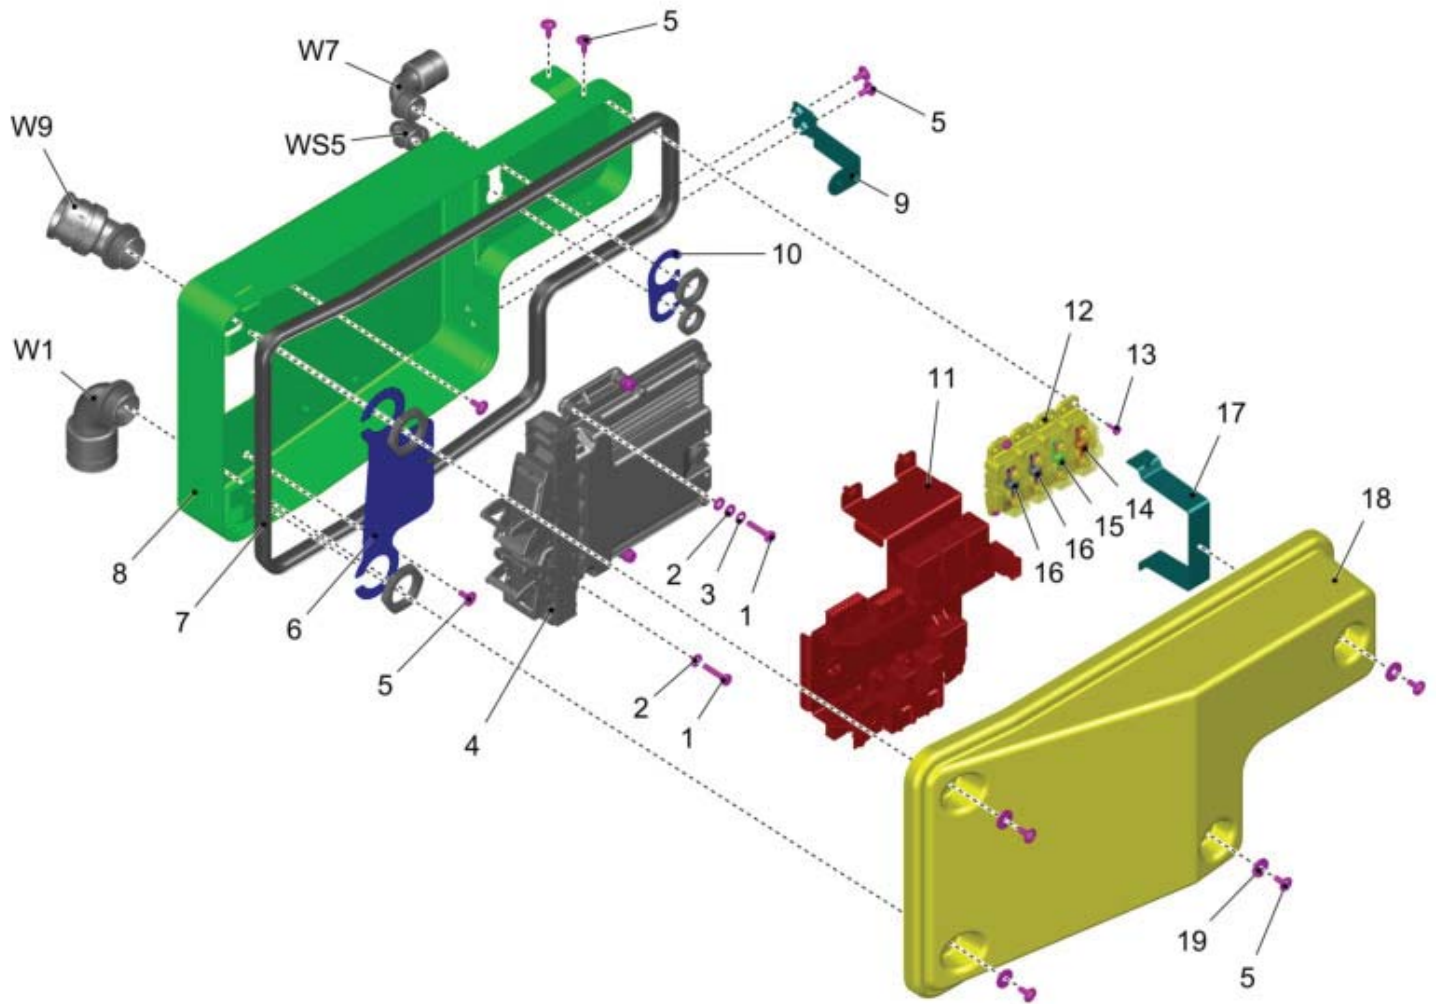

Electrical Box - Rear of Vehicle

PARTS LIST - ELECTRICAL BOX - REAR OF VEHICLE			
ITEM	PART NO.	QTY	DESCRIPTION
1	00053030	4	HEXAGON SCREW
2	00053730	5	WASHER
3	00053840	1	SPRING WASHER
4	01477120	1	ELECTRONIC CONTROL UNIT
5	01000850	10	LENS FLANGE SCREW
6	01476340	1	COVER PLATE
7	01493170	1.400	SEALING PROFILE BLACK
8	01476480	1	E-BOX
9	01476490	1	RETAINER
10	01476470	1	COVER PLATE
11		1	ELECTRO BOX REAR VEHICLE
12	01473870	4	FUSE HOLDER
13	01112160	4	SCREW
14	01277780	1	FUSE LINK
15	---	1	SPARE PART ON REQUEST
16	01473850	2	FUSE LINK
17	01476500	1	RETAINING BRACKET
18	01476350	1	COVERING
19	00135120	4	WASHER
W1	03022240	1	WIRING HARNESS W1
W7	03022280	1	WIRING HARNESS W7
W9	03022350	1	WIRING HARNESS W9
WS5	03022600	1	CABLE LOOM WS5