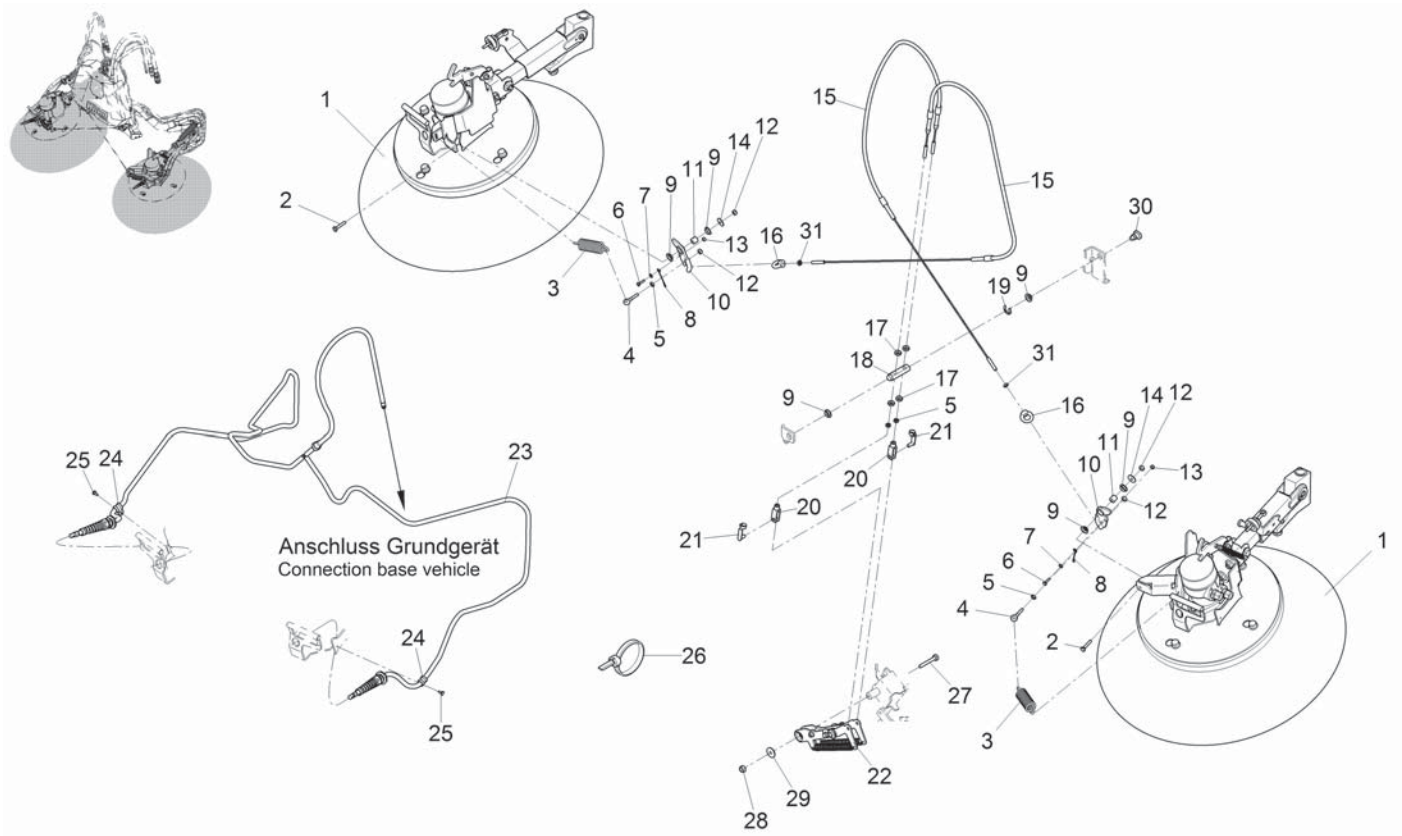

Sweeping Unit - Part 2

PARTS LIST - SWEEPING UNIT - PART 2

ITEM	PART NO.	QTY	DESCRIPTION
1	***	1	CIRCULAR BROOM R.H. AND L.H.
2	00054690	2	HEXAGON SCREW
3	00705570	2	TENSION SPRING
4	00735690	2	EYE BOLT
5	00046500	2	HEX. NUT
6	00053020	2	HEXAGON SCREW
7	00053730	2	WASHER
8	01472710	2	CONDUCTER
9	01472160	4	SLIDE BEARING BUSH
10	01472960	2	LEVER
11	01475070	2	BUSHING
12	00051510	4	HEX. NUT
13	00051520	2	HEX. NUT
14	00042900	2	WASHER
15	01471350	2	BOWDEN CABLE
16	01078450	2	NUT
17	00154100	4	HEX. NUT
18	01472180	1	INSERT SHAFT
19	00059490	1	THRUST WASHER
20	00027110	2	SWIVEL HEAD
21	00706030	2	BOLT
22	***		LEVER CPL.
23	***		WATER SUPPLY
24	00130250	2	PIPE CLAMP
25	01171270	2	SCREW
26	00967760	30	CABLE TIE
27	00151790	1	HEXAGON SCREW
28	01145160	1	HEX. NUT
29	00046520	1	WASHER
30	01473810	1	INSERT SHAFT
31	00046500	2	HEX. NUT