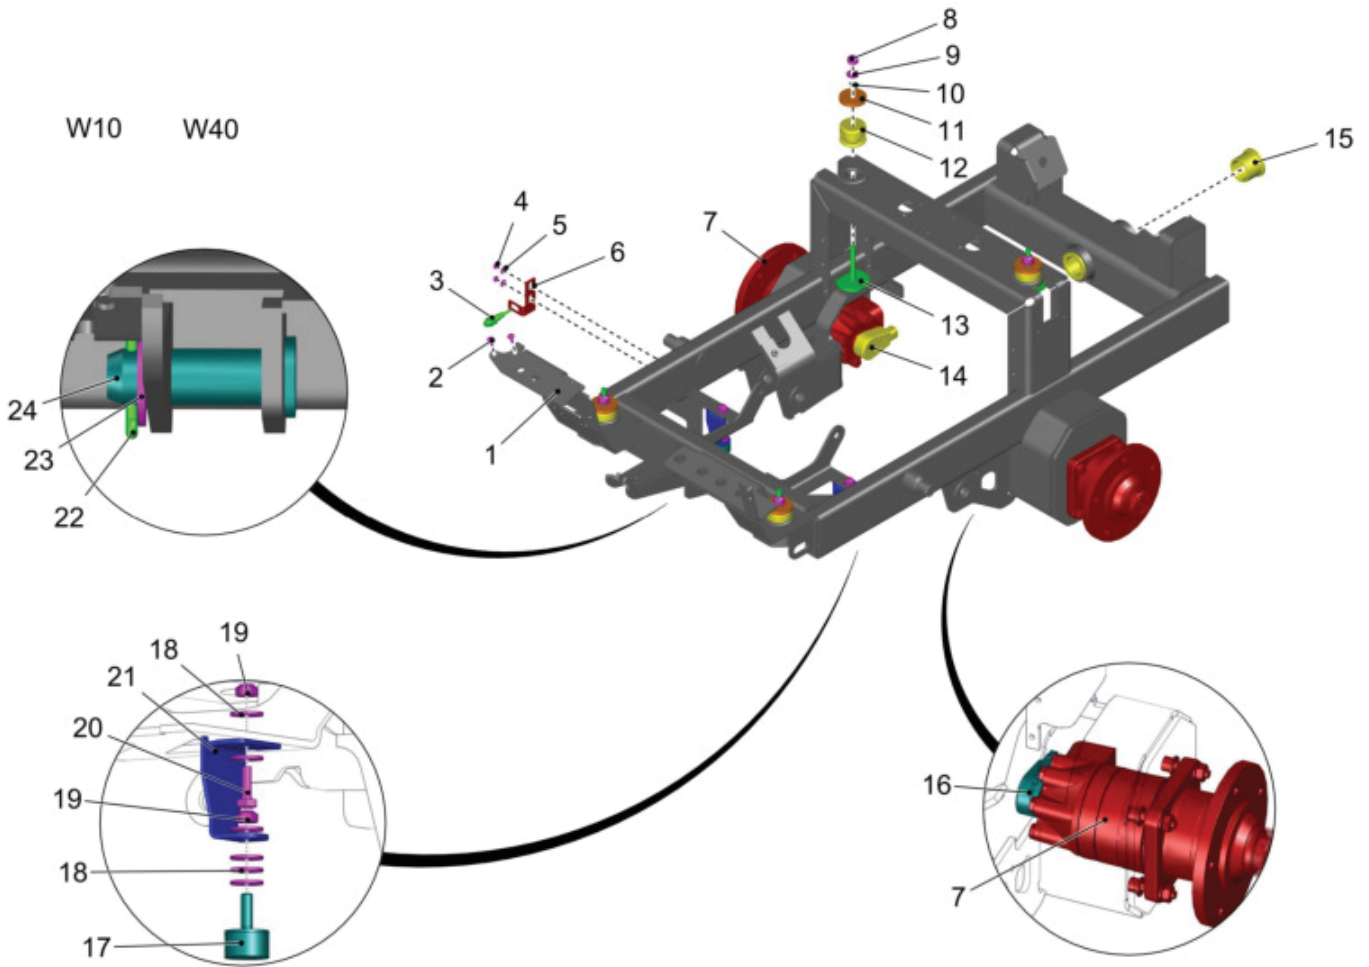

Basis Front Vehicle

PARTS LIST - BASIS FRONT VEHICLE			
ITEM	PART NO.	QTY	DESCRIPTION
1	03023780	1	FRAME
2	01017640	2	LENS FLANGE SCREW
3	01221760	1	SWITCH
4	00102140	2	HEX. NUT
5	01226390	2	DETENT EDGED WASHER
6	01472500	1	RETAINER
7	***		SPARE PART ON REQUEST
8	00051490	4	HEX. NUT
9	00053770	4	WASHER
10	00045750	4	O-RING OIL RESISTANT
11	***	4	SPARE PART ON REQUEST
12	01470710	4	SHOCK ABSORBER
13	***	4	SPARE PART ON REQUEST
14	01476720	1	SPEED SENSOR
15	01061260	2	SLIDE BEARING BUSH
16	01476690	1	END SPEED SENSOR
17	01154090	2	BUFFER
18	00740080	12	WASHER
19	00051510	4	HEX. NUT
20	00077110	2	HEXAGON SCREW
21	01475460	2	RETAINER
22	00027880	1	COTTER PIN
23	00743200	1	WASHER
24	01472350	1	BOLT
W10	03022550	1	WIRING HARNESS W10
W40	03018800	1	WIRING HARNESS W40