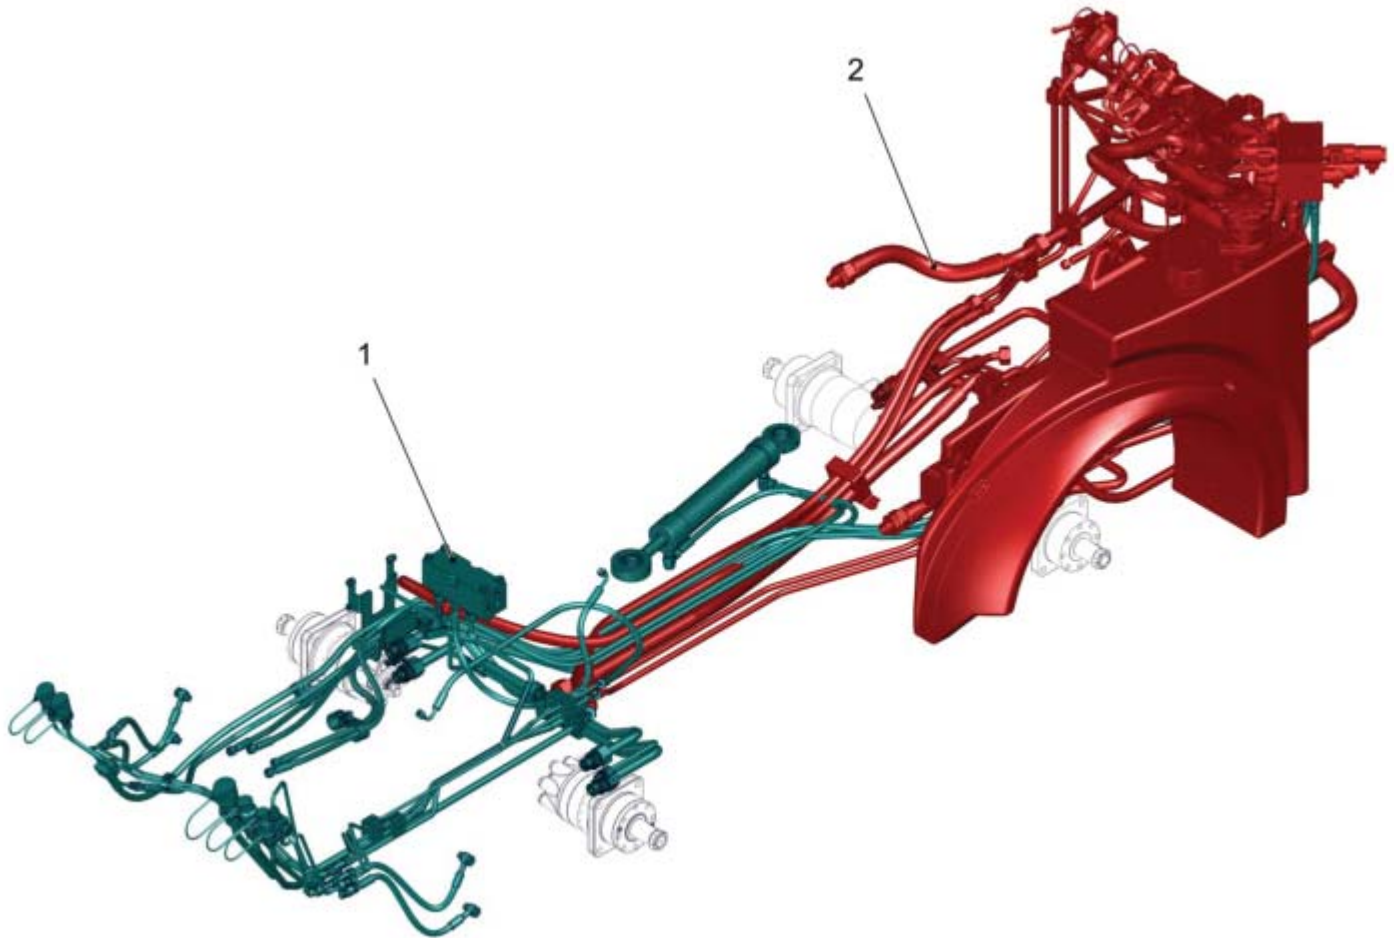

Hydraulic System

PARTS LIST - HYDRAULIC SYSTEM	
ITEM	DESCRIPTION
1	HYDRAULICS FRONT OF VEHICLE
2	HYDRAULICS BACK OF VEHICLE