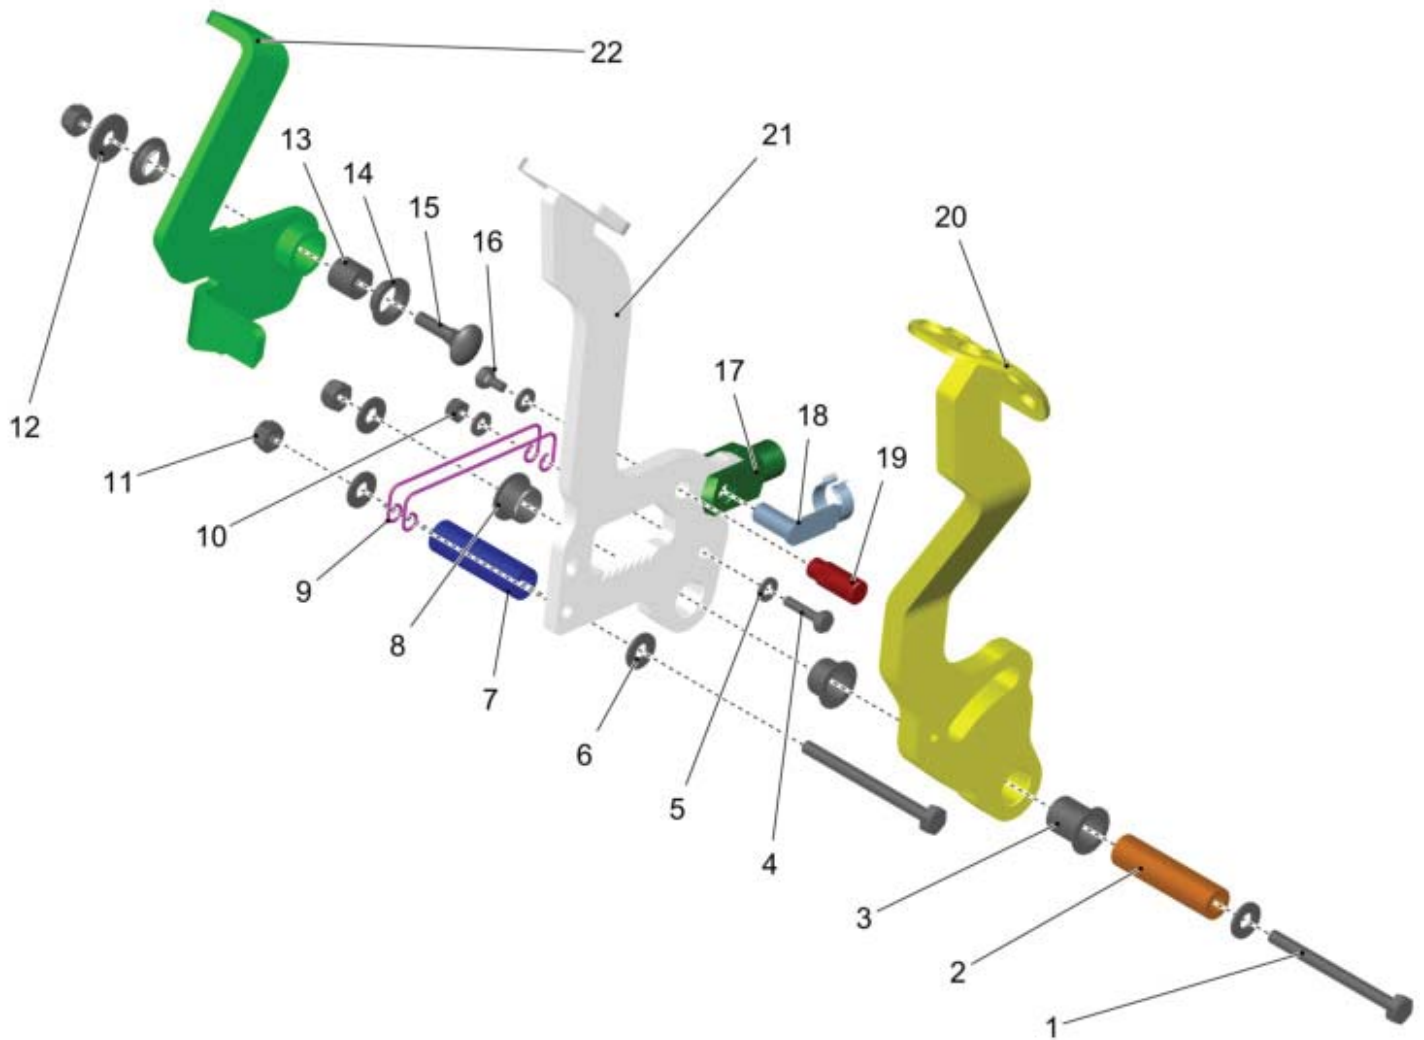

Brake Pedal

PARTS LIST - BRAKE PEDAL			
ITEM	PART NO.	QTY	DESCRIPTION
1	00020370	2	HEXAGON SCREW
2	01472490	1	SLEEVE
3	01477870	1	SLIDE BEARING BUSH
4	00053030	1	HEXAGON SCREW
5	00053730	3	WASHER
6	00740900	4	TAPPING SCREW
7	01476400	1	SLEEVE
8	01091340	2	SLIDE BEARING BUSH
9	01475420	2	BRACKET
10	00051520	1	HEX. NUT
11	00051510	3	HEX. NUT
12	00042900	1	WASHER
13	01472520	1	SLEEVE
14	01472160	2	SLIDE BEARING BUSH
15	00864520	1	ROUND HEAD SCREW
16	00025260	1	HEXAGON SCREW
17	00503360	1	SWIVEL HEAD
18	00557300	1	BOLT
19	01476370	1	DRIVER
20	01476530	1	BRAKE PEDAL
21	01476510	1	PARKING BRAKE
22	01476550	1	LOCKING PEDAL