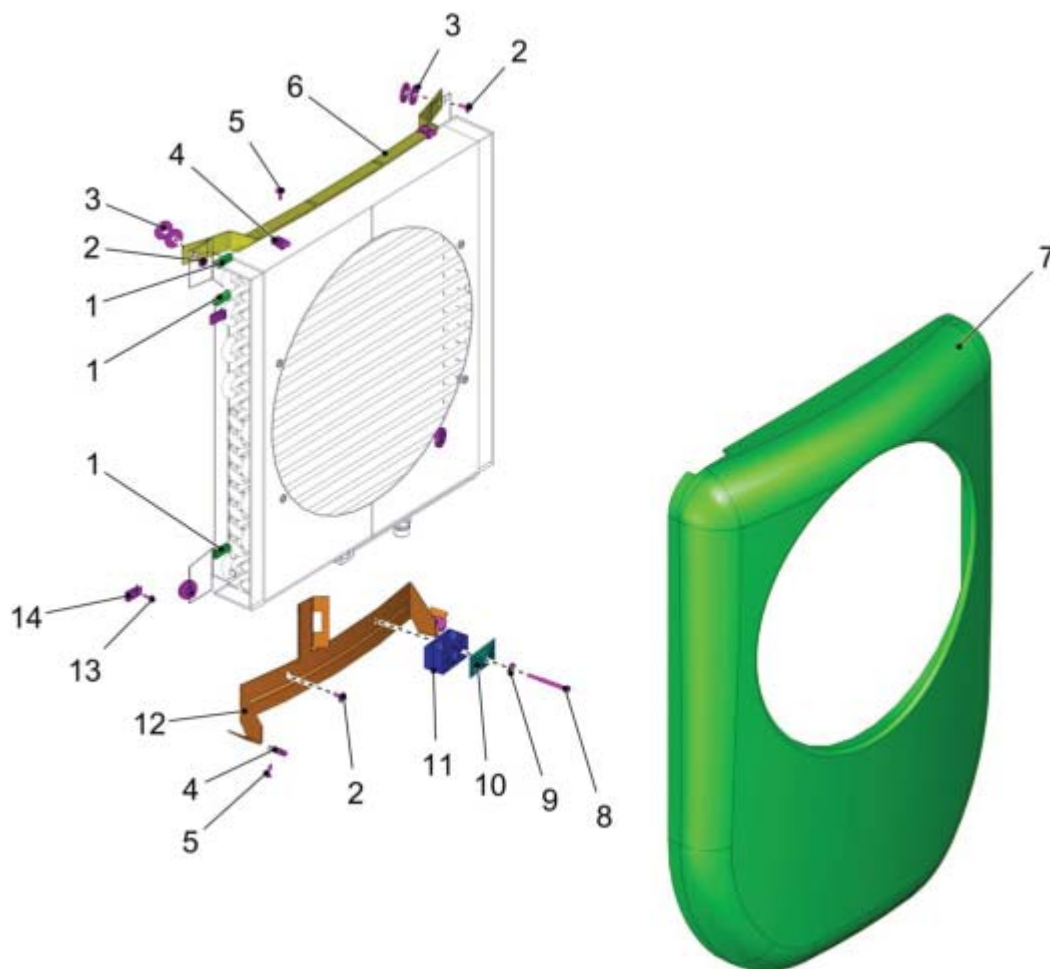

Mounting Parts

PARTS LIST - MOUNTING PARTS			
ITEM	PART NO.	QTY	DESCRIPTION
1	00721090	0,025	EDGE PROTECTION
2	01168030	5	LENS FLANGE SCREW
3	01141510	8	WASHER
4	01141500	4	SNAP NUT
5	00053960	4	TAPPING SCREW
6	01141550	1	CARRIER
7	01167410	1	COVERING
8	00053270	1	HEX.BOLT
9	00730940	1	DETENT EDGED WASHER
10	01132150	1	COVER PLATE
11	01160240	1	PAIR OF CLAMPING
12	03005530	1	CARRIER
13	00157110	2	TAPPING SCREW
14	01140080	2	SNAP SCREW