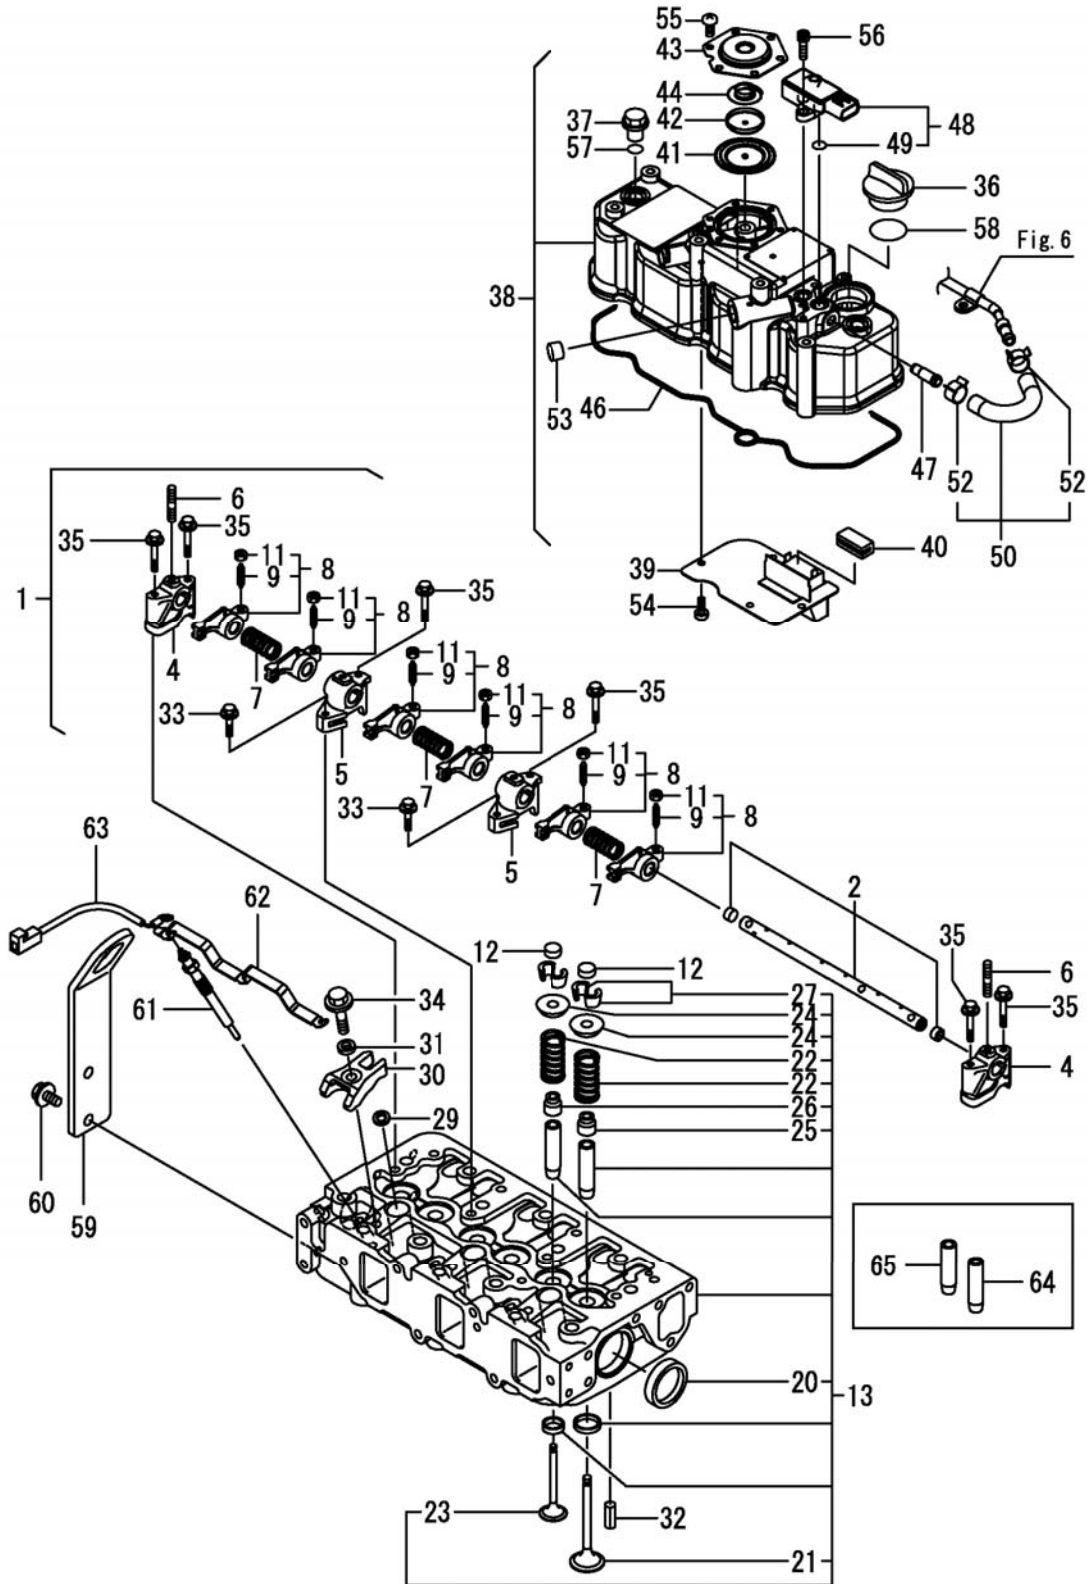

Cylinder head - Bonnet

PARTS LIST - CYLINDER HEAD - BONNET

ITEM	PART NO.	QTY	DESCRIPTION
1	129004-11241	1	SHAFT ASSY, ROCKER
2	129004-11251	1	SHAFT, ROCKER ARM
4	119802-11260	2	SUPPORT, ROCKER ARM
5	119802-11270	2	SUPPORT, ROCKER ARM
6	119802-11280	3	BOLT, STUD
7	129150-11280	3	SPRING, SHAFT
8	129004-11650	6	ARM ASSY, ROCKER
9	129150-11230	6	SCREW, VALVE ADJUST
11	129150-11750	6	NUT, M8 X P1.0
12	129150-11370	6	CAP, VALVE
13	129A20-11700	1	HEAD ASSY, CYLINDER
20	27241-400000	2	PLUG, 40
21	129005-11100	3	VALVE, INTAKE
22	129795-11120	6	SPRING, VALVE
23	129100-11112	3	VALVE, EXHAUST
24	129795-11180	6	RETAINER, SPRING
25	124460-11340	3	SEAL, VALVE STEM
26	129A00-11340	3	SEAL, VALVE STEM
27	27310-080001	6	COTTER, 8
29	129978-11871	3	GASKET, INJECTOR
30	129A00-11900	3	RETAINER, INJECTOR
31	120270-54410	3	WASHER, INJECTOR
32	22351-060012	2	PIN, SPRING 6.0X12
33	26106-080252	2	BOLT, M8 X 25
34	26106-080352	3	BOLT, M8 X 35 PLATED
35	26106-080502	6	BOLT, M8 X 50 PLATED
36	124160-01751	1	CAP, FILLER
37	124160-11360	3	KNOB, BONNET
38	129A00-11360	1	BONNET ASSY, HEAD
39	129004-03010	1	PLATE, BAFFLE
40	129150-03070	1	BAFFLE, BREATHER
41	123907-03100	1	DIAPHRAGM, BREATHER
42	123907-03110	1	PLATE, CENTER
43	123907-03120	1	PLATE, BREATHER