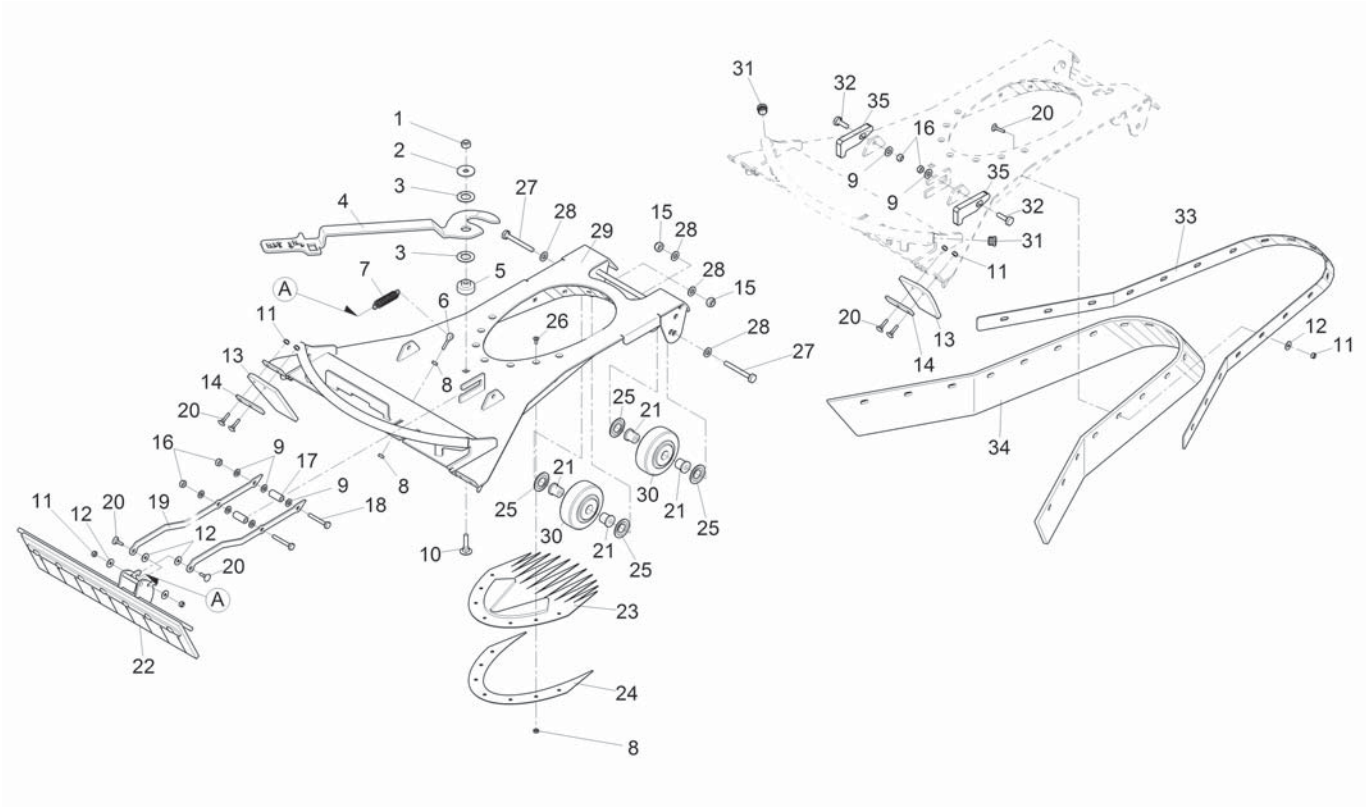

Adaptor Suction Nozzle

PARTS LIST - ADAPTOR SUCTION NOZZLE

ITEM	PART NO.	QTY	DESCRIPTION
1	00051500	1	HEX. NUT
2	01471680	1	SHEET METAL
3	01133780	2	STARTING DISK
4	01472240	1	LEVER
5	01471940	1	BOLT
6	01472220	1	EYE BOLT
7	01131000	1	PULL SPRING
8	00854200	9	HEX. NUT
9	00101550	6	WASHER
10	01130790	1	CUP HEAD SQUARE NECK BOLT
11	00102140	25	HEX. NUT
12	00854210	23	WASHER
13	01470870	2	RUBBER APRON
14	01471710	2	SHEET METAL
15	01019660	2	HEX. NUT
16	00101540	4	HEX. NUT
17	01271700	2	BUSHING
18	00523790	2	HEX.BOLT
19	01471720	2	PRESSURE ROD
20	01221580	25	ROUND HEAD SCREW
21	01472260	4	FLANGE SLEEVE
22	***	1	COARSE PARTICLE FLAP
23	01470890	1	CIRCULATION WATER SERRATED
24	01471870	1	SHEET METAL
25	01472230	4	NILOS-RING
26	00028470	7	COUNTERSUNK SCREW
27	01071900	2	HEXAGON SCREW
28	01140500	4	WASHER
29	01470850	1	SUCTION UNIT
30	01472250	2	ROLLER
31	01073310	2	DRAIN PLUG
32	01078690	2	HEXAGON SCREW
33	01471780	1	RING
34	01470830	1	RUBBER APRON
35	01498170	2	CLAMPING SUPPORT