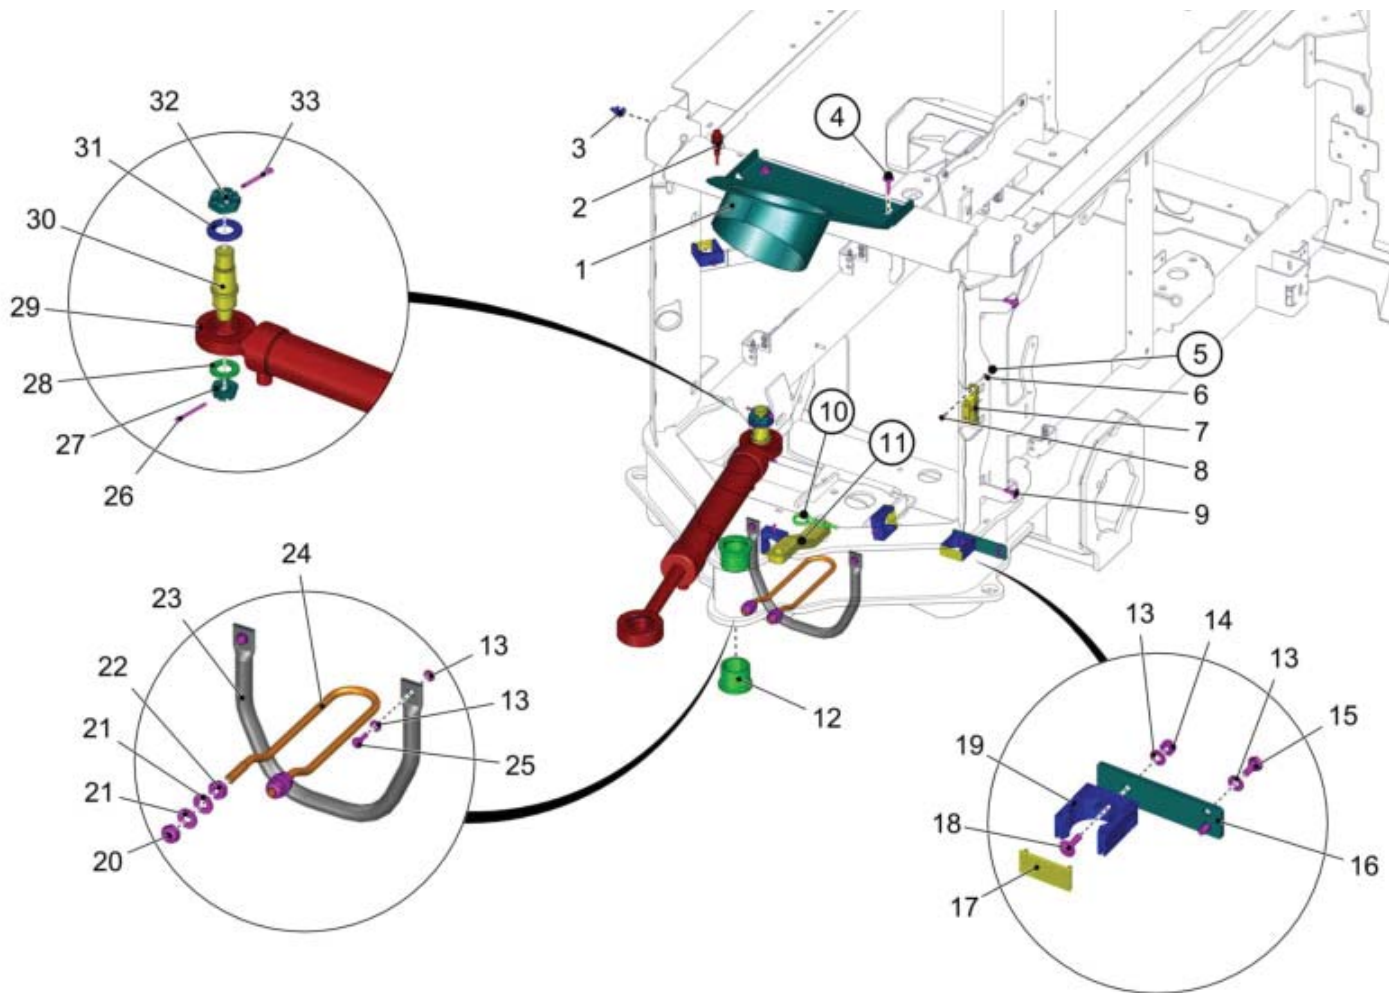

Rear End of Vehicle

PARTS LIST - REAR END OF VEHICLE

ITEM	PART NO.	QTY	DESCRIPTION
1	01475790	1	HOSE SUPPORT
2	01221760	1	SWITCH
3	01493440	1	RETAINER
4	00959230	2	HEX.BOLT
5	00051340	2	HEX. NUT
6	00053720	2	WASHER
7	01477260	1	BALL LATCH
8	01477670	2	COUNTERSUNK SCREW
9	01000670	2	LENS FLANGE SCREW
10	00861550	1	COTTER PIN
11	01065170	1	LOCKING HOLDER
12	01061260	2	SLIDE BEARING BUSH
13	00740280	7	WASHER
14	00051520	1	HEX. NUT
15	00104500	2	HEXAGON SCREW
16	01477310	1	HOLDING PLATE
17	---	1	SPARE PART ON REQUEST
18	01015340	1	LENS FLANGE SCREW
19	01477570	1	HOSE SUPPORT
20	00051500	2	HEX. NUT
21	00740290	4	DETENT EDGED WASHER
22	00053360	2	HEX. NUT
23	01471440	1	BRACKET
24	01471450	1	BRACKET
25	00053010	2	HEX.BOLT
26	00054880	1	SPLIT PIN
27	00047760	1	SLOTTED NUT
28	00053810	1	WASHER
29	01470270	1	STEERING CYLINDER
30	01476930	1	DRUM BOLT
31	00743290	1	WASHER
32	00048400	1	SLOTTED NUT
33	00027880	1	COTTER PIN