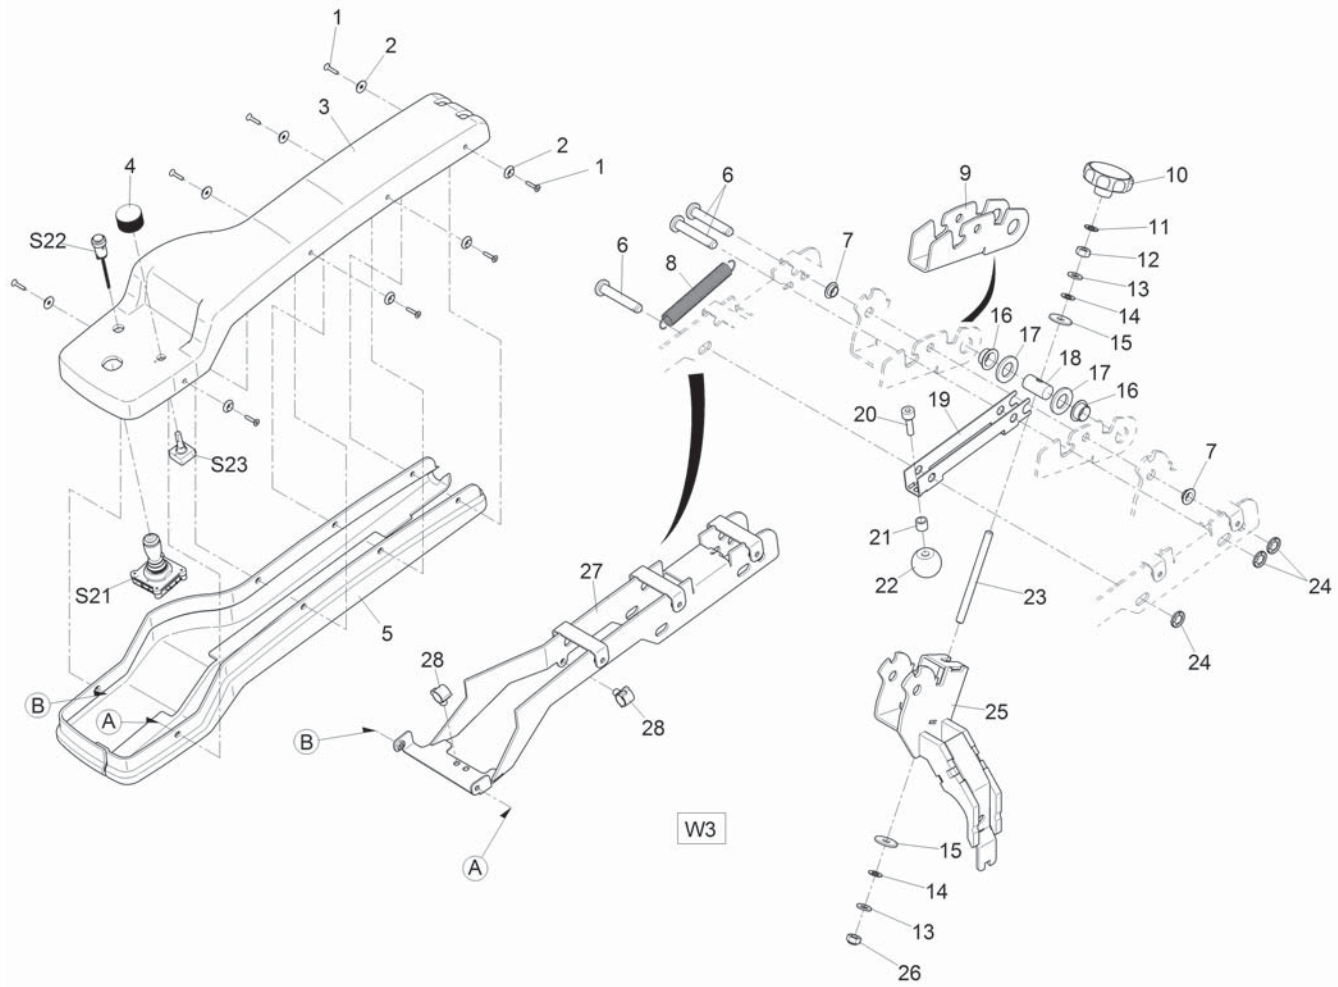

Arm Rest

PARTS LIST - ARM REST			
ITEM	PART NO.	QTY	DESCRIPTION
1	00051890	8	COUNTERSUNK SCREW
2	01274720	8	ANNULAR PLATE
3	01472780	1	ARM-REST
4	01472020	1	TURNING KNOB
5	01472930	1	ARM-REST
6	00706440	3	BOLT
7	01111140	2	SLIDE BEARING BUSH
8	01005290	1	TENSION SPRING
9	01495340	1	ROCKER
10	00480430	1	HAND WHEEL
11	00959240	1	SERRATED LOCK WASHER
12	00053350	1	HEX. NUT
13	00053750	2	WASHER
14	00053850	2	SPRING WASHER
15	00042900	2	WASHER
16	01055290	2	SLIDE BEARING BUSH
17	01142410	2	WASHER
18	01136100	1	BOLT
19	01495460	1	PUT-UP HINGE
20	00103300	1	SOCKET HEAD SCREW
21	00733400	1	SPACER SLEEVE
22	00122230	1	BALL BUTTON
23	01476070	1	THREADED ROD
24	00852380	3	THRUST WASHER
25	01476140	1	RETAINER
26	00051510	1	HEX. NUT
27	03012880	1	ARM-REST
28	01494500	2	SUPPORT
S21	01472030	1	JOYSTICK
S22	01472000	1	PUSH BUTTON GREEN
S23	01472010	1	ENCODER
W3	03013250	1	WIRING HARNESS W3