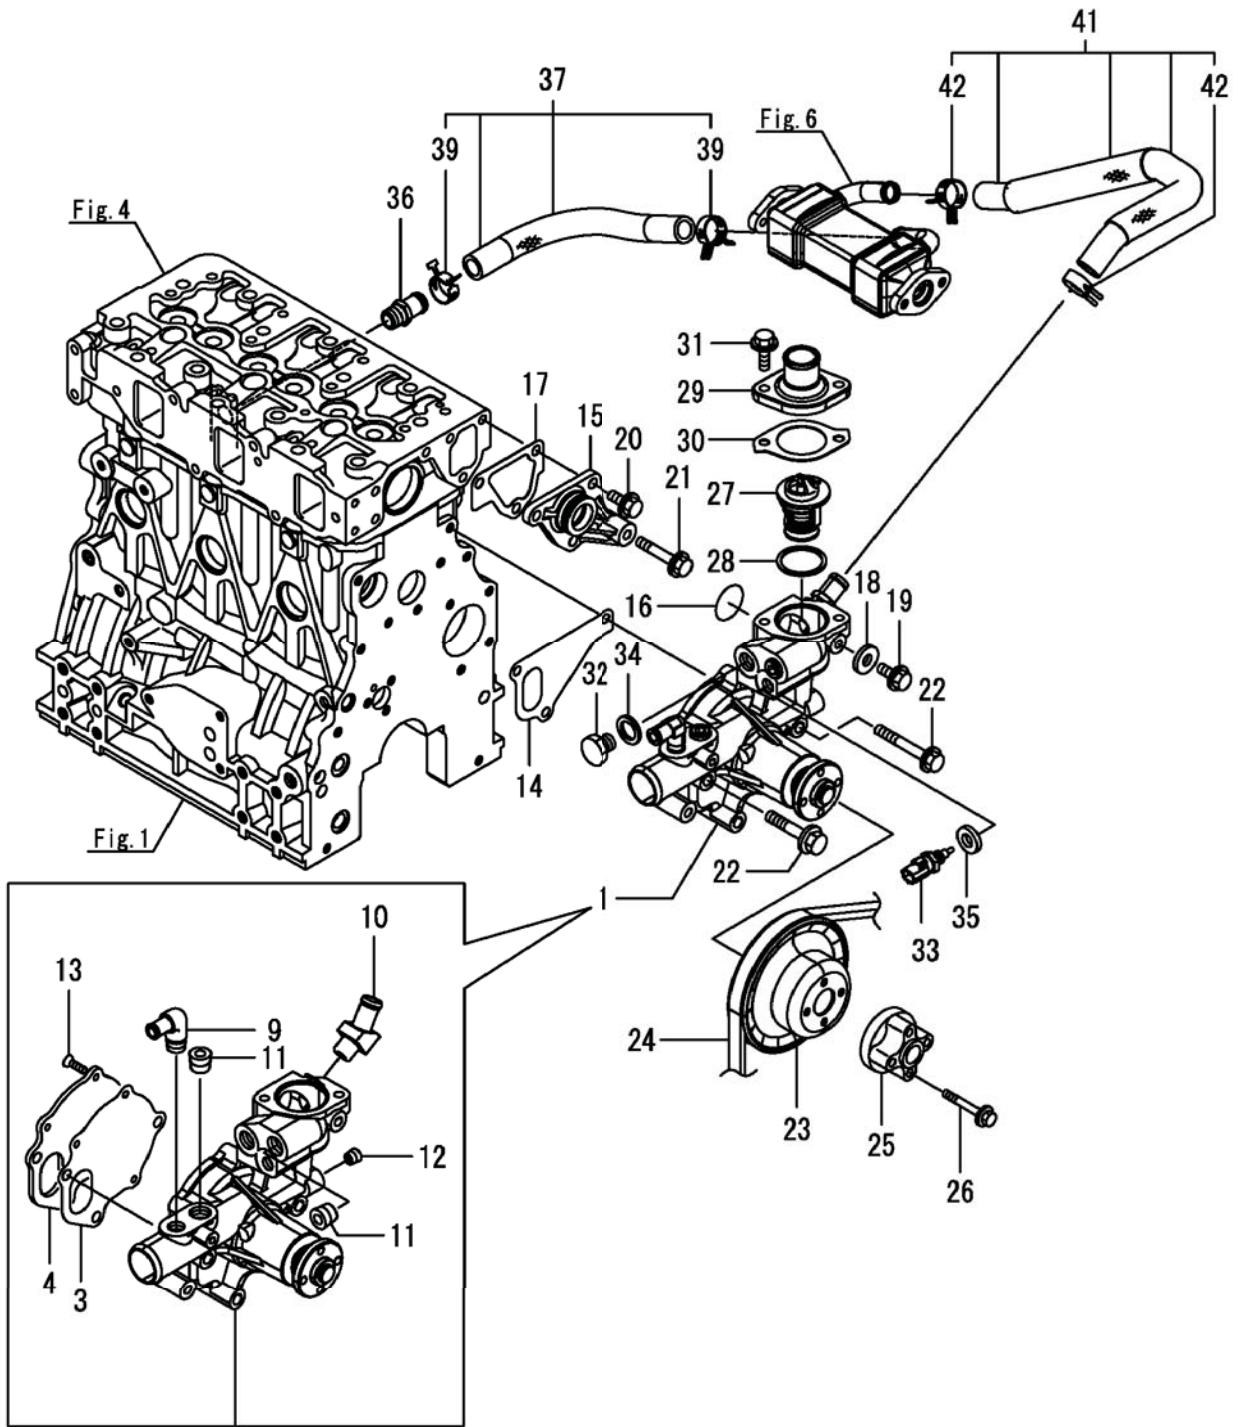

Cooling Water System

PARTS LIST - COOLING WATER SYSTEM

ITEM	PART NO.	QTY	DESCRIPTION
1	129A24-42010	1	PUMP ASSY, CW
3	129100-42051	1	GASKET, WATER PUMP
4	129100-42121	1	PLATE, PUMP
9	129103-49301	1	ELBOW, PT1/4
10	129C26-49300	1	ELBOW, R3/8
11	129916-49740	2	PLUG, R3/8
12	23876-010000	1	PLUG, R01
13	26577-060142	3	SCREW M6 X 14
14	129486-42021	1	GASKET, WATER
15	129004-42040	1	JOIN, WATER PIPE O-
16	129486-42140	1	RING, G30 GASKET,
17	124395-49840	1	THERMOSTAT
18	23414-080000	1	GASKET, 8 X1.0 BOLT,
19	26106-080122	1	M8 X 12 PLATED BOLT,
20	26106-080162	3	M8 X 16 PLATED
21	26106-080452	1	BOLT, M8 X 45 PLATED
22	26106-080602	3	BOLT, M8 X 60 PLATED
23	129550-42350	1	V-PULLEY, PUMP
24	129612-42370	1	A39.5
25	129457-44760	1	SPACER, FAN
26	26106-060452	4	BOLT, M6 X 45 PLATED
27	129457-49801	1	THERMOSTAT, 82C
28	129150-49811	1	GASKET, THERMOSTAT
29	129350-49530	1	COVER, THERMOSTAT
30	129795-49551	1	GASKET, COVER
31	26106-080222	2	BOLT, M8 X 22 PLATED
32	121450-42450	1	PLUG, M16
33	129927-44900	1	SENSOR, TEMPERATURE
34	124465-44950	1	GASKET, 16
35	22190-120002	1	WASHER, SEAL 12
36	129928-49420	1	JOINT
37	129A00-49610	1	PIPE ASSY, EGR-C IN
39	129960-03990	2	CLAMP, HOSE 19.8
41	129A23-49640	1	HOSE, COOLER OUTLET
42	129960-03990	2	CLAMP, HOSE 19.8