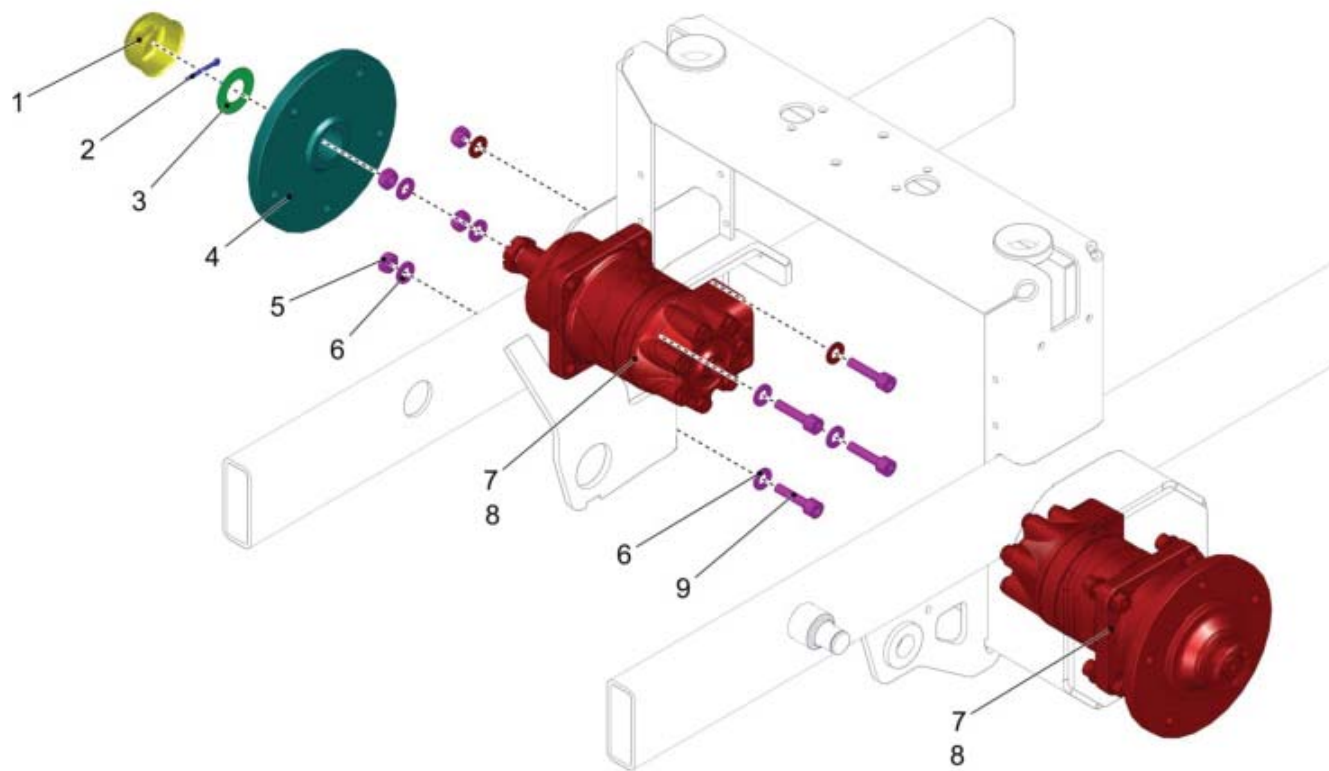

Front Wheel Drive

PARTS LIST - FRONT WHEEL DRIVE			
ITEM	PART NO.	QTY	DESCRIPTION
1	01064780	1	CAP
2	01143830	1	SPLIT PIN
3	01470740	1	WASHER
4	01470060	1	WHEEL HUB
5	00966210	4	HEX. NUT
6	00053770	8	WASHER
7	01470280	1	HYDRAULIC MOTOR
8	01473910	1	GASKET SET
9	01142110	4	SOCKET HEAD SCREW