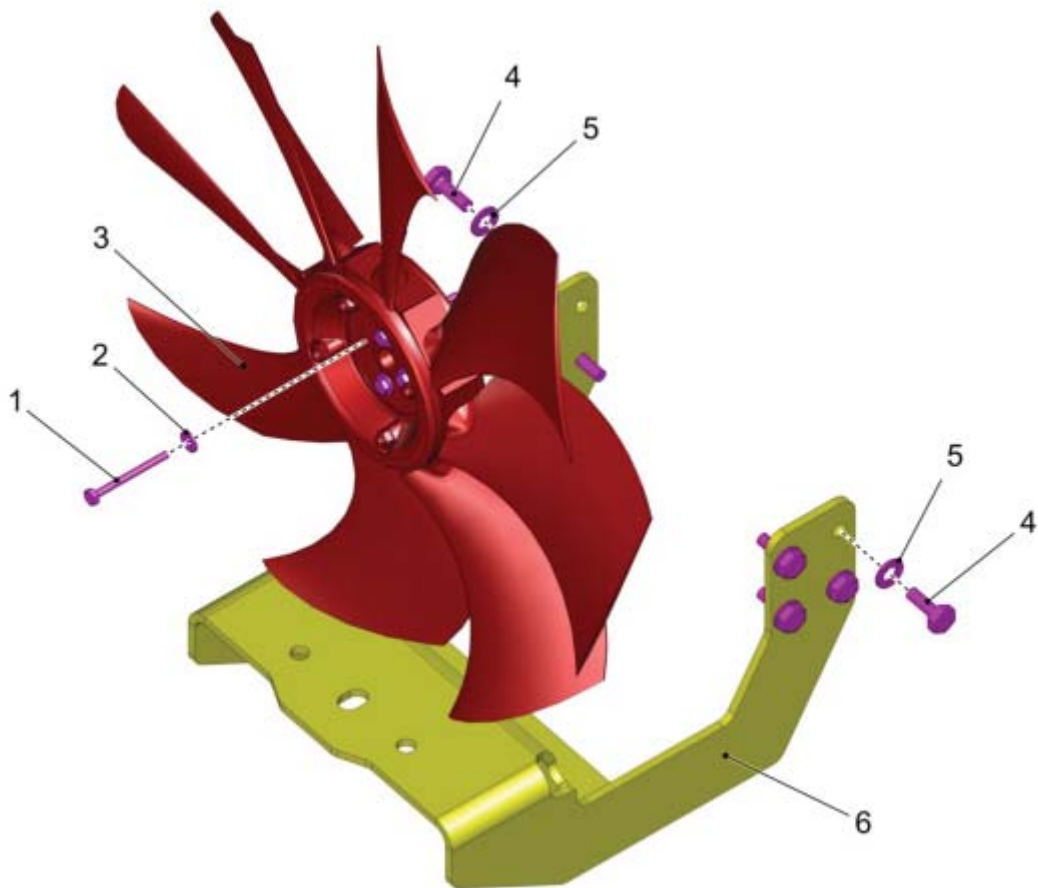

Motor Fan

PARTS LIST - MOTOR FAN			
ITEM	PART NO.	QTY	DESCRIPTION
1	01473900	4	HEXAGON SCREW
2	00730940	4	DETENT EDGED WASHER
3	01476680	1	FAN
4	00053310	7	HEXAGON SCREW
5	00870090	7	DETENT EDGED WASHER
6	03012610	1	RETAINER