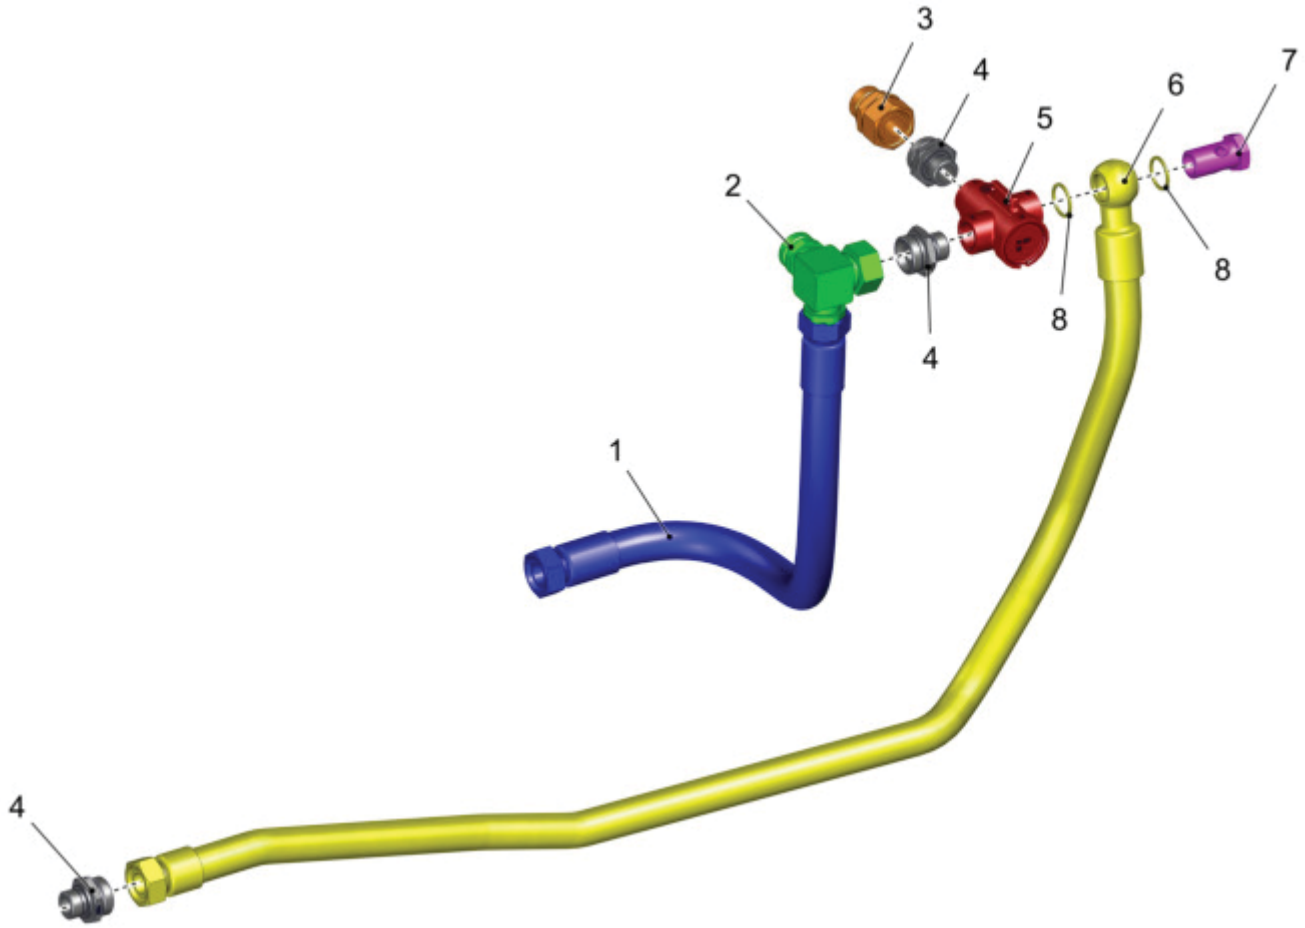

Hydraulics Rear of Vehicle

PARTS LIST - HYDRAULICS REAR OF VEHICLE

ITEM	PART NO.	QTY	DESCRIPTION
1	01476960	1	HYDRAULIC HOSE
2	01476900	1	COLLECTOR
3	01477680	1	STRAIGHT CONNECTING PIECE
4	01140520	3	STRAIGHT SCREW CONNECTION
5	01471420	1	OIL THERMO REGULATOR
6	01477660	1	HYDRAULIC HOSE
7	01477340	1	HOLLOW SCREW
8	00040480	2	SEALING RING