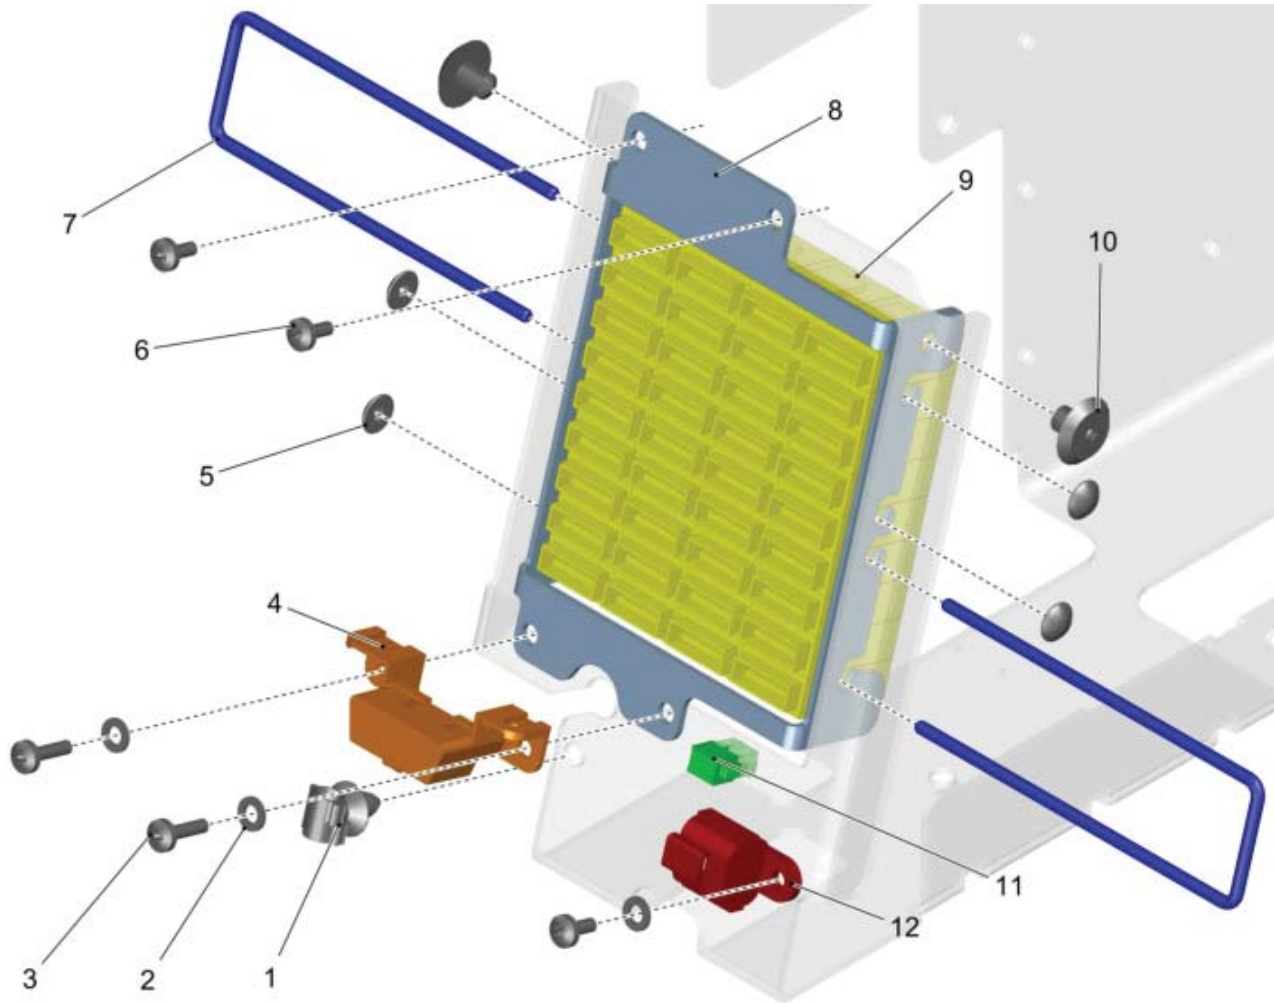

Side Console R.H.

PARTS LIST - SIDE CONSOLE R.H.

ITEM	PART NO.	QTY	DESCRIPTION
1	01493500	1	RETAINER
2	00053720	3	WASHER
3	00053530	2	LENS HEAD SCREW
4	---	1	SPARE PART ON REQUEST
5	---	4	SPARE PART ON REQUEST
6	00101460	3	FILLISTER-HEAD SCREW
7	01476360	2	BRACKET
8	01476420	1	FUSE HOLDER
9	00733650	36	FUSE HOLDER
10	01370240	2	MOUNTING FEET
11	***	1	SPARE PART ON REQUEST
12	***	1	SPARE PART ON REQUEST