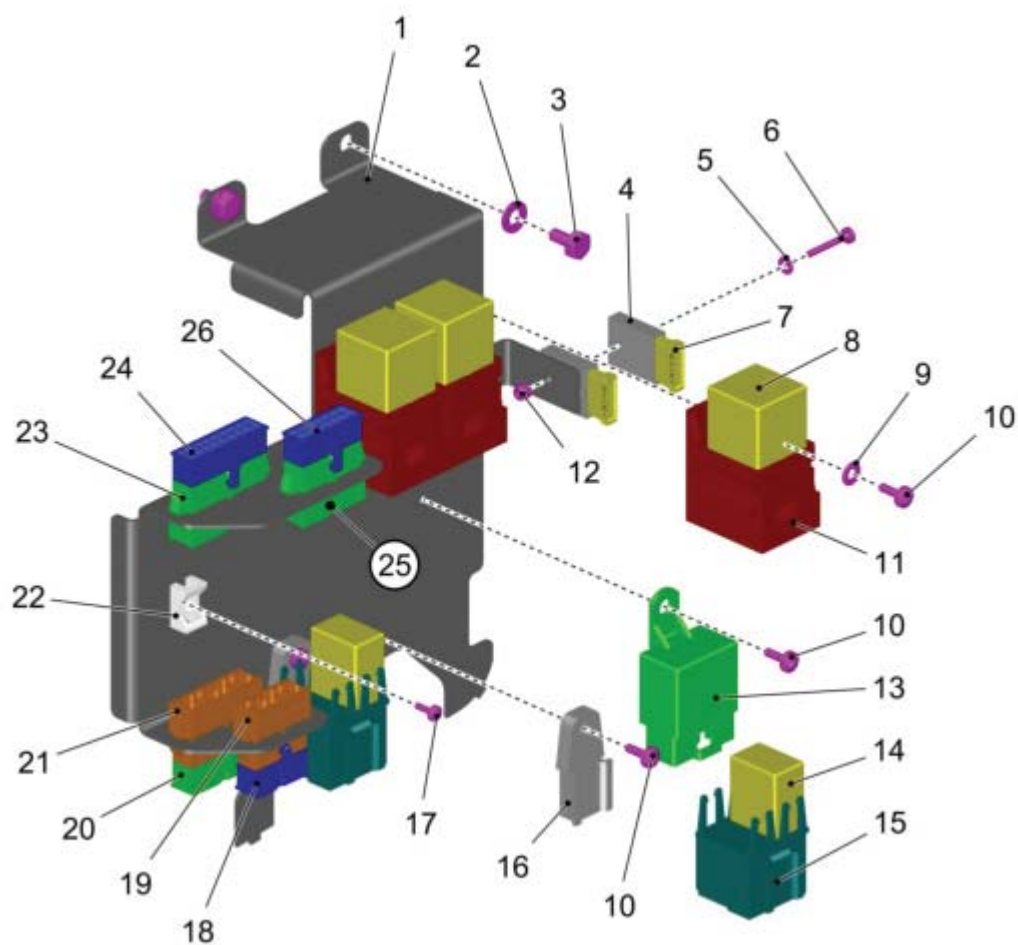

Electrical Box - Rear of Vehicle

PARTS LIST - ELECTRICAL BOX - REAR OF VEHICLE			
ITEM	PART NO.	QTY	DESCRIPTION
1	01476330	1	HOLDING PLATE
2	00740280	2	WASHER
3	00025260	2	HEXAGON SCREW
4	00509560	2	FUSE HOLDER
5	00553740	1	WASHER
6	00955220	1	FILLISTER-HEAD SCREW
7	00500360	2	FUSE LINK
8	01470010	3	RELAY
9	00053710	2	WASHER
10	01112160	5	SCREW
11	01475260	3	SOCKET-HOUSING 9-POLE FOR POWER
12	00022200	1	HEX. NUT
13	***	1	SPARE PART ON REQUEST
14	01470020	2	RELAY
15	01271830	2	RELAY BASE
16	01271780	2	RETAINER
17	01110570	1	SCREW
18	01171160	1	PLUG CONNECTION
19	01478120	1	MALE-HOUSING 12-POLE MINI-FIT JR.
20	01171170	1	PLUG CONNECTION
21	01168120	1	MALE-HOUSING 16-POLE MINI-FIT
22	00780710	1	SOCKET
23	01476200	1	MALE-HOUSING 18POLE MINI FIT JR.
24	01171180	1	BUSHING HOUSING
25	01502350	1	MALE-HOUSING MINI-FIT JR. 14POL.
26	01380780	1	FEMALE-HOUSING 14-POLE MINI-FIT JR.