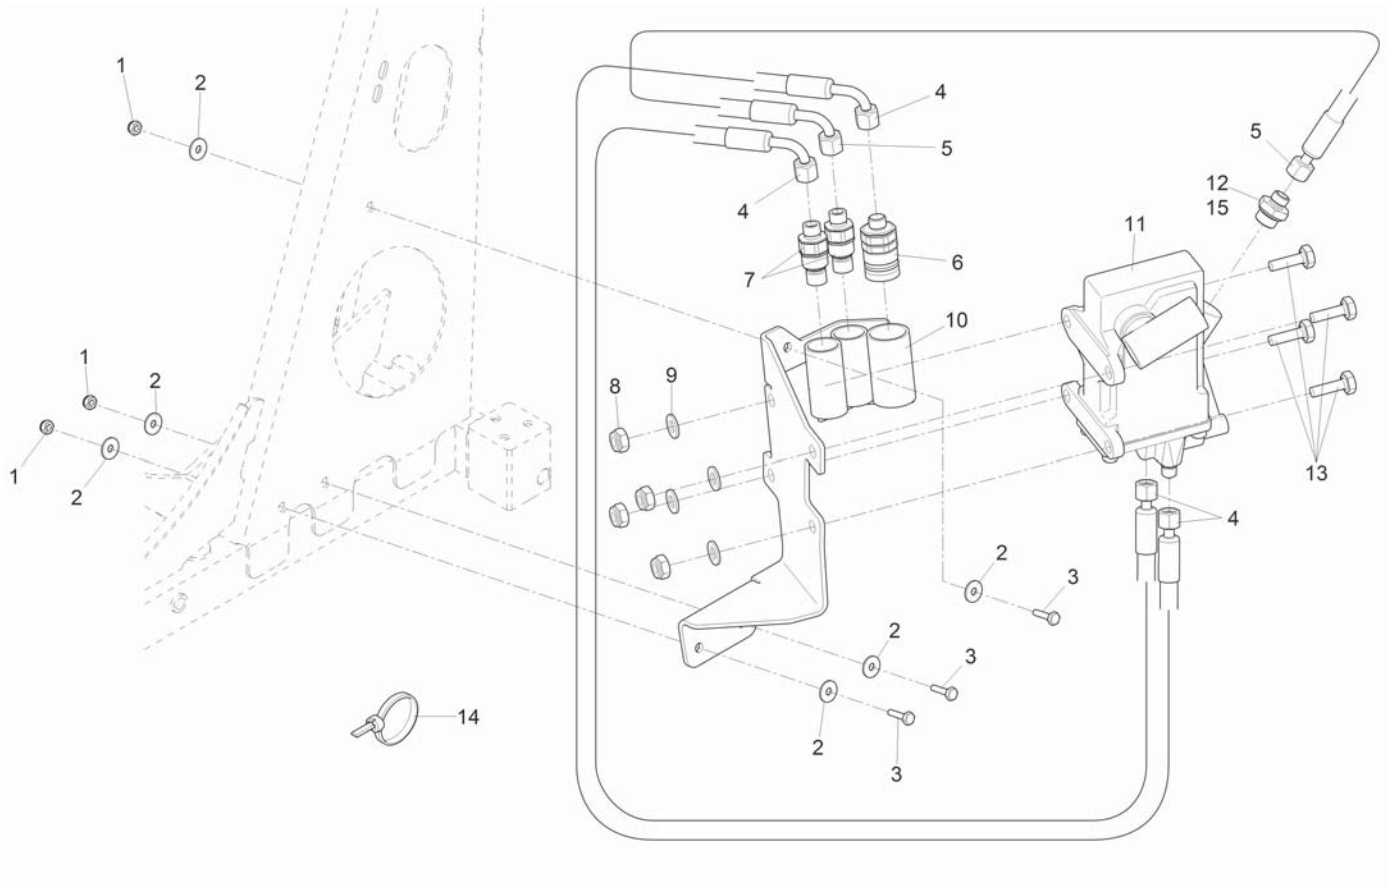

PARTS LIST - HAND SUCTION HOSE			
ITEM	PART NO.	QTY	DESCRIPTION
1	00053540	6	FILLISTER-HEAD SCREW
2	00555520	6	WASHER
3	01473210	1	SHEET METAL
4	00109470	3	TUBE CLAMP
5	01473340	0,360	LADDER RUBBER
6	00051340	8	HEX. NUT
7	01472920	6	ROUND HEAD
8	01064570	1	CAP
9	01064240	1	PIPE
10	01014640	3	HOSE CLAMP
11	01473230	1	PIPE
12	01134500	1	LOCKING BOLT
13	01473310	1	HEXAGON NUT
14	00136910	4	CYLINDER HEAD SCREW
15	01102910	1	GRASP
16	00053330	8	HEX. NUT
17	01473220	1	PIPE
18	01142540	1	HANDLE
19	01473270	1	SHEET METAL
20	00047910	8	HEX.BOLT
21	00854210	12	WASHER
22	01473290	1	PROTECTION STRIP
23	00101870	2	FILLISTER-HEAD SCREW
24	01473340	0,580	LADDER RUBBER
25	01473300	1	SHEET METAL
26	01473260	1	SHEET METAL
27	01473240	1	HOSE
28	01473280	1	FUNNEL
29	00901390	2	TENSION BAND LOCK
30	00712300	0,700	TENSION BAND
31	01473250	1	HOSE
32	01221580	2	ROUND HEAD SCREW
33	01474100	1	SHEET METAL
34	01474070	1	SHEET METAL
35	01474210	1	SHEET METAL
36	01160920	4	DETENT EDGED WASHER
37	01475510	1	HOSE SUPPORT
38	01475480	1	ADAPTER
39	01497670	1	BRACKET
40	01473330	1	SEALING BELLOW
41	01475990	4	HEXAGON SCREW

Hand Pump Hydraulic