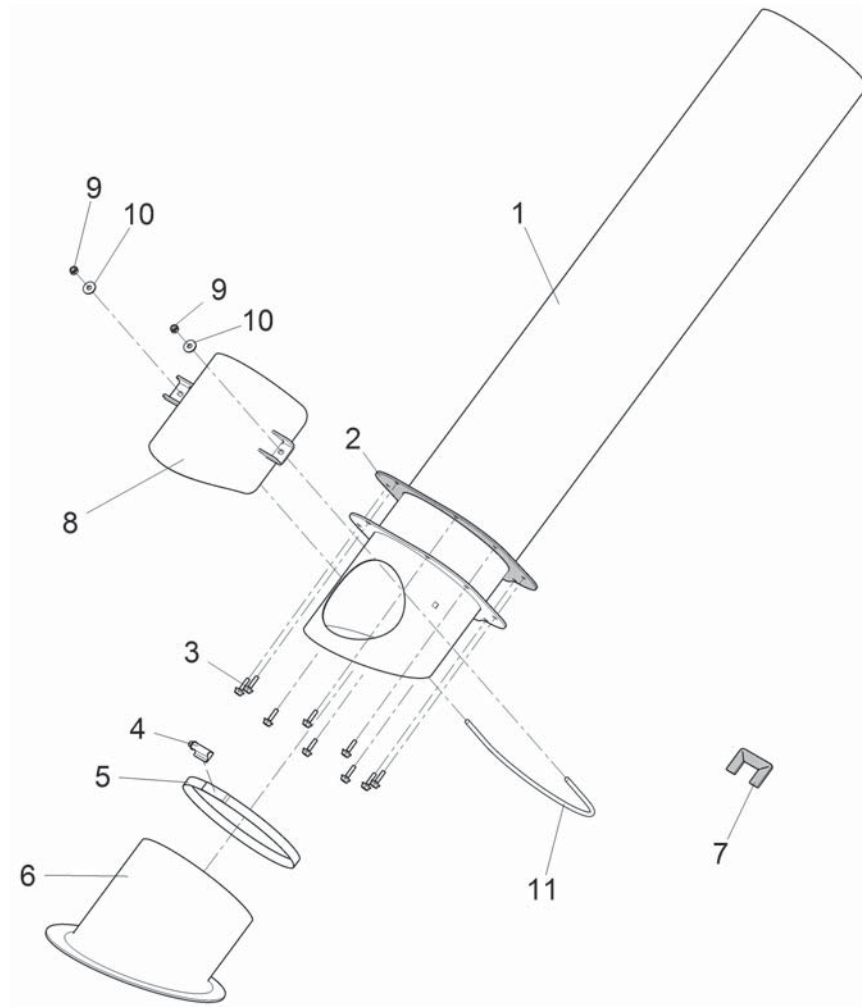

Suction Pipe Assembly

PARTS LIST - SUCTION PIPE ASSEMBLY

ITEM	PART NO.	QTY	DESCRIPTION
1	01475660	1	SUCTION PIPE
2	01471560	1	GASKET
3	00959270	9	HEX.BOLT
4	00901390	1	TENSION BAND LOCK
5	00712300	0,700	TENSION BAND
6	01472390	1	SEALING BELLOW
7	01130200	0,140	SEALING BAND
8	01476150	1	COVER
9	00102140	2	HEX. NUT
10	00854210	2	WASHER
11	---	1	SPARE PART ON REQUEST