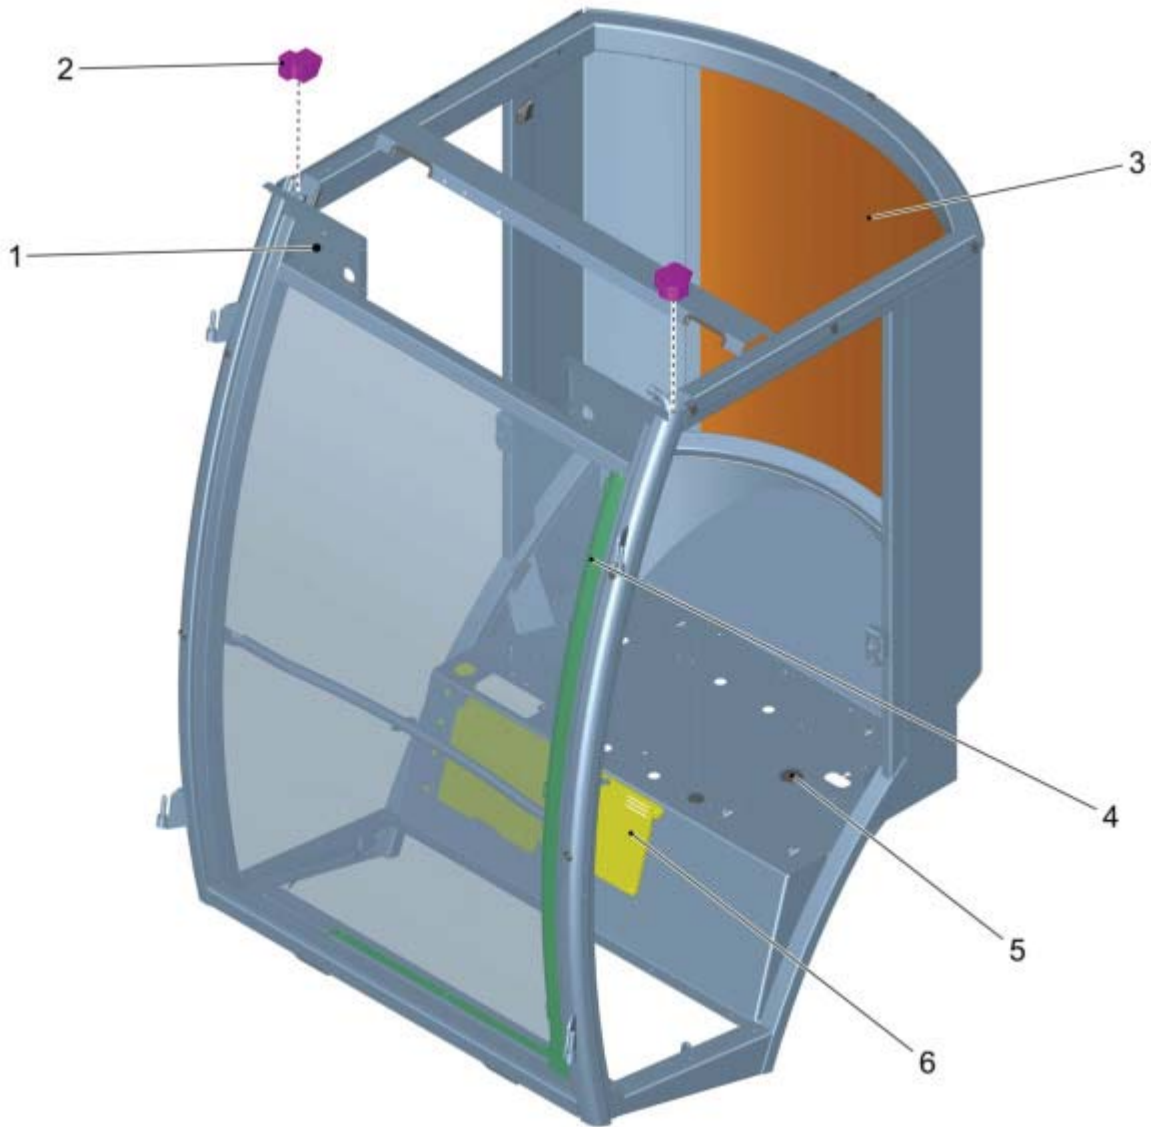

Cabin (continued)

PARTS LIST - CABIN			
ITEM	PART NO.	QTY	DESCRIPTION
1	03016990	1	CABIN COMPLETE GLAZED
2	01142700	2	PLUG
3	01142630	1	INSULATION MAT
4	***		CABIN
5	***		CABIN
6	***		CABIN