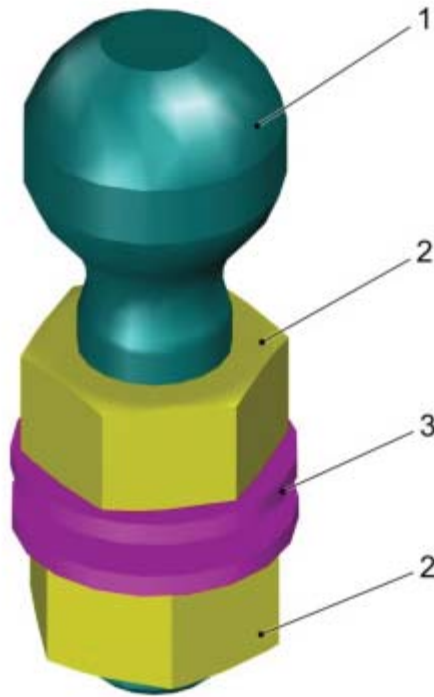

Holding Fixture

PARTS LIST - HOLDING FIXTURE			
ITEM	PART NO.	QTY	DESCRIPTION
1	01470380	1	BALL
2	00537400	2	HEX. NUT
3	00053810	2	WASHER