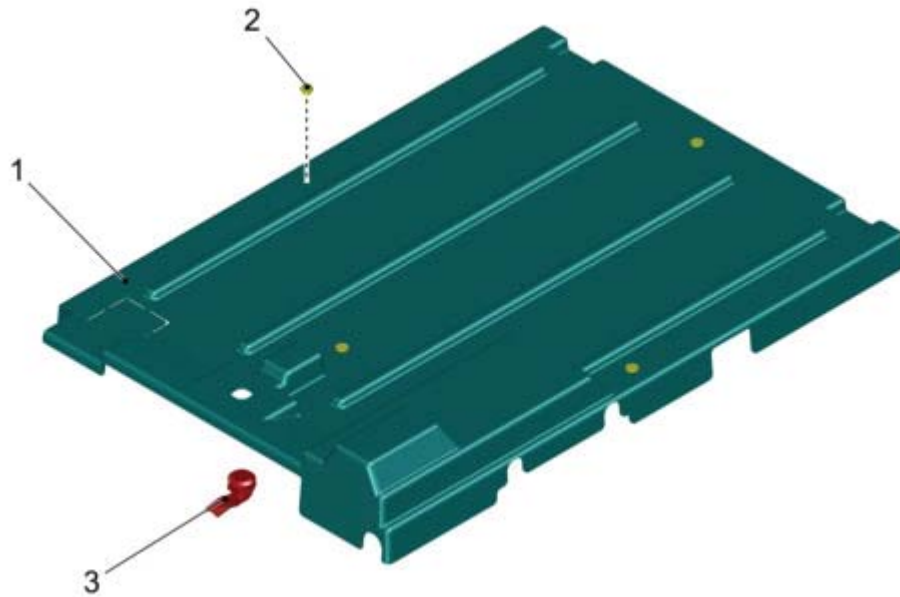

Engine Cover

PARTS LIST - ENGINE COVER			
ITEM	PART NO.	QTY	DESCRIPTION
1	---	1	SPARE PART ON REQUEST
2	00906060	4	DRAIN PLUG
3	01019560	1	SASH FASTENER