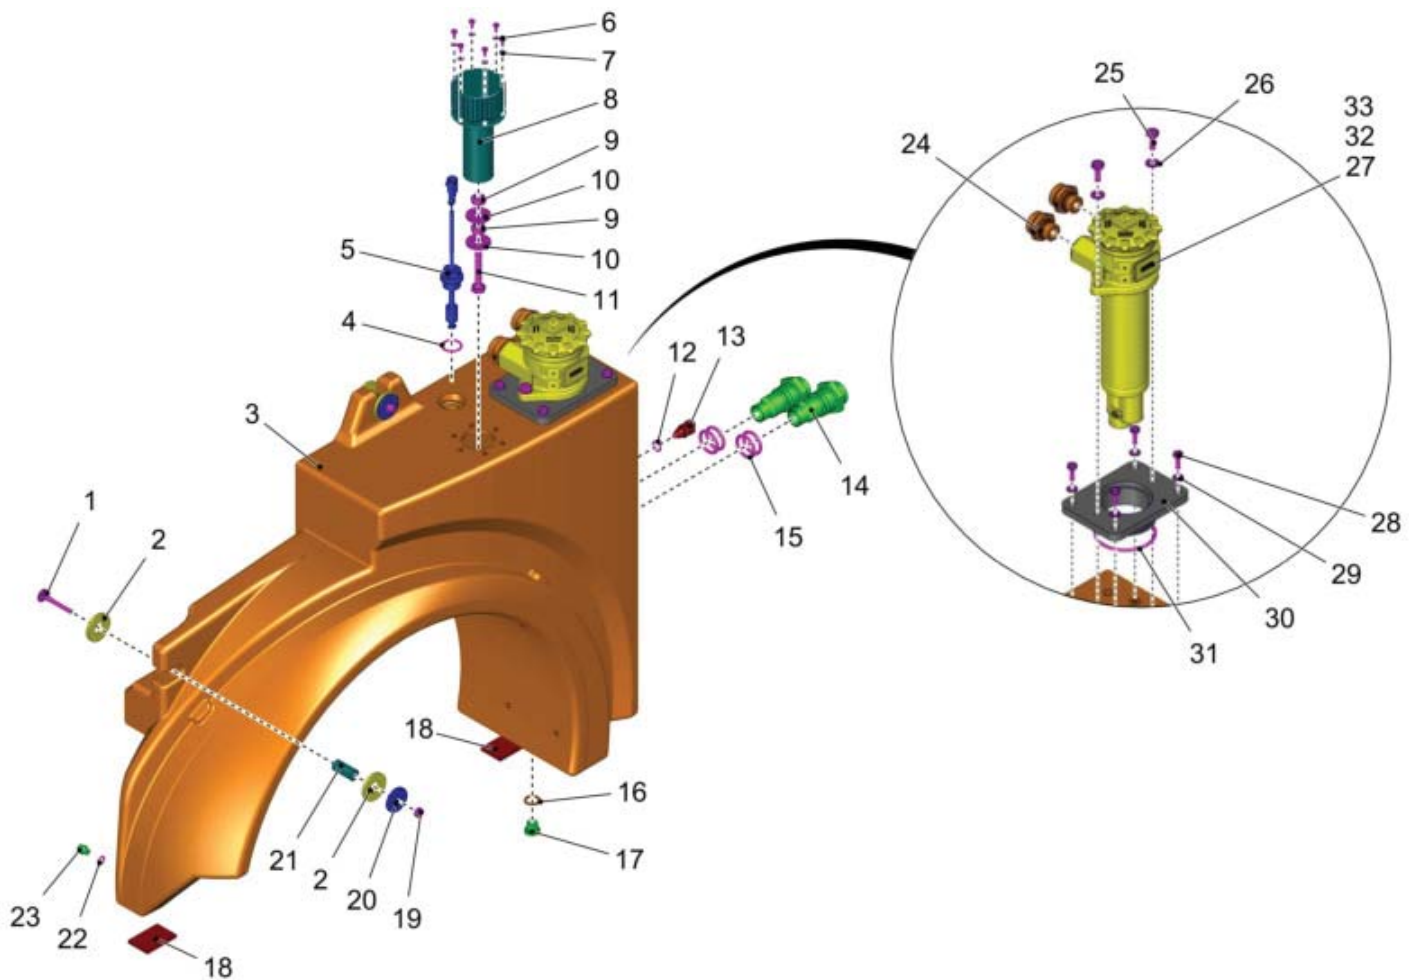

Hydraulic Tank

PARTS LIST - HYDRAULIC TANK			
ITEM	PART NO.	QTY	DESCRIPTION
1	01059290	3	ROUND HEAD SCREW
2	01140230	6	RUBBER WASHER
3	***	1	SPARE PART ON REQUEST
4	01016050	1	O-RING OIL RESISTANT
5	01496810	1	LEVEL SWITCH
6	00054680	6	HEX.BOLT
7	00054170	6	SPRING RING
8	01012560	1	INTAKE FILTER
9	00053370	2	HEX. NUT
10	00132610	2	WASHER
11	00043600	1	HEX.BOLT
12	01112300	1	O-RING
13	01470200	1	TEMPERATURE SENSOR
14	01473750	2	CONNECTION
15	00009920048	4	O-RING
16	01063590	1	WASHER
17	01273840	1	LOCKING SCREW
18	01090540	2	BASE PLATE
19	00051510	3	HEX. NUT
20	01062750	3	WASHER
21	01140220	3	SPACER SLEEVE
22	01473770	1	O-RING
23	00966180	1	SCREW PLUG
24	01140520	2	STRAIGHT SCREW CONNECTION
25	00053310	2	HEXAGON SCREW
26	00053760	2	WASHER
27	01470100	1	RETURN FILTER
28	00077110	4	HEXAGON SCREW
29	00053750	4	WASHER
30	01471110	1	FLANGE
31	00009920049	1	O-RING
32	01472210	1	FILTER ELEMENT
33	01476190	1	COVER