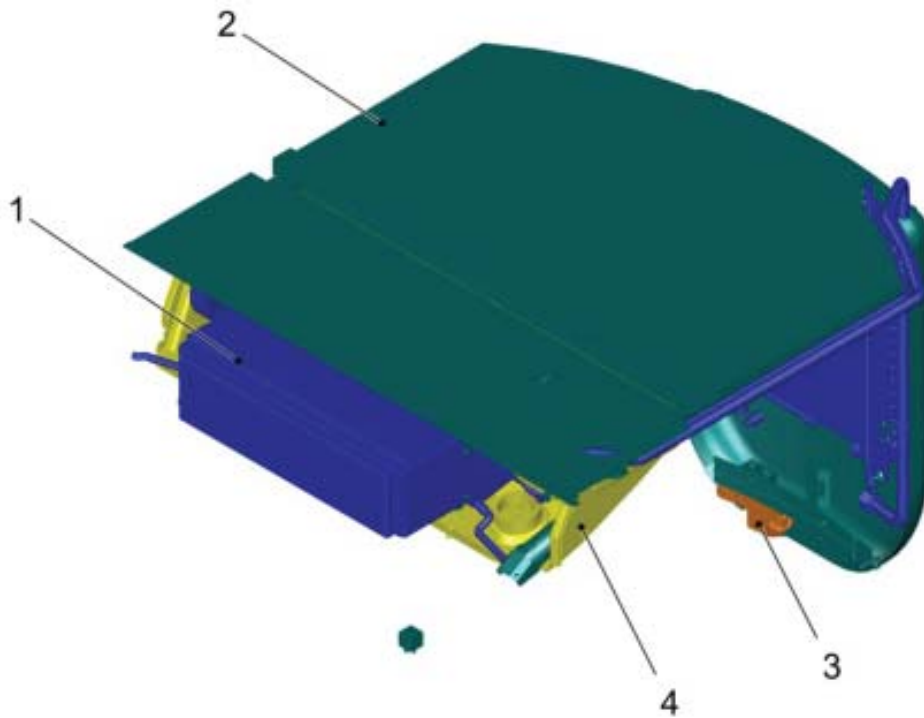

Air-conditioning Unit

PARTS LIST -	
ITEM	DESCRIPTION
1	AIR-CONDITIONING
2	MOUNTING PARTS
3	RETAINER
4	COMFORT INTERIOR ROOF