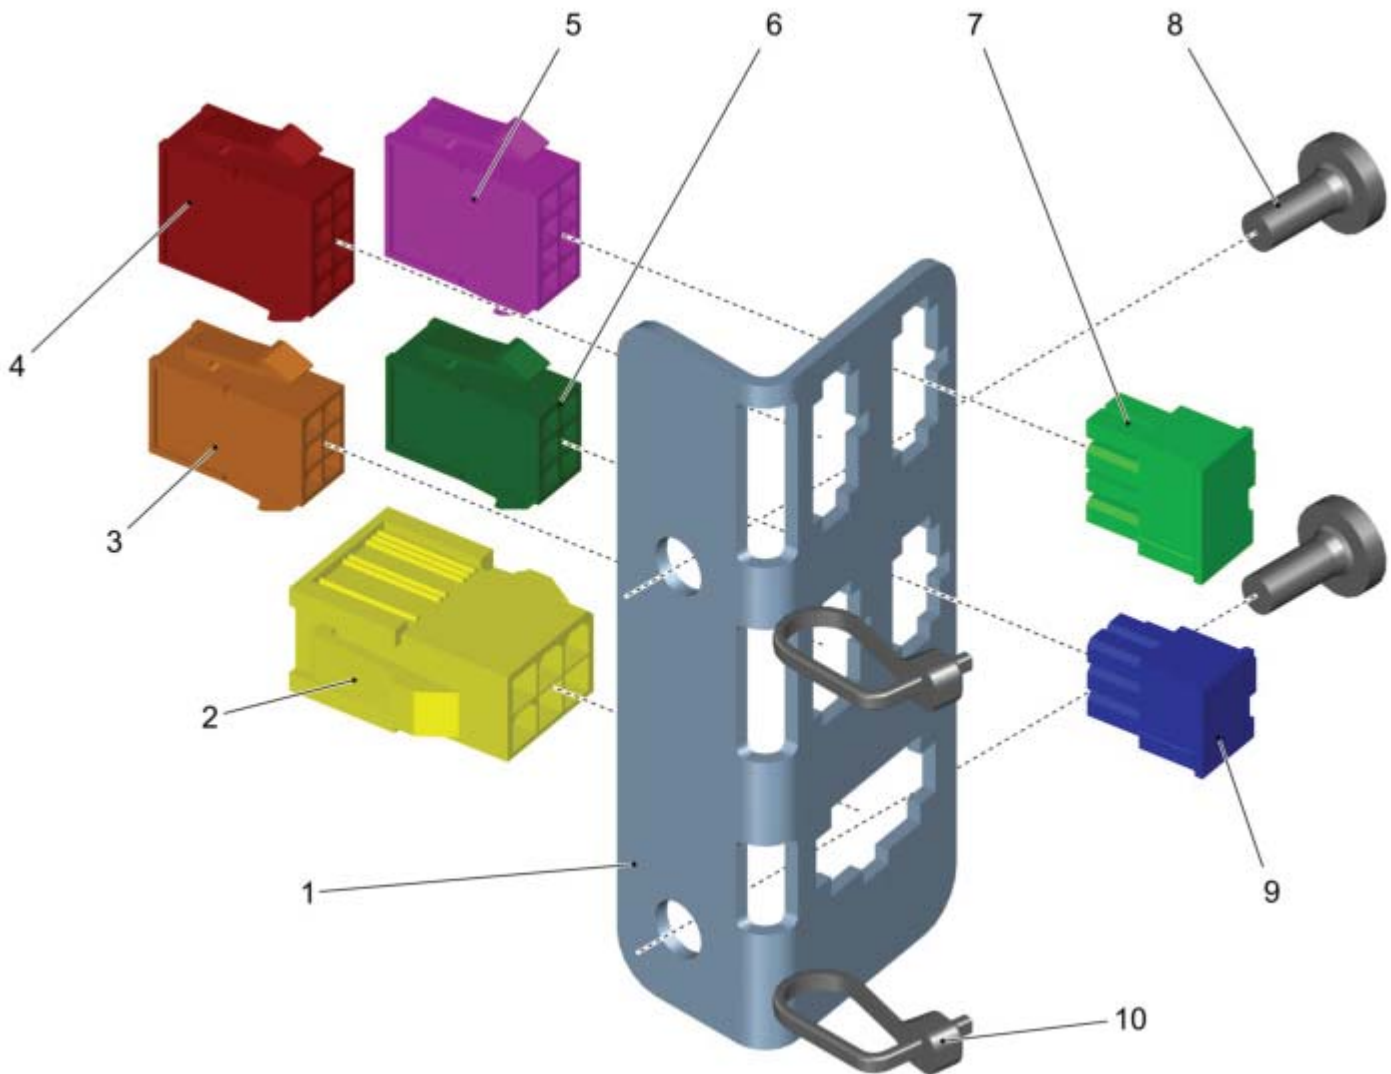

Side Console R.H.

PARTS LIST - SIDE CONSOLE R.H.

ITEM	PART NO.	QTY	DESCRIPTION
1	01476440	1	PLUG RETAINER UPPER
2	01499360	1	MAIL HOUSING 6-POLE
3	***	1	SPARE PART ON REQUEST
4	***	1	SPARE PART ON REQUEST
5	***	1	SPARE PART ON REQUEST
6	***	1	SPARE PART ON REQUEST
7	***	1	SPARE PART ON REQUEST
8	00101460	2	FILLISTER-HEAD SCREW
9	***	1	SPARE PART ON REQUEST
10	00121010	2	CABLE TIE