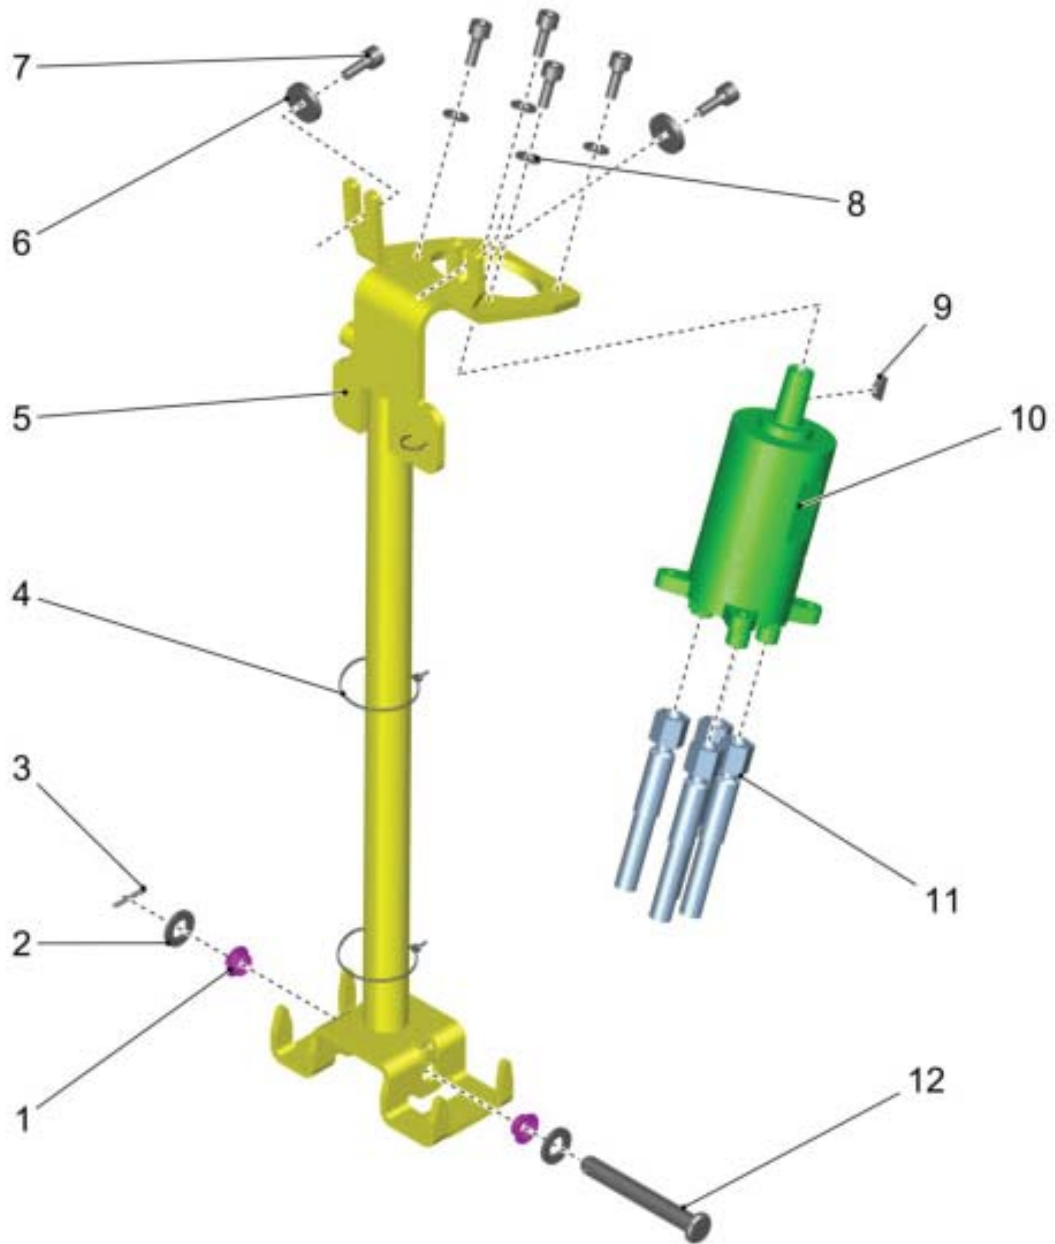

Steering Column

PARTS LIST - STEERING COLUMN			
ITEM	PART NO.	QTY	DESCRIPTION
1			STEERING COLUMN
2	00053080	2	HEXAGON SCREW
3	01501020	1	SHEET METAL
4	01166940	1	SPACER SLEEVE
5	01166180	1	RELEASE HANDLE
6			STEERING COLUMN
7	01501950	1	SCREEN
8	01501460	1	USB DOUBLE SOCKET WITH COVER
9			STEERING COLUMN