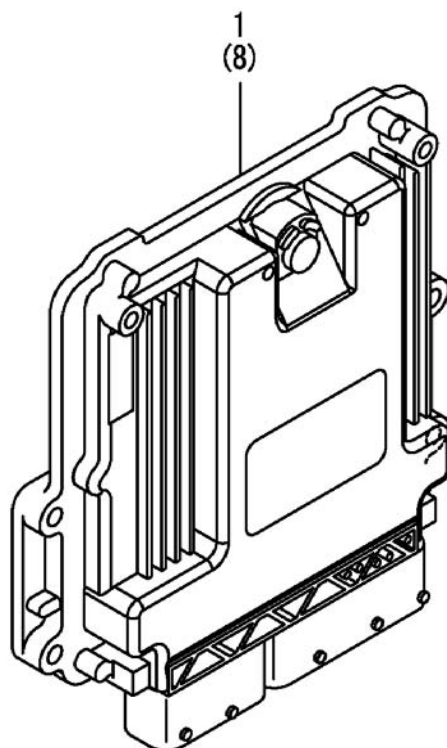

Electric Control Unit

PARTS LIST - ELECTRONIC CONTROL UNIT

ITEM	PART NO.	QTY	DESCRIPTION
1	129A24-75110	1	ECU ASSY 3-88C-KHW
8	129A00-75910	1	ECU ASSY, SERVICE YMR