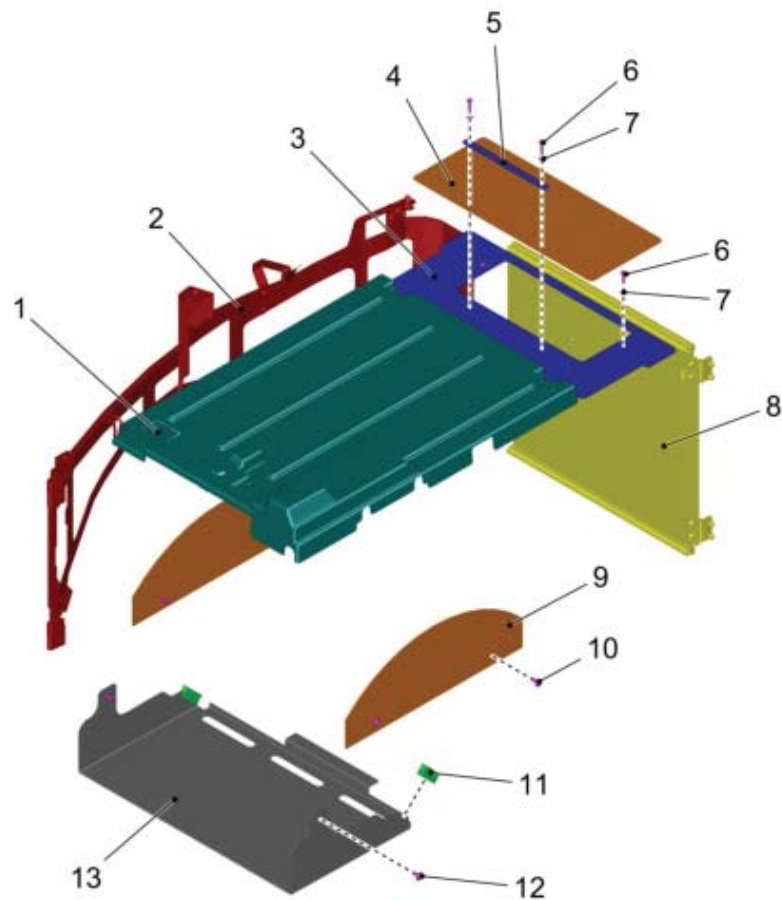

Rear Car Covering

PARTS LIST - REAR CAR COVERING

ITEM	PART NO.	QTY	DESCRIPTION
1	***	1	ENGINE COVER
2	***	1	ATTACHMENT RIGHT SIDE DOOR
3	01476750	1	COVERING REAR
4	01472840	1	COVERING
5	01476280	1	CLAMPING PLATE
6	00053020	4	HEXAGON SCREW
7	00740280	4	WASHER
8	***	1	TAILGATE
9	01472860	2	COVERING
10	01000670	4	LENS FLANGE SCREW
11	01225930	0.055	SEALING PROFILE
12	01074320	2	LENS FLANGE SCREW
13	01474690	1	BOTTOM PLATE FRONT