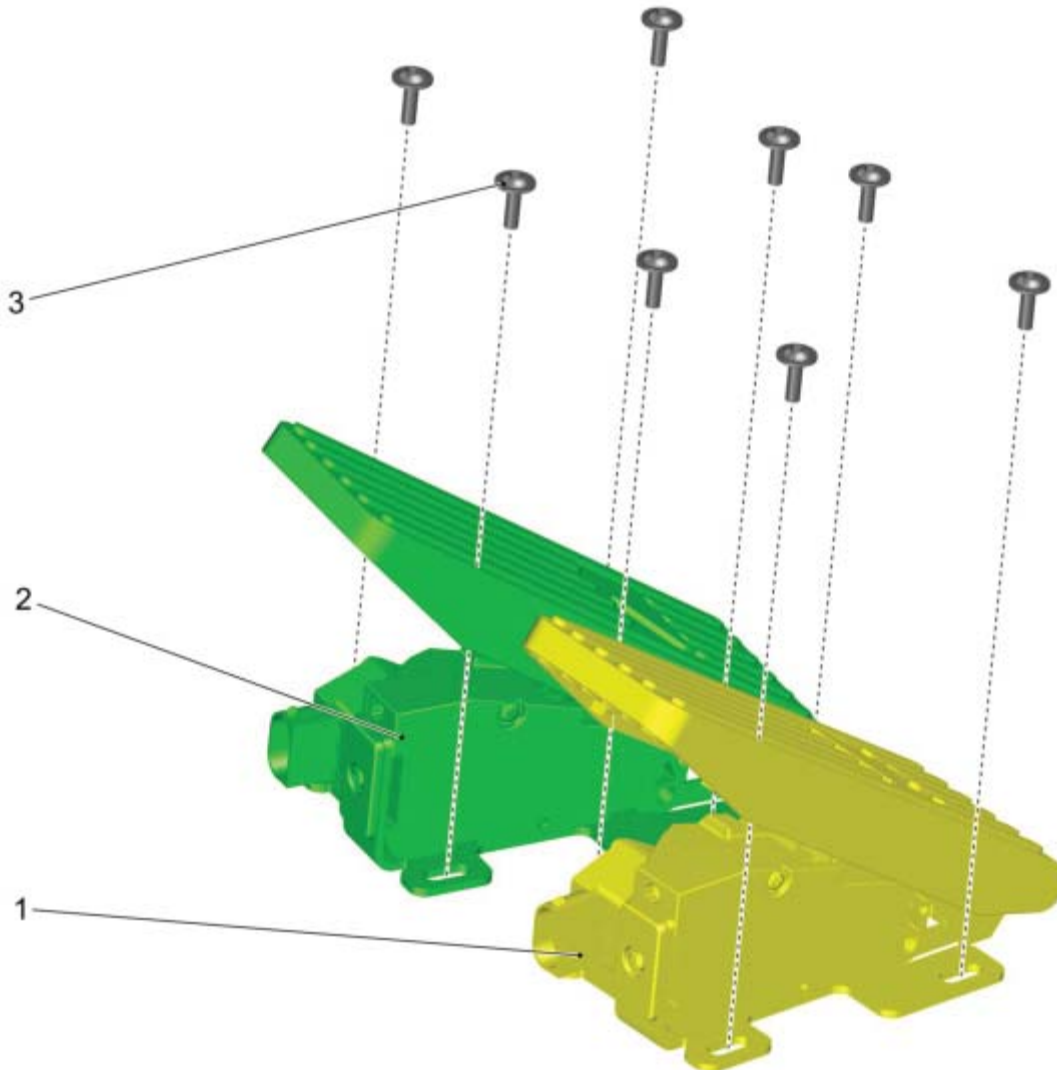

Accelerator Pedal

PARTS LIST - ACCELERATOR PEDAL			
ITEM	PART NO.	QTY	DESCRIPTION
1	01498610	1	ACCELERATOR PEDAL (BACKWARD)
2	01498550	1	ACCELERATOR PEDAL (FORWARD)
3	01017640	8	LENS FLANGE SCREW