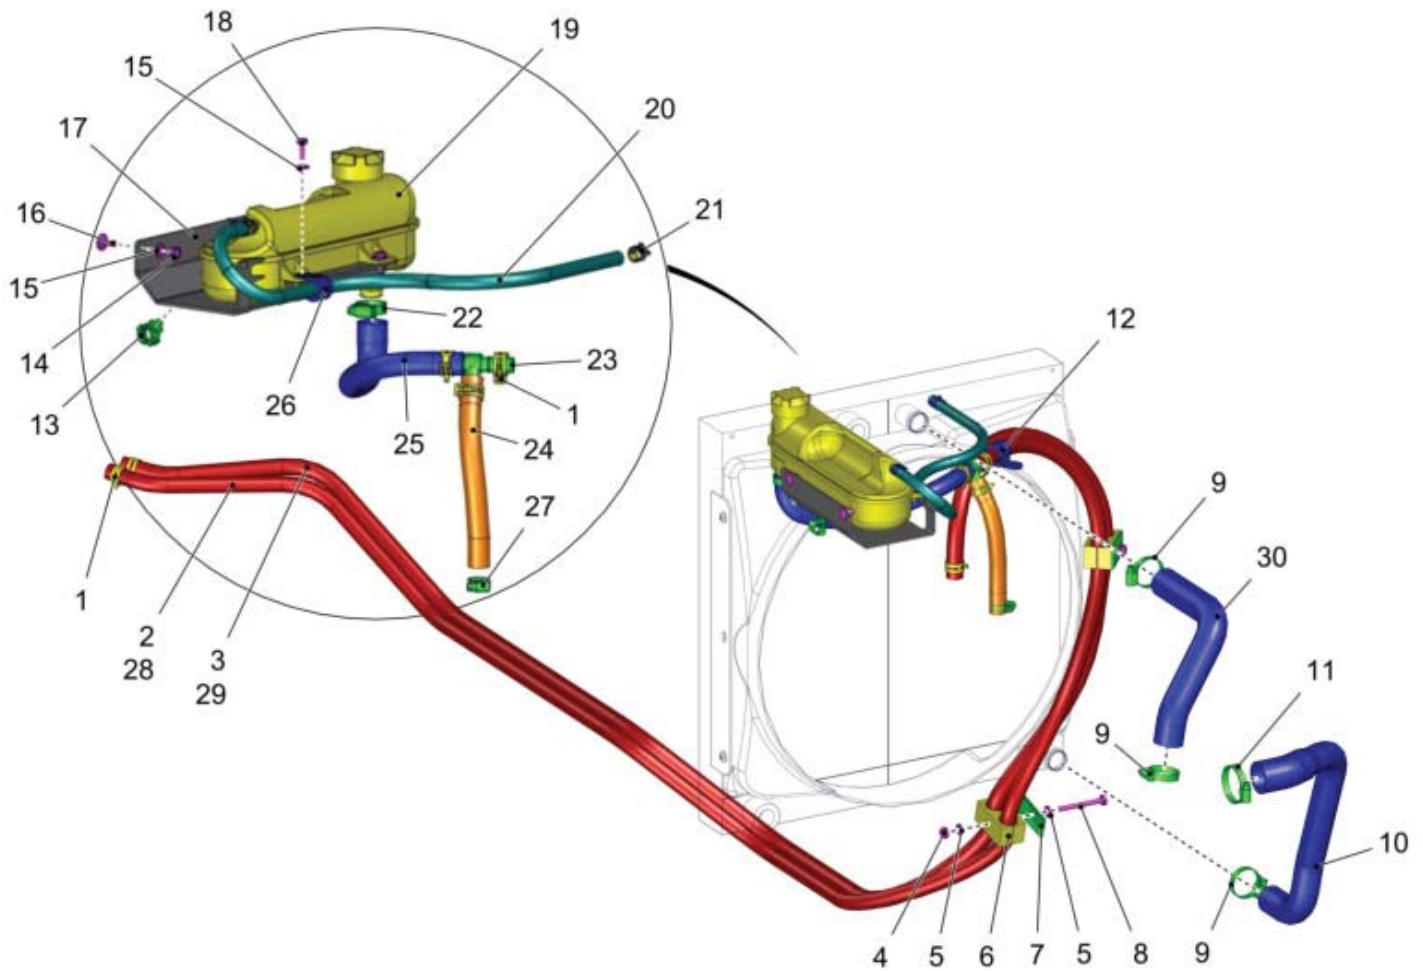

Radiator

PARTS LIST - RADIATOR			
ITEM	PART NO.	QTY	DESCRIPTION
1	01500560	6	SPRING BAND CLAMP
2	00830670	2.700	HOSE
3	00830670	2.830	HOSE
4	00051510	1	HEX. NUT
5	00740310	3	WASHER
6	01143370	2	PAIR OF CLAMPING
7	01090690	2	COVER PLATE
8	01072300	1	HEXAGON SCREW
9	01071810	3	HOSE CLAMP
10	01476970	1	RADIATOR HOSE
11	00751160	1	HOSE CLAMP
12	01222130	1	PIPE CLAMP
13	01370710	1	RETAINER HOLDER CORRUGATED HOSE
14	00053330	2	HEX. NUT
15	00730940	3	DETENT EDGED WASHER
16	00076540	2	ROUND HEAD SCREW
17	01476850	1	RETAINER
18	00053010	2	HEX.BOLT
19	01470160	1	COMPENSATING RESERVOIR
20	01495280	0.600	HOSE
21	01495290	2	STEEL BAND CLAMP
22	00733160	1	HOSE CLAMP
23	01143020	1	T-PIECE
24	00830670	0.195	HOSE
25	01471740	1	RADIATOR HOSE
26	00130260	1	TUBE CLAMP
27	00874590	1	HOSE CLAMP
28	01474860	2.580	INSULATING TUBE
29	01474860	2.710	INSULATING TUBE
30	01143180	1	RADIATOR HOSE