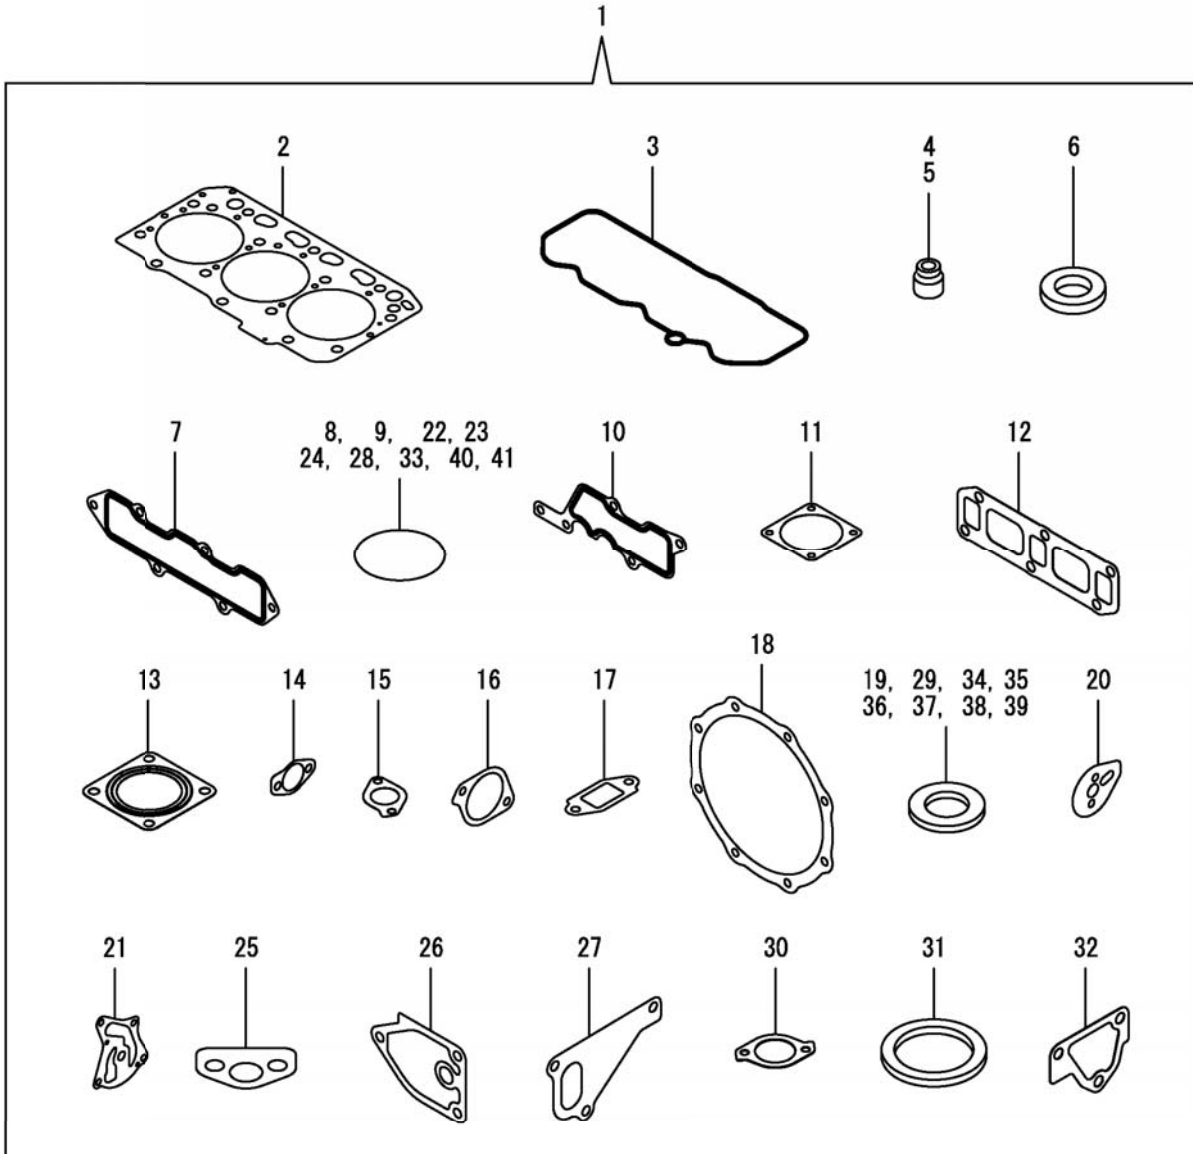

Gasket Set

PARTS LIST - ACCESSORIES			
ITEM	PART NO.	QTY	DESCRIPTION
1	114110-07761	1	LABEL, FUEL CAUTION
2	121851-11970	1	JOINT, PIPE 3/8
3	172B02-17150	1	RELAY, CA TYPE C
4	119852-49300	1	ELBOW, R3/8
5	129612-52100	1	PUMP, FUEL FEED
6	129A00-55700	1	FILTER ASSY,FUEL PRE
7	129A00-55710	1	BODY ASSY
8	129A00-55751	1	PLUG, AIR VENT
9	129A00-55760	1	O-RING
11	129A00-55720	1	CUP, CLEAR
12	129A00-55730	1	ELEMENT, FUEL FILTER
13	129242-55740	1	PLUG, DRAIN
14	129A00-55740	1	O-RING
15	129A00-55770	1	FLOAT

Gasket Set