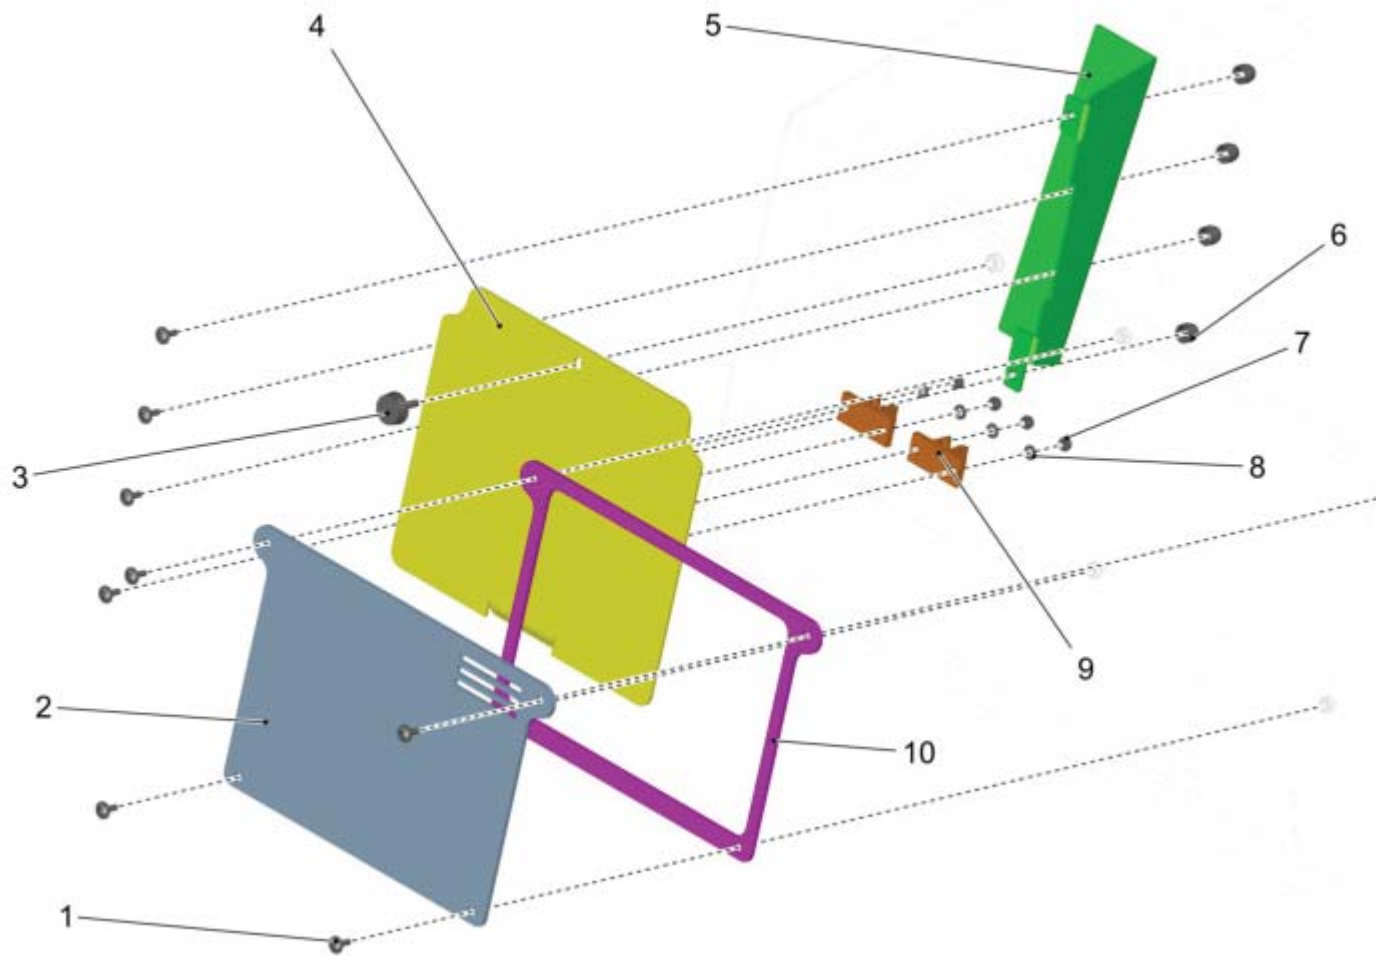

Cabin Cover Plate Assembly

PARTS LIST - CABIN COVER PLATE ASSEMBLY			
ITEM	PART NO.	QTY	DESCRIPTION
1	01168030	8	LENS FLANGE SCREW
2	01142560	1	COVER PLATE
3	01092990	1	KNURLED SCREW
4	01476180	1	CAP
5	***	1	SPARE PART ON REQUEST
6	00525910	4	LENS CAP
7	00051340	4	HEX. NUT
8	00053720	4	WASHER
9	00100460	2	CLAMP
10	01161830	1	GASKET