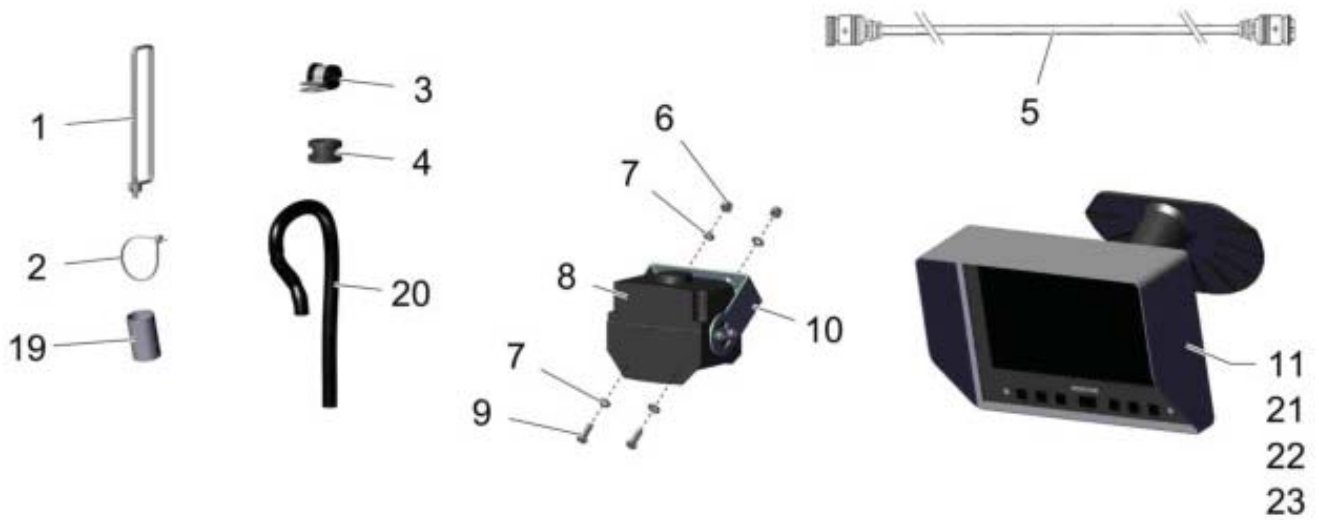

Reverse Drive Camera with Monitor

PARTS LIST - REVERSE DRIVE CAMERA WITH MONITOR

ITEM	PART NO.	QTY	DESCRIPTION
1	00967760	15	CABLE TIE
2	00121010	2	CABLE TIE
3	00109470	1	TUBE CLAMP
4	01169750	1	BUSHING
5	01476120	1	VIDEO CABLE
6	00133830	2	HEX. NUT
7	00053710	4	WASHER
8	01476090	1	INFRARED CAMERA
9	00023080	2	HEX.BOLT
10	01500090	1	RETAINING BRACKET
11	01476100	1	MONITOR
12	00694790	2	SOCKET HEAD SCREW
13	00102150	4	WASHER
14	01500860	1	RETAINER
15	00102140	2	HEX. NUT
16	00874650	2	HEX.BOLT
17	00555520	2	WASHER
18	01163590	2	BUSHING
19	01163580	0,200	SHRINKABLE TUBE
20	01161450	6,000	CORRUGATED TUBE
21	01476210	1	MOUNTING MONITOR
22	01476600	1	CABLE MONITOR
23	01476240	1	REMOTE CONTROL MONITOR