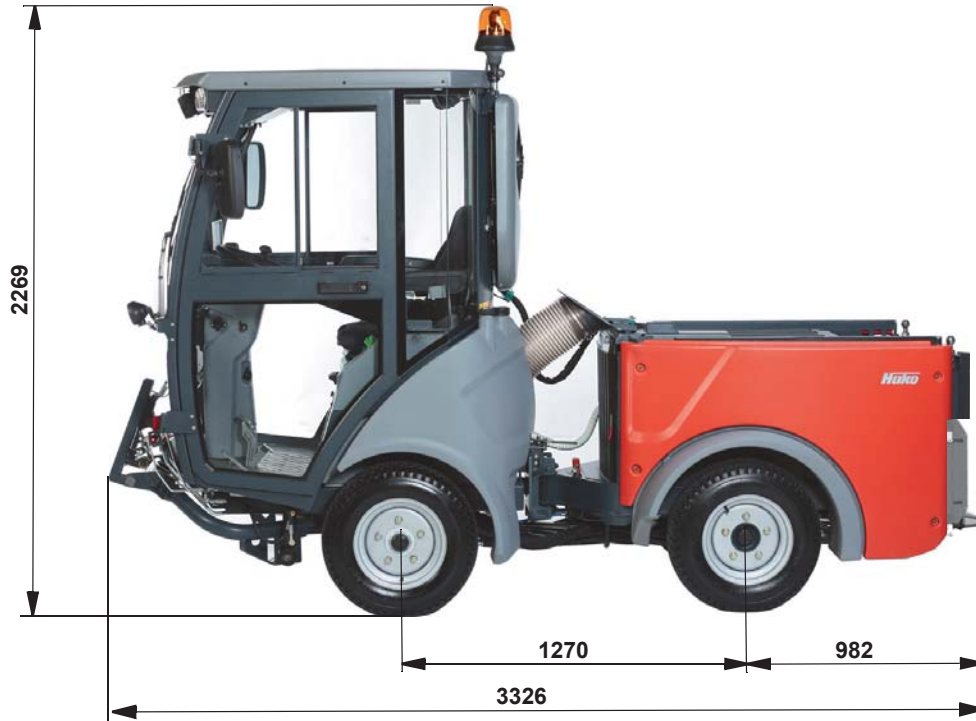

Hako®, Copyright 2021, Printed in USA

TECHNICAL SPECIFICATIONS

Model: Citymaster 650

Model No.: CM650, CM650QP

Dimensions

Name	Unit	
Length	mm	3326
Width (according to tyres)	mm	1074-1200
Height	mm	2269
Wheelbase	mm	1270
Tread width	mm	866
Turning circle (DIN EN 15429-1)	mm	4080