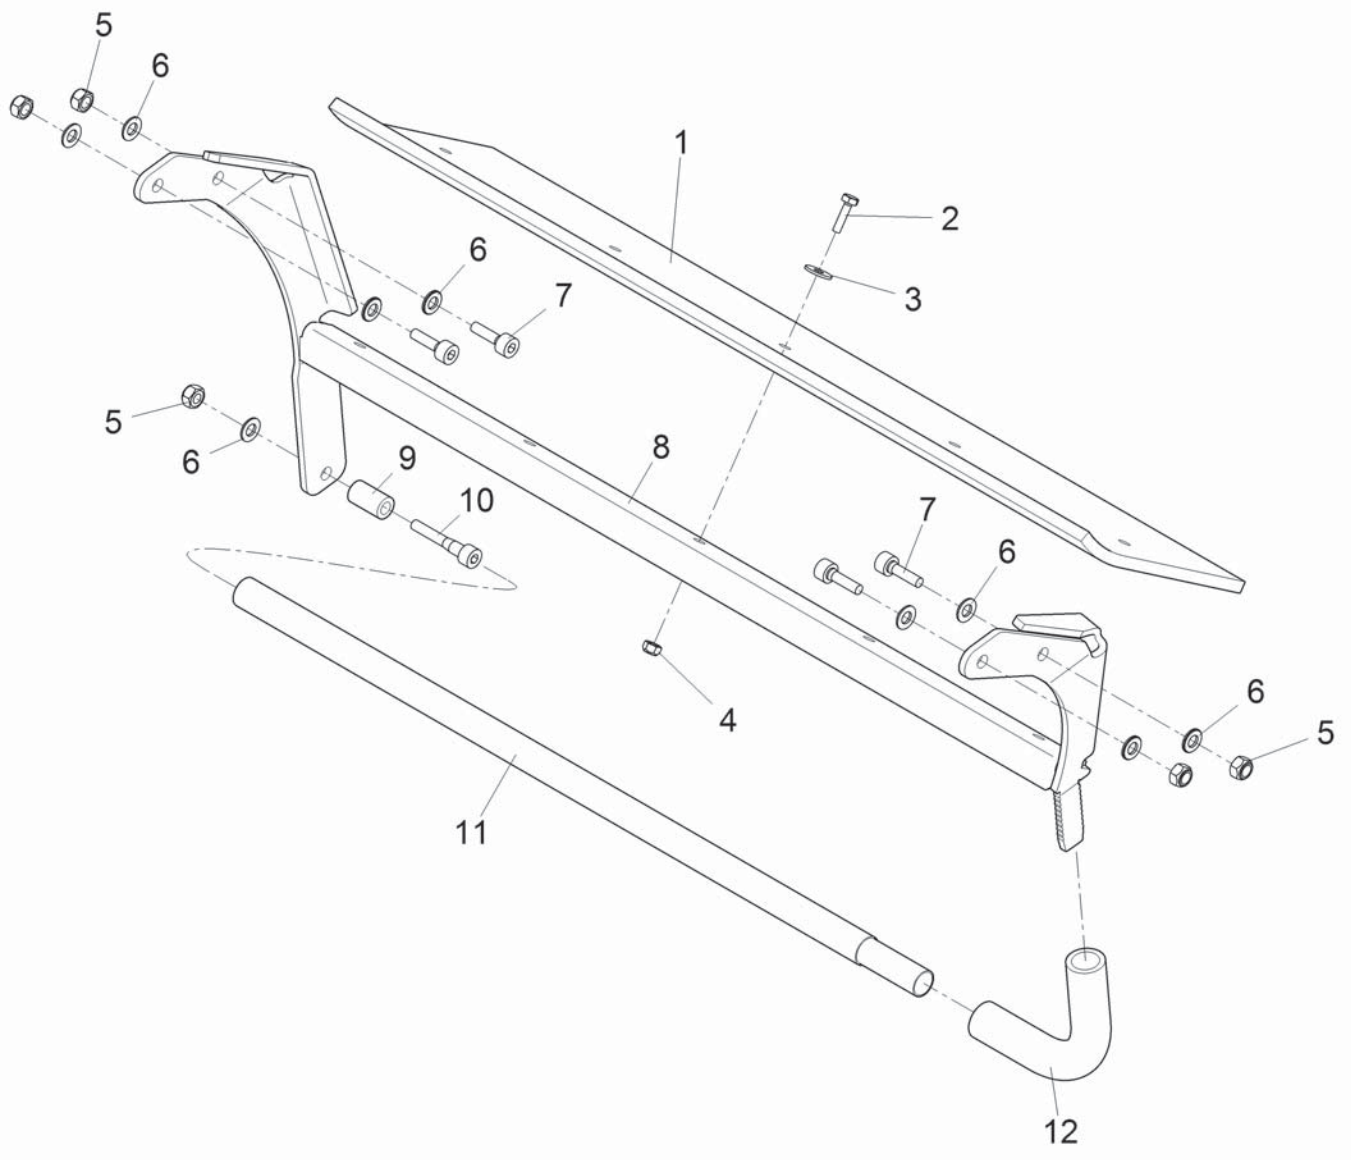

Handle

PARTS LIST - HANDLE			
ITEM	PART NO.	QTY	DESCRIPTION
1	01470920	1	PLATE
2	00854190	5	HEXAGON SCREW
3	00854210	5	WASHER
4	00102140	5	HEX. NUT
5	00101540	5	HEX. NUT
6	00101550	9	WASHER
7	01017630	4	CYLINDER HEAD SCREW
8	01475780	1	RETAINER
9	01271920	1	BUSHING
10	01019860	1	SOCKET HEAD SCREW
11	01475770	1	PIPE
12	01494320	1	SPIRAL SPRING