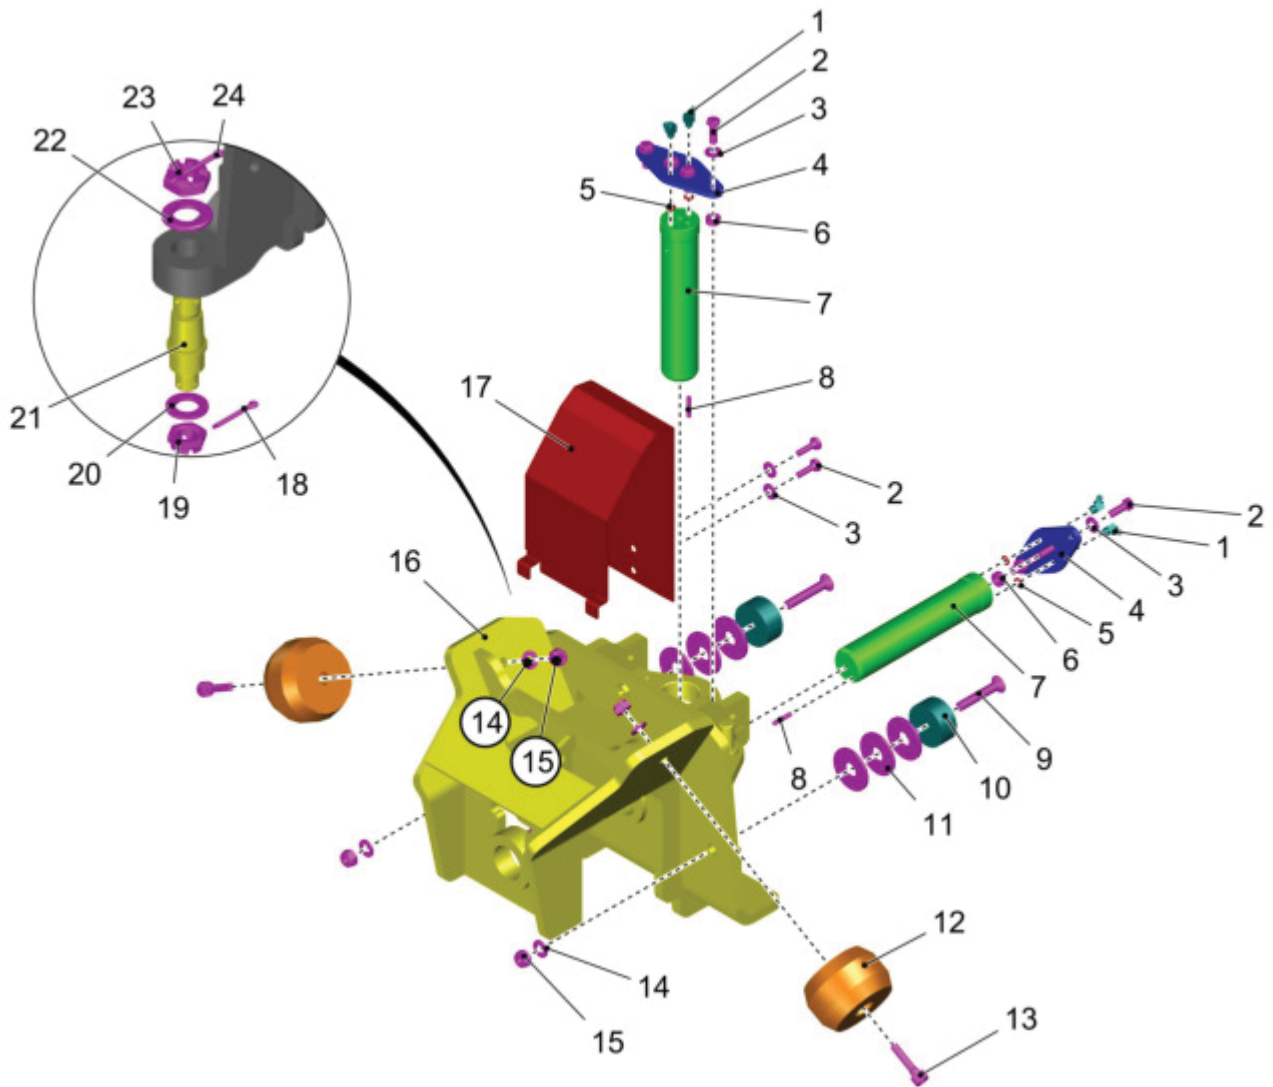

Articulated Joint

PARTS LIST - ARTICULATED JOINT			
ITEM	PART NO.	QTY	DESCRIPTION
1	00025920	4	GREASE NIPPLE
2	00053100	10	HEXAGON SCREW
3	00740090	10	DETENT EDGED WASHER
4	01472530	2	RETAINER
5	00156220	4	O-RING OIL RESISTANT
6	01472420	4	WASHER
7	01472410	2	BOLT
8	00976520	2	THREADED PIN
9	01078140	2	COUNTERSUNK SCREW
10	01062780	2	STOP BUFFER
11	00954200	6	WASHER
12	01062790	2	RUBBER SPRING
13	00045010	2	CYLINDER HEAD SCREW
14	00053760	4	WASHER
15	01145160	4	HEX. NUT
16	03022300	1	ARTICULATED JOINT
17	01472820	1	SUPPORT PLATE
18	00054880	1	SPLIT PIN
19	00047760	1	SLOTTED NUT
20	00053810	1	WASHER
21	01476930	1	DRUM BOLT
22	00743290	1	WASHER
23	00048400	1	SLOTTED NUT
24	00027880	1	COTTER PIN