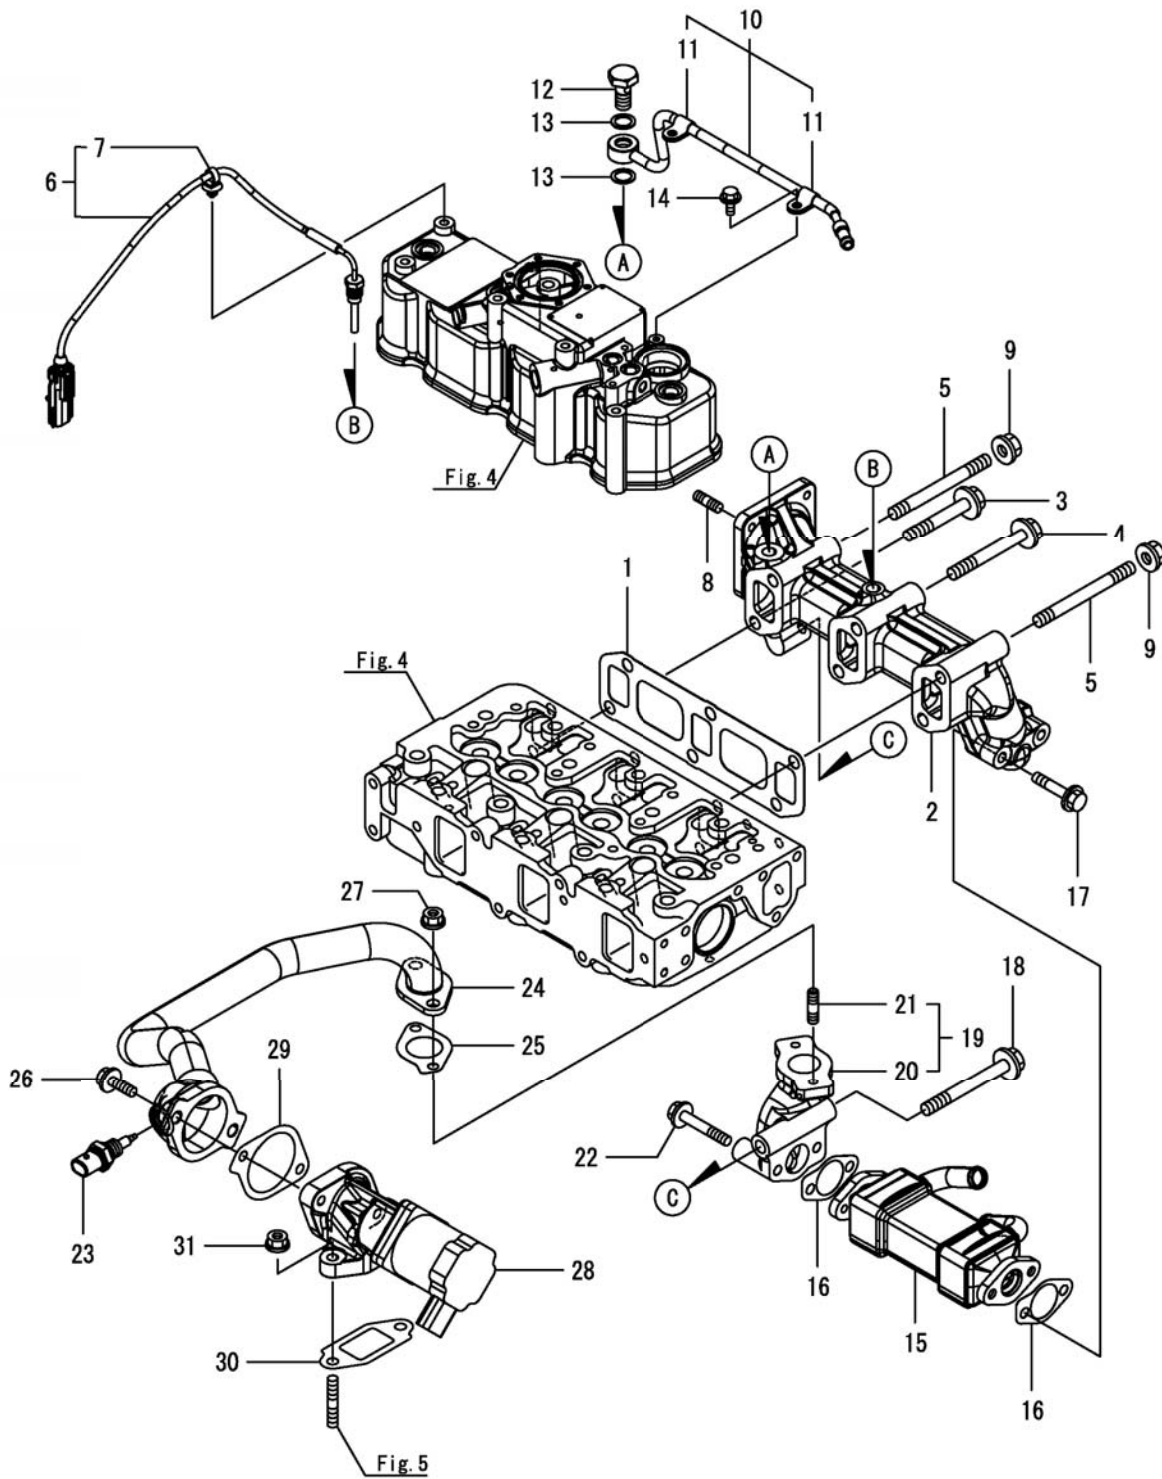

Exhaust Manifold

PARTS LIST - EXHAUST MANIFOLD			
ITEM	PART NO.	QTY	DESCRIPTION
1	129A00-13110	1	GASKET, MANIFOLD
2	129A00-13121	1	MANIFOLD, EXHAUST
3	129F01-13620	1	BOLT, M10 X 65 10.9T
4	129F01-13630	3	BOLT, M10 X 80 10.9T
5	129A01-13700	2	STUD, 10 X 80 10.9
6	129A00-13770	1	SENSOR, TEMPERATURE
7	129A00-91200	1	CLIP, BAND
8	119131-18320	4	STUD, M8 X 22
9	26306-100002	2	NUT, M10
10	129A00-13300	1	PIPE ASSY, PRESSURE
11	23297-080061	2	CLAMP, A8 X 6
12	129A00-13350	1	BOLT, PIPE JOINT
13	23414-120000	2	GASKET, 12 X1.0
14	26106-060122	2	BOLT, M6 X 12
15	129A00-13400	1	COOLER, EGR
16	129A00-13410	2	GASKET, EGR COOLER
17	129F01-13600	1	BOLT, M10 X 90 10.9T
18	129E00-13620	2	BOLT, M8 X 40 10.9
19	129A00-13851	1	PIPE, EGR OUTLET
20	129A00-13861	1	PIPE, EGR OUTLET
21	129418-18320	2	STUD, M8 X 20
22	26106-080502	2	BOLT, M8 X 50 PLATED
23	129A00-13752	1	SENSOR, EGR GAS TEMP
24	129A00-13800	1	PIPE, EGR
25	129927-13810	1	GASKET, EGR PIPE
26	26106-080252	2	BOLT, M8 X 25 PLATED
27	26306-080002	2	NUT, M8
28	129A00-13901	1	VALVE, EGR
29	129A00-13910	1	GASKET, EGR-V INLET
30	129A00-13920	1	GASKET, EGR-V OUTLET
31	26306-080002	2	NUT, M8