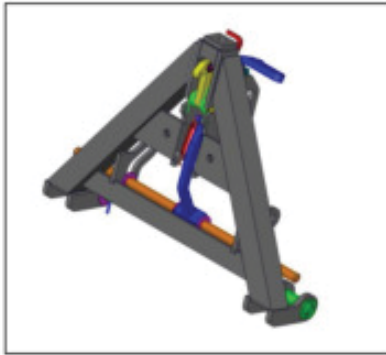

Chassis - Wheels - Front of Vehicle

CHASSIS - WHEELS			
ITEM	PART NO.	QTY	DESCRIPTION
1			FRONT OF VEHICLE
2			ARTICULATED JOINT
3			READ END OF VEHICLE
4	3015.00		UNIVERSAL TIRES
5	3016.00		LAWN TIRES
6	3016.20		SET WIDE TIRES
7	01141980	5	BALL FLANGE SCREW

FRONT OF VEHICLE	
ITEM	DESCRIPTION
1	TRIANGULAR UNIT
2	BASIS FRONT VEHICLE
3	BASE SUCTION UNIT
4	TRIANGULAR UNIT SUPPORT

Triangular Unit

PARTS LIST - TRIANGULAR UNIT			
ITEM	PART NO.	QTY	DESCRIPTION
1	01472340	2	BOLT
2	00027880	3	COTTER PIN
3	00743200	3	WASHER
4	01471510	1	COUPLING TRIANGLE
5	01472300	1	ROD
6	01142410	4	WASHER
7	01471480	1	TENSION SPRING
8	01471550	1	SPRING
9	01470370	1	TAIL HOOK
10	00053730	2	WASHER
11	00136910	2	CYLINDER HEAD SCREW
12	01472370	1	HOOK
13	01472380	1	ROD
14	01473440	1	MOUNTING LINK
15	00023290	1	THRUST WASHER
16	00553580	4	COTTER PIN
17	01472350	1	BOLT