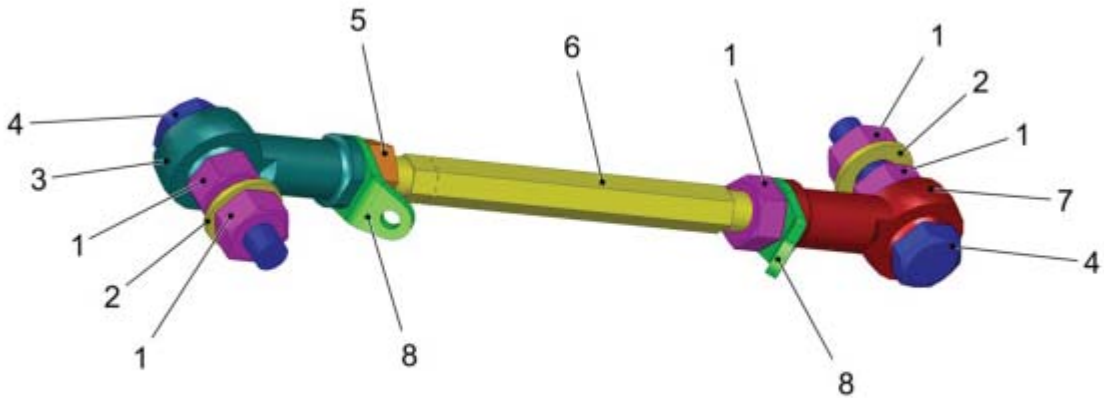

Coupling Bar Front

PARTS LIST - COUPLING BAR FRONT

ITEM	PART NO.	QTY	DESCRIPTION
1	00053380	5	HEX. NUT
2	00053780	2	WASHER
3	01498260	1	JOINT HEAD
4	01111790	2	HEXAGON SCREW
5	01498280	1	HEXAGON NUT
6	01475970	1	THREAD HEXAGON
7	01492810	1	SWIVEL HEAD
8	01472550	2	MOUNTING LINK