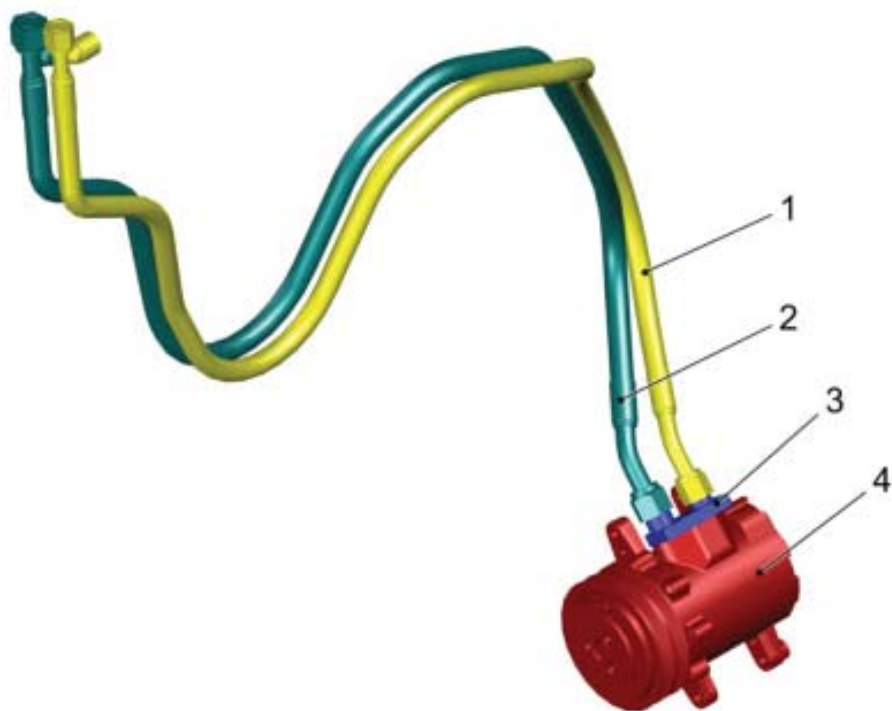

Air-Conditioning Assembly Set

5
6
7

PARTS LIST - AIR-CONDITIONING ASSEMBLY SET			
ITEM	PART NO.	QTY	DESCRIPTION
1	01475000	1	AIR-CONDITIONING HOSE
2	01474990	1	AIR-CONDITIONING HOSE
3	03003090	1	CONNECTING PLATE
4	01066110	1	COMPRESSOR
5	01064450	1	DRYER
6	01064440	1	PRESSURE CONTROL VALVE
7	***	1	SPARE PART ON REQUEST