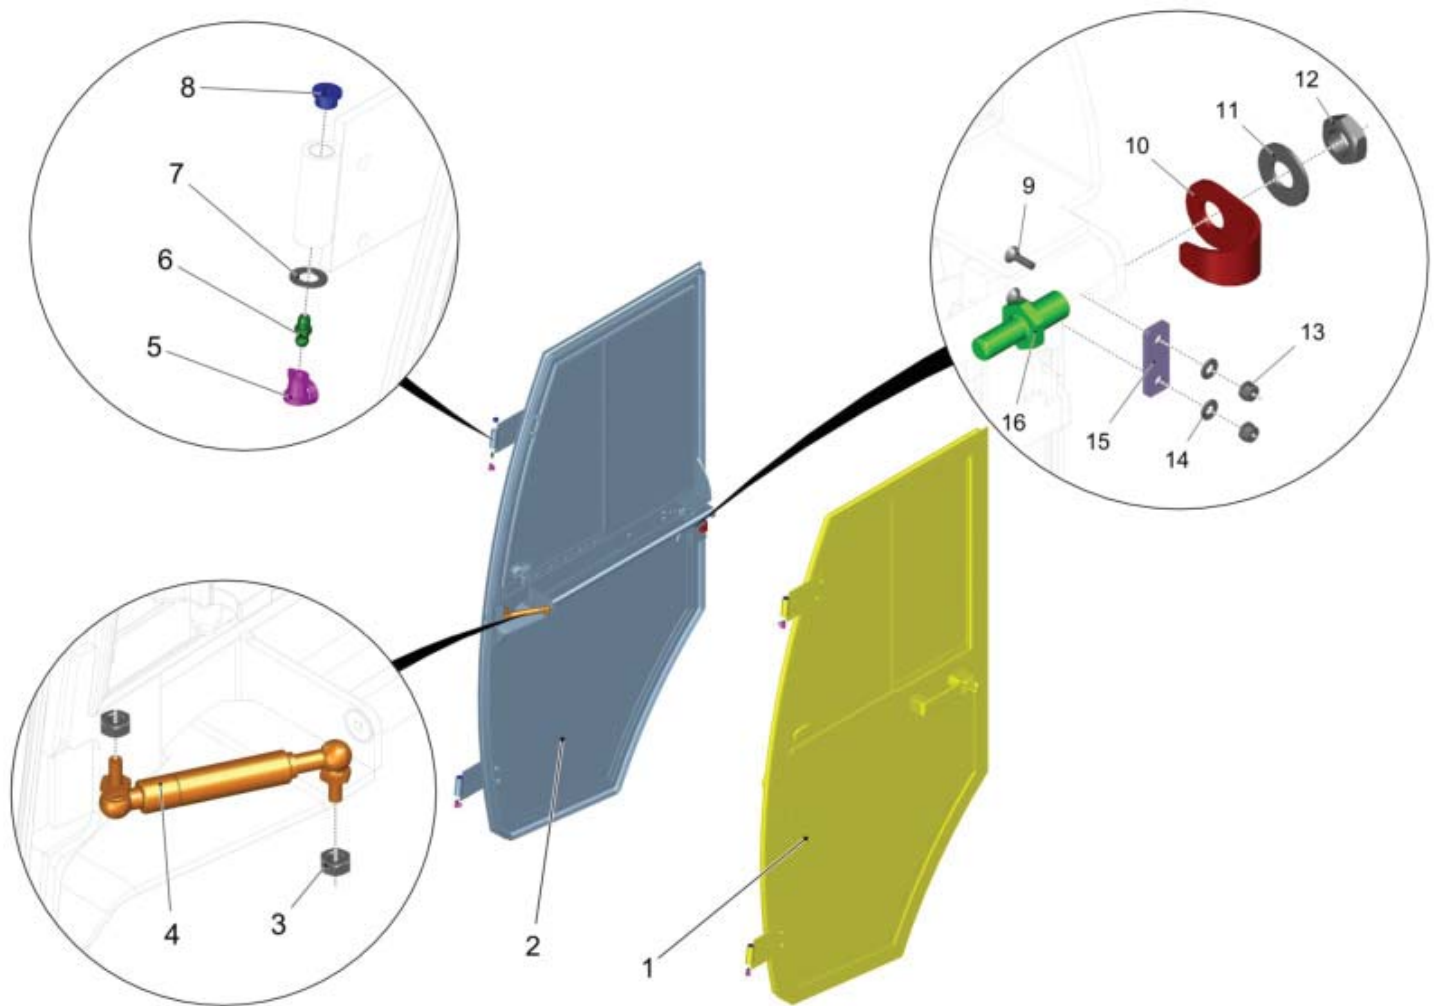

Doors

PARTS LIST - DOORS			
ITEM	PART NO.	QTY	DESCRIPTION
1	01145280	1	DOOR L.H.
2	01145290	1	DOOR R.H.
3	00053350	4	HEX. NUT
4	01060170	2	GAS-PRESSURIZED SPRING
5	01014310	4	PROTECTION CAP
6	00045910	4	LUBRICATING NIPPLE
7	01065630	4	WASHER
8	00073800	4	DRAIN PLUG
9	00131430	4	COUNTERSUNK SCREW
10	01165770	2	DEFLECTOR BOW
11	00875950	2	WASHER
12	01057260	2	HEX. NUT
13	00133830	4	HEX. NUT
14	00053710	4	WASHER
15	01166170	2	BUFFER
16	01165550	2	COTTER PIN